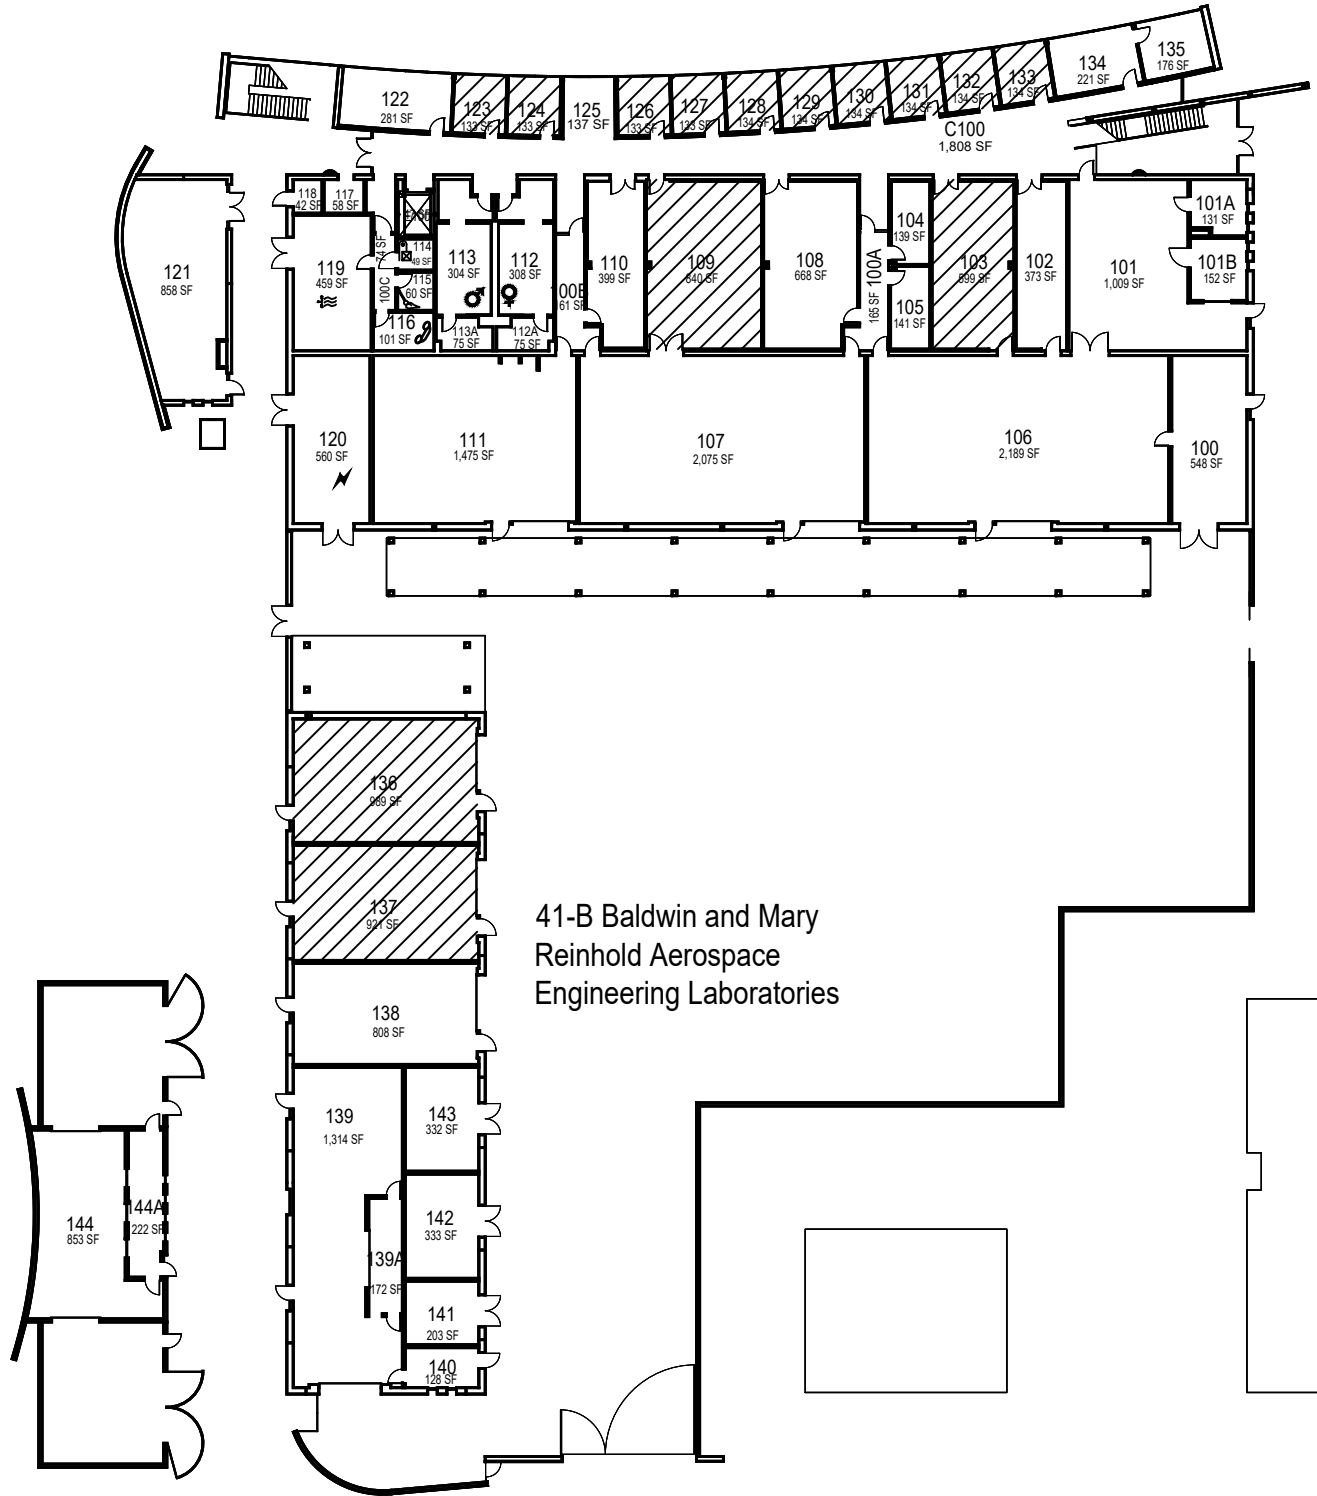

41-A Grant M. Brown Engineering Building

41-A Grant M. Brown Engineering Building

CAL POLY

Engineering III

Floor 2
Space Data http://afd.calpoly.edu/facilities/spacefacility/space_data.asp

FACILITIES MANAGEMENT AND DEVELOPMENT

October 2020

1"=40'