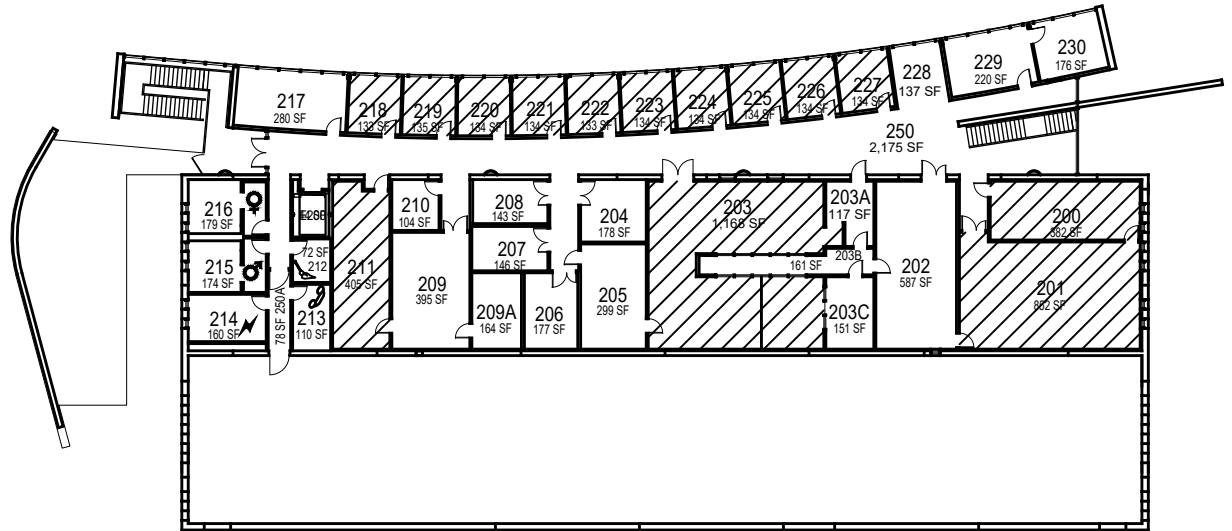

41-A Grant M. Brown Engineering Building

41-A Grant M. Brown Engineering Building

CAL POLY

Engineering III

Floor 2
Space Data http://afd.calpoly.edu/facilities/spacefacility/space_data.asp

FACILITIES MANAGEMENT AND DEVELOPMENT

October 2020

1"=40'