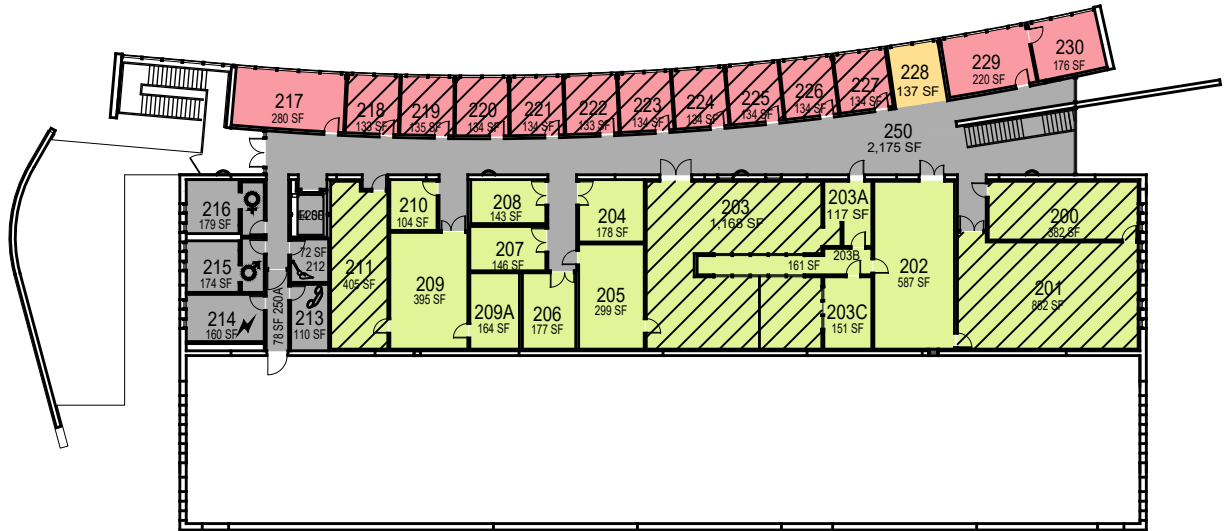

41-A Grant M. Brown Engineering Building

41-B Baldwin and Mary Reinhold Aerospace Engineering Laboratories

41-C Aero Propulsion Lab

41-A Grant M. Brown Engineering Building

CAL POLY

Engineering III

Floor 2
Space Data http://afd.calpoly.edu/facilities/spacefacility/space_data.asp

FACILITIES MANAGEMENT AND DEVELOPMENT

000 UNASSIGN	400 STUDY	800 HEALTH
100 CLASS	500 SPECIAL	900 RESIDENTIAL
200 LAB	600 GENERAL	
300 OFFICE	700 SUPPORT	

Room Use

October 2020

1"=40'