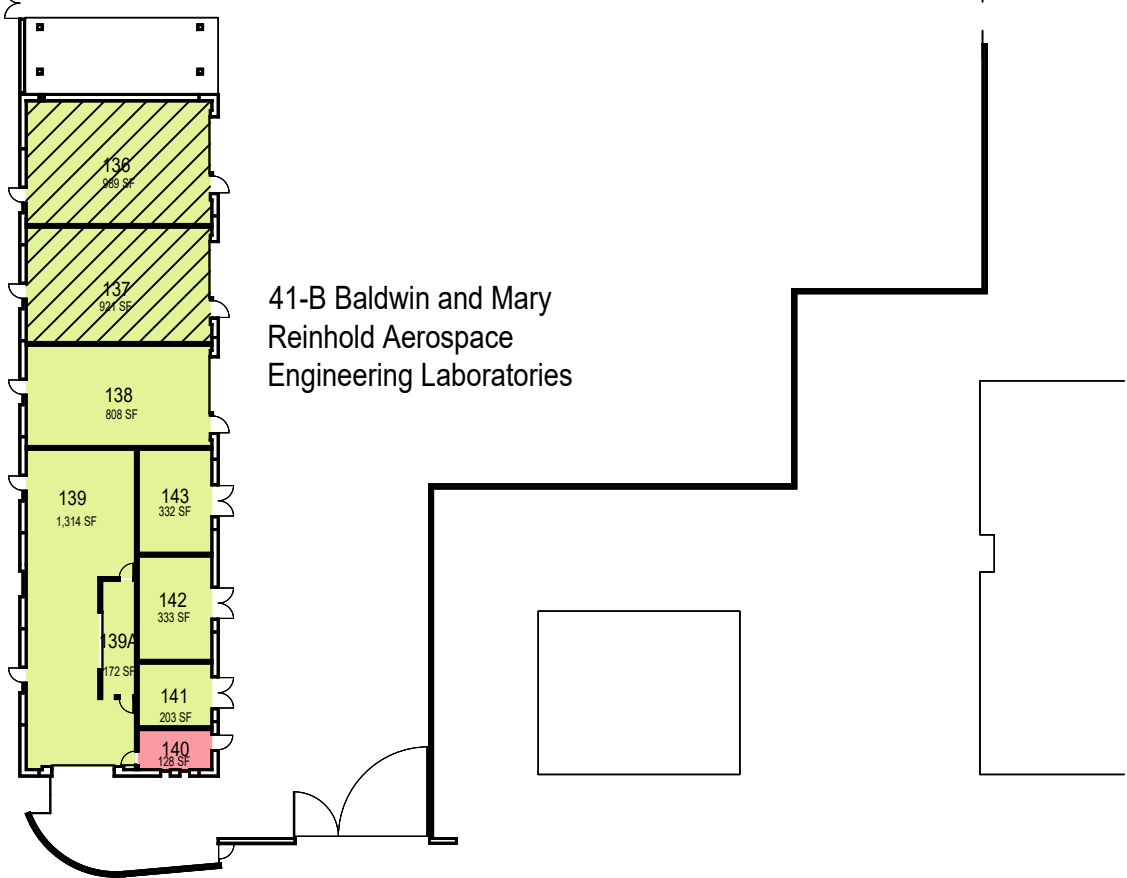

41-A Grant M. Brown Engineering Building

41-B Baldwin and Mary Reinhold Aerospace Engineering Laboratories

41-C Aero Propulsion Lab

41-A Grant M. Brown Engineering Building

CAL POLY

Engineering III

Floor 2
Space Data http://afd.calpoly.edu/facilities/spacefacility/space_data.asp

FACILITIES MANAGEMENT AND DEVELOPMENT

000 UNASSIGN	400 STUDY	800 HEALTH
100 CLASS	500 SPECIAL	900 RESIDENTIAL
200 LAB	600 GENERAL	
300 OFFICE	700 SUPPORT	

Room Use

October 2020

1"=40'