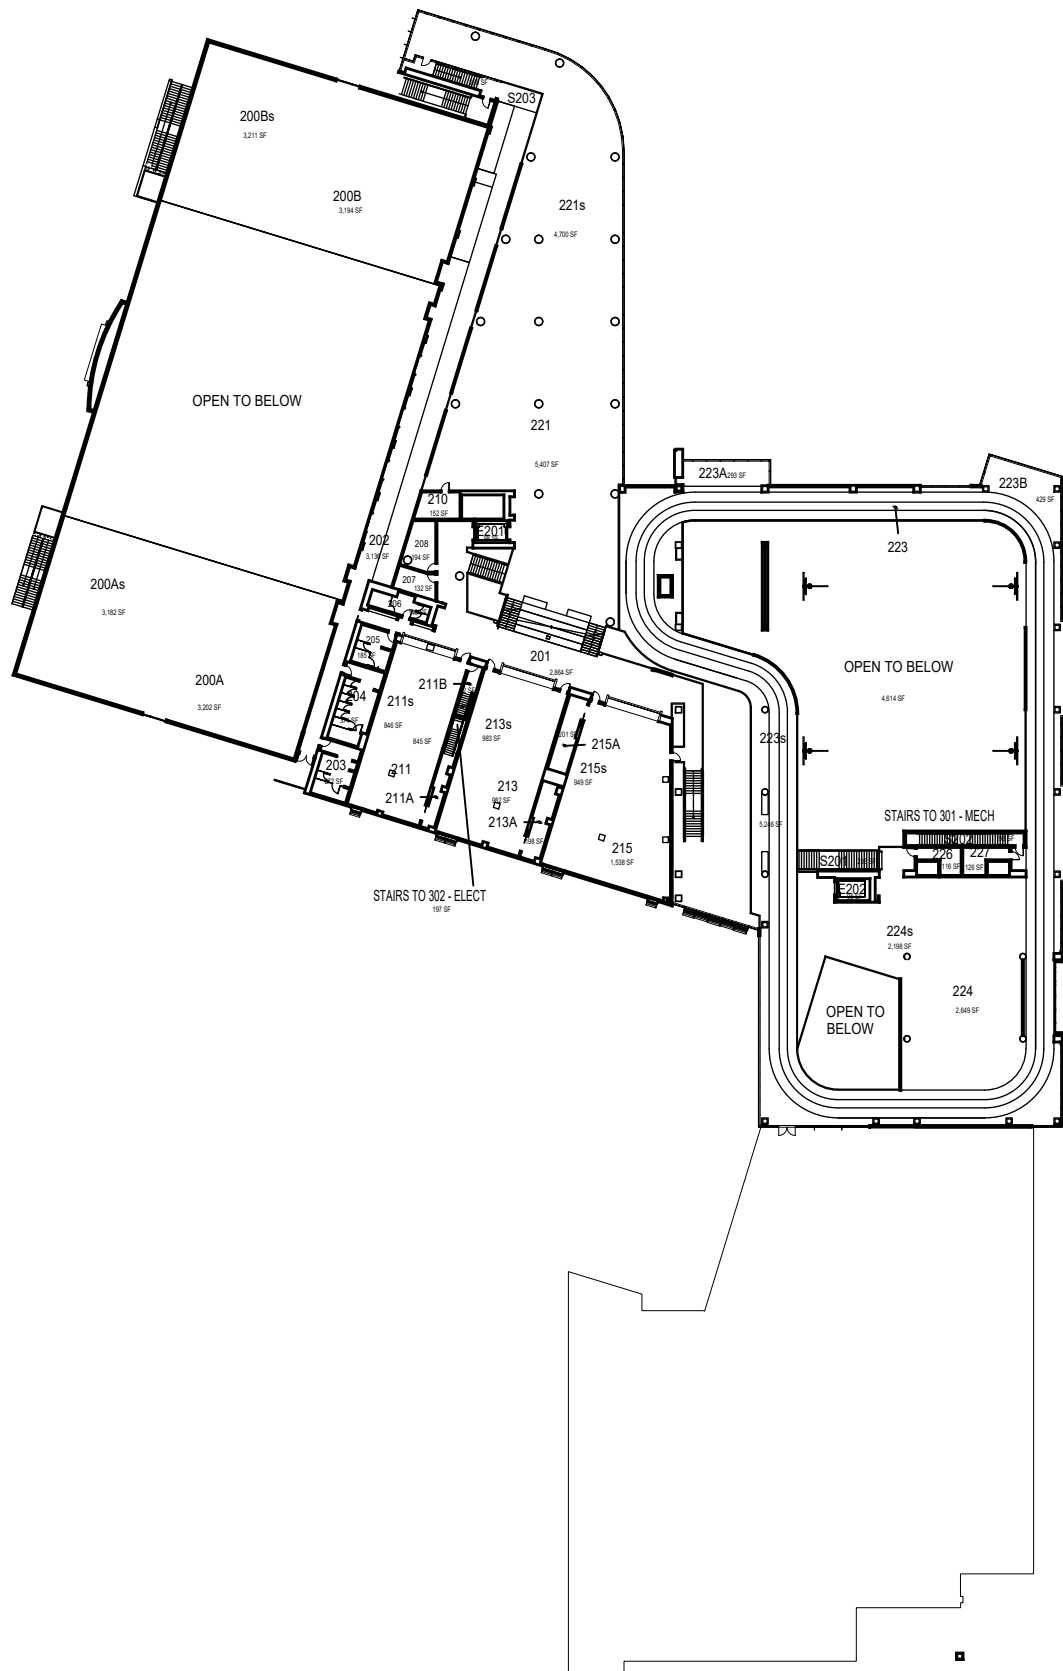

March 2022

1"=70'

# Recreation Center

Floor 1

FACILITIES MANAGEMENT AND DEVELOPMENT

Space Data [http://afd.calpoly.edu/facilities/spacefacility/space\\_data.asp](http://afd.calpoly.edu/facilities/spacefacility/space_data.asp)