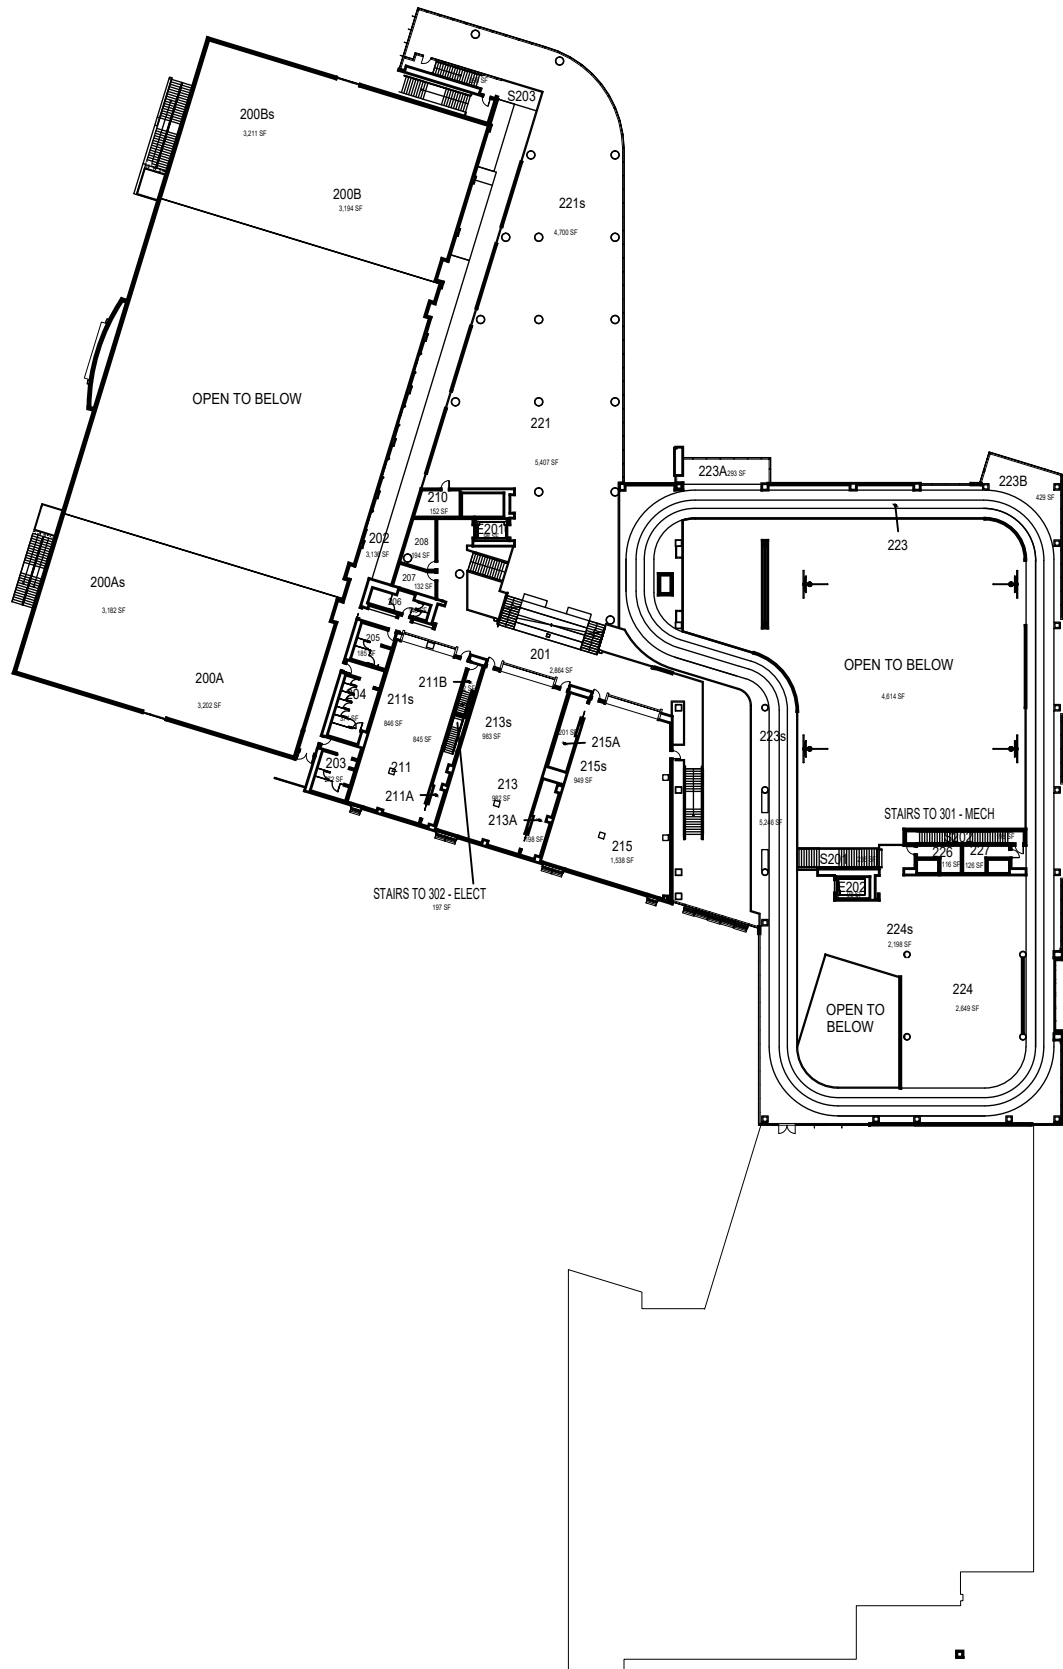

Recreation Center

Floor 1
Space Data http://afd.calpoly.edu/facilities/spacefacility/space_data.asp

FACILITIES MANAGEMENT AND DEVELOPMENT

October 2020

1"=70'

CAL POLY

Recreation Center

Floor 2
Space Data http://afd.calpoly.edu/facilities/spacefacility/space_data.asp