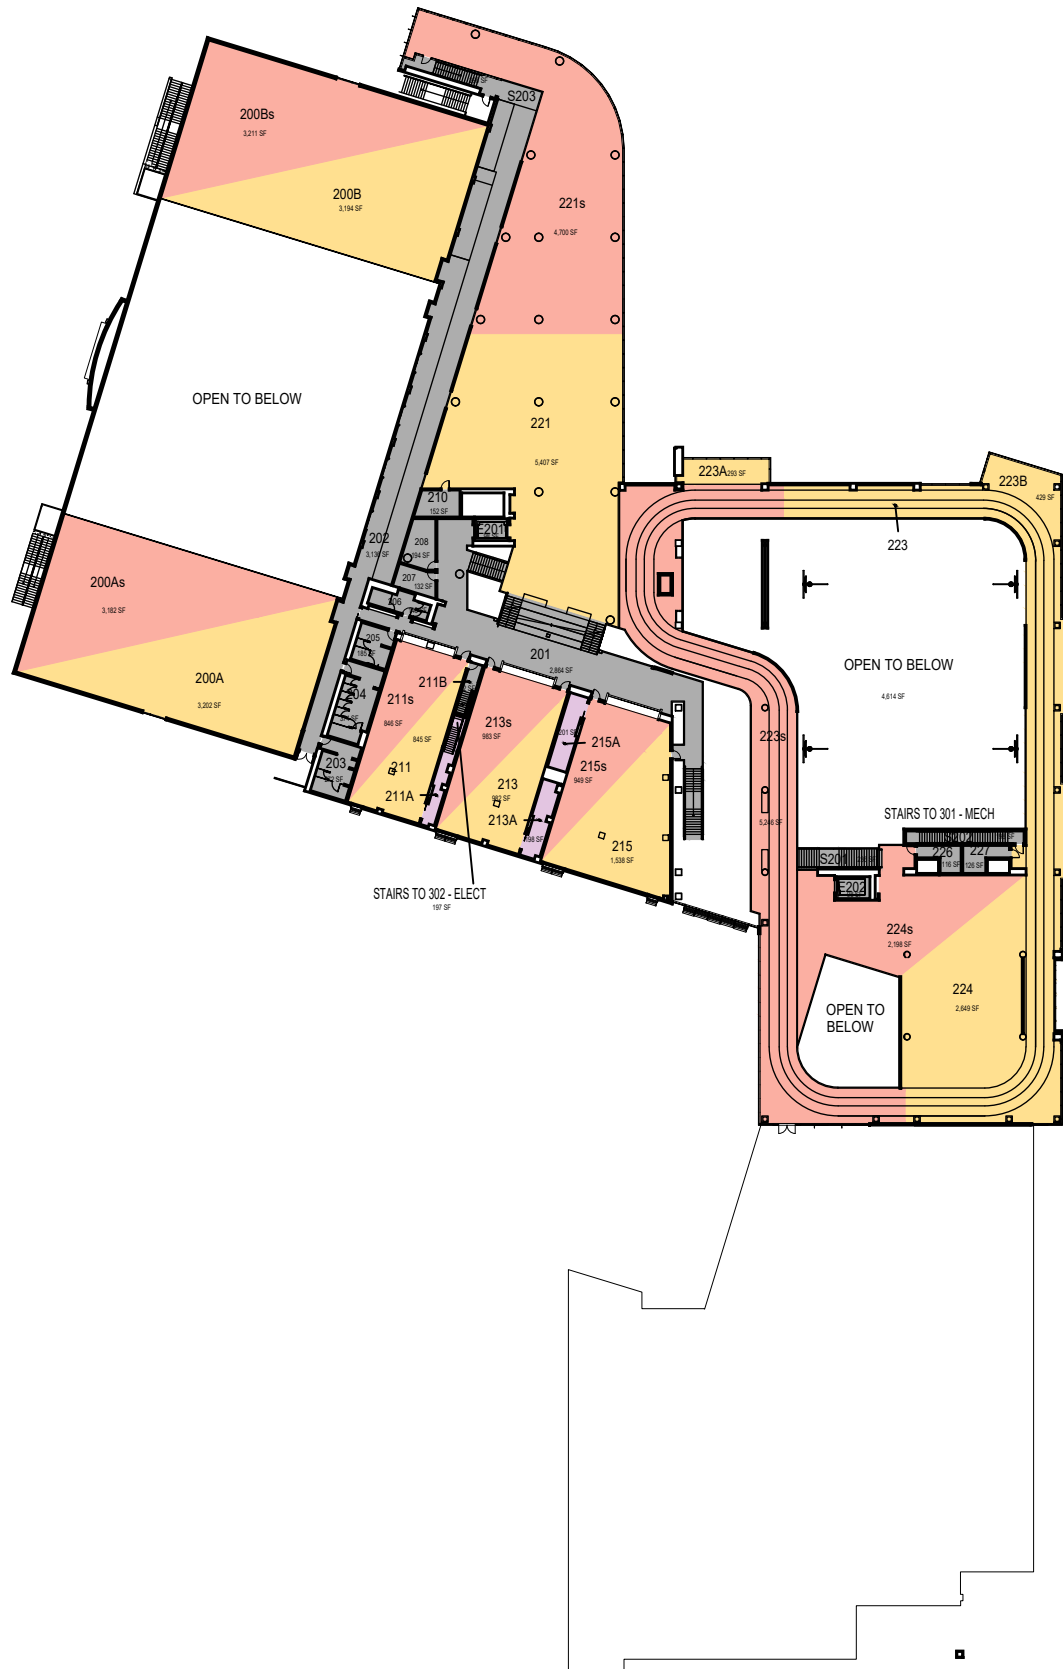

# CAL POLY

Floor 1

Space Data [http://afd.calpoly.edu/facilities/spacefacility/space\\_data.asp](http://afd.calpoly.edu/facilities/spacefacility/space_data.asp)

FACILITIES MANAGEMENT AND DEVELOPMENT

000 UNASSIGN	400 STUDY	800 HEALTH
100 CLASS	500 SPECIAL	900 RESIDENTIAL
200 LAB	600 GENERAL	
300 OFFICE	700 SUPPORT	

Room Use