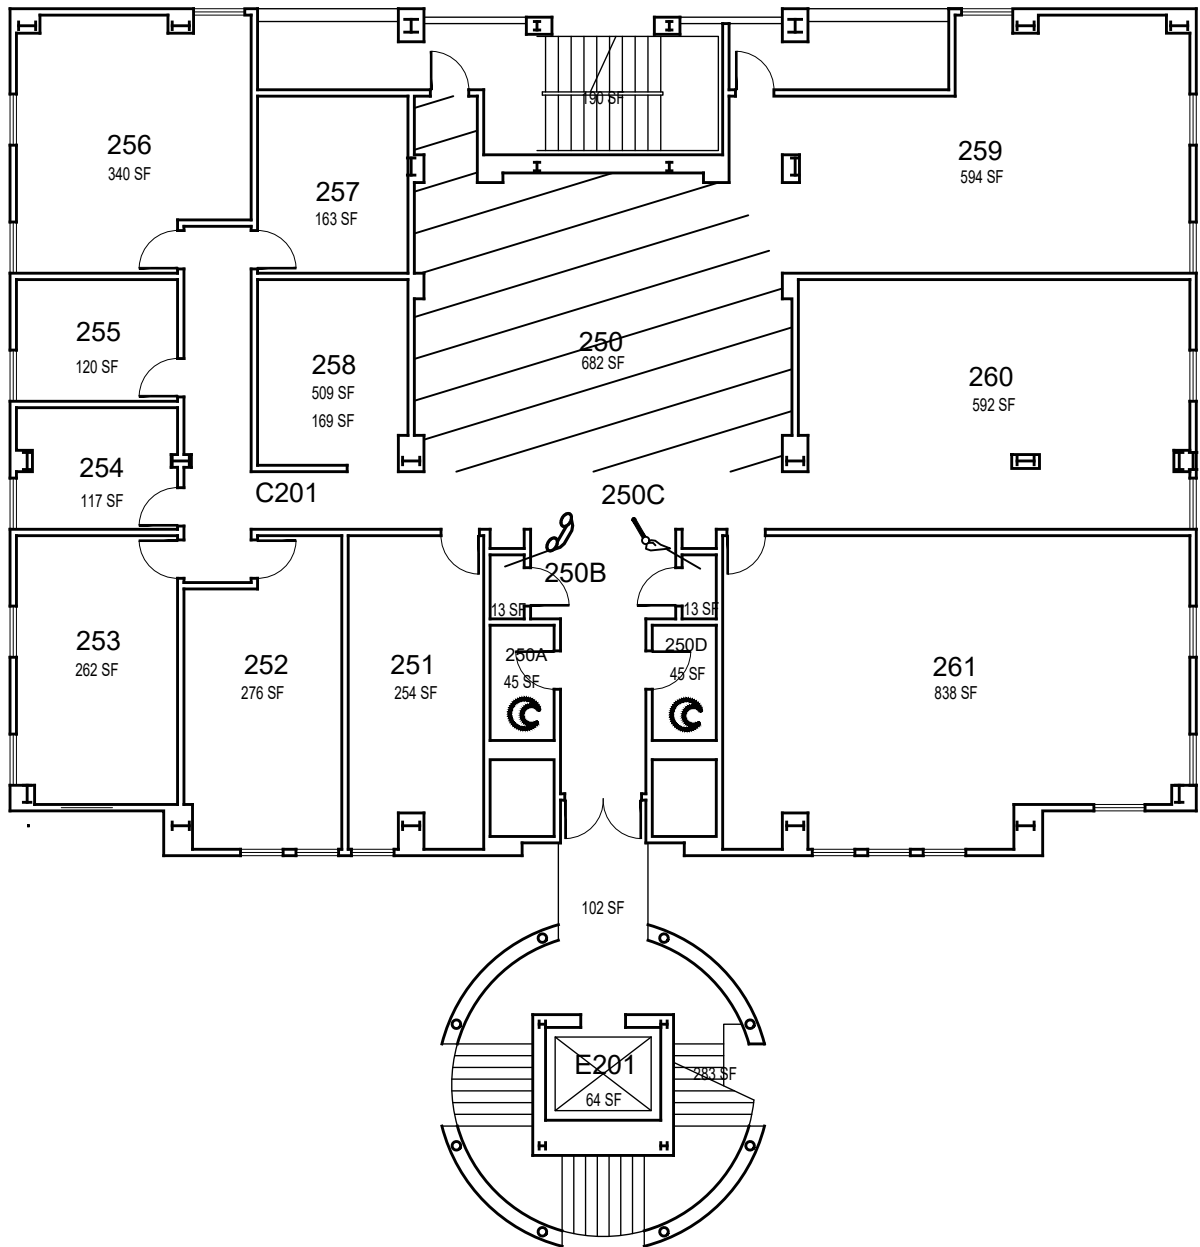

043-C: Shake Smart

043-A: KINESIOLOGY

CAL POLY

Kinesiology

Floor 2
Space Data http://afd.calpoly.edu/facilities/spacefacility/space_data.asp

FACILITIES MANAGEMENT AND DEVELOPMENT

October 2020

1"=15'

CAL POLY

Kinesiology

Floor 3
Space Data http://afd.calpoly.edu/facilities/spacefacility/space_data.asp

FACILITIES MANAGEMENT AND DEVELOPMENT

October 2020

1"=15'

CAL POLY

Kinesiology