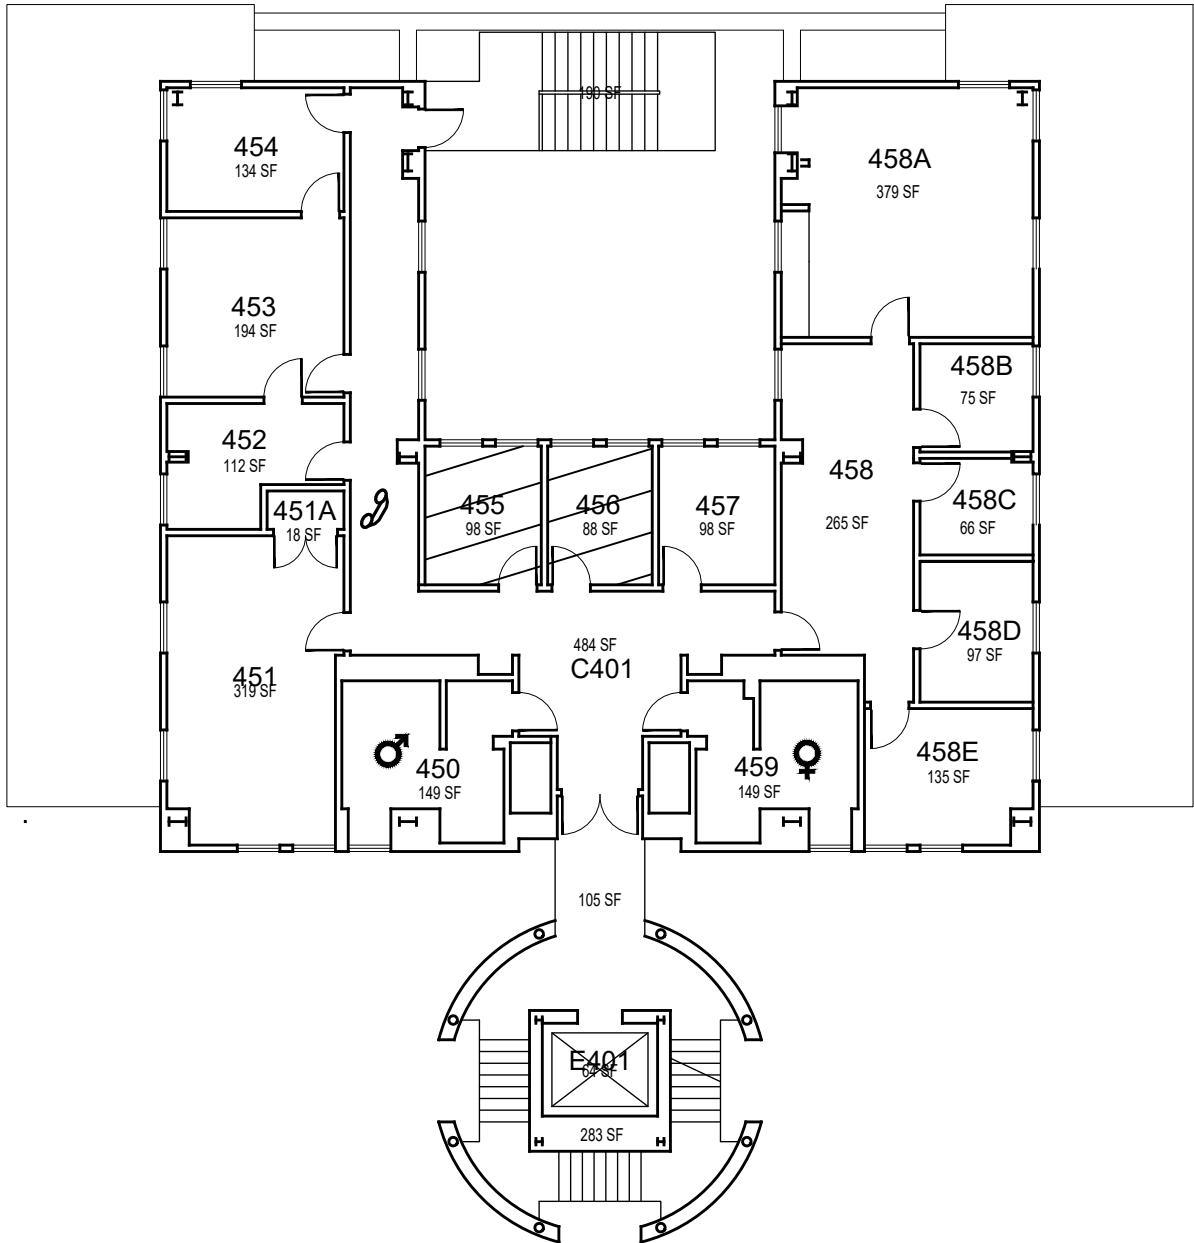

043-C: Shake Smart

043-A: KINESIOLOGY

CAL POLY

Kinesiology

Floor 2
Space Data http://afd.calpoly.edu/facilities/spacefacility/space_data.asp

FACILITIES MANAGEMENT AND DEVELOPMENT

October 2020

1"=15'

CAL POLY

Kinesiology

Floor 3
Space Data http://afd.calpoly.edu/facilities/spacefacility/space_data.asp

FACILITIES MANAGEMENT AND DEVELOPMENT

October 2020

1"=15'

CAL POLY

Kinesiology

Floor 4
Space Data http://afd.calpoly.edu/facilities/spacefacility/space_data.asp

FACILITIES MANAGEMENT AND DEVELOPMENT

October 2020

1"=15'

CAL POLY

Kinesiology

Mechanical Penthouse
Space Data http://afd.calpoly.edu/facilities/spacefacility/space_data.asp