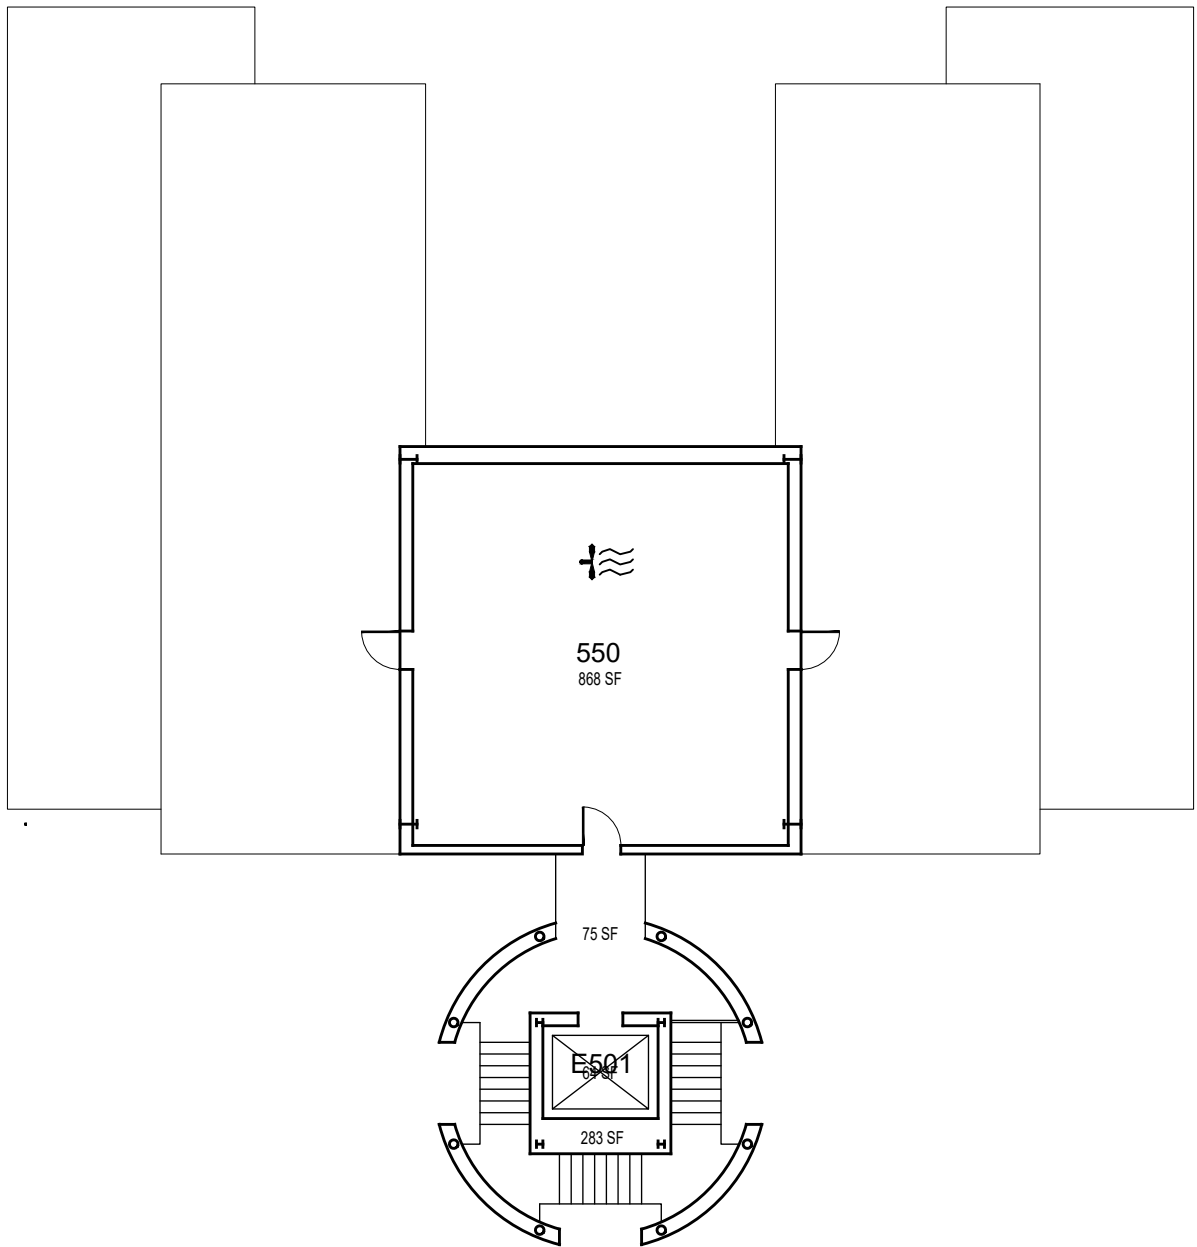

CAL POLY

Kinesiology

Floor 3
Space Data http://afd.calpoly.edu/facilities/spacefacility/space_data.asp

FACILITIES MANAGEMENT AND DEVELOPMENT

October 2020

1"=15'

CAL POLY

Kinesiology

Floor 4
Space Data http://afd.calpoly.edu/facilities/spacefacility/space_data.asp

FACILITIES MANAGEMENT AND DEVELOPMENT

October 2020

1"=15'

CAL POLY

Kinesiology

Mechanical Penthouse
Space Data http://afd.calpoly.edu/facilities/spacefacility/space_data.asp