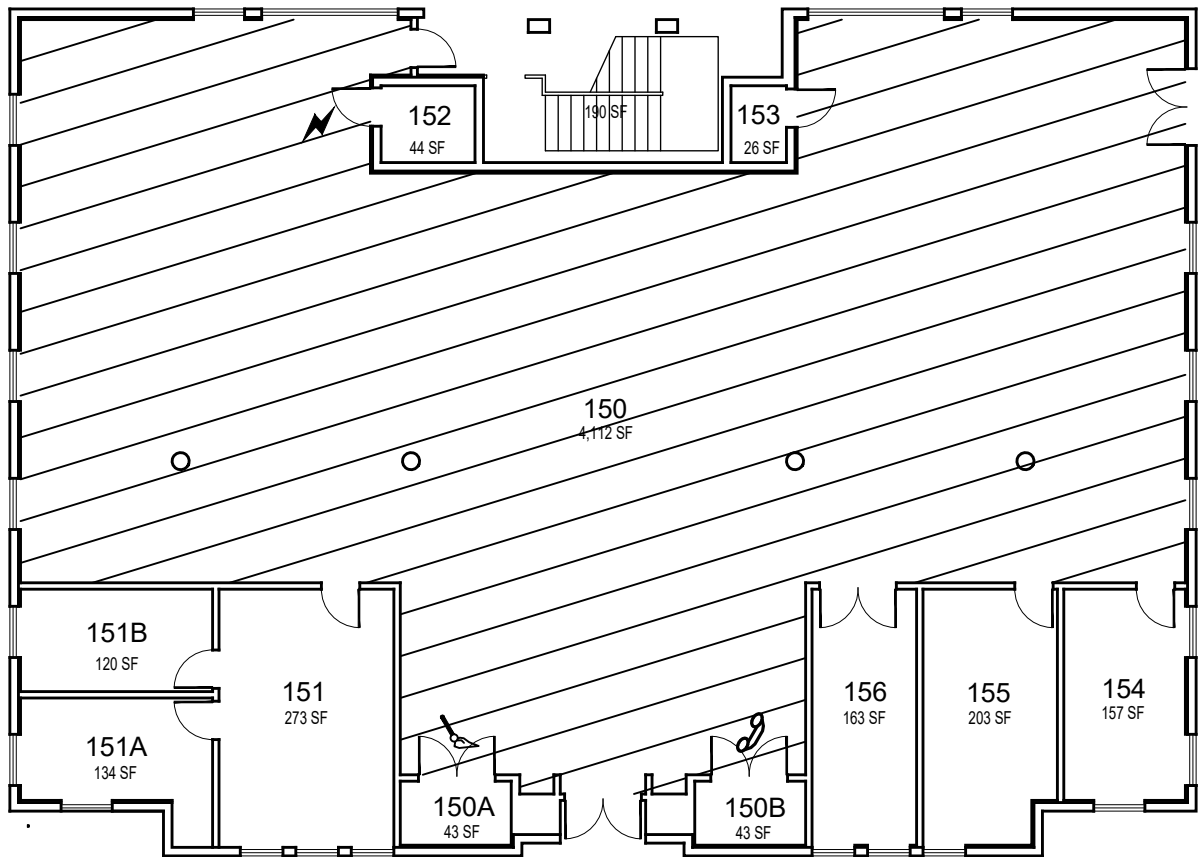

043-C: Shake Smart

043-A: KINESIOLOGY

CAL POLY

Kinesiology

Floor 2
Space Data http://afd.calpoly.edu/facilities/spacefacility/space_data.asp

FACILITIES MANAGEMENT AND DEVELOPMENT

October 2020

1"=15'

CAL POLY

Kinesiology

Floor 3
Space Data http://afd.calpoly.edu/facilities/spacefacility/space_data.asp

FACILITIES MANAGEMENT AND DEVELOPMENT

October 2020

1"=15'

CAL POLY

Kinesiology