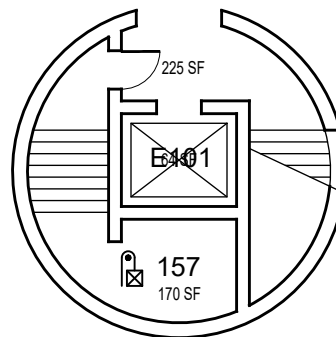

043-C: Shake Smart

043-A: KINESIOLOGY

CAL POLY

Kinesiology

Floor 2
Space Data http://afd.calpoly.edu/facilities/spacefacility/space_data.asp

FACILITIES MANAGEMENT AND DEVELOPMENT

October 2020

1"=15'

CAL POLY

Kinesiology

Floor 3
Space Data http://afd.calpoly.edu/facilities/spacefacility/space_data.asp

FACILITIES MANAGEMENT AND DEVELOPMENT

October 2020

1"=15'

CAL POLY

Kinesiology