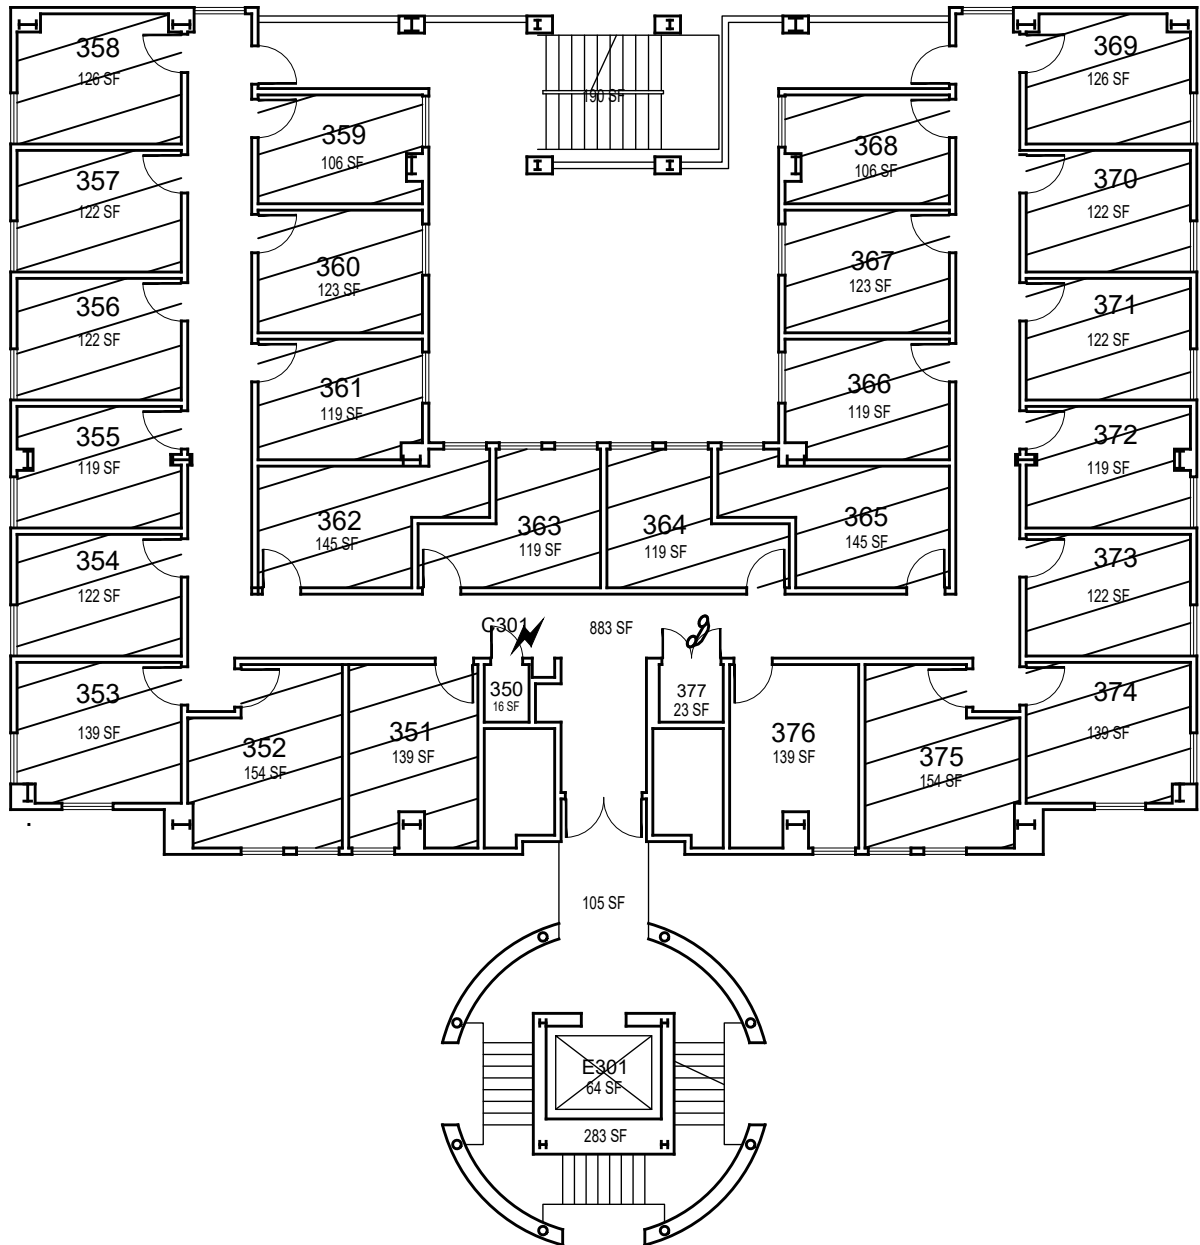

043-C: Shake Smart

043-A: KINESIOLOGY

CAL POLY

Kinesiology

Floor 2
Space Data http://afd.calpoly.edu/facilities/spacefacility/space_data.asp

FACILITIES MANAGEMENT AND DEVELOPMENT

October 2020

1"=15'

CAL POLY

Kinesiology

Floor 3
Space Data http://afd.calpoly.edu/facilities/spacefacility/space_data.asp

FACILITIES MANAGEMENT AND DEVELOPMENT

October 2020

1"=15'

CAL POLY

Kinesiology