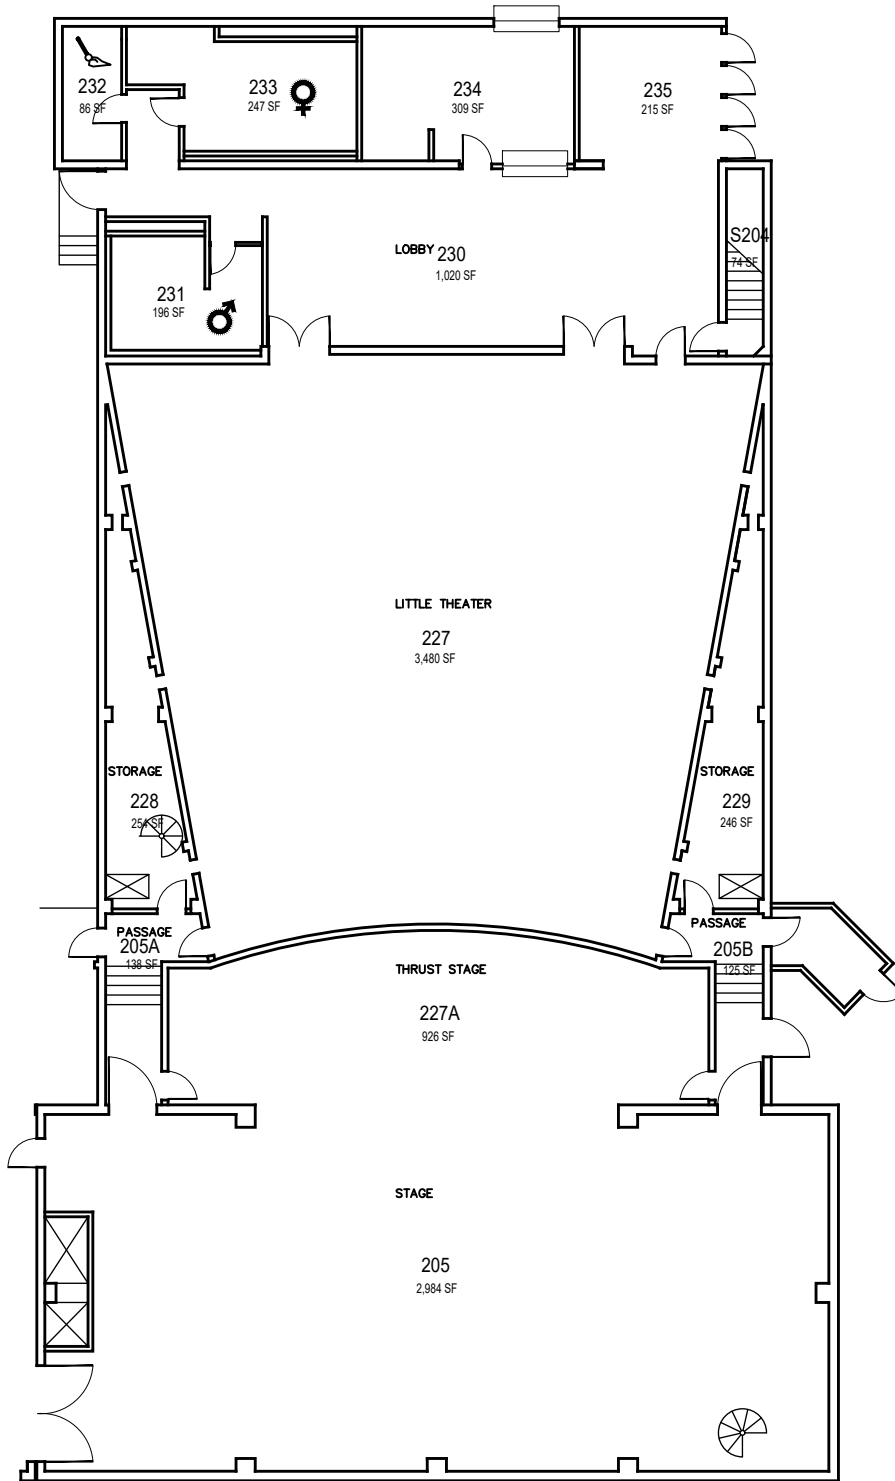

CAL POLY

Alex and Fay Spanos Theatre

Trap Rm
Space Data http://afd.calpoly.edu/facilities/spacefacility/space_data.asp

FACILITIES MANAGEMENT AND DEVELOPMENT

October 2020

1"=20'

CAL POLY

Alex and Fay Spanos Theatre

Main Level
Space Data http://afd.calpoly.edu/facilities/spacefacility/space_data.asp

FACILITIES MANAGEMENT AND DEVELOPMENT

October 2020

1"=20'

CAL POLY

Alex and Fay Spanos Theatre

Sound-Light
Space Data http://afd.calpoly.edu/facilities/spacefacility/space_data.asp