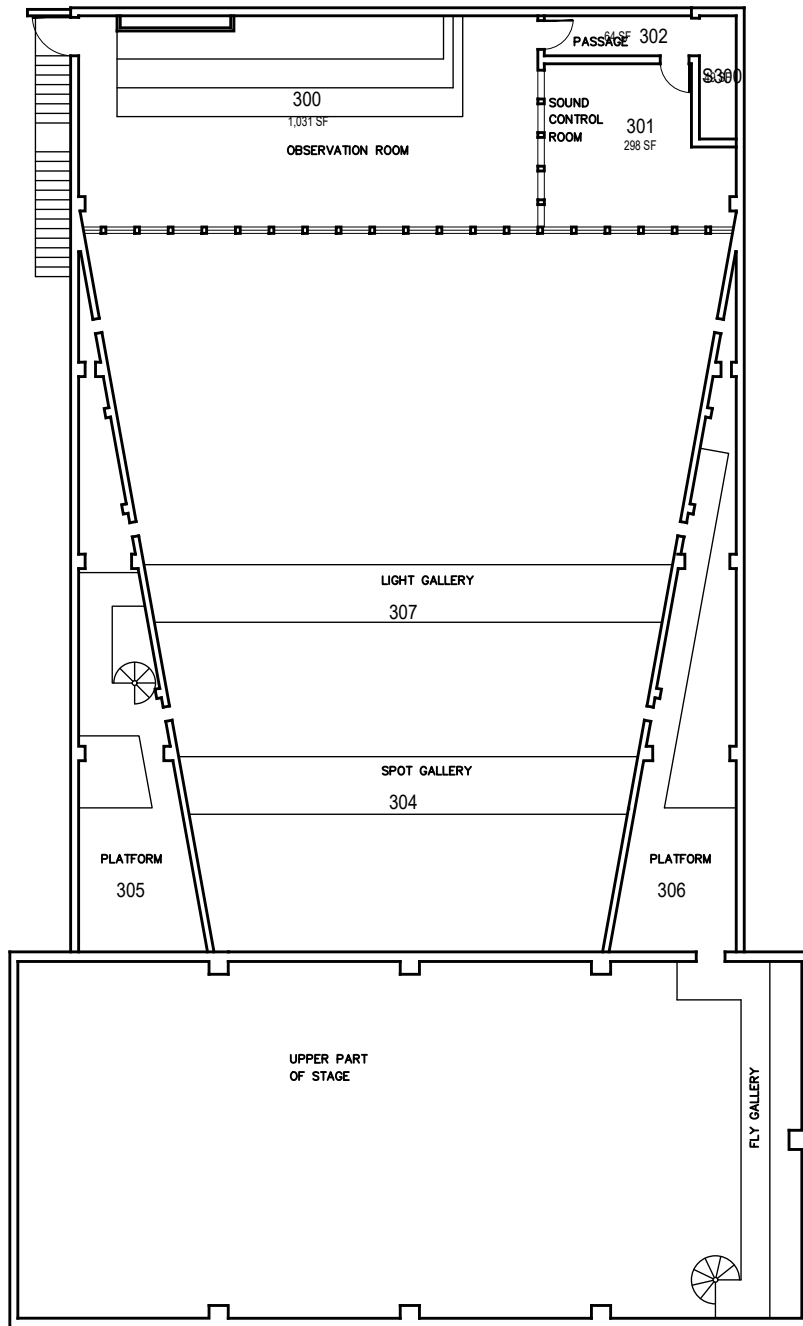

CAL POLY

Alex and Fay Spanos Theatre

Trap Rm
Space Data http://afd.calpoly.edu/facilities/spacefacility/space_data.asp

FACILITIES MANAGEMENT AND DEVELOPMENT

October 2020

1"=20'

CAL POLY

Alex and Fay Spanos Theatre

Main Level
Space Data http://afd.calpoly.edu/facilities/spacefacility/space_data.asp

FACILITIES MANAGEMENT AND DEVELOPMENT

October 2020

1"=20'

CAL POLY

Alex and Fay Spanos Theatre

Sound-Light
Space Data http://afd.calpoly.edu/facilities/spacefacility/space_data.asp