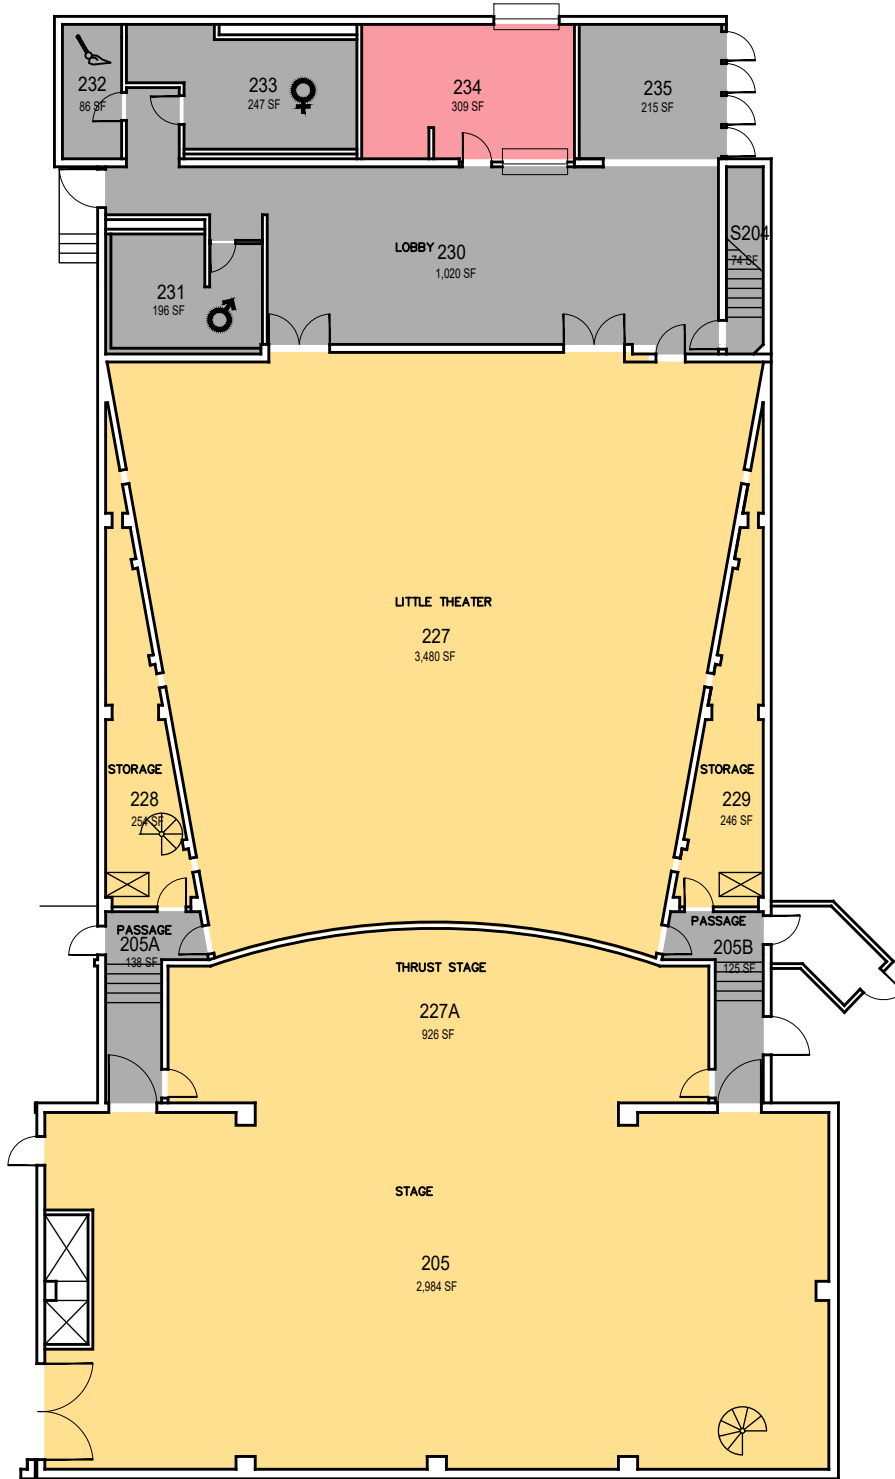

CAL POLY

Alex and Fay Spanos Theatre

Trap Rm
Space Data http://afd.calpoly.edu/facilities/spacefacility/space_data.asp

FACILITIES MANAGEMENT AND DEVELOPMENT

000 UNASSIGN	400 STUDY	800 HEALTH
100 CLASS	500 SPECIAL	900 RESIDENTIAL
200 LAB	600 GENERAL	
300 OFFICE	700 SUPPORT	

Room Use

October 2020

1"=20'

CAL POLY

Alex and Fay Spanos Theatre

Main Level
 Space Data http://afd.calpoly.edu/facilities/spacefacility/space_data.asp

FACILITIES MANAGEMENT AND DEVELOPMENT

000 UNASSIGN	400 STUDY	800 HEALTH
100 CLASS	500 SPECIAL	900 RESIDENTIAL
200 LAB	600 GENERAL	
300 OFFICE	700 SUPPORT	

Room Use

October 2020

1"=20'

CAL POLY

Alex and Fay Spanos Theatre

Sound-Light
Space Data http://afd.calpoly.edu/facilities/spacefacility/space_data.asp

FACILITIES MANAGEMENT AND DEVELOPMENT

000 UNASSIGN	400 STUDY	800 HEALTH
100 CLASS	500 SPECIAL	900 RESIDENTIAL
200 LAB	600 GENERAL	
300 OFFICE	700 SUPPORT	

Room Use

October 2020

1"=20'