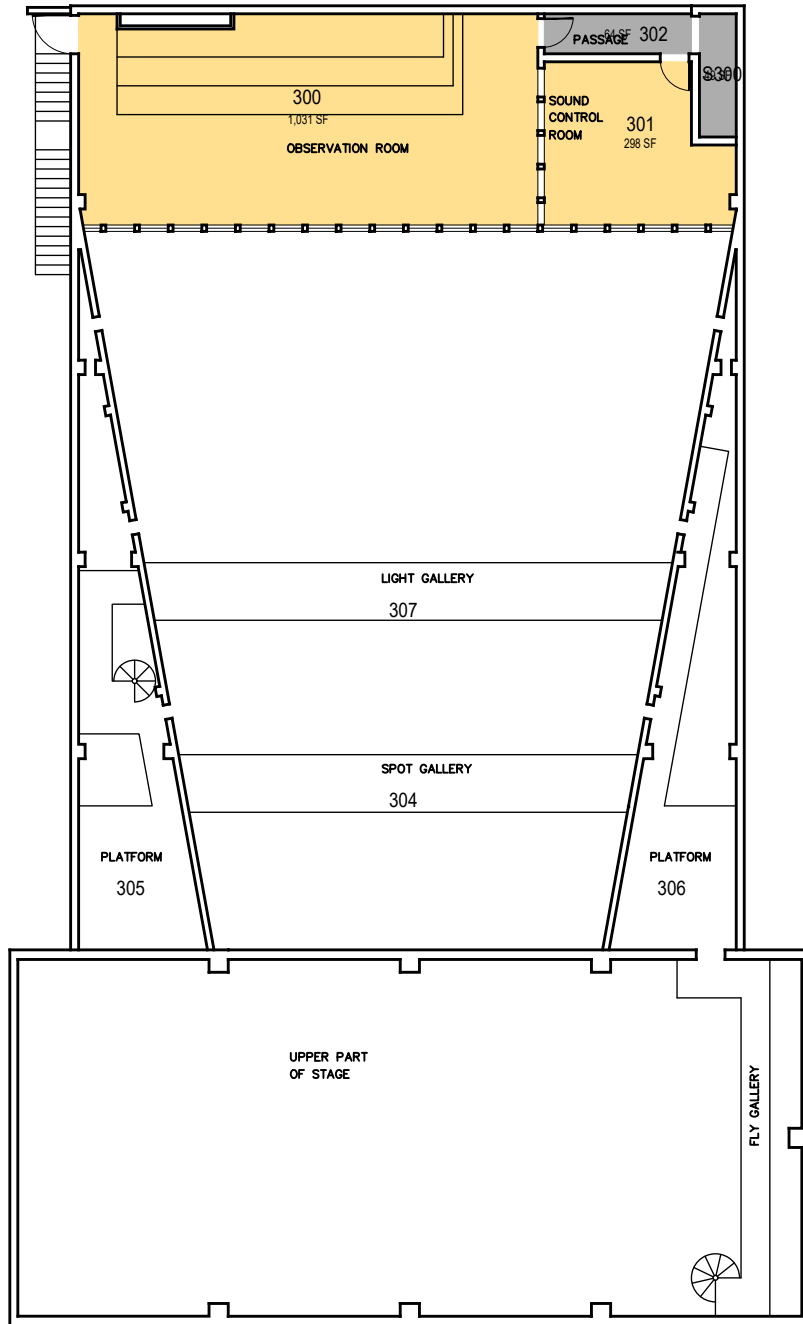

Room Use

October 2020

1"=20'

CAL POLY

Alex and Fay Spanos Theatre

Main Level
 Space Data http://afd.calpoly.edu/facilities/spacefacility/space_data.asp

FACILITIES MANAGEMENT AND DEVELOPMENT

000 UNASSIGN	400 STUDY	800 HEALTH
100 CLASS	500 SPECIAL	900 RESIDENTIAL
200 LAB	600 GENERAL	
300 OFFICE	700 SUPPORT	

Room Use

October 2020

1"=20'

CAL POLY

Alex and Fay Spanos Theatre

Sound-Light
Space Data http://afd.calpoly.edu/facilities/spacefacility/space_data.asp

FACILITIES MANAGEMENT AND DEVELOPMENT

000 UNASSIGN	400 STUDY	800 HEALTH
100 CLASS	500 SPECIAL	900 RESIDENTIAL
200 LAB	600 GENERAL	
300 OFFICE	700 SUPPORT	

Room Use

October 2020

1"=20'