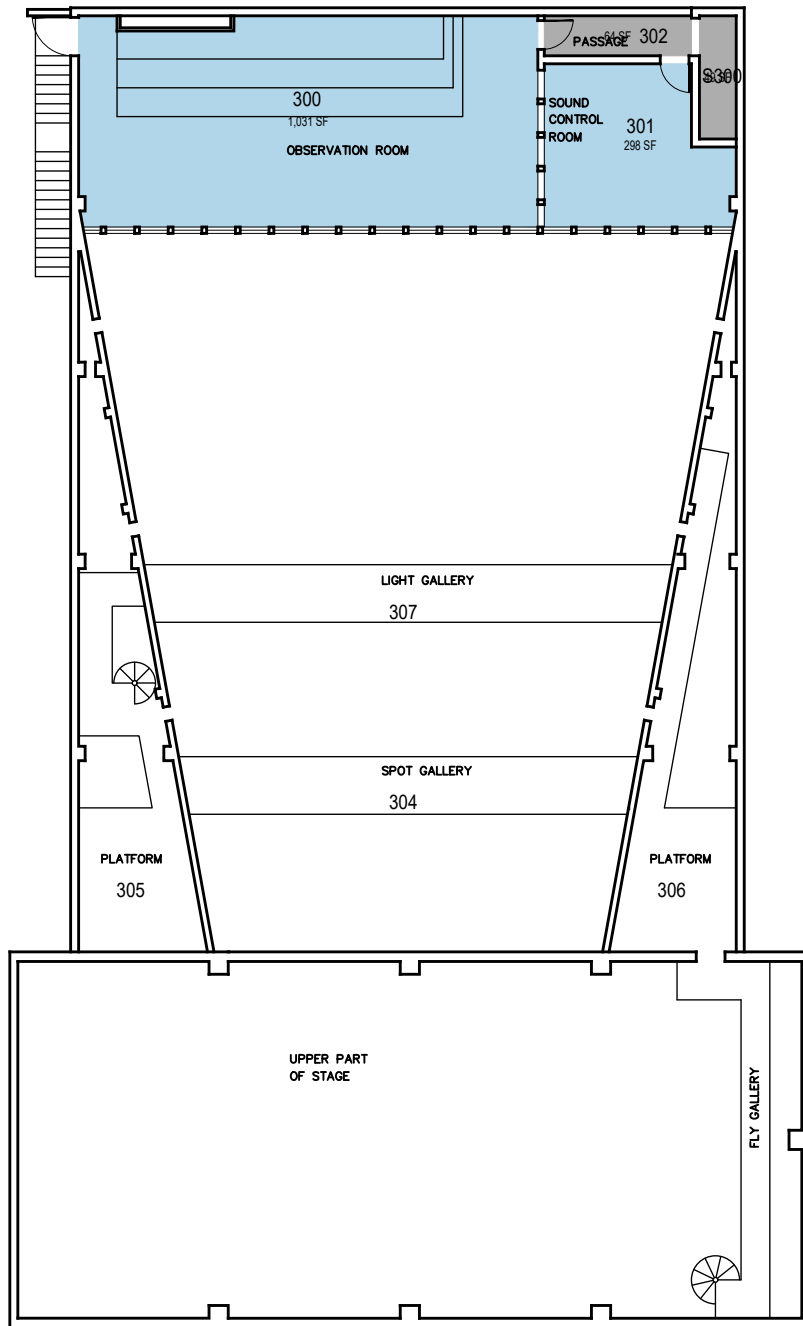

Alex and Fay Spanos Theatre

Sound-Light
Space Data <http://afd.calpoly.edu/facilities/spacefacility/space_data.asp>

FACILITIES MANAGEMENT AND DEVELOPMENT

00000 UNASSIGN	107500 OCOB	120000 ACAD AFRS	137500 UNIV DEV
102500 CAFES	110000 CLA	120400 ITS	140000 STUD AFRS
105000 CAED	112500 CENG	121300 DIV/INCL	145000 PRESIDENT
117500 CSM	125000 AFD	150000 UNIV SUP	

College/Division

October 2020

1"=20'