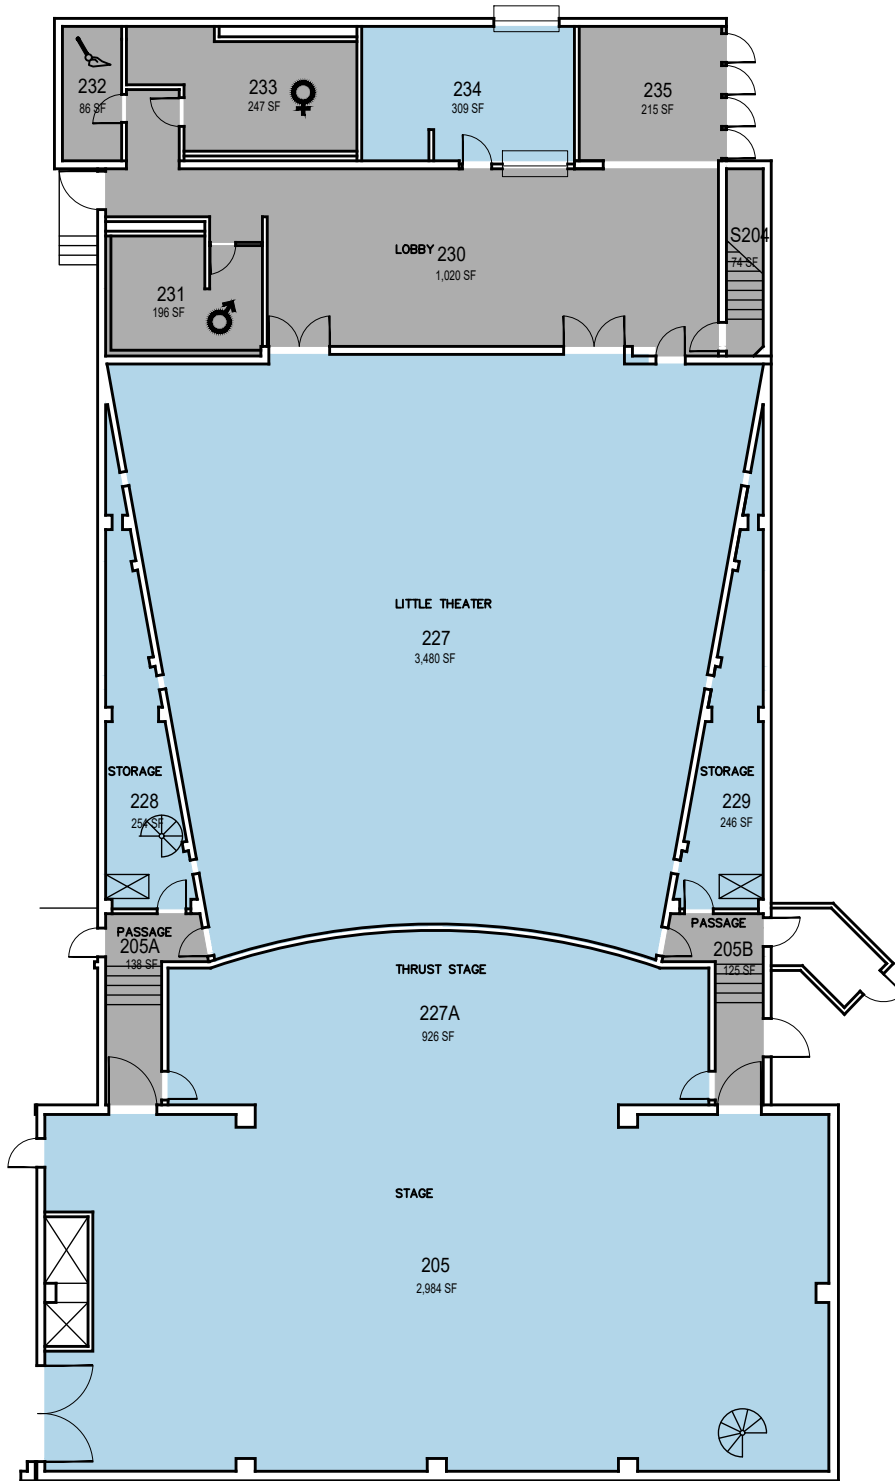

CAL POLY

Alex and Fay Spanos Theatre

Trap Rm

Space Data http://afd.calpoly.edu/facilities/spacefacility/space_data.asp

FACILITIES MANAGEMENT AND DEVELOPMENT

00000 UNASSIGN	10750 OCOB	12000 ACAD AFRS	13750 UNIV DEV
10250 CAFES	11000 CLA	12040 ITS	14000 STUD AFRS
10500 CAED	11250 CENG	12130 DIV/INCL	14500 PRESIDENT
11750 CSM	12500 AFD	15000 UNIV SUP	

College/Division

October 2020

1"=20'

CAL POLY

Alex and Fay Spanos Theatre

Main Level
Space Data http://afd.calpoly.edu/facilities/spacefacility/space_data.asp

FACILITIES MANAGEMENT AND DEVELOPMENT

00000 UNASSIGN	107500 OCOB	120000 ACAD AFRS	137500 UNIV DEV
102500 CAFES	110000 CLA	120400 ITS	140000 STUD AFRS
105000 CAED	112500 CENG	121300 DIV/INCL	145000 PRESIDENT
117500 CSM	125000 AFD	150000 UNIV SUP	

College/Division

October 2020

1"=20'