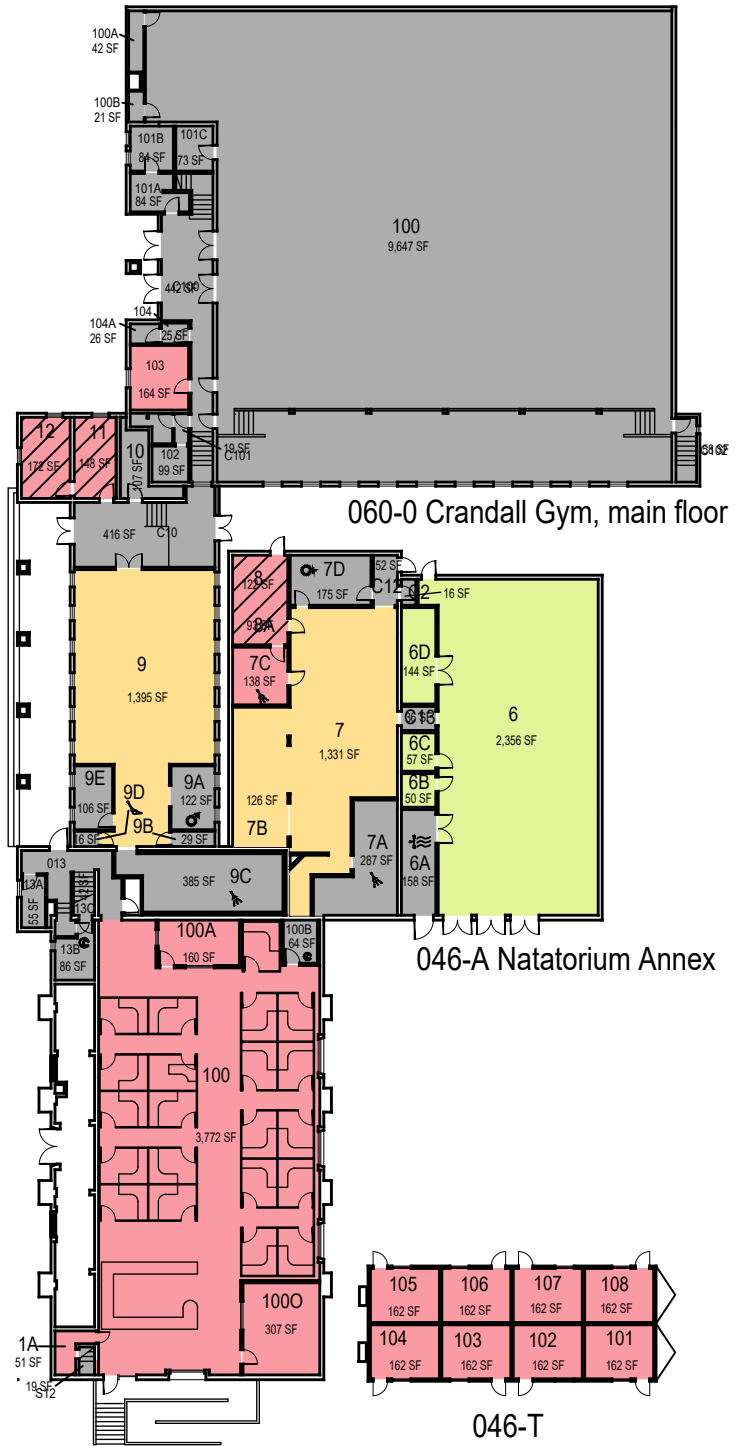

Crandall Gym, basement

Crandall Gym, second floor

060-0 Crandall Gym, main floor

046-A Natatorium Annex

Natatorium, upper floor

Natatorium, basement

046-0 Natatorium, main floor

046-T

000 UNASSIGN	400 STUDY	800 HEALTH
100 CLASS	500 SPECIAL	900 RESIDENTIAL
200 LAB	600 GENERAL	
300 OFFICE	700 SUPPORT	

October 2020

1"=40'

Room Use