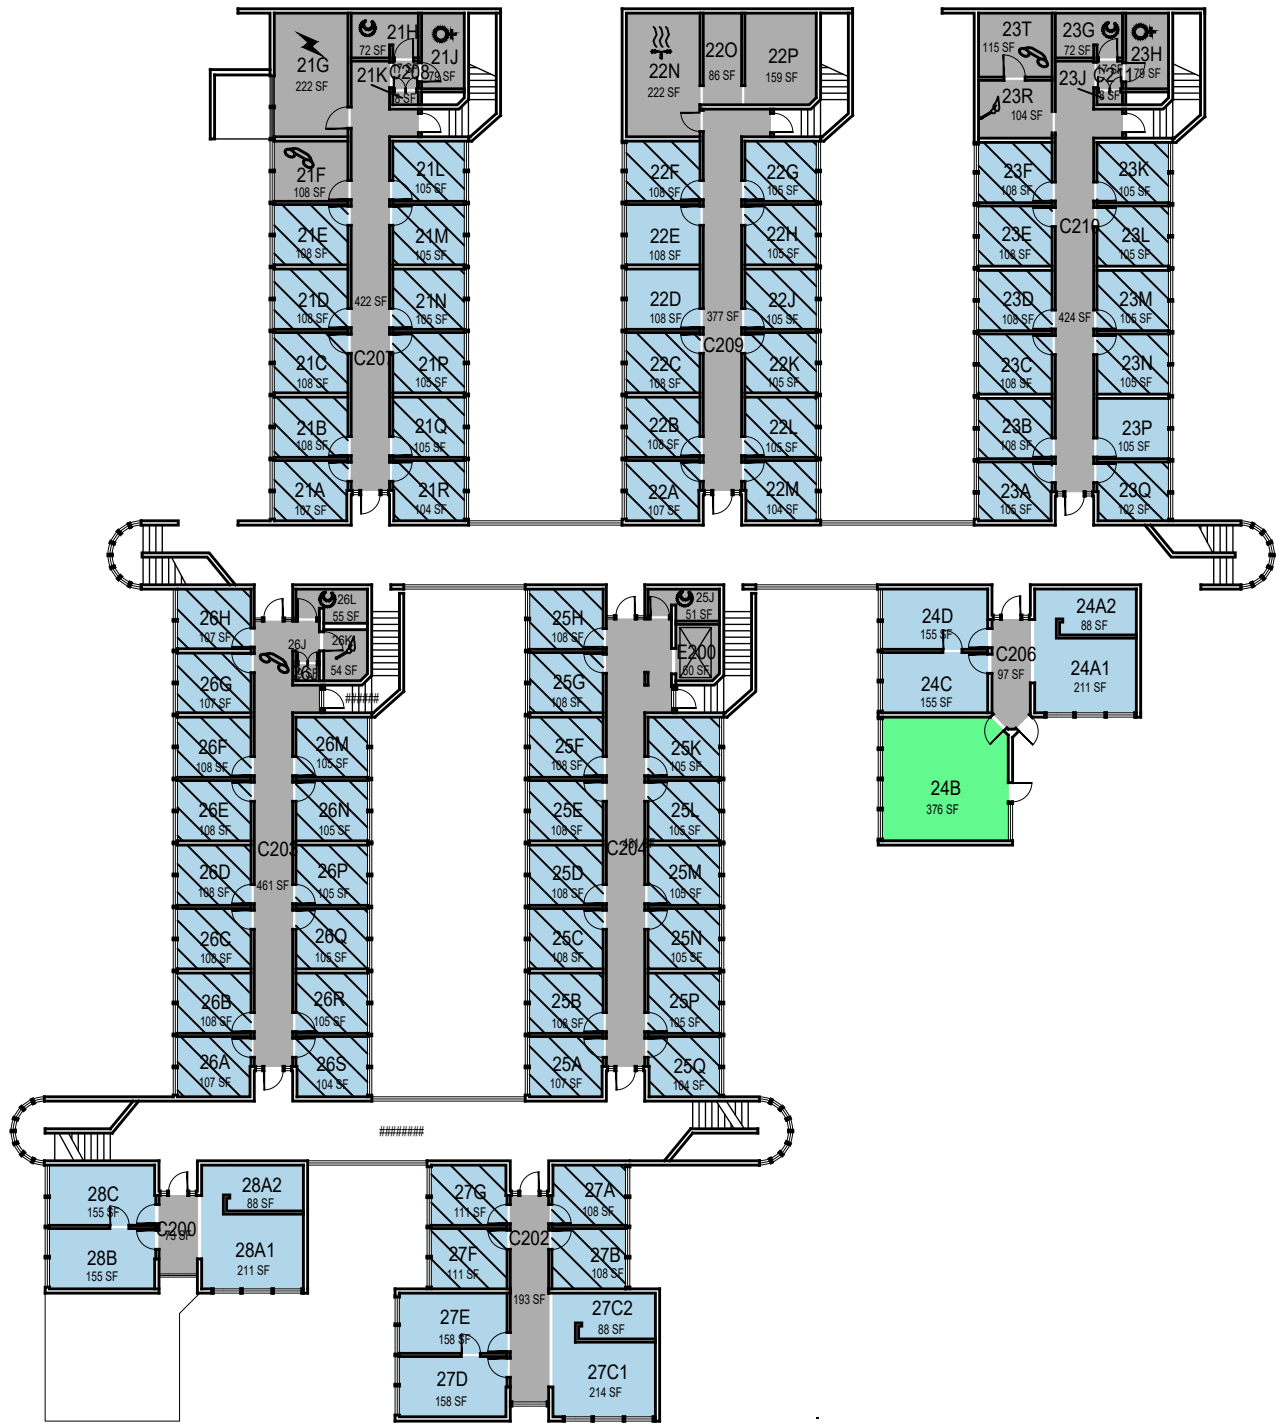

# Faculty Offices North

**CAL POLY**

Level 1

Space Data [http://afd.calpoly.edu/facilities/spacefacility/space\\_data.asp](http://afd.calpoly.edu/facilities/spacefacility/space_data.asp)

FACILITIES MANAGEMENT AND DEVELOPMENT

October 2020

1"=30'

College/Division