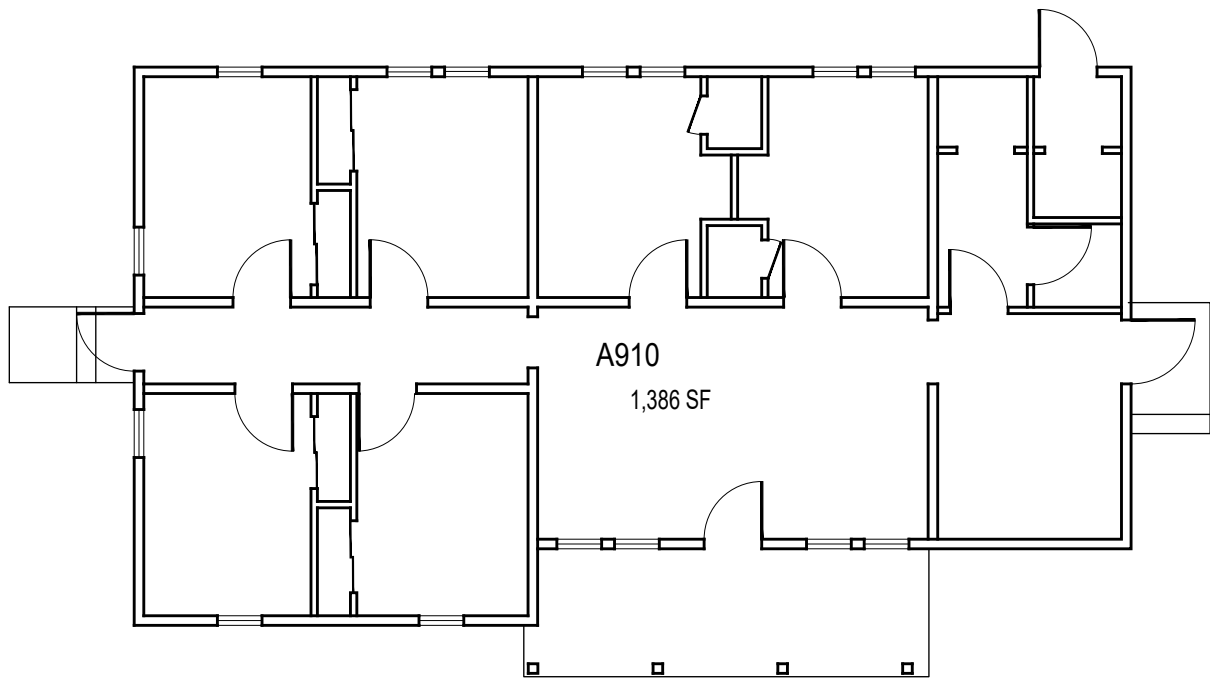

CAL POLY

Environmental Horticultural
Science

048-0 Main Bldg

Space Data http://afd.calpoly.edu/facilities/spacefacility/space_data.asp

FACILITIES MANAGEMENT AND DEVELOPMENT

October 2020

1"=30'

CAL POLY

Environmental Horticultural
Science

048-A EHS Residence
Space Data http://afd.calpoly.edu/facilities/spacefacility/space_data.asp

FACILITIES MANAGEMENT AND DEVELOPMENT

October 2020

1"=10'

048N
1,121 SF

EHS Bug House 048-N