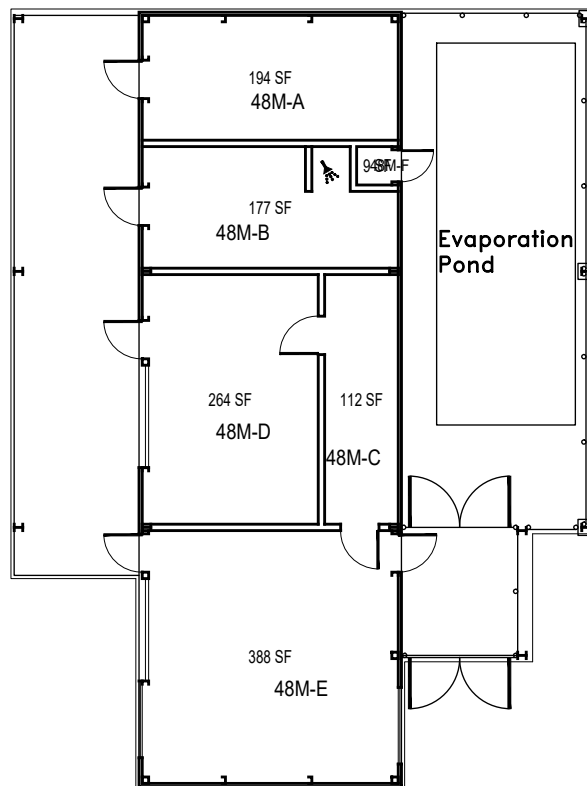

Environmental Horticultural
Science

048-A EHS Residence
Space Data http://afd.calpoly.edu/facilities/spacefacility/space_data.asp

FACILITIES MANAGEMENT AND DEVELOPMENT

October 2020

1"=10'

048N
1,121 SF

EHS Bug House 048-N