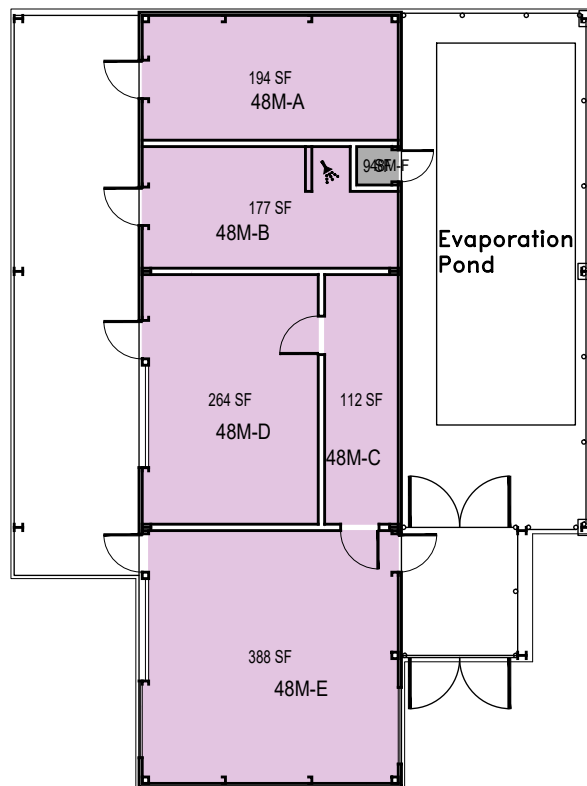

Room Use

October 2020

1"=30'

CAL POLY

Environmental Horticultural
Science

048-A EHS Residence

Space Data http://afd.calpoly.edu/facilities/spacefacility/space_data.asp

FACILITIES MANAGEMENT AND DEVELOPMENT

000 UNASSIGN	400 STUDY	800 HEALTH
100 CLASS	500 SPECIAL	900 RESIDENTIAL
200 LAB	600 GENERAL	
300 OFFICE	700 SUPPORT	

Room Use

October 2020

1"=10'

EHS Bug House 048-N

EHS Pesticide Storage 048-M

CAL POLY

Environmental Horticultural
Science

Room Use

October 2020

1"=15'

CAL POLY

Environmental Horticultural Science

048-Q EHS D&P

Space Data http://afd.calpoly.edu/facilities/spacefacility/space_data.asp

FACILITIES MANAGEMENT AND DEVELOPMENT

Room Use

October 2020

1"=30'