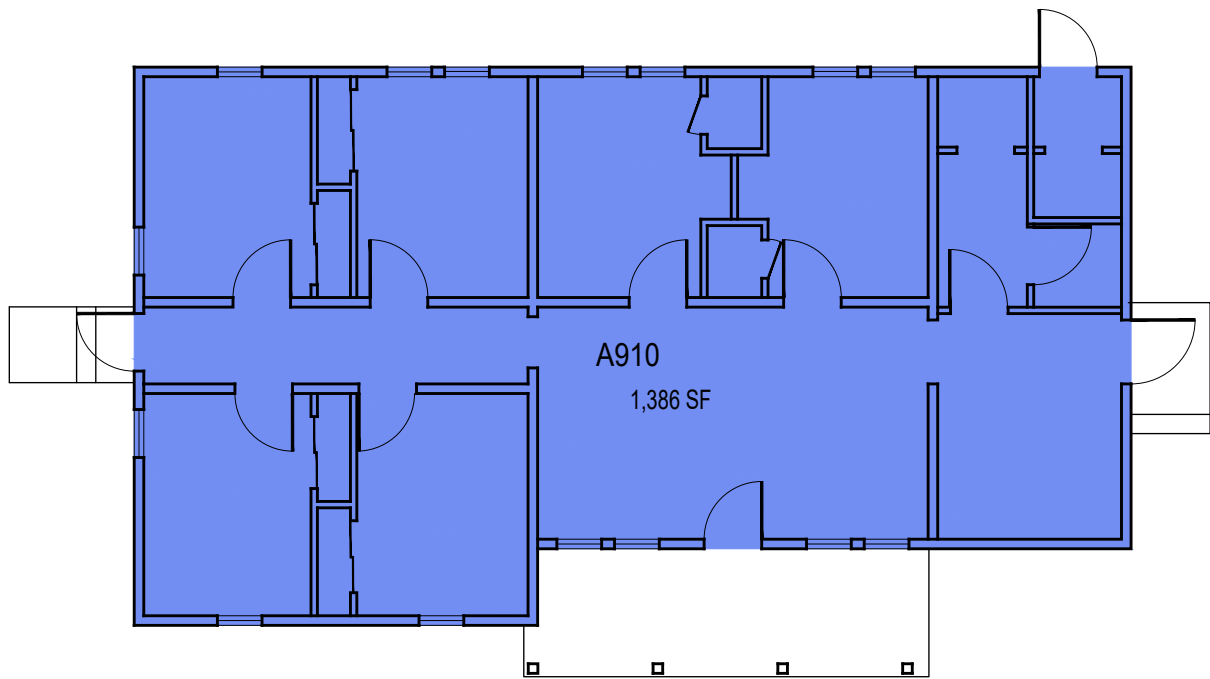

CAL POLY

Environmental Horticultural
Science

048-0 Main Bldg

Space Data http://afd.calpoly.edu/facilities/spacefacility/space_data.asp

FACILITIES MANAGEMENT AND DEVELOPMENT

000 UNASSIGN	400 STUDY	800 HEALTH
100 CLASS	500 SPECIAL	900 RESIDENTIAL
200 LAB	600 GENERAL	
300 OFFICE	700 SUPPORT	

Room Use

October 2020

1"=30'

CAL POLY

Environmental Horticultural
Science

048-A EHS Residence

Space Data http://afd.calpoly.edu/facilities/spacefacility/space_data.asp

FACILITIES MANAGEMENT AND DEVELOPMENT

000 UNASSIGN	400 STUDY	800 HEALTH
100 CLASS	500 SPECIAL	900 RESIDENTIAL
200 LAB	600 GENERAL	
300 OFFICE	700 SUPPORT	

Room Use

October 2020

1"=10'

EHS Bug House 048-N

EHS Pesticide Storage 048-M

CAL POLY

Environmental Horticultural
Science

Room Use

October 2020

1"=30'