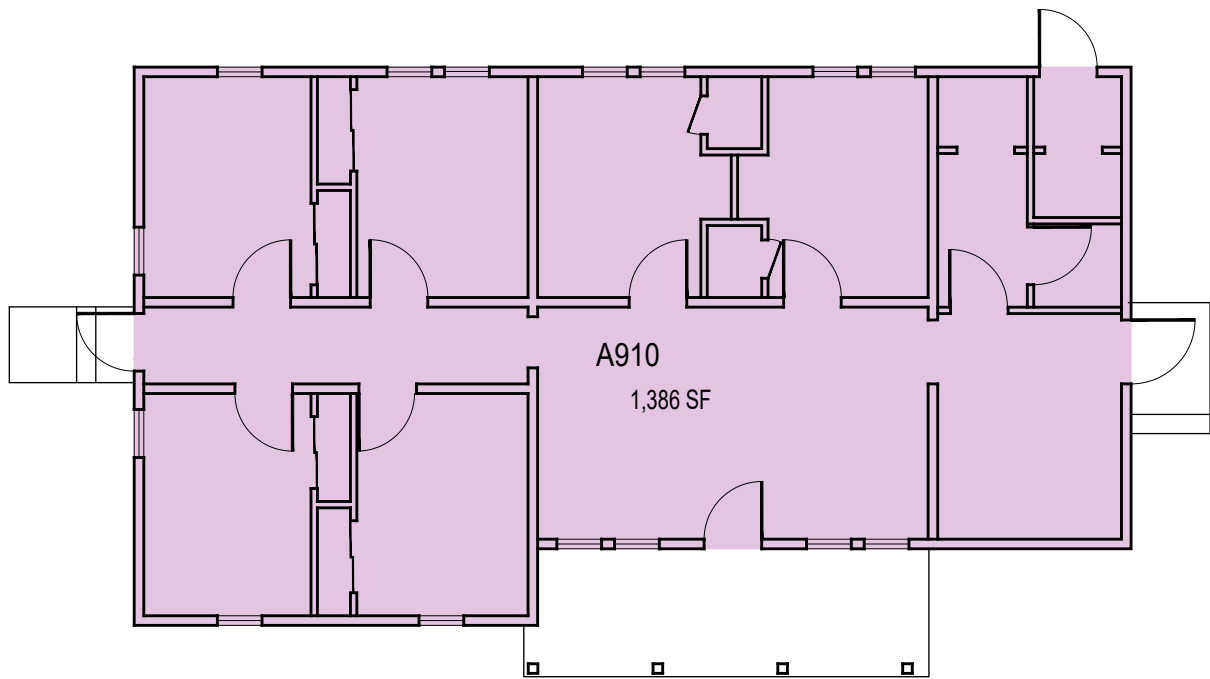

College/Division

October 2020

1"=30'

CAL POLY

Environmental Horticultural
Science

048-A EHS Residence

Space Data http://afd.calpoly.edu/facilities/spacefacility/space_data.asp

FACILITIES MANAGEMENT AND DEVELOPMENT