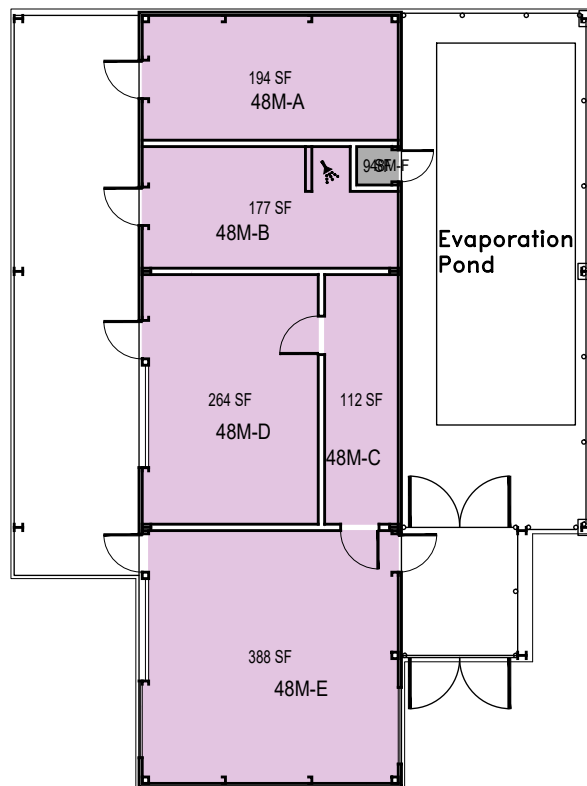

October 2020

1"=10'

EHS Bug House 048-N

EHS Pesticide Storage 048-M

CAL POLY

**Environmental Horticultural
Science**

048-0 Bldgs M & N

Space Data http://afd.calpoly.edu/facilities/spacefacility/space_data.asp