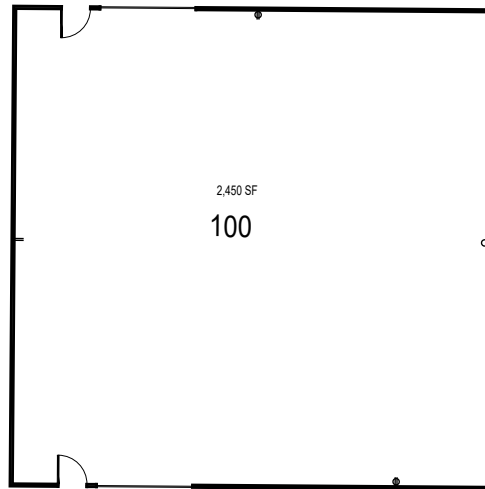

050-M

050-J

October 2020

CAL POLY

Bishop Warehouse, Rose
Float, ITS Storage

E-Surplus
Space Data http://afd.calpoly.edu/facilities/spacefacility/space_data.asp

FACILITIES MANAGEMENT AND DEVELOPMENT

1" = 20'

050-K

050-L

October 2020

CAL POLY

Bishop Warehouse, Rose
Float, ITS Storage

Rose Float & Storage
Space Data http://afd.calpoly.edu/facilities/spacefacility/space_data.asp