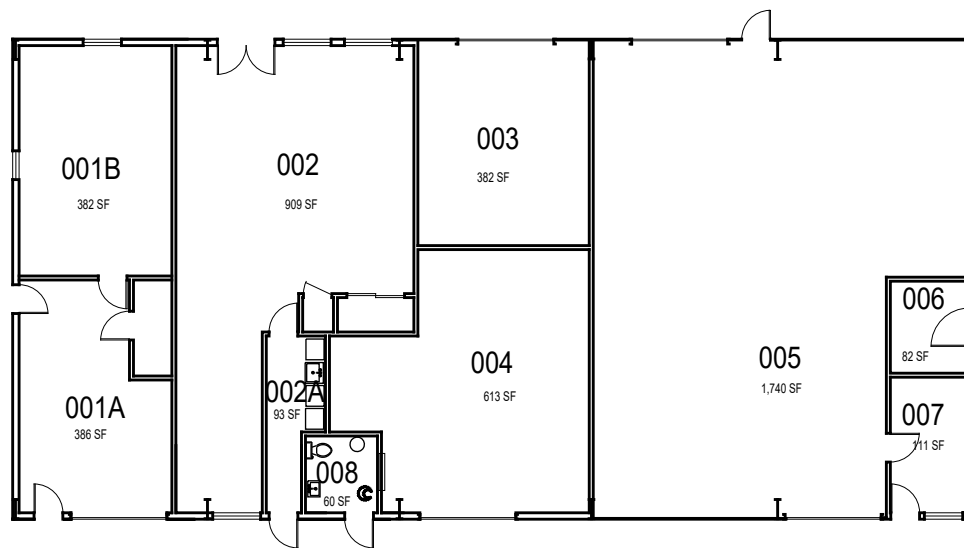

050-M

050-J

October 2020

CAL POLY

Bishop Warehouse, Rose
Float, ITS Storage

E-Surplus
Space Data http://afd.calpoly.edu/facilities/spacefacility/space_data.asp

FACILITIES MANAGEMENT AND DEVELOPMENT

1" = 20'

050-K

050-L

October 2020

CAL POLY

Bishop Warehouse, Rose
Float, ITS Storage

Rose Float & Storage
Space Data http://afd.calpoly.edu/facilities/spacefacility/space_data.asp