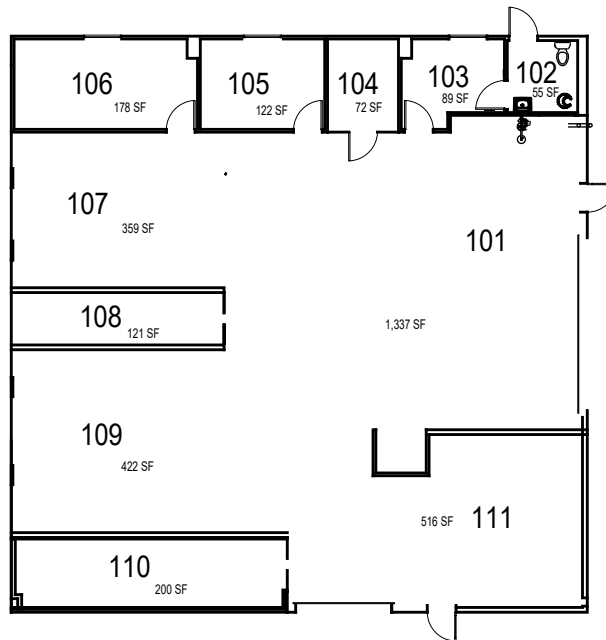

050-M

050-J

October 2020

CAL POLY

Bishop Warehouse, Rose
Float, ITS Storage

E-Surplus
Space Data http://afd.calpoly.edu/facilities/spacefacility/space_data.asp

FACILITIES MANAGEMENT AND DEVELOPMENT

1" = 20'

050-K

050-L

October 2020

CAL POLY

Bishop Warehouse, Rose
Float, ITS Storage

Rose Float & Storage
Space Data http://afd.calpoly.edu/facilities/spacefacility/space_data.asp