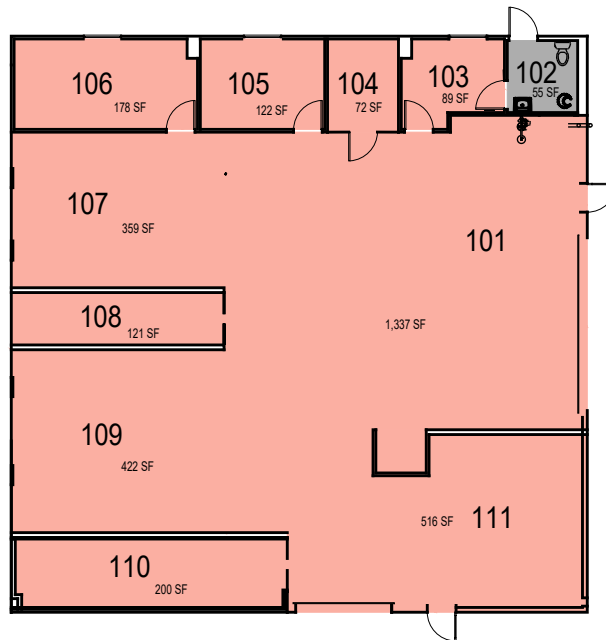

050-M

050-J

October 2020

CAL POLY

Bishop Warehouse, Rose
Float, ITS Storage

E-Surplus
Space Data http://afd.calpoly.edu/facilities/spacefacility/space_data.asp

FACILITIES MANAGEMENT AND DEVELOPMENT

000 UNASSIGN	400 STUDY	800 HEALTH
100 CLASS	500 SPECIAL	900 RESIDENTIAL
200 LAB	600 GENERAL	
300 OFFICE	700 SUPPORT	

Room Use

1" = 20'

050-K

050-L

October 2020

CAL POLY

Bishop Warehouse, Rose
Float, ITS Storage

Rose Float & Storage
Space Data http://afd.calpoly.edu/facilities/spacefacility/space_data.asp