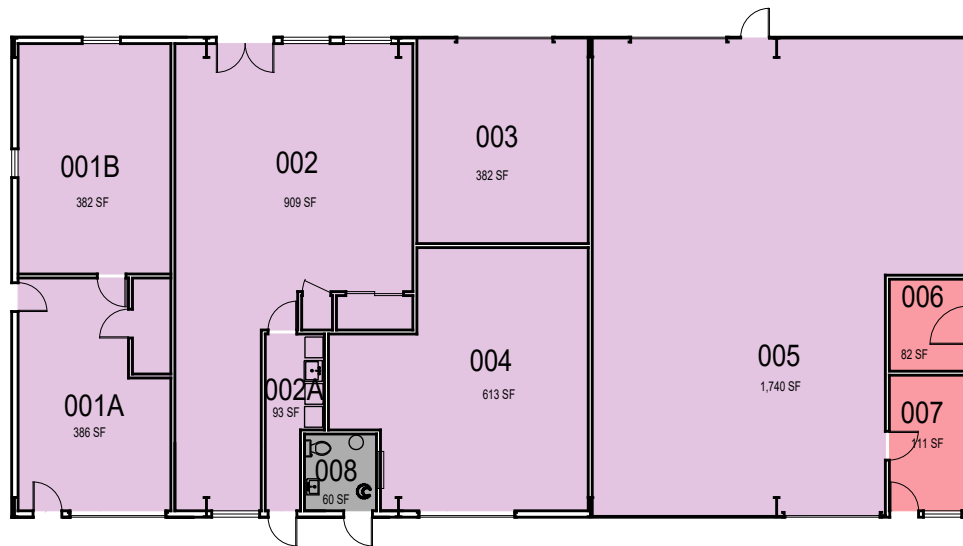

050-M

050-J

October 2020

CAL POLY

Bishop Warehouse, Rose
Float, ITS Storage

E-Surplus
Space Data http://afd.calpoly.edu/facilities/spacefacility/space_data.asp

FACILITIES MANAGEMENT AND DEVELOPMENT

000 UNASSIGN	400 STUDY	800 HEALTH
100 CLASS	500 SPECIAL	900 RESIDENTIAL
200 LAB	600 GENERAL	
300 OFFICE	700 SUPPORT	

Room Use

1" = 20'

050-K

050-L

October 2020

CAL POLY

Bishop Warehouse, Rose
Float, ITS Storage

Rose Float & Storage
Space Data http://afd.calpoly.edu/facilities/spacefacility/space_data.asp