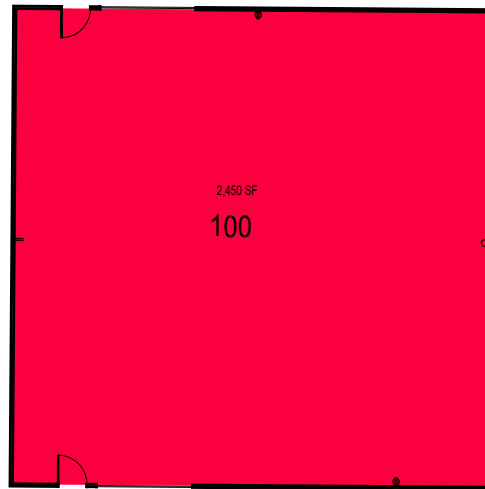

050-M

050-J

October 2020

CAL POLY

Bishop Warehouse, Rose
Float, ITS Storage

E-Surplus
Space Data http://afd.calpoly.edu/facilities/spacefacility/space_data.asp

| | | | |
|-------------------|----------------|---------------------|---------------------|
| 00000 UNASSIGN | 107500 OCOB | 120000 ACAD AFRS | 137500 UNIV DEV |
| 102500 CAFES | 110000 CLA | 120400 ITS | 140000 STUD AFRS |
| 105000 CAED | 112500 CENG | 121300 DIV/INCL | 145000 PRESIDENT |
| 117500 CSM | 125000 AFD | 150000 UNIV SUP | |

College/Division

1" = 20'

050-K

050-L

October 2020

CAL POLY

Bishop Warehouse, Rose
Float, ITS Storage

Rose Float & Storage

College/Division

1" = 20'