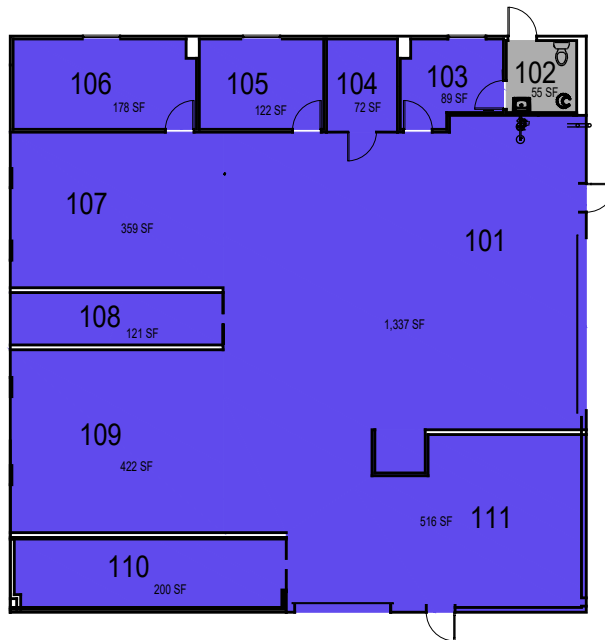

050-M

050-J

October 2020

CAL POLY

Bishop Warehouse, Rose
Float, ITS Storage

E-Surplus
Space Data http://afd.calpoly.edu/facilities/spacefacility/space_data.asp

| | | | |
|-------------------|----------------|---------------------|---------------------|
| 00000 UNASSIGN | 107500 OCOB | 120000 ACAD AFRS | 137500 UNIV DEV |
| 102500 CAFES | 110000 CLA | 120400 ITS | 140000 STUD AFRS |
| 105000 CAED | 112500 CENG | 121300 DIV/INCL | 145000 PRESIDENT |
| 117500 CSM | 125000 AFD | 150000 UNIV SUP | |

College/Division

1" = 20'

050-K

050-L

October 2020

CAL POLY

Bishop Warehouse, Rose
Float, ITS Storage

Rose Float & Storage

College/Division

1" = 20'