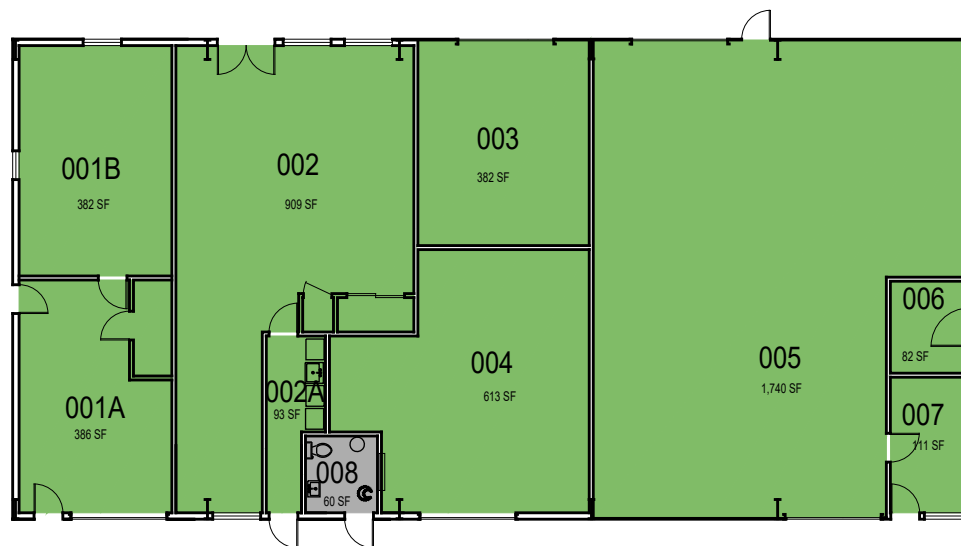

050-M

050-J

October 2020

CAL POLY

Bishop Warehouse, Rose
Float, ITS Storage

E-Surplus
Space Data http://afd.calpoly.edu/facilities/spacefacility/space_data.asp

| | | | |
|-------------------|----------------|---------------------|---------------------|
| 00000 UNASSIGN | 107500 OCOB | 120000 ACAD AFRS | 137500 UNIV DEV |
| 102500 CAFES | 110000 CLA | 120400 ITS | 140000 STUD AFRS |
| 105000 CAED | 112500 CENG | 121300 DIV/INCL | 145000 PRESIDENT |
| 117500 CSM | 125000 AFD | 150000 UNIV SUP | |

College/Division

1" = 20'

050-K

050-L

October 2020

CAL POLY

Bishop Warehouse, Rose
Float, ITS Storage

Rose Float & Storage

College/Division

1" = 20'