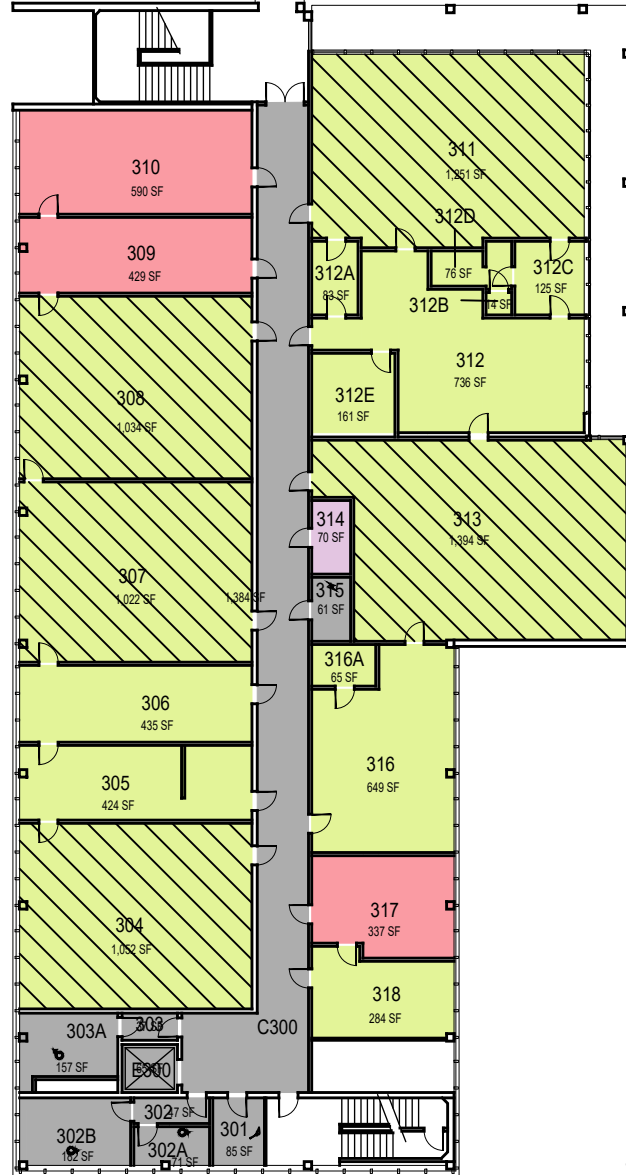

000 UNASSIGN	400 STUDY	800 HEALTH
100 CLASS	500 SPECIAL	900 RESIDENTIAL
200 LAB	600 GENERAL	
300 OFFICE	700 SUPPORT	

October 2020

1"=30'

Room Use

Building 53, Science North

Building 53A, Science North Annex

CAL POLY

Science North and Science North Annex

Floor 2
Space Data http://afd.calpoly.edu/facilities/spacefacility/space_data.asp

FACILITIES MANAGEMENT AND DEVELOPMENT

000 UNASSIGN	400 STUDY	800 HEALTH
100 CLASS	500 SPECIAL	900 RESIDENTIAL
200 LAB	600 GENERAL	
300 OFFICE	700 SUPPORT	

Room Use

October 2020

1"=30'

CAL POLY

Science North and Science
North Annex

Floor 3
Space Data http://afd.calpoly.edu/facilities/spacefacility/space_data.asp

FACILITIES MANAGEMENT AND DEVELOPMENT

000 UNASSIGN	400 STUDY	800 HEALTH
100 CLASS	500 SPECIAL	900 RESIDENTIAL
200 LAB	600 GENERAL	
300 OFFICE	700 SUPPORT	

Room Use

October 2020

1"=30'