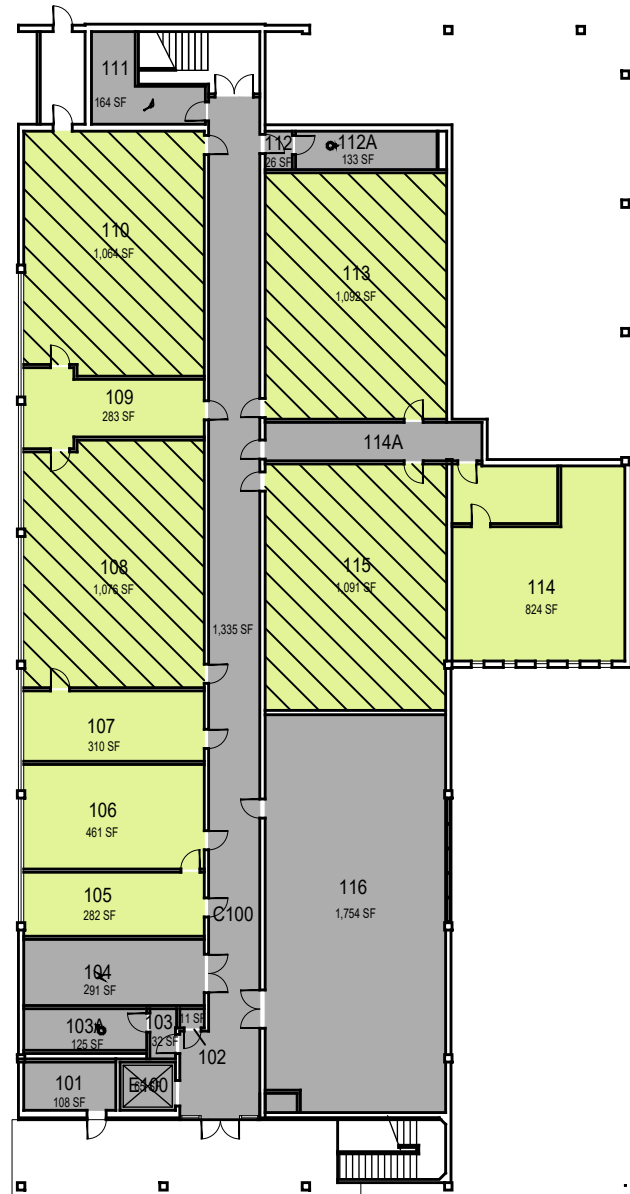

Building 53, Science North

Building 53A, Science North Annex

CAL POLY

Science North and Science North Annex

Floor 1
Space Data http://afd.calpoly.edu/facilities/spacefacility/space_data.asp

FACILITIES MANAGEMENT AND DEVELOPMENT

000 UNASSIGN	400 STUDY	800 HEALTH
100 CLASS	500 SPECIAL	900 RESIDENTIAL
200 LAB	600 GENERAL	
300 OFFICE	700 SUPPORT	

October 2020

1"=30'

Room Use

Building 53, Science North

Building 53A, Science North Annex

Room Use

October 2020

1"=30'