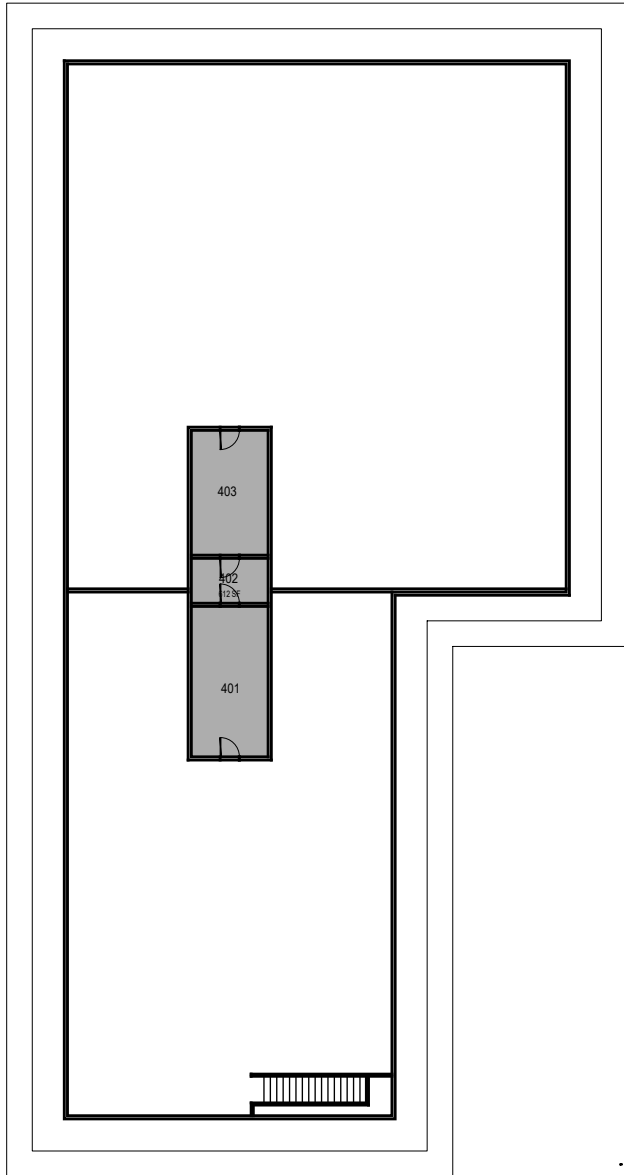

000 UNASSIGN	400 STUDY	800 HEALTH
100 CLASS	500 SPECIAL	900 RESIDENTIAL
200 LAB	600 GENERAL	
300 OFFICE	700 SUPPORT	

October 2020

1"=30'

Room Use

Building 53, Science North

Building 53A, Science North Annex

CAL POLY

Science North and Science North Annex

Floor 2
Space Data http://afd.calpoly.edu/facilities/spacefacility/space_data.asp

FACILITIES MANAGEMENT AND DEVELOPMENT

000 UNASSIGN	400 STUDY	800 HEALTH
100 CLASS	500 SPECIAL	900 RESIDENTIAL
200 LAB	600 GENERAL	
300 OFFICE	700 SUPPORT	

Room Use

October 2020

1"=30'

CAL POLY

Science North and Science
North Annex

Floor 3
Space Data http://afd.calpoly.edu/facilities/spacefacility/space_data.asp

FACILITIES MANAGEMENT AND DEVELOPMENT

000 UNASSIGN	400 STUDY	800 HEALTH
100 CLASS	500 SPECIAL	900 RESIDENTIAL
200 LAB	600 GENERAL	
300 OFFICE	700 SUPPORT	

Room Use

October 2020

1"=30'