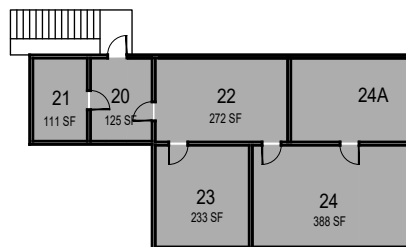

000 UNASSIGN	400 STUDY	800 HEALTH
100 CLASS	500 SPECIAL	900 RESIDENTIAL
200 LAB	600 GENERAL	
300 OFFICE	700 SUPPORT	

October 2020

1"=30'

Room Use

Building 53, Science North

Building 53A, Science North Annex

CAL POLY

Science North and Science North Annex

Floor 2
Space Data http://afd.calpoly.edu/facilities/spacefacility/space_data.asp

FACILITIES MANAGEMENT AND DEVELOPMENT

000 UNASSIGN	400 STUDY	800 HEALTH
100 CLASS	500 SPECIAL	900 RESIDENTIAL
200 LAB	600 GENERAL	
300 OFFICE	700 SUPPORT	

Room Use

October 2020

1"=30'