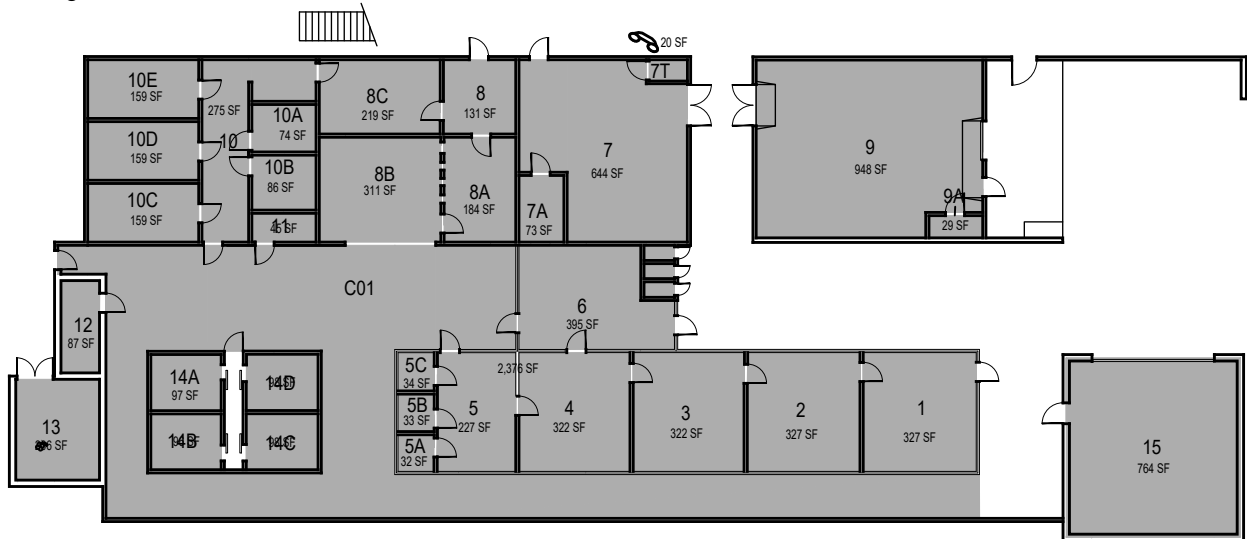

Building 53, Science North

Building 53A, Science North Annex

CAL POLY

Science North and Science North Annex

Floor 1
Space Data http://afd.calpoly.edu/facilities/spacefacility/space_data.asp

FACILITIES MANAGEMENT AND DEVELOPMENT

000 UNASSIGN	400 STUDY	800 HEALTH
100 CLASS	500 SPECIAL	900 RESIDENTIAL
200 LAB	600 GENERAL	
300 OFFICE	700 SUPPORT	

October 2020

1"=30'

Room Use

Building 53, Science North

Building 53A, Science North Annex

Room Use

October 2020

1"=30'