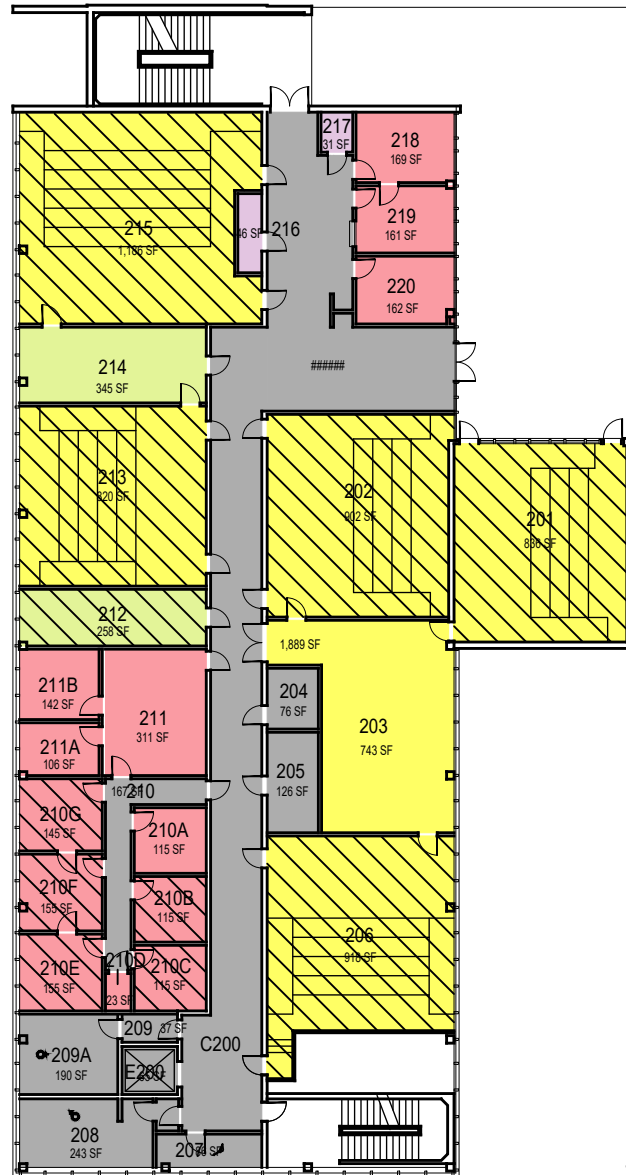

Building 53, Science North

Building 53A, Science North Annex

CAL POLY

Science North and Science North Annex

Floor 1
Space Data http://afd.calpoly.edu/facilities/spacefacility/space_data.asp

FACILITIES MANAGEMENT AND DEVELOPMENT

000 UNASSIGN	400 STUDY	800 HEALTH
100 CLASS	500 SPECIAL	900 RESIDENTIAL
200 LAB	600 GENERAL	
300 OFFICE	700 SUPPORT	

October 2020

1"=30'

Room Use

Building 53, Science North

Building 53A, Science North Annex

CAL POLY

Science North and Science North Annex

Floor 2
Space Data http://afd.calpoly.edu/facilities/spacefacility/space_data.asp

FACILITIES MANAGEMENT AND DEVELOPMENT

000 UNASSIGN	400 STUDY	800 HEALTH
100 CLASS	500 SPECIAL	900 RESIDENTIAL
200 LAB	600 GENERAL	
300 OFFICE	700 SUPPORT	

Room Use

October 2020

1"=30'