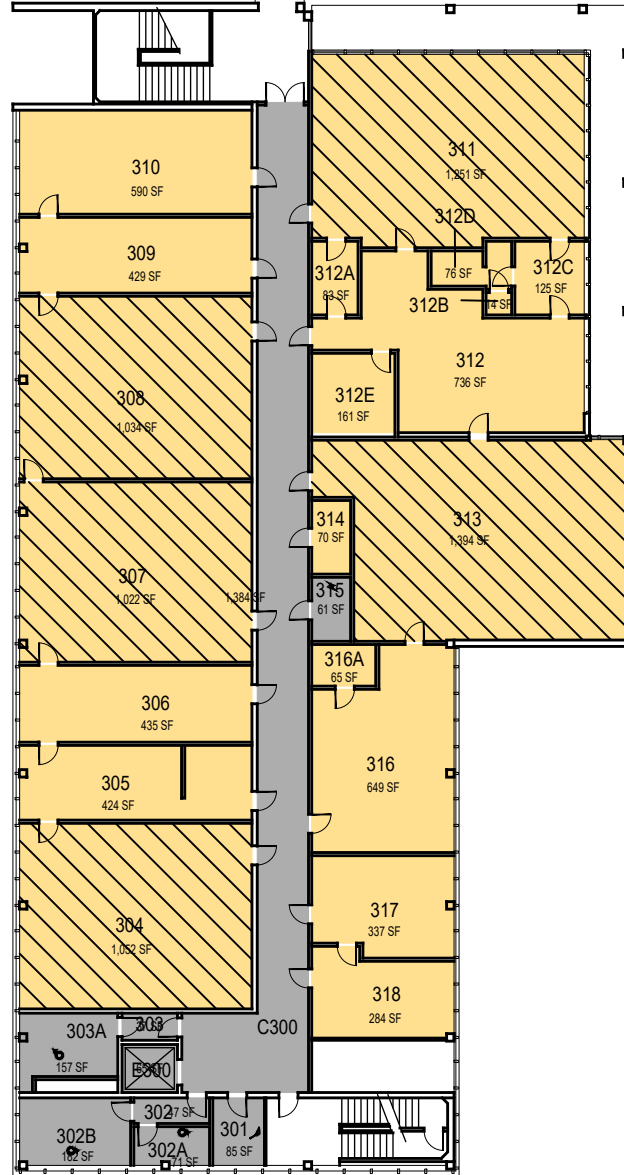

College/Division

October 2020

1"=30'

Building 53, Science North

Building 53A, Science North Annex

**CAL POLY**

Science North and Science North Annex

Floor 2  
Space Data [http://afd.calpoly.edu/facilities/spacefacility/space\\_data.asp](http://afd.calpoly.edu/facilities/spacefacility/space_data.asp)

College/Division

October 2020

1"=30'

**CAL POLY**

Science North and Science North Annex

Floor 3  
Space Data [http://afd.calpoly.edu/facilities/spacefacility/space\\_data.asp](http://afd.calpoly.edu/facilities/spacefacility/space_data.asp)

College/Division

October 2020

1"=30'