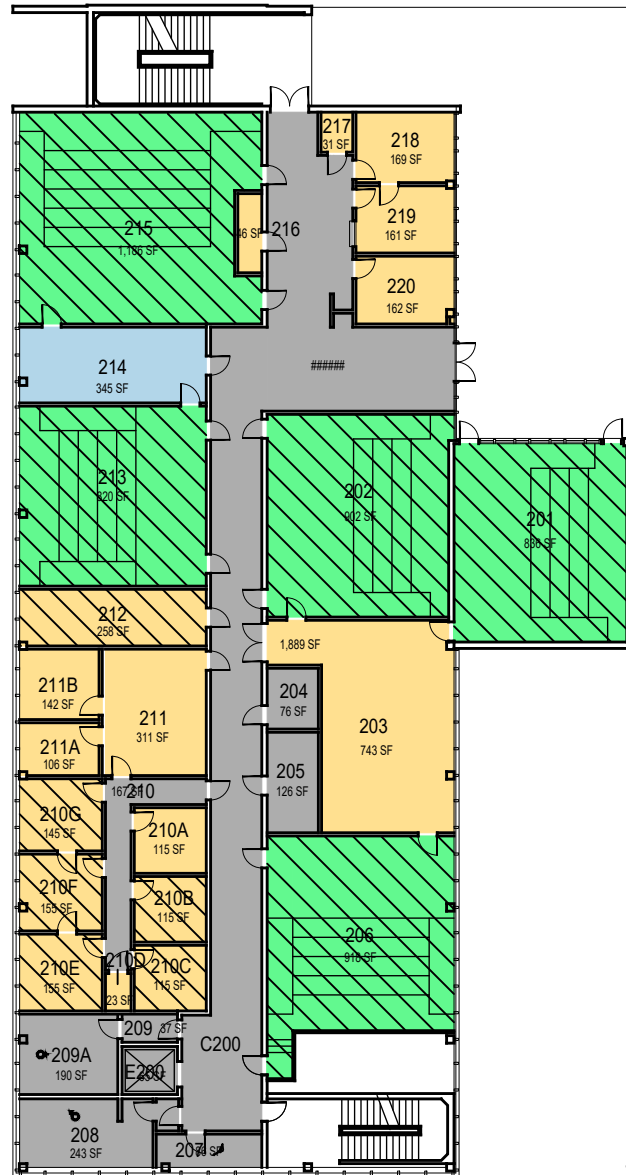

Building 53, Science North

Building 53A, Science North Annex

**CAL POLY**

Science North and Science North Annex

Floor 1  
Space Data [http://afd.calpoly.edu/facilities/spacefacility/space\\_data.asp](http://afd.calpoly.edu/facilities/spacefacility/space_data.asp)

College/Division

October 2020

1"=30'

Building 53, Science North

Building 53A, Science North Annex

**CAL POLY**

Science North and Science North Annex

Floor 2  
Space Data [http://afd.calpoly.edu/facilities/spacefacility/space\\_data.asp](http://afd.calpoly.edu/facilities/spacefacility/space_data.asp)

College/Division

October 2020

1"=30'

**CAL POLY**

Science North and Science North Annex

Floor 3  
Space Data [http://afd.calpoly.edu/facilities/spacefacility/space\\_data.asp](http://afd.calpoly.edu/facilities/spacefacility/space_data.asp)

College/Division

October 2020

1"=30'