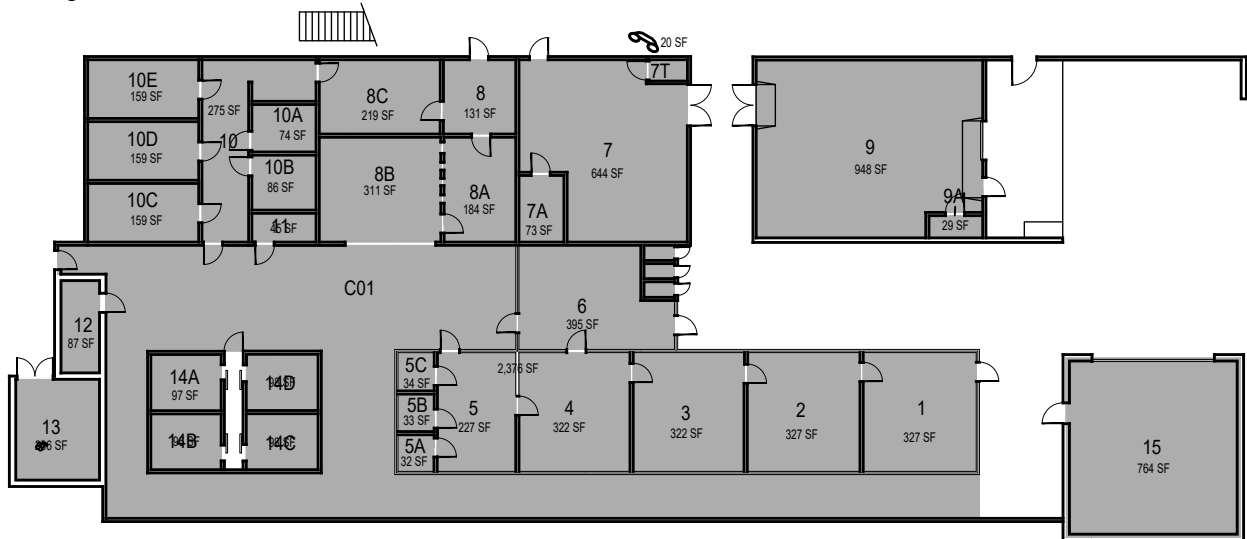

Building 53, Science North

Building 53A, Science North Annex

**CAL POLY**

Science North and Science North Annex

Floor 1  
Space Data [http://afd.calpoly.edu/facilities/spacefacility/space\\_data.asp](http://afd.calpoly.edu/facilities/spacefacility/space_data.asp)

College/Division

October 2020

1"=30'

Building 53, Science North

Building 53A, Science North Annex

**CAL POLY**

Science North and Science North Annex

Floor 2  
Space Data [http://afd.calpoly.edu/facilities/spacefacility/space\\_data.asp](http://afd.calpoly.edu/facilities/spacefacility/space_data.asp)