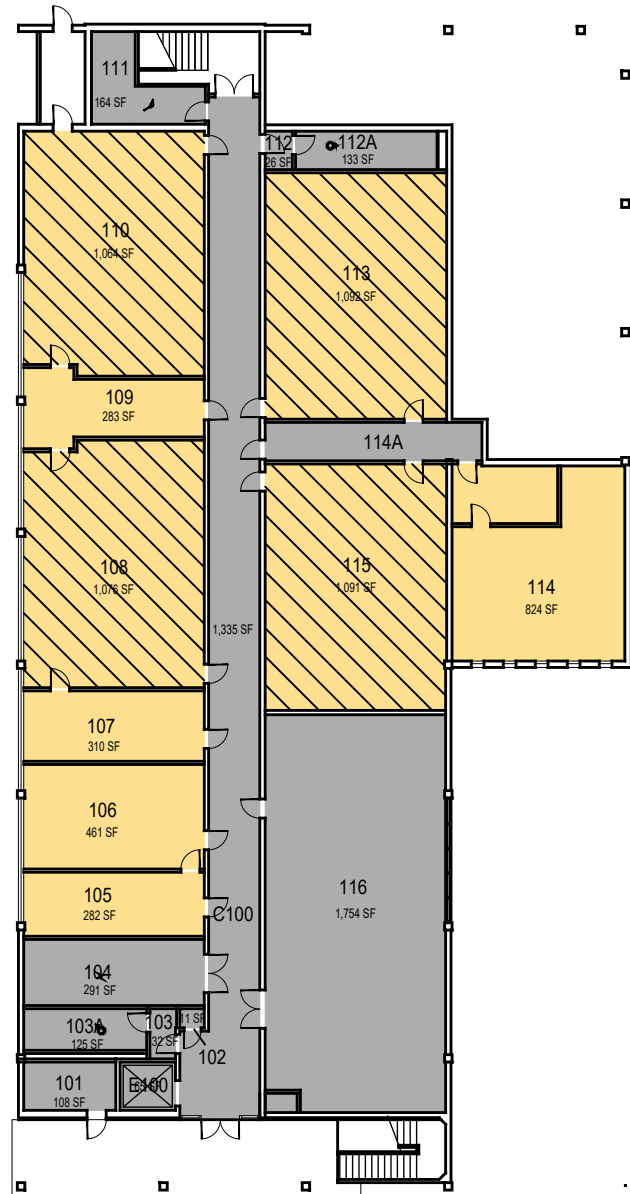

Building 53, Science North

Building 53A, Science North Annex

**CAL POLY**

Science North and Science North Annex

Floor 1  
Space Data [http://afd.calpoly.edu/facilities/spacefacility/space\\_data.asp](http://afd.calpoly.edu/facilities/spacefacility/space_data.asp)

College/Division

October 2020

1"=30'

Building 53, Science North

Building 53A, Science North Annex

**CAL POLY**

Science North and Science North Annex

Floor 2  
Space Data [http://afd.calpoly.edu/facilities/spacefacility/space\\_data.asp](http://afd.calpoly.edu/facilities/spacefacility/space_data.asp)

College/Division

October 2020

1"=30'

**CAL POLY**

Science North and Science North Annex

Floor 3  
Space Data [http://afd.calpoly.edu/facilities/spacefacility/space\\_data.asp](http://afd.calpoly.edu/facilities/spacefacility/space_data.asp)

College/Division

October 2020

1"=30'