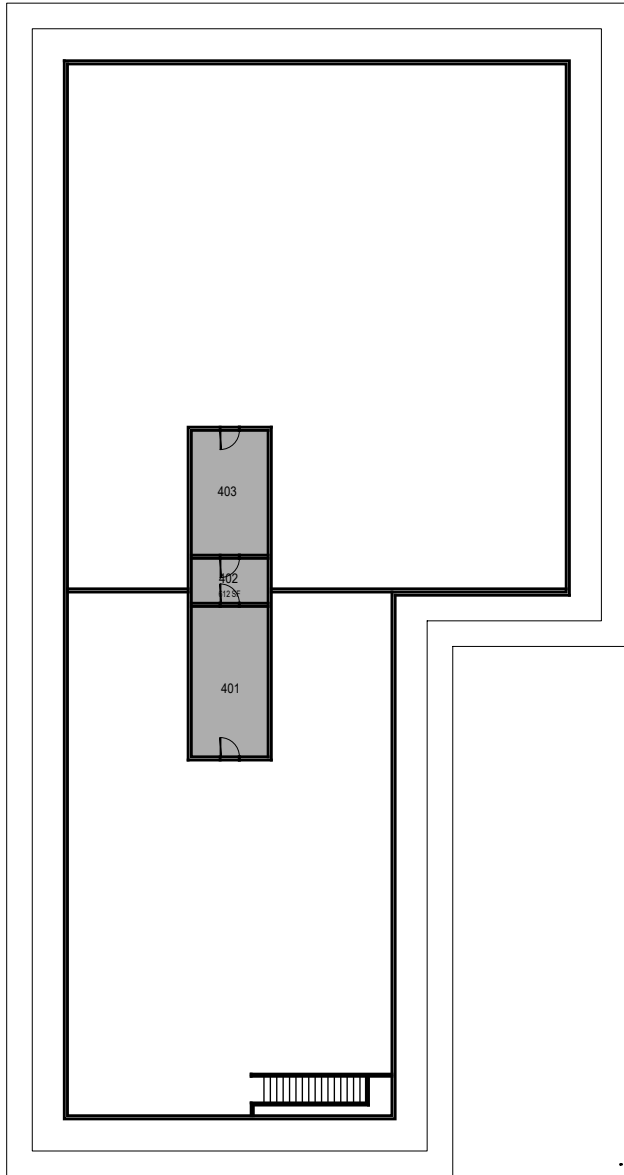

College/Division

October 2020

1"=30'

Building 53, Science North

Building 53A, Science North Annex

**CAL POLY**

Science North and Science North Annex

Floor 2  
Space Data [http://afd.calpoly.edu/facilities/spacefacility/space\\_data.asp](http://afd.calpoly.edu/facilities/spacefacility/space_data.asp)

College/Division

October 2020

1"=30'

**CAL POLY**

Science North and Science North Annex

Floor 3  
Space Data [http://afd.calpoly.edu/facilities/spacefacility/space\\_data.asp](http://afd.calpoly.edu/facilities/spacefacility/space_data.asp)

College/Division

October 2020

1"=30'