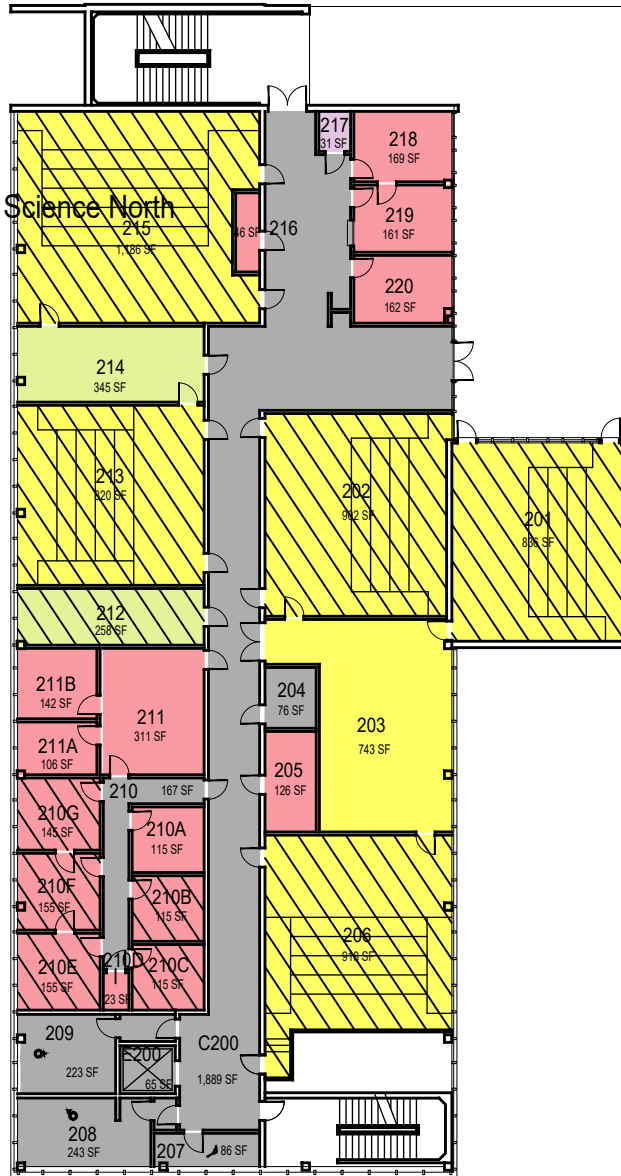

Science North

Floor 1

FACILITIES MANAGEMENT AND DEVELOPMENT

Space Data http://afd.calpoly.edu/facilities/spacefacility/space_data.asp

000 UNASSIGN	400 STUDY	800 HEALTH
100 CLASS	500 SPECIAL	900 RESIDENTIAL
200 LAB	600 GENERAL	
300 OFFICE	700 SUPPORT	

Room Use

March 2022

1"=30'

Building 53, Science North

Science North

Floor 2

FACILITIES MANAGEMENT AND DEVELOPMENT

Space Data http://afd.calpoly.edu/facilities/spacefacility/space_data.asp

000 UNASSIGN	400 STUDY	800 HEALTH
100 CLASS	500 SPECIAL	900 RESIDENTIAL
200 LAB	600 GENERAL	
300 OFFICE	700 SUPPORT	

Room Use

March 2022

1"=30'

Science North

Floor 3

FACILITIES MANAGEMENT AND DEVELOPMENT

Space Data http://afd.calpoly.edu/facilities/spacefacility/space_data.asp

000 UNASSIGN	400 STUDY	800 HEALTH
100 CLASS	500 SPECIAL	900 RESIDENTIAL
200 LAB	600 GENERAL	
300 OFFICE	700 SUPPORT	

March 2022

1"=30'

Room Use