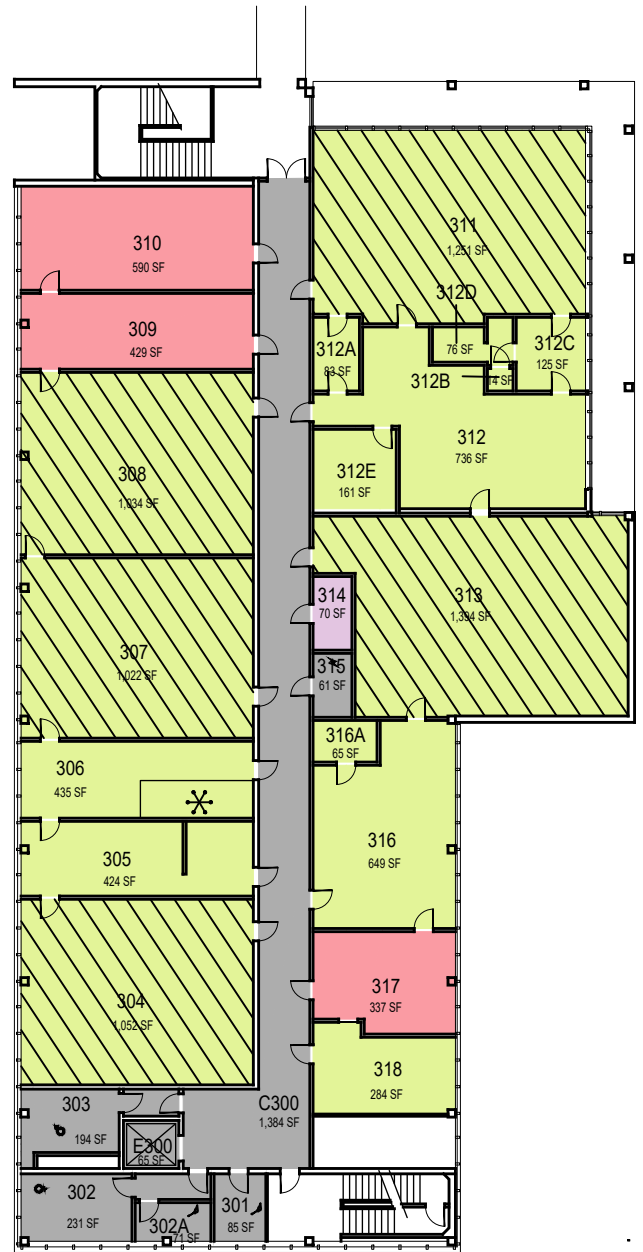

Science North

Floor 1

FACILITIES MANAGEMENT AND DEVELOPMENT

Space Data http://afd.calpoly.edu/facilities/spacefacility/space_data.asp

000 UNASSIGN	400 STUDY	800 HEALTH
100 CLASS	500 SPECIAL	900 RESIDENTIAL
200 LAB	600 GENERAL	
300 OFFICE	700 SUPPORT	

Room Use

March 2022

1"=30'

Building 53, Science North

Science North

Floor 2

FACILITIES MANAGEMENT AND DEVELOPMENT

Space Data http://afd.calpoly.edu/facilities/spacefacility/space_data.asp

000 UNASSIGN	400 STUDY	800 HEALTH
100 CLASS	500 SPECIAL	900 RESIDENTIAL
200 LAB	600 GENERAL	
300 OFFICE	700 SUPPORT	

Room Use

March 2022

1"=30'

Science North

Floor 3

FACILITIES MANAGEMENT AND DEVELOPMENT

Space Data http://afd.calpoly.edu/facilities/spacefacility/space_data.asp

000 UNASSIGN	400 STUDY	800 HEALTH
100 CLASS	500 SPECIAL	900 RESIDENTIAL
200 LAB	600 GENERAL	
300 OFFICE	700 SUPPORT	

March 2022

1"=30'

Room Use