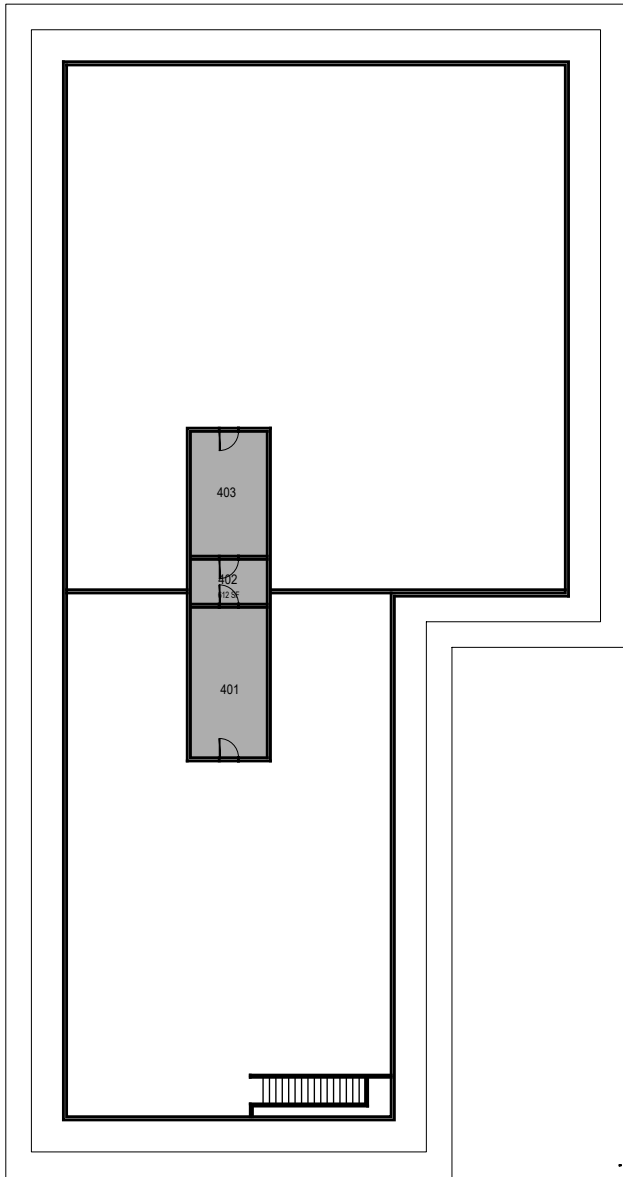

Science North

Floor 1

FACILITIES MANAGEMENT AND DEVELOPMENT

Space Data http://afd.calpoly.edu/facilities/spacefacility/space_data.asp

000 UNASSIGN	400 STUDY	800 HEALTH
100 CLASS	500 SPECIAL	900 RESIDENTIAL
200 LAB	600 GENERAL	
300 OFFICE	700 SUPPORT	

Room Use

March 2022

1"=30'

Building 53, Science North

Science North

Floor 2

FACILITIES MANAGEMENT AND DEVELOPMENT

Space Data http://afd.calpoly.edu/facilities/spacefacility/space_data.asp

000 UNASSIGN	400 STUDY	800 HEALTH
100 CLASS	500 SPECIAL	900 RESIDENTIAL
200 LAB	600 GENERAL	
300 OFFICE	700 SUPPORT	

Room Use

March 2022

1"=30'

Science North

Floor 3

FACILITIES MANAGEMENT AND DEVELOPMENT

Space Data http://afd.calpoly.edu/facilities/spacefacility/space_data.asp