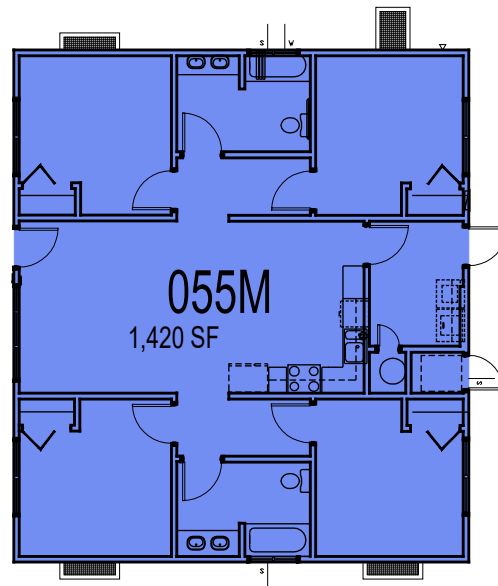

Beef Cattle Evaluation Center
Residence 055-A

Beef Cattle Evaluation Center
Modular Residence 055-M

Beef Cattle Evaluation Center
Office 055-B

Beef Cattle Evaluation Center

55-Multiple
Space Data http://afd.calpoly.edu/facilities/spacefacility/space_data.asp

FACILITIES MANAGEMENT AND DEVELOPMENT

000 UNASSIGN	400 STUDY	800 HEALTH
100 CLASS	500 SPECIAL	900 RESIDENTIAL
200 LAB	600 GENERAL	
300 OFFICE	700 SUPPORT	

Room Use

October 2020

1"=15"