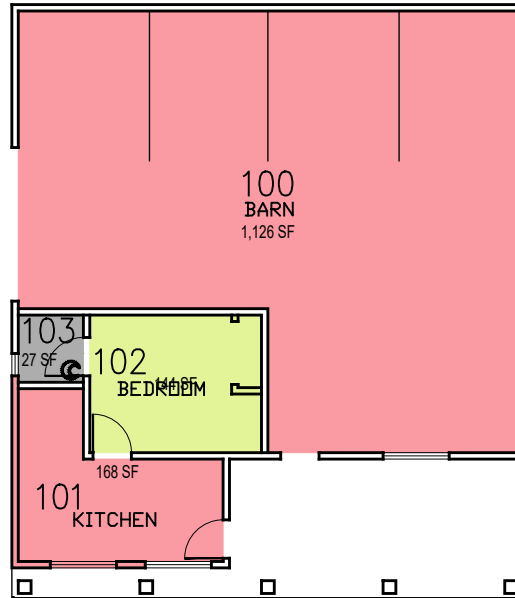

Beef Cattle Evaluation Center
Residence 055-A

Beef Cattle Evaluation Center
Modular Residence 055-M

Beef Cattle Evaluation Center
Office 055-B

Beef Cattle Evaluation Center

55-Multiple

FACILITIES MANAGEMENT AND DEVELOPMENT

Space Data http://afd.calpoly.edu/facilities/spacefacility/space_data.asp

000 UNASSIGN	400 STUDY	800 HEALTH
100 CLASS	500 SPECIAL	900 RESIDENTIAL
200 LAB	600 GENERAL	
300 OFFICE	700 SUPPORT	

Room Use

March 2022

1"=15"