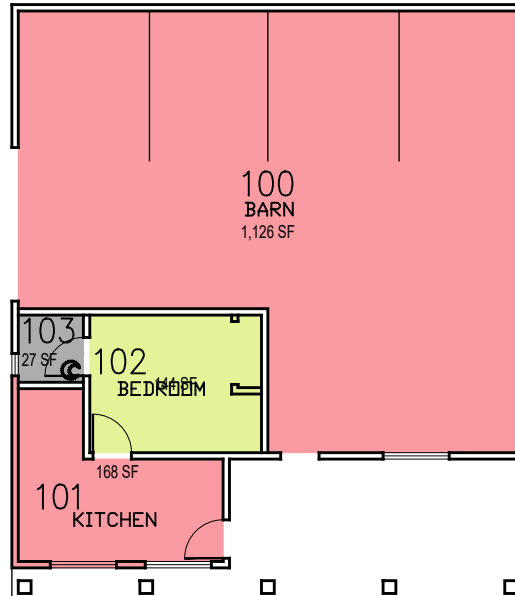

Beef Cattle Evaluation Center
Residence 055-A

Beef Cattle Evaluation Center
Modular Residence 055-M

Beef Cattle Evaluation Center
Office 055-B

Beef Cattle Evaluation Center

55-Multiple
Space Data http://afd.calpoly.edu/facilities/spacefacility/space_data.asp

FACILITIES MANAGEMENT AND DEVELOPMENT

000 UNASSIGN	400 STUDY	800 HEALTH
100 CLASS	500 SPECIAL	900 RESIDENTIAL
200 LAB	600 GENERAL	
300 OFFICE	700 SUPPORT	

Room Use

October 2020

1"=15"