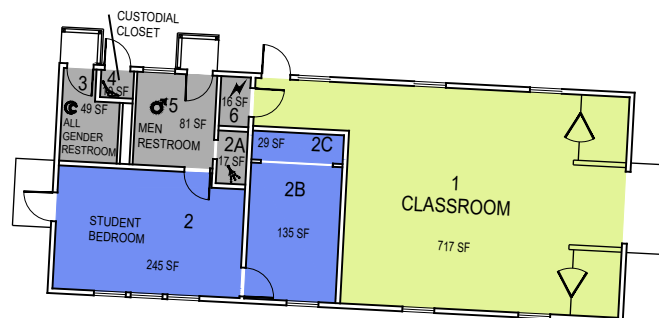

FARROWING UNIT

056-C Old Farrowing Unit

FINISHING UNIT

056-B Swine Unit Addition

056-0 Swine Unit

CAL POLY

Swine Unit

Multiple Space Data http://afd.calpoly.edu/facilities/spacefacility/space_data.asp

FACILITIES MANAGEMENT AND DEVELOPMENT

000 UNASSIGN	400 STUDY	800 HEALTH
100 CLASS	500 SPECIAL	900 RESIDENTIAL
200 LAB	600 GENERAL	
300 OFFICE	700 SUPPORT	

Room Use

October 2020

20'_1

056-F Gilt Gestation Shed