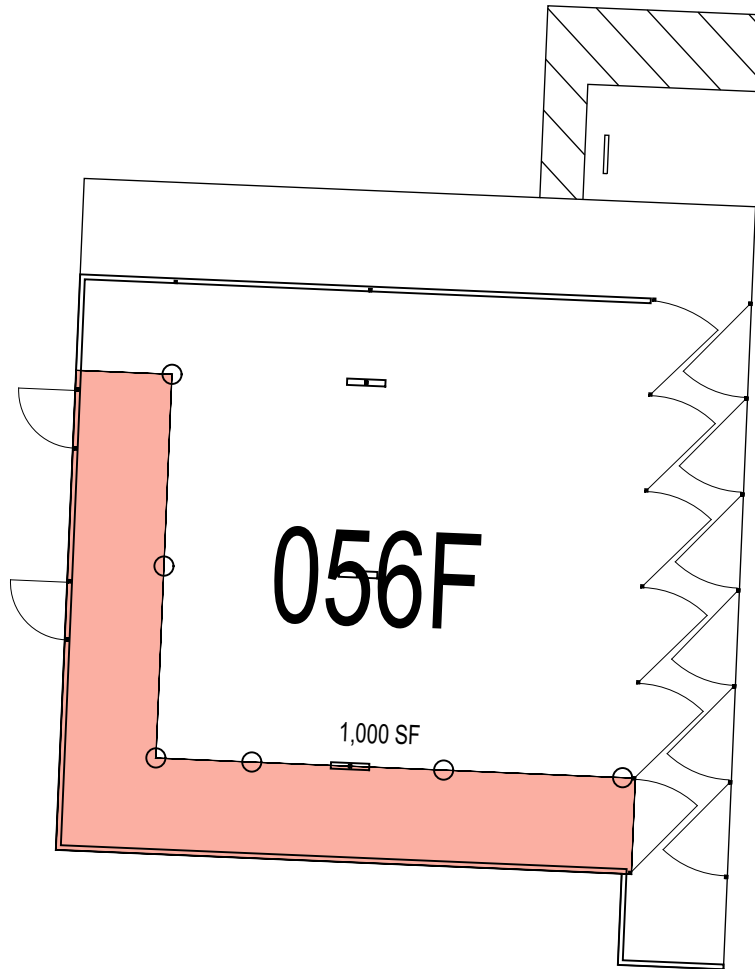

FARROWING UNIT

056-C Old Farrowing Unit

FINISHING UNIT

056-B Swine Unit Addition

056-0 Swine Unit

CAL POLY

Swine Unit

Multiple Space Data http://afd.calpoly.edu/facilities/spacefacility/space_data.asp

FACILITIES MANAGEMENT AND DEVELOPMENT

000 UNASSIGN	400 STUDY	800 HEALTH
100 CLASS	500 SPECIAL	900 RESIDENTIAL
200 LAB	600 GENERAL	
300 OFFICE	700 SUPPORT	

Room Use

October 2020

20'_1

056-F Gilt Gestation Shed