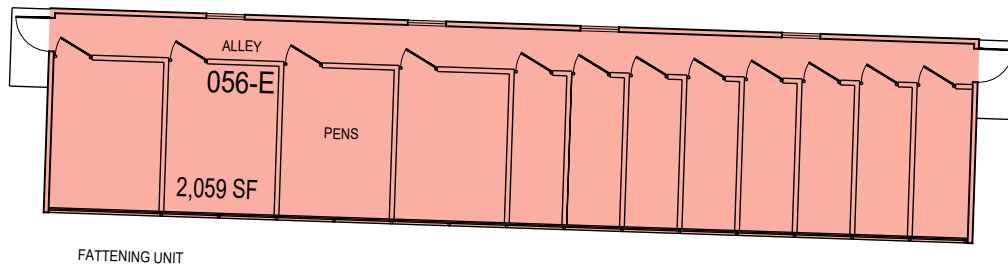

FARROWING UNIT

056-C Old Farrowing Unit

FINISHING UNIT

056-B Swine Unit Addition

056-0 Swine Unit

CAL POLY

Swine Unit

Multiple Space Data http://afd.calpoly.edu/facilities/spacefacility/space_data.asp

FACILITIES MANAGEMENT AND DEVELOPMENT

000 UNASSIGN	400 STUDY	800 HEALTH
100 CLASS	500 SPECIAL	900 RESIDENTIAL
200 LAB	600 GENERAL	
300 OFFICE	700 SUPPORT	

Room Use

October 2020

20'_1

056-F Gilt Gestation Shed