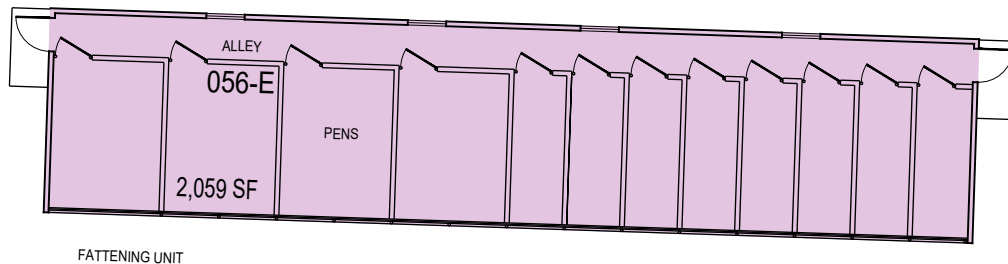

### Swine Unit

Multiple Space Data [http://afd.calpoly.edu/facilities/spacefacility/space\\_data.asp](http://afd.calpoly.edu/facilities/spacefacility/space_data.asp)

00000 UNASSIGN	107500 OCOB	120000 ACAD AFRS	137500 UNIV DEV
102500 CAFES	110000 CLA	120400 ITS	140000 STUD AFRS
105000 CAED	112500 CENG	121300 DIV/INCL	145000 PRESIDENT
117500 CSM	125000 AFD	150000 UNIV SUP	

**056-F Gilt Gestation Shed**

**056-E Fattening Unit**

Swine Unit

Multiple Space Data [http://afd.calpoly.edu/facilities/spacefacility/space\\_data.asp](http://afd.calpoly.edu/facilities/spacefacility/space_data.asp)