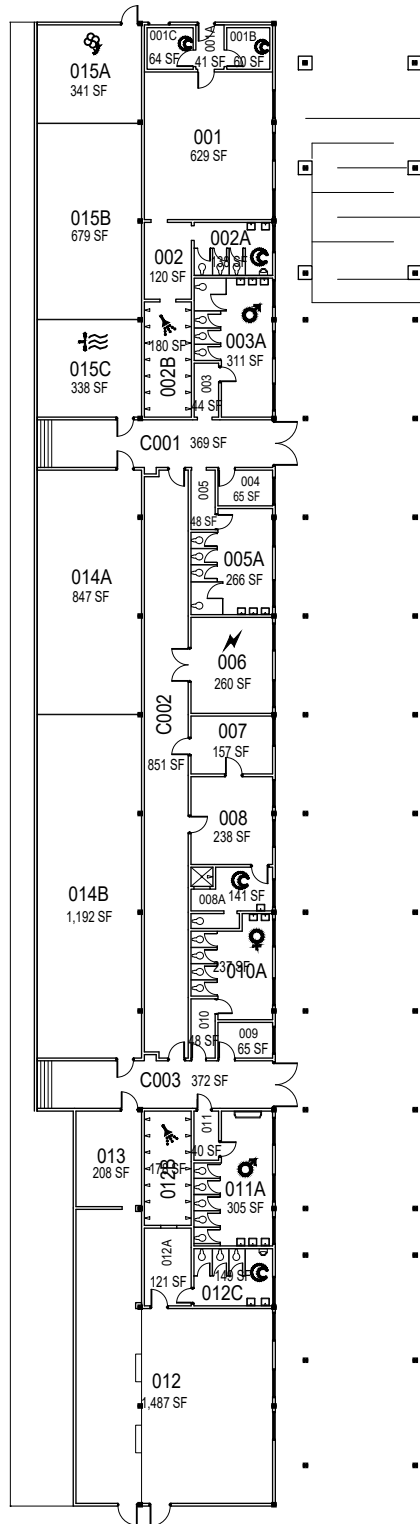

061E
232 SF
Concession
(Street Level)

Street Level

Bleacher Level

Suite Level

Spanos Stadium

West Bleachers 061-D
Space Data http://afd.calpoly.edu/facilities/spacefacility/space_data.asp

Spaces Under Bleachers