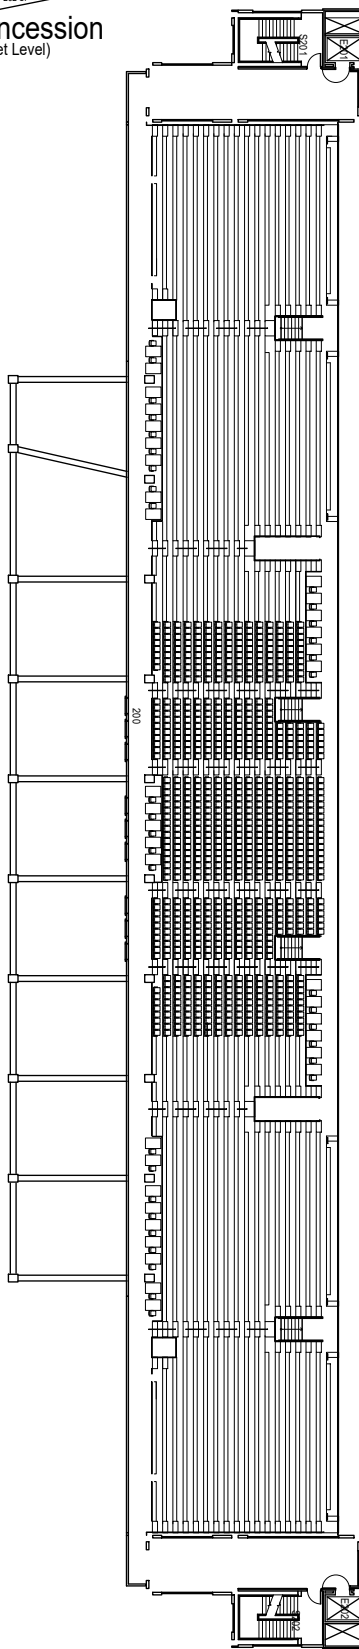

061E
232 SF
Concession
(Street Level)

Street Level

Bleacher Level

Suite Level

Spanos Stadium

West Bleachers 061-D
Space Data http://afd.calpoly.edu/facilities/spacefacility/space_data.asp

Spaces Under Bleachers

Press Box

016A
016B
016C

CAL POLY

Spanos Stadium

East Bleachers 061-0
Space Data http://afd.calpoly.edu/facilities/spacefacility/space_data.asp