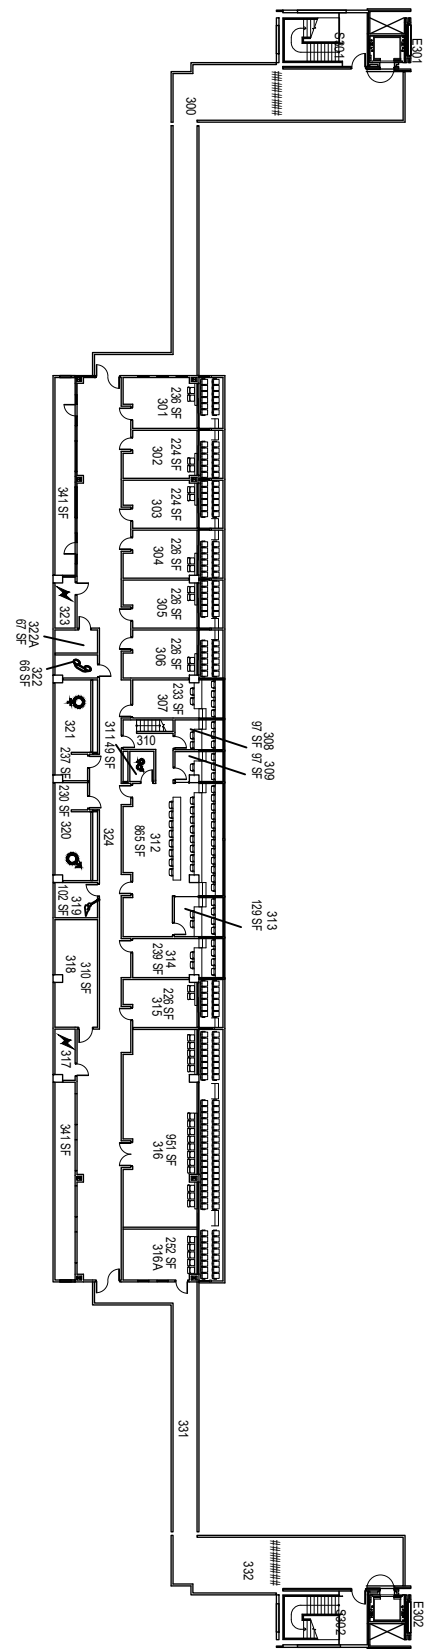

061E
232 SF
Concession
(Street Level)

Street Level

Bleacher Level

Suite Level

Spanos Stadium

West Bleachers 061-D
Space Data http://afd.calpoly.edu/facilities/spacefacility/space_data.asp

Spaces Under Bleachers

Press Box

016A
016B
016C

CAL POLY

Spanos Stadium

East Bleachers 061-0
Space Data http://afd.calpoly.edu/facilities/spacefacility/space_data.asp