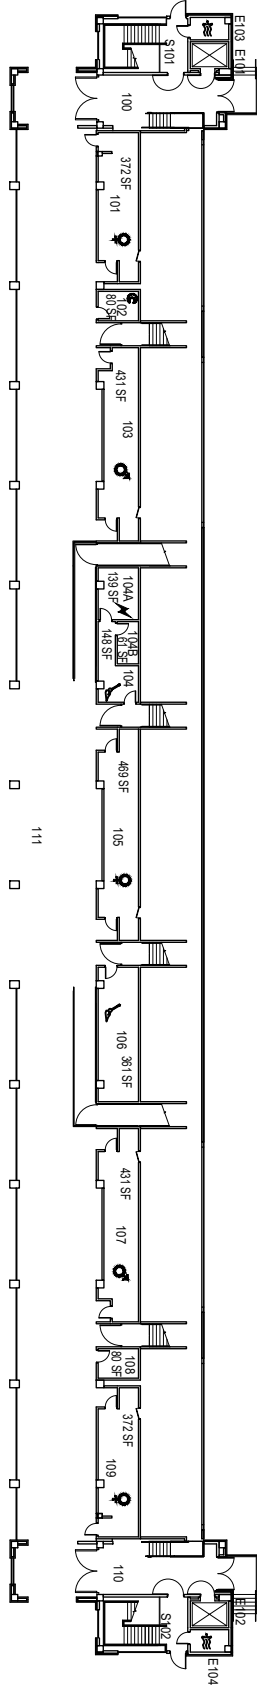

061E
232 SF
Concession
(Street Level)

Street Level

Bleacher Level

Suite Level

Spanos Stadium

West Bleachers 061-D
Space Data http://afd.calpoly.edu/facilities/spacefacility/space_data.asp

Spaces Under Bleachers

Press Box

016A
016B
016C

CAL POLY

Spanos Stadium

East Bleachers 061-0
Space Data http://afd.calpoly.edu/facilities/spacefacility/space_data.asp