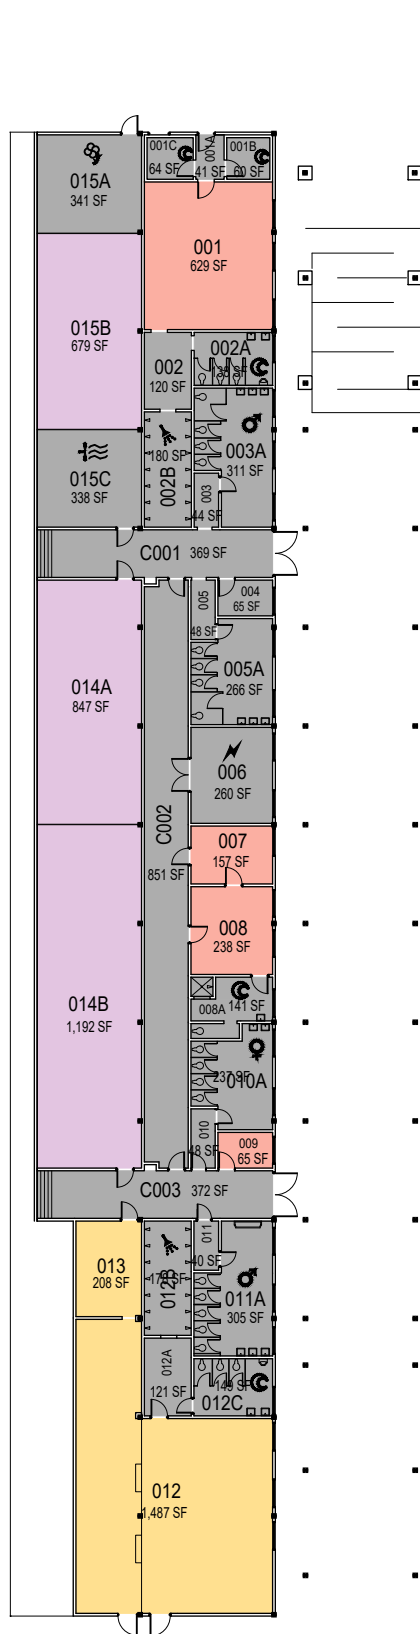

Street Level

Bleacher Level

Suite Level

CAL POLY

Spanos Stadium

West Bleachers 061-D

Space Data http://afd.calpoly.edu/facilities/spacefacility/space_data.asp

FACILITIES MANAGEMENT AND DEVELOPMENT

000 UNASSIGN	400 STUDY	800 HEALTH
100 CLASS	500 SPECIAL	900 RESIDENTIAL
200 LAB	600 GENERAL	
300 OFFICE	700 SUPPORT	

October 2020

1"=50'

Room Use

Spaces Under Bleachers

Press Box

016A
016B
016C

Spanos Stadium

Room Use

October 2020

1"=35'