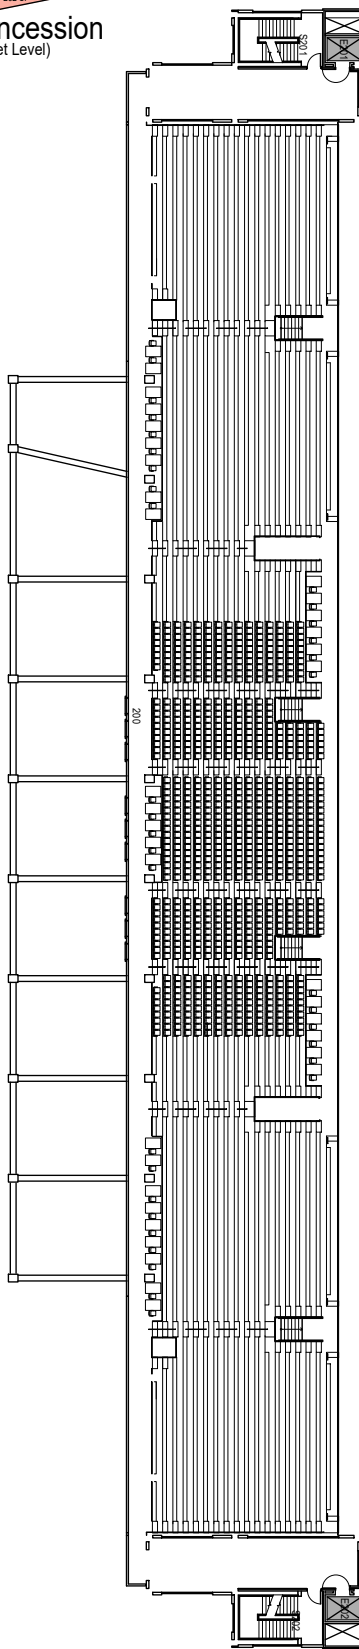

061E
232 SF
Concession
(Street Level)

Street Level

Bleacher Level

Suite Level

Spanos Stadium

West Bleachers 061-D

FACILITIES MANAGEMENT AND DEVELOPMENT

Space Data http://afd.calpoly.edu/facilities/spacefacility/space_data.asp

000 UNASSIGN	400 STUDY	800 HEALTH
100 CLASS	500 SPECIAL	900 RESIDENTIAL
200 LAB	600 GENERAL	
300 OFFICE	700 SUPPORT	

Room Use

March 2022

1"=50'

Spaces Under Bleachers

Press Box

016A
016B
016C

Spanos Stadium

Room Use

March 2022

1"=35'