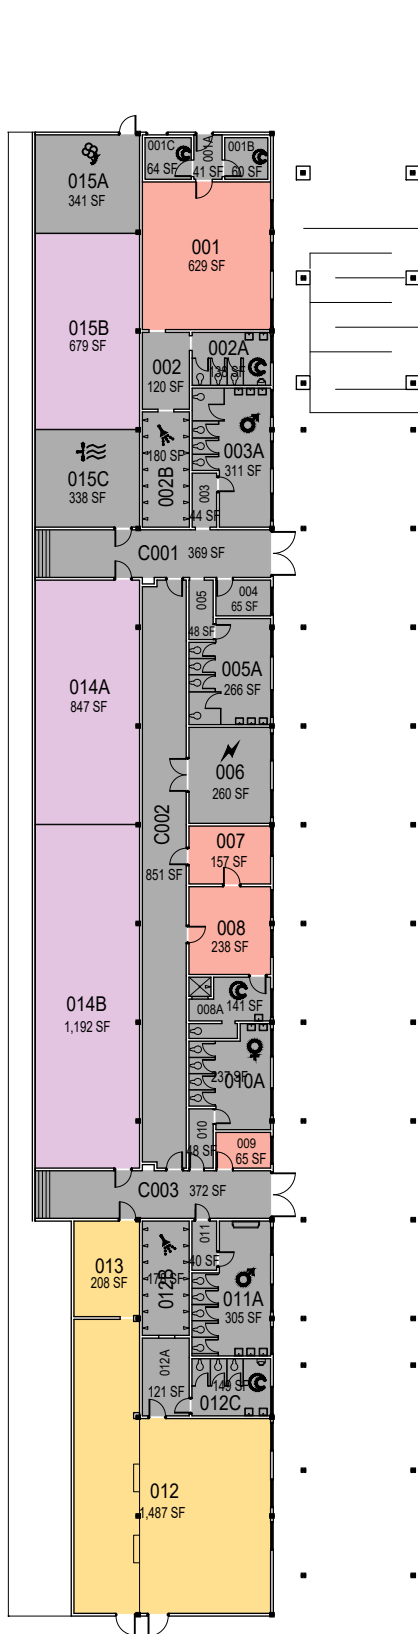

061E
232 SF
Concession
(Street Level)

Street Level

Bleacher Level

Suite Level

Spanos Stadium

West Bleachers 061-D

FACILITIES MANAGEMENT AND DEVELOPMENT

Space Data http://afd.calpoly.edu/facilities/spacefacility/space_data.asp

000 UNASSIGN	400 STUDY	800 HEALTH
100 CLASS	500 SPECIAL	900 RESIDENTIAL
200 LAB	600 GENERAL	
300 OFFICE	700 SUPPORT	

Room Use

March 2022

1"=50'

Spaces Under Bleachers

Press Box

016A
016B
016C

Spanos Stadium

Room Use

March 2022

1"=35'