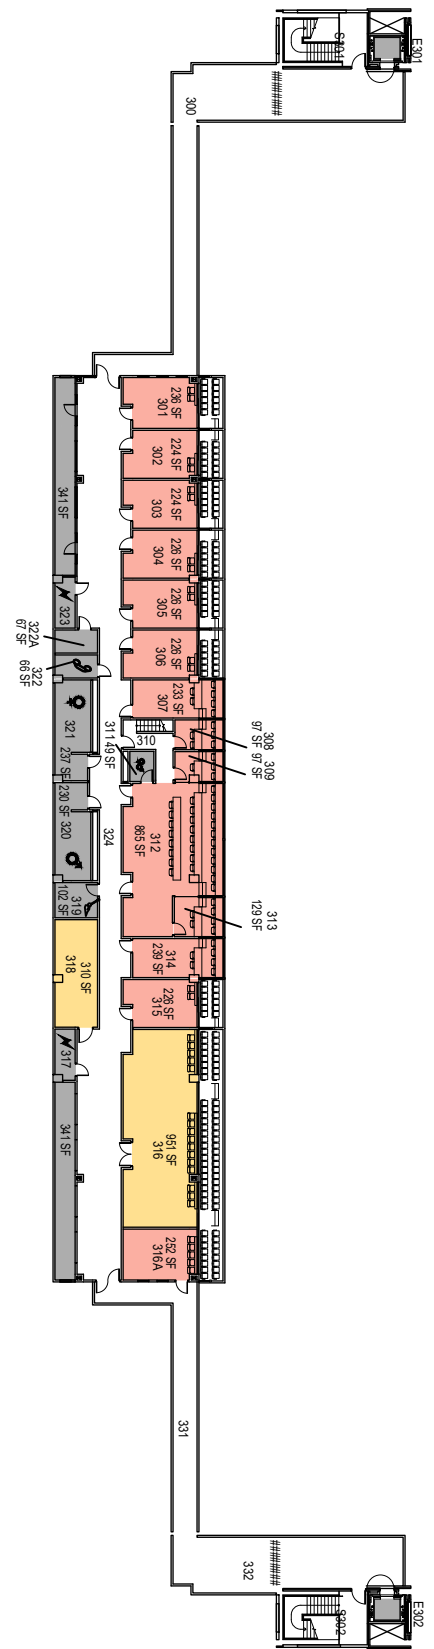

061E
232 SF
Concession
(Street Level)

Street Level

Bleacher Level

Suite Level

Spanos Stadium

West Bleachers 061-D

FACILITIES MANAGEMENT AND DEVELOPMENT

Space Data http://afd.calpoly.edu/facilities/spacefacility/space_data.asp

000 UNASSIGN	400 STUDY	800 HEALTH
100 CLASS	500 SPECIAL	900 RESIDENTIAL
200 LAB	600 GENERAL	
300 OFFICE	700 SUPPORT	

Room Use

March 2022

1"=50'

Spaces Under Bleachers

Press Box

016A
016B
016C

Spanos Stadium

Room Use

March 2022

1"=35'