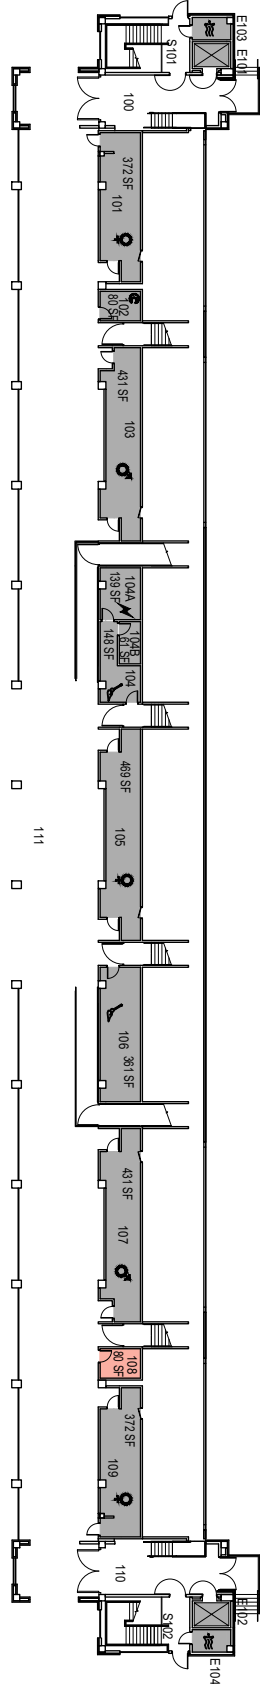

061E
232 SF
Concession
(Street Level)

Street Level

Bleacher Level

Suite Level

Spanos Stadium

West Bleachers 061-D

FACILITIES MANAGEMENT AND DEVELOPMENT

Space Data http://afd.calpoly.edu/facilities/spacefacility/space_data.asp

000 UNASSIGN	400 STUDY	800 HEALTH
100 CLASS	500 SPECIAL	900 RESIDENTIAL
200 LAB	600 GENERAL	
300 OFFICE	700 SUPPORT	

Room Use

March 2022

1"=50'

Spaces Under Bleachers

Press Box

016A
016B
016C

Spanos Stadium

Room Use

March 2022

1"=35'