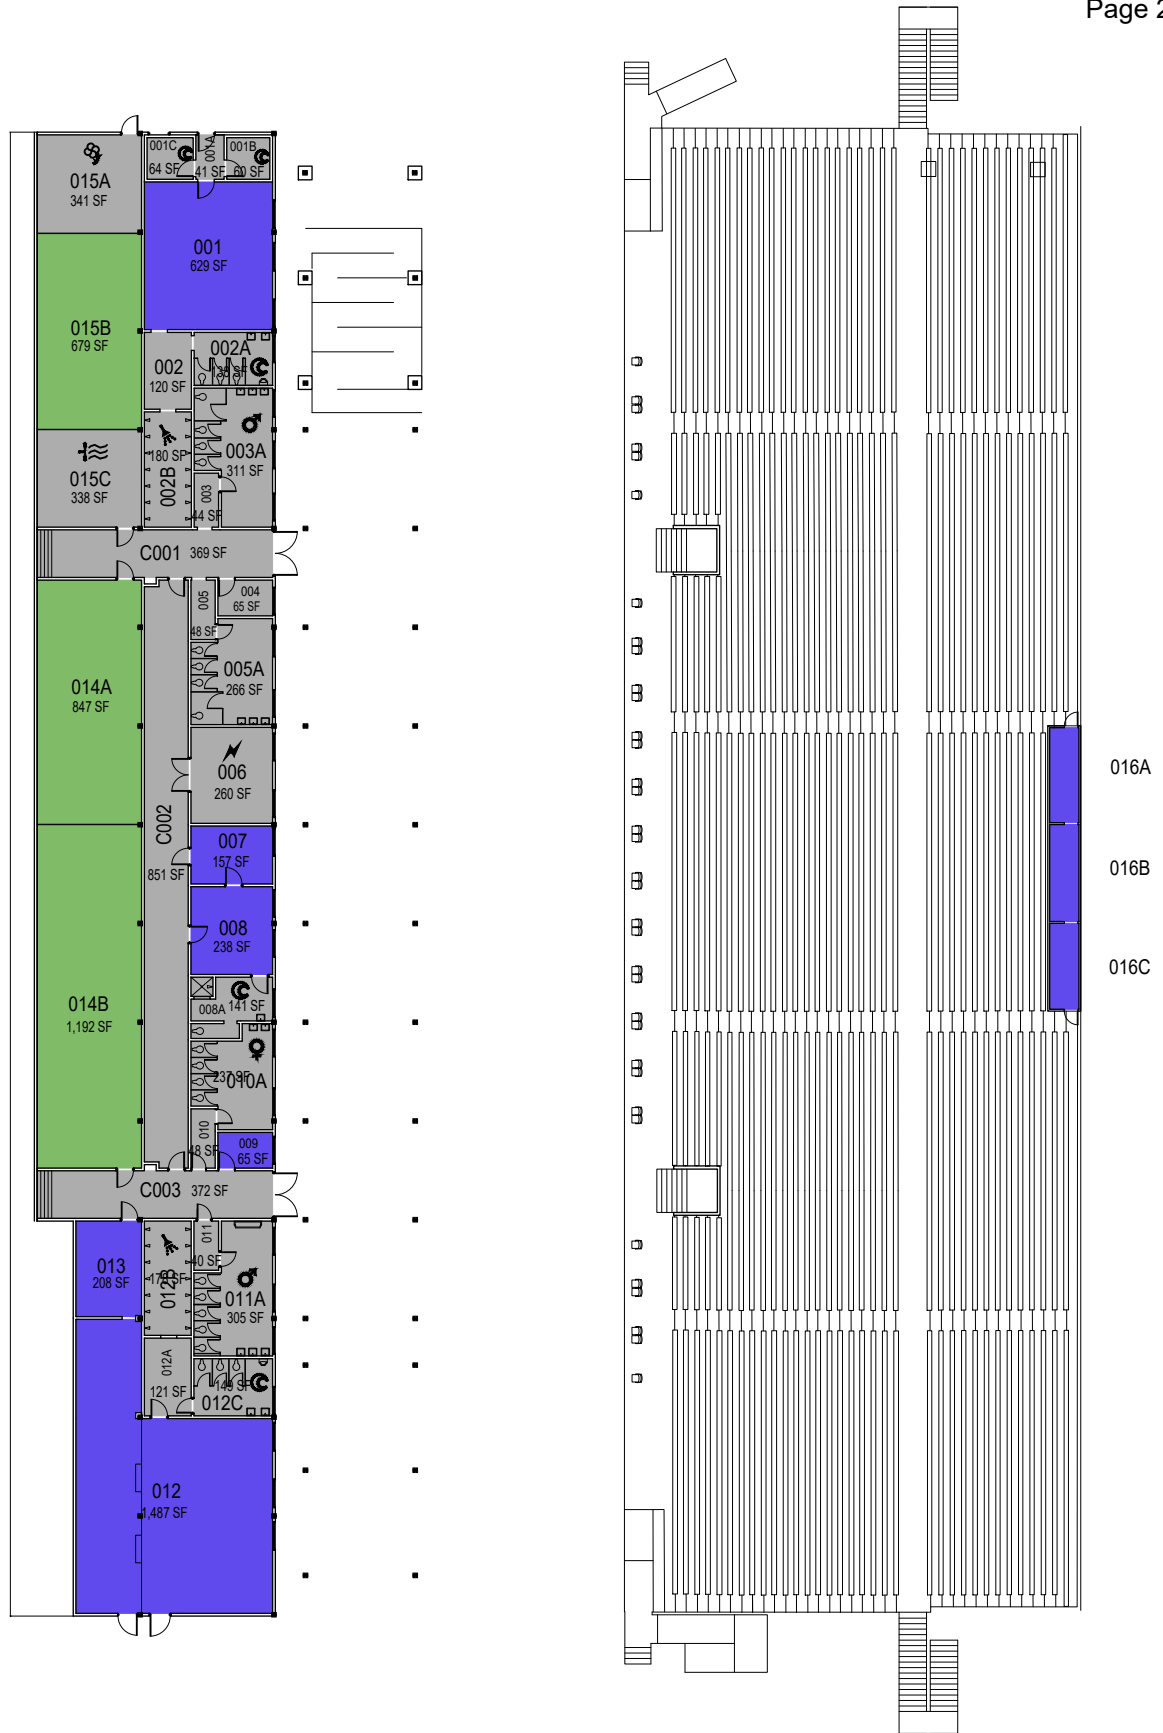

Street Level

Bleacher Level

Suite Level

**CAL POLY**

**Spanos Stadium**

West Bleachers 061-D

Space Data [http://afd.calpoly.edu/facilities/spacefacility/space\\_data.asp](http://afd.calpoly.edu/facilities/spacefacility/space_data.asp)

October 2020

1"=50'

College/Division

Spaces Under Bleachers

Press Box

October 2020

1"=35'

College/Division