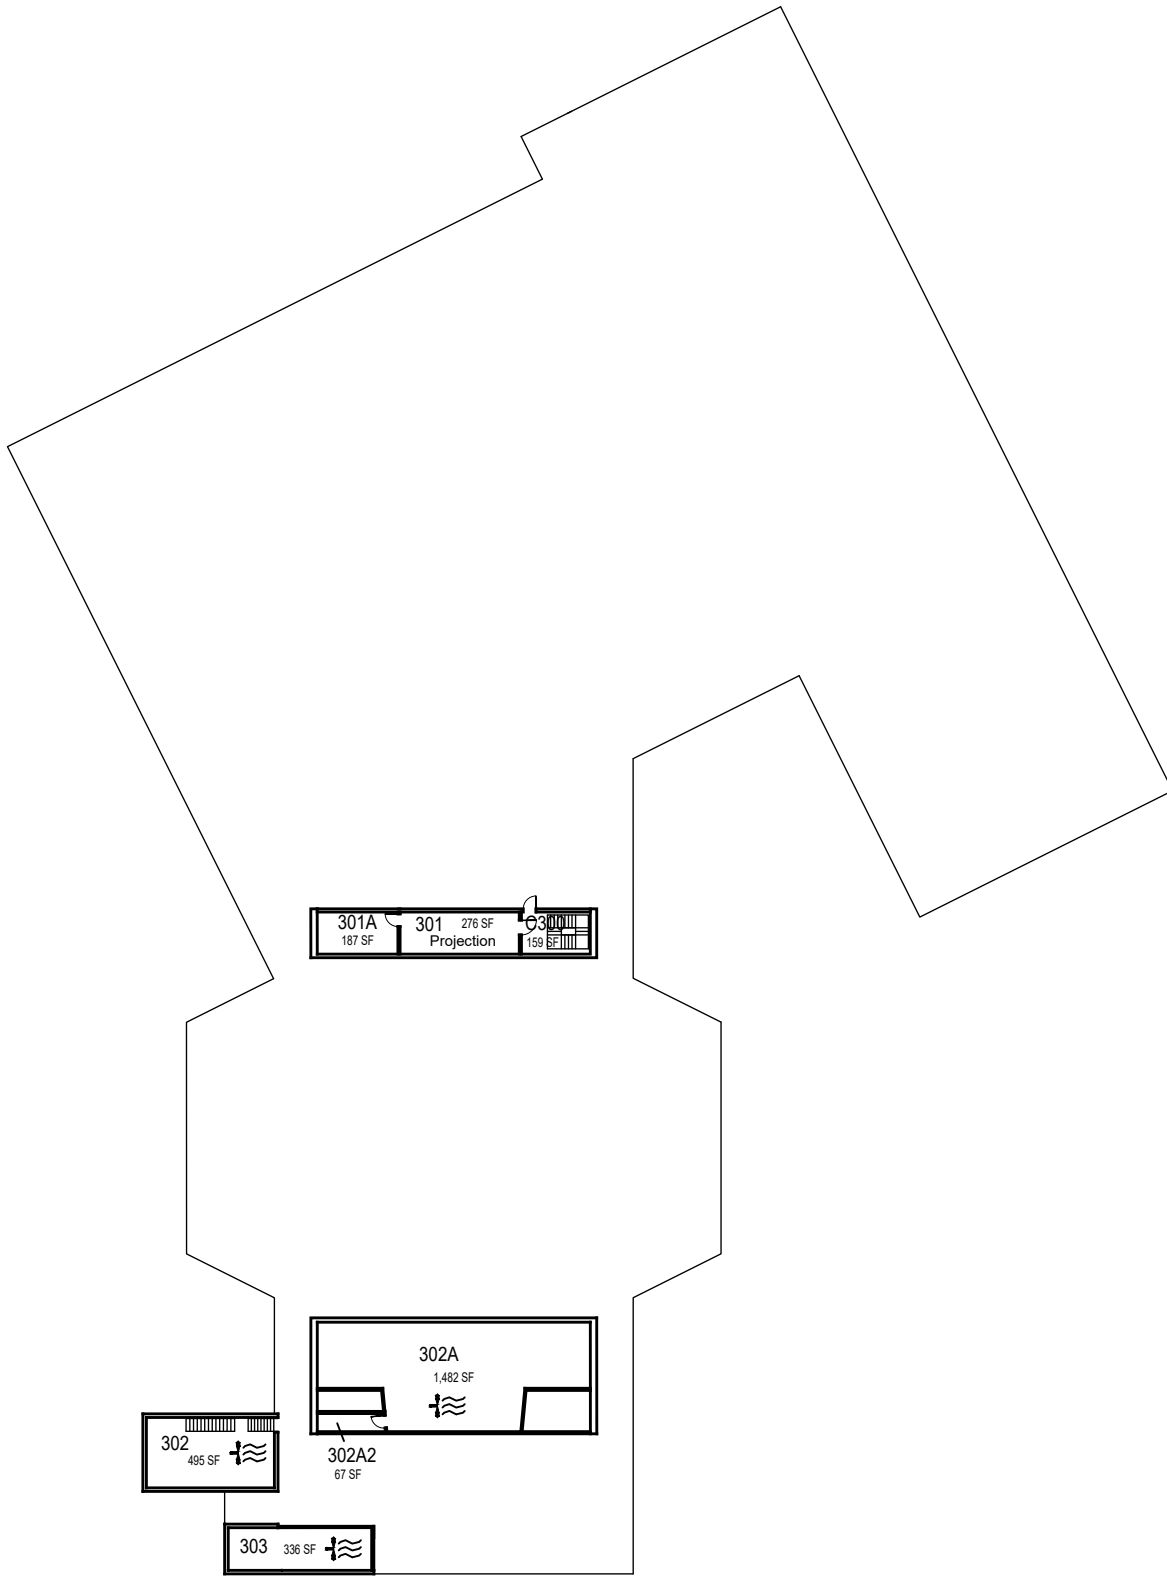

CAL POLY

Julian A. McPhee University
Union

Upper Mezzanine
Space Data <http://afd.calpoly.edu/facilities/spacefacility/space_data.asp>

FACILITIES MANAGEMENT AND DEVELOPMENT

October 2020

1"=45'