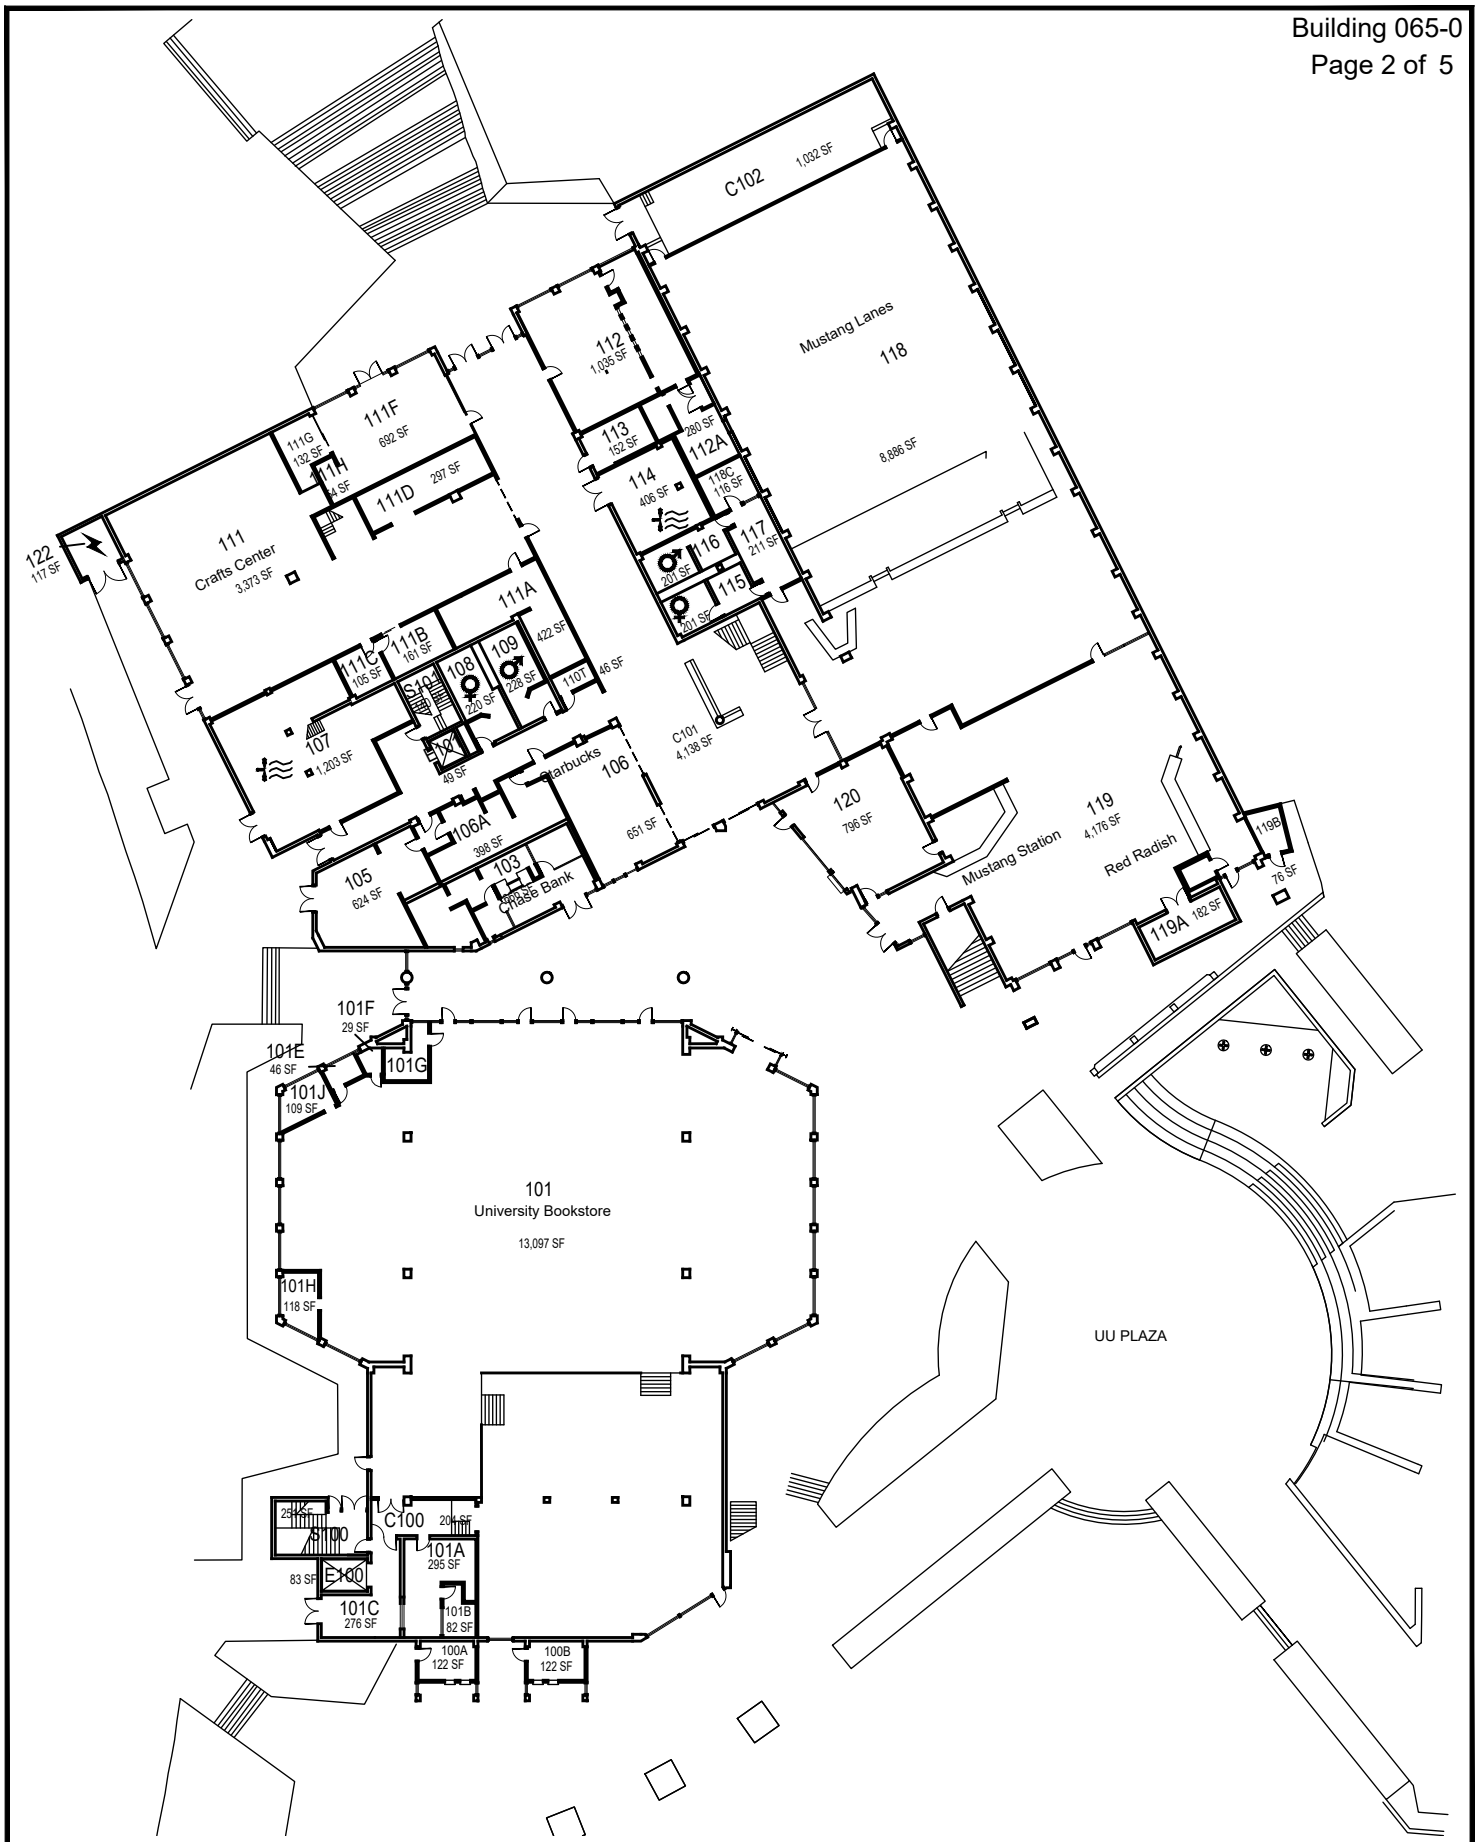

CAL POLY

Julian A. McPhee University
Union

Basement
Space Data http://afd.calpoly.edu/facilities/spacefacility/space_data.asp

FACILITIES MANAGEMENT AND DEVELOPMENT

October 2020

1"=45'

CAL POLY

Julian A. McPhee University
Union

Floor 1
Space Data http://afd.calpoly.edu/facilities/spacefacility/space_data.asp

FACILITIES MANAGEMENT AND DEVELOPMENT

October 2020

1"=45'

CAL POLY

Julian A. McPhee University
Union

Book Store Mezzanine

Space Data http://afd.calpoly.edu/facilities/spacefacility/space_data.asp

FACILITIES MANAGEMENT AND DEVELOPMENT

October 2020

1"=45'

CAL POLY

Julian A. McPhee University
Union

Floor 2
Space Data http://afd.calpoly.edu/facilities/spacefacility/space_data.asp

FACILITIES MANAGEMENT AND DEVELOPMENT