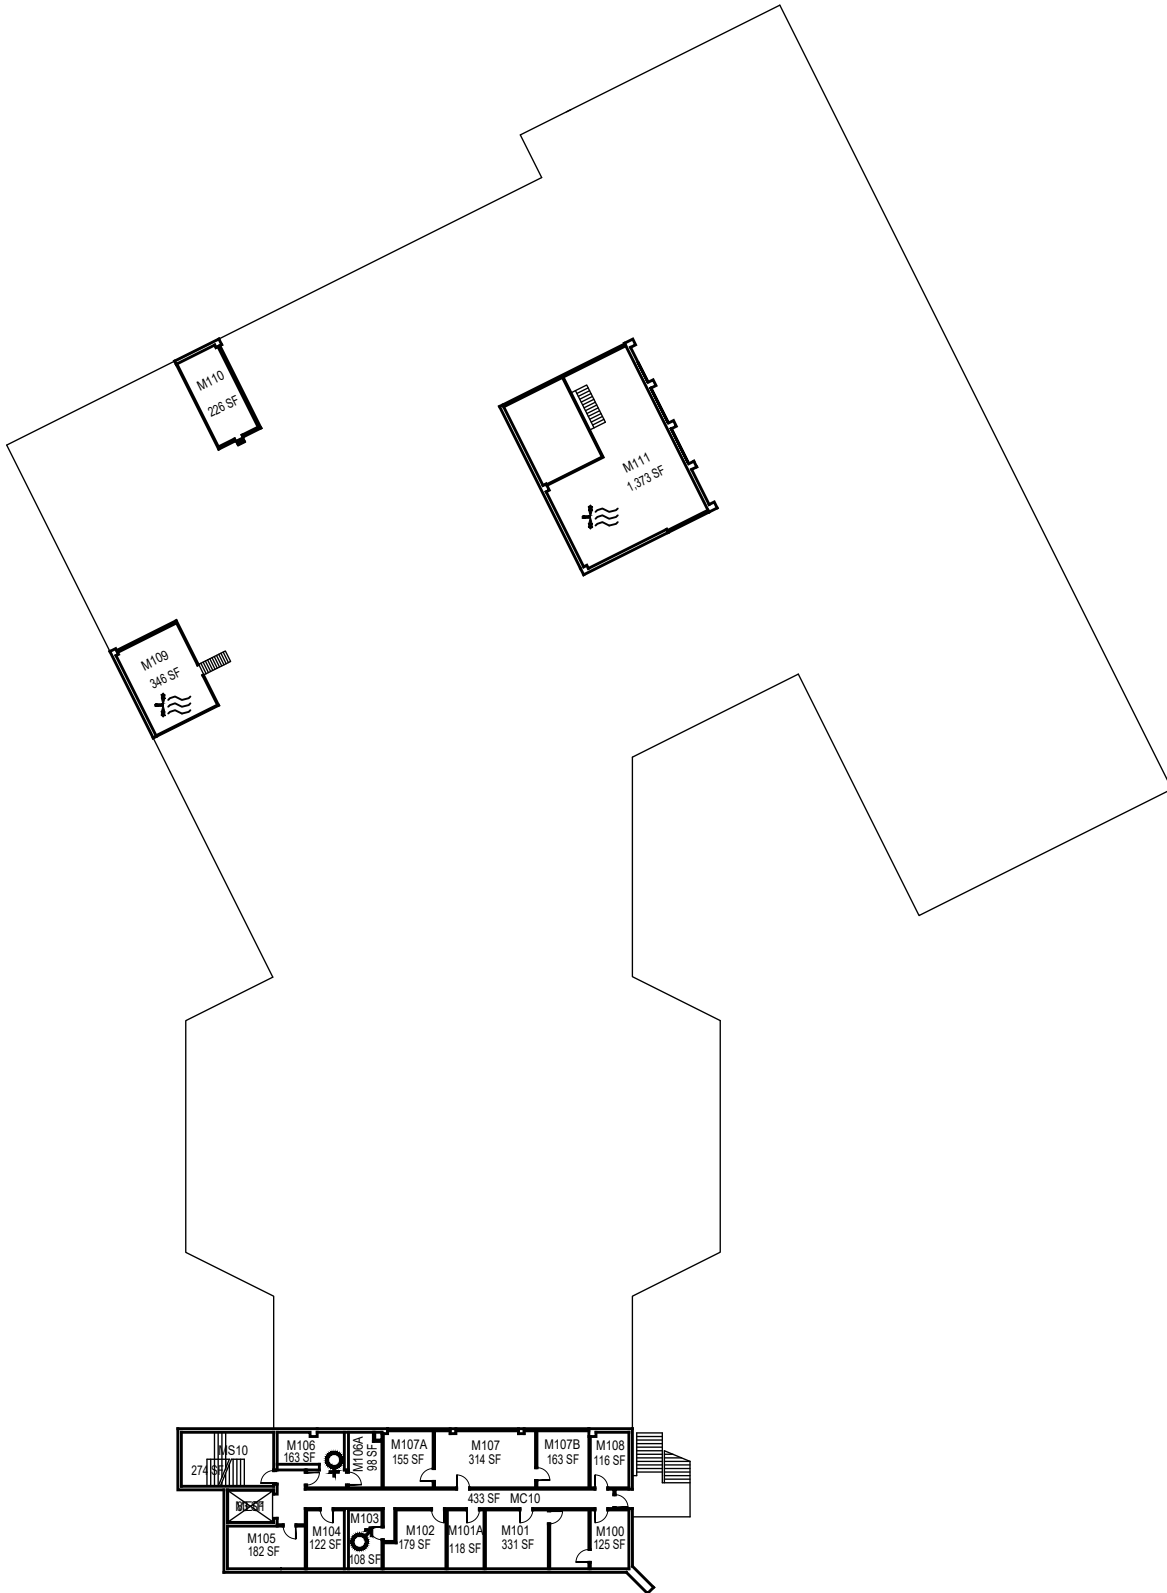

CAL POLY

Julian A. McPhee University
Union

Basement
Space Data http://afd.calpoly.edu/facilities/spacefacility/space_data.asp

FACILITIES MANAGEMENT AND DEVELOPMENT

October 2020

1"=45'

CAL POLY

Julian A. McPhee University
Union

Floor 1
Space Data http://afd.calpoly.edu/facilities/spacefacility/space_data.asp

FACILITIES MANAGEMENT AND DEVELOPMENT

October 2020

1"=45'

CAL POLY

Julian A. McPhee University
Union

Book Store Mezzanine

Space Data http://afd.calpoly.edu/facilities/spacefacility/space_data.asp

FACILITIES MANAGEMENT AND DEVELOPMENT

October 2020

1"=45'

CAL POLY

Julian A. McPhee University
Union

Floor 2
Space Data http://afd.calpoly.edu/facilities/spacefacility/space_data.asp

FACILITIES MANAGEMENT AND DEVELOPMENT