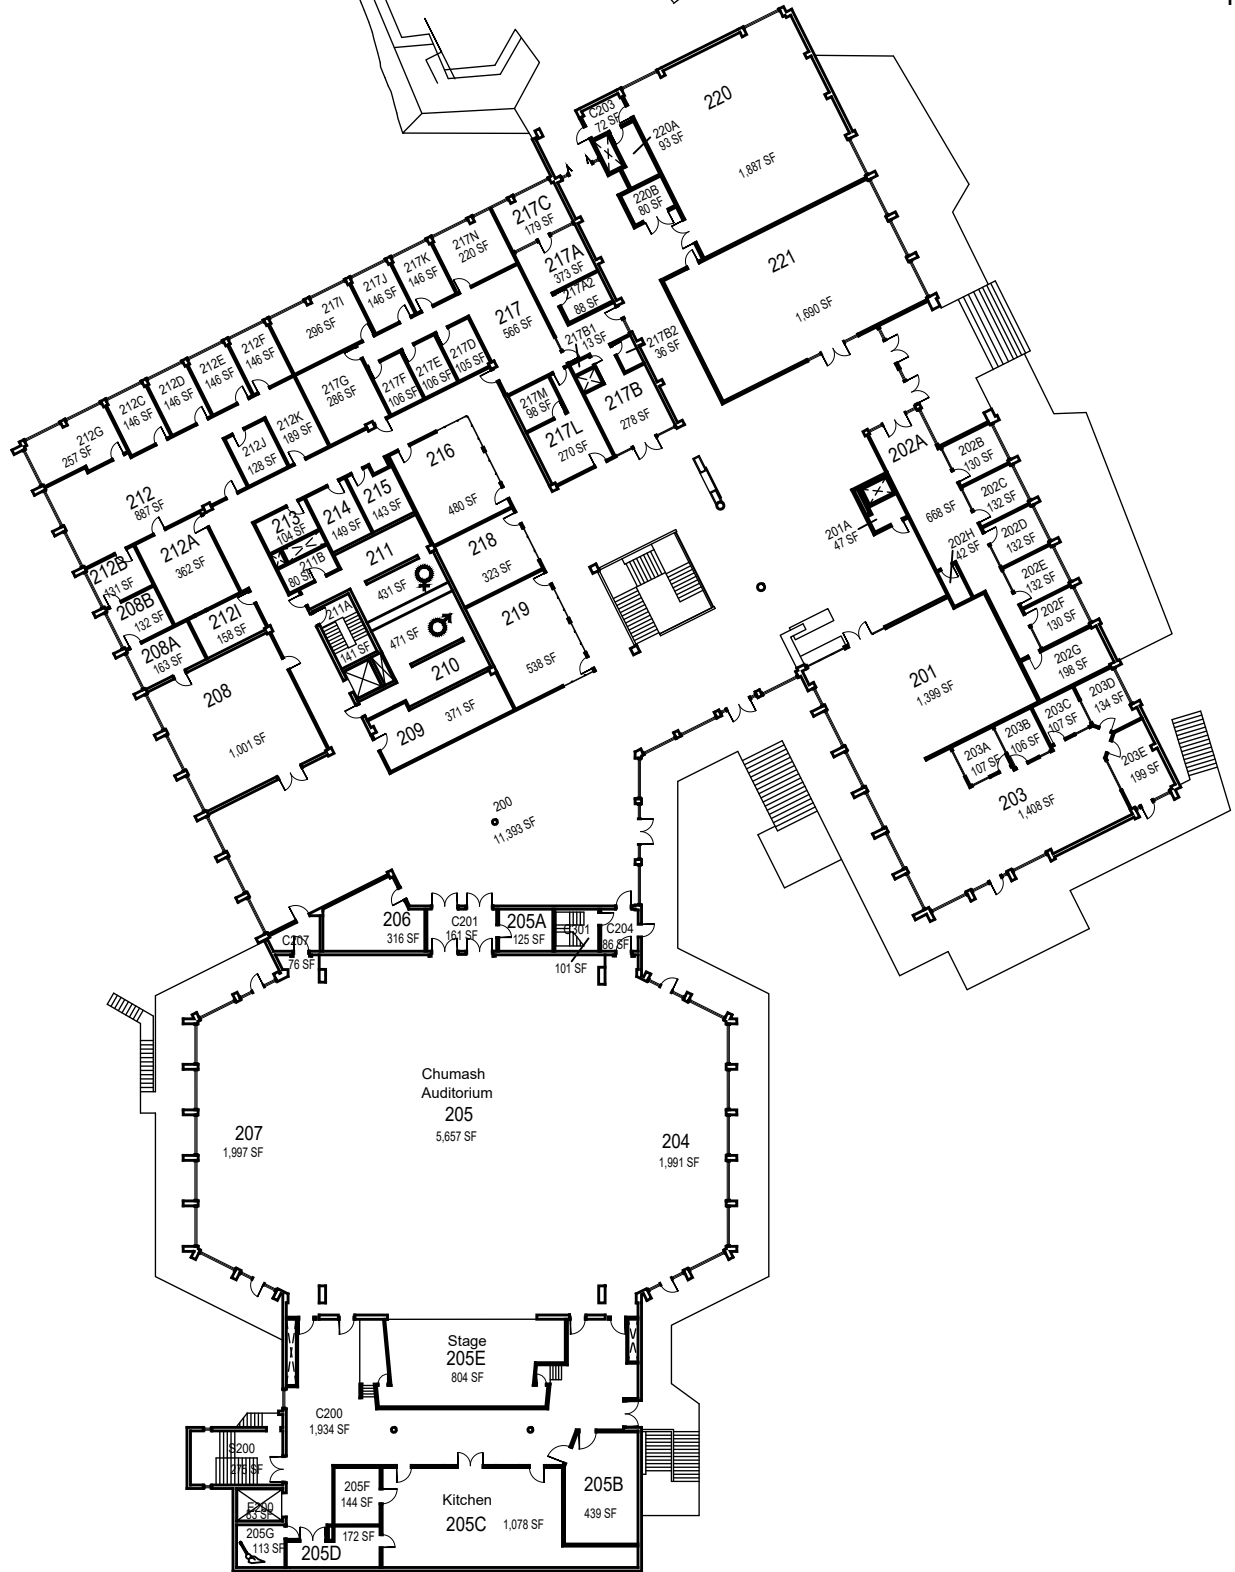

CAL POLY

Julian A. McPhee University
Union

Basement
Space Data http://afd.calpoly.edu/facilities/spacefacility/space_data.asp

FACILITIES MANAGEMENT AND DEVELOPMENT

October 2020

1"=45'

CAL POLY

Julian A. McPhee University
Union

Floor 1
Space Data http://afd.calpoly.edu/facilities/spacefacility/space_data.asp

FACILITIES MANAGEMENT AND DEVELOPMENT

October 2020

1"=45'

CAL POLY

Julian A. McPhee University
Union

Book Store Mezzanine

Space Data http://afd.calpoly.edu/facilities/spacefacility/space_data.asp

FACILITIES MANAGEMENT AND DEVELOPMENT

October 2020

1"=45'

CAL POLY

Julian A. McPhee University
Union

Floor 2
Space Data http://afd.calpoly.edu/facilities/spacefacility/space_data.asp

FACILITIES MANAGEMENT AND DEVELOPMENT