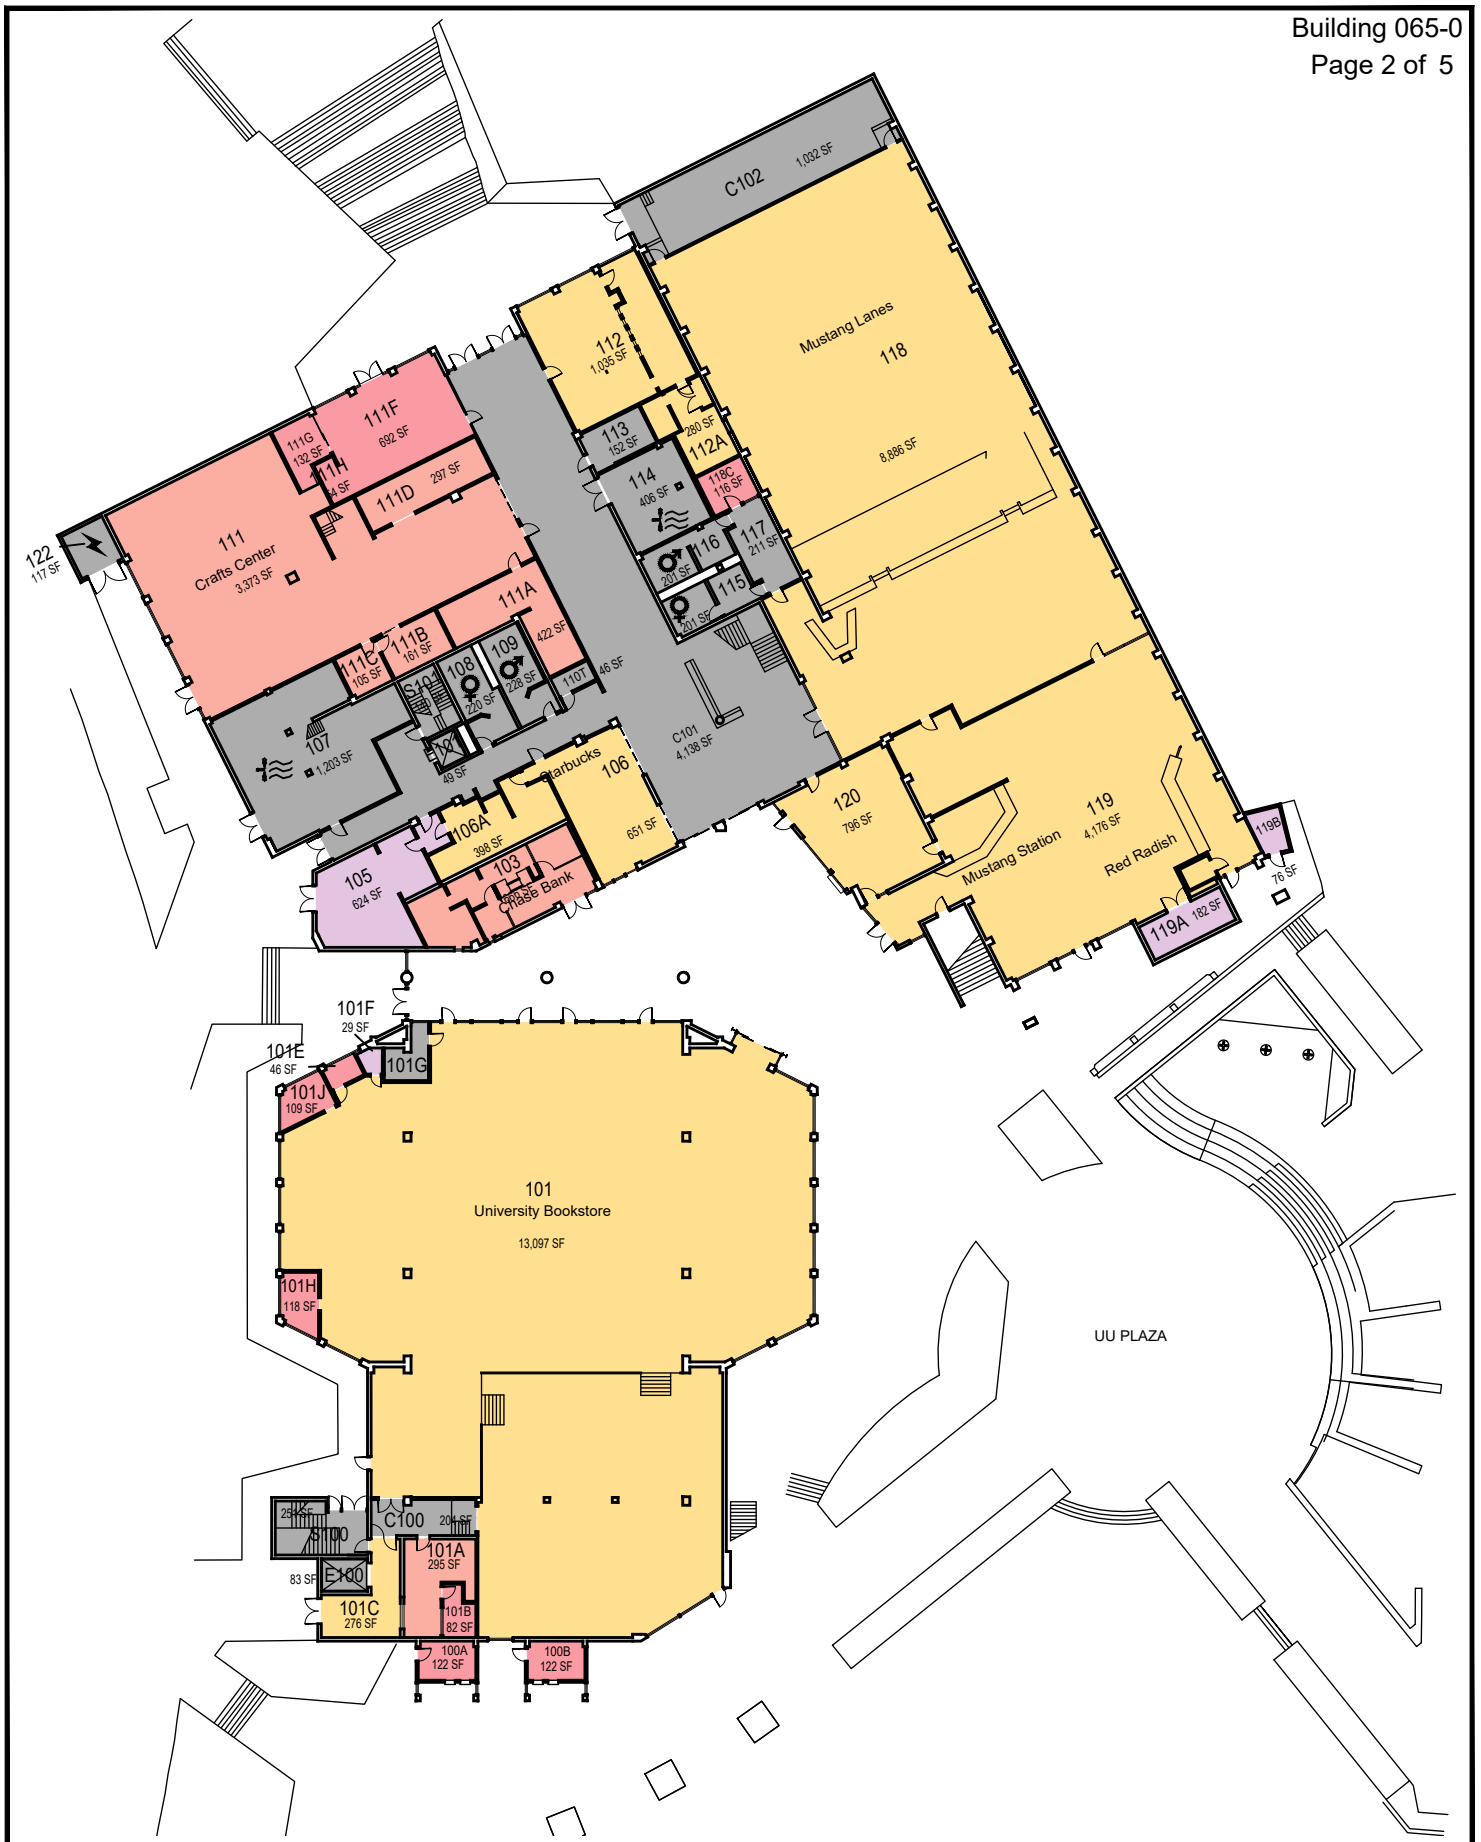

CAL POLY

Julian A. McPhee University
Union

Basement

Space Data http://afd.calpoly.edu/facilities/spacefacility/space_data.asp

FACILITIES MANAGEMENT AND DEVELOPMENT

000 UNASSIGN	400 STUDY	800 HEALTH
100 CLASS	500 SPECIAL	900 RESIDENTIAL
200 LAB	600 GENERAL	
300 OFFICE	700 SUPPORT	

Room Use

October 2020

1"=45'

CAL POLY

Julian A. McPhee University
Union

Floor 1
Space Data http://afd.calpoly.edu/facilities/spacefacility/space_data.asp

FACILITIES MANAGEMENT AND DEVELOPMENT

000 UNASSIGN	400 STUDY	800 HEALTH
100 CLASS	500 SPECIAL	900 RESIDENTIAL
200 LAB	600 GENERAL	
300 OFFICE	700 SUPPORT	

October 2020

1"=45'

Room Use

CAL POLY

Julian A. McPhee University
Union

Book Store Mezzanine

Space Data http://afd.calpoly.edu/facilities/spacefacility/space_data.asp

FACILITIES MANAGEMENT AND DEVELOPMENT

Room Use

October 2020

1"=45'