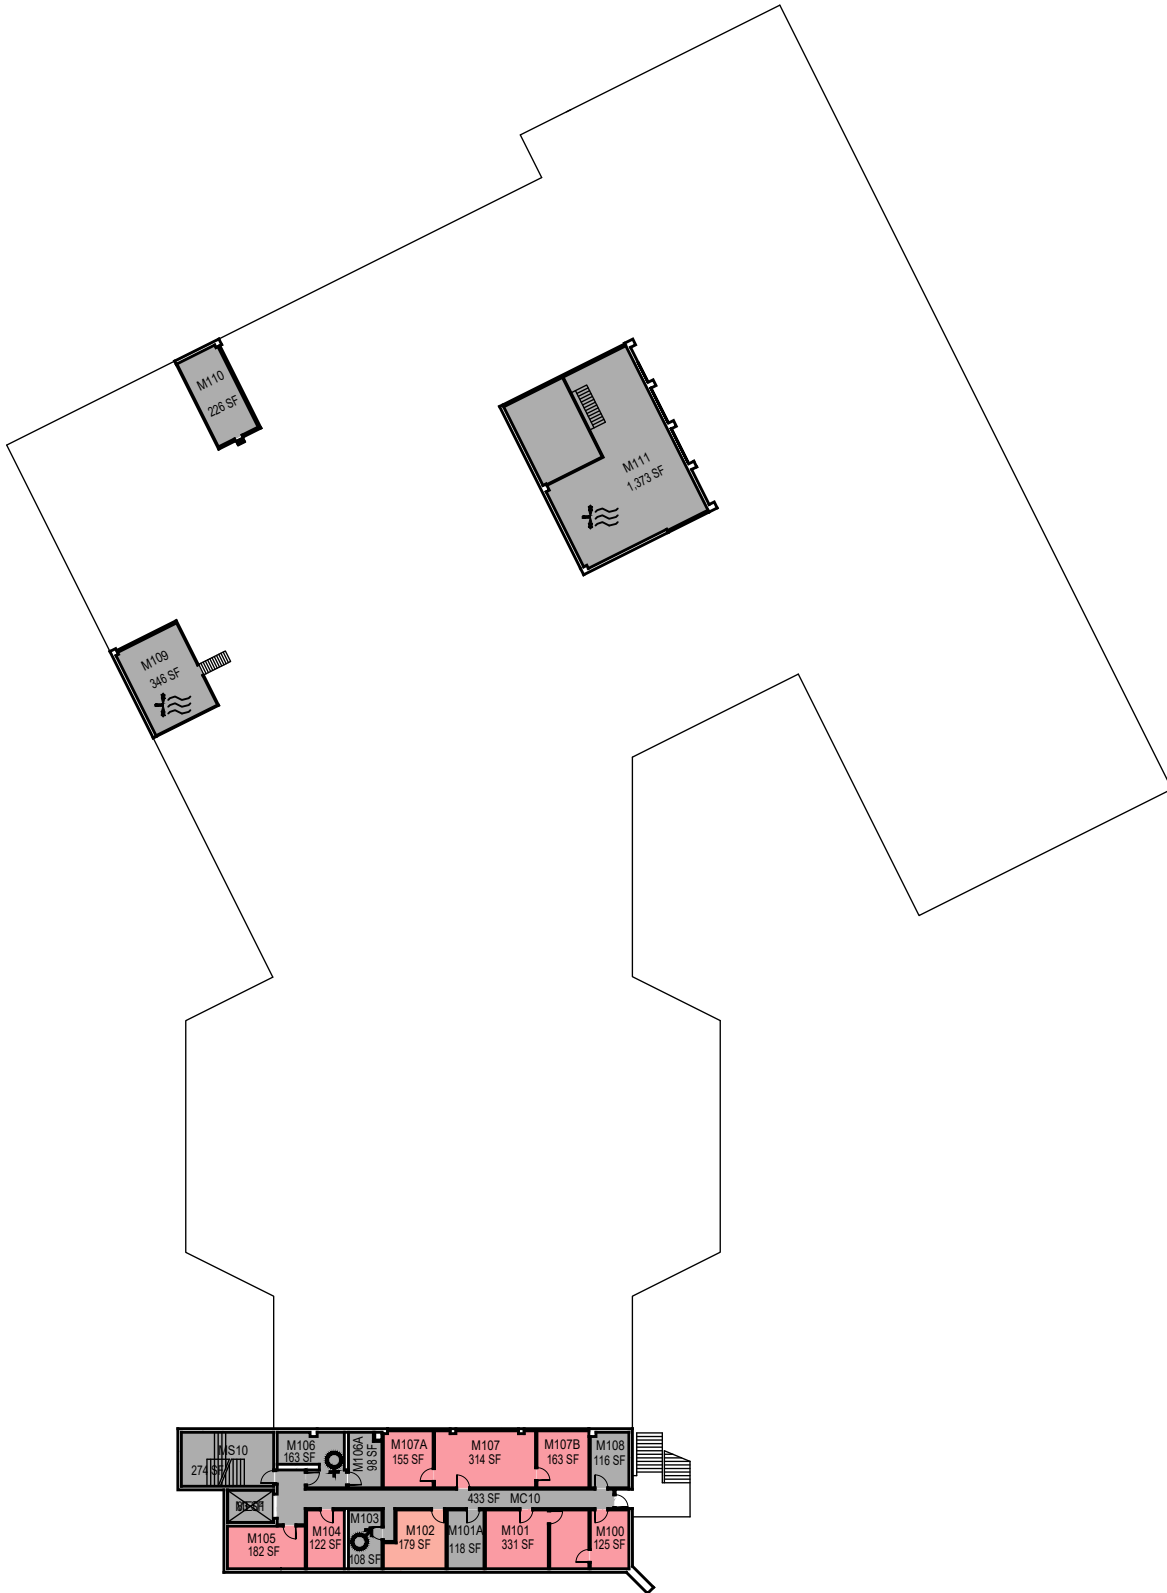

Room Use

October 2020

1"=45'

CAL POLY

Julian A. McPhee University
Union

Floor 1
Space Data http://afd.calpoly.edu/facilities/spacefacility/space_data.asp

FACILITIES MANAGEMENT AND DEVELOPMENT

000 UNASSIGN	400 STUDY	800 HEALTH
100 CLASS	500 SPECIAL	900 RESIDENTIAL
200 LAB	600 GENERAL	
300 OFFICE	700 SUPPORT	

October 2020

1"=45'

Room Use

CAL POLY

Julian A. McPhee University
Union

Book Store Mezzanine

Space Data http://afd.calpoly.edu/facilities/spacefacility/space_data.asp

FACILITIES MANAGEMENT AND DEVELOPMENT