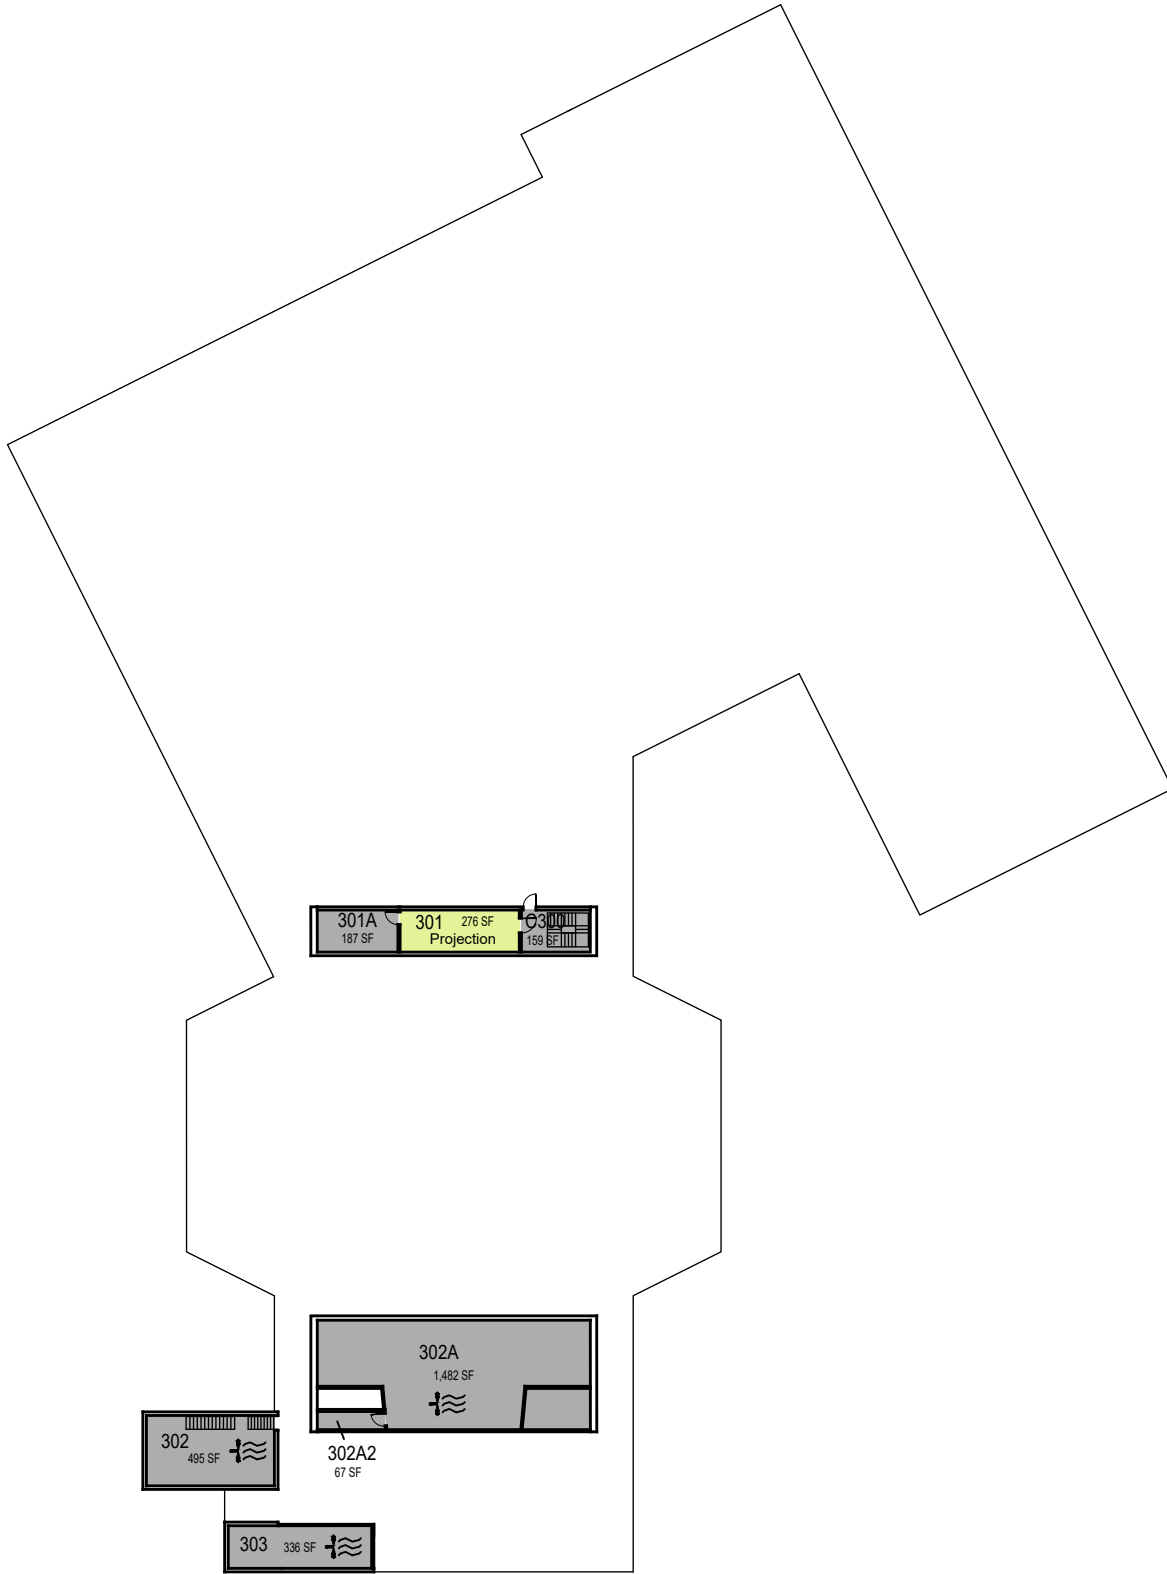

CAL POLY

Julian A. McPhee University
Union

Upper Mezzanine

Space Data <http://afd.calpoly.edu/facilities/spacefacility/space_data.asp>

FACILITIES MANAGEMENT AND DEVELOPMENT

000 UNASSIGN	400 STUDY	800 HEALTH
100 CLASS	500 SPECIAL	900 RESIDENTIAL
200 LAB	600 GENERAL	
300 OFFICE	700 SUPPORT	

Room Use

October 2020

1"=45'