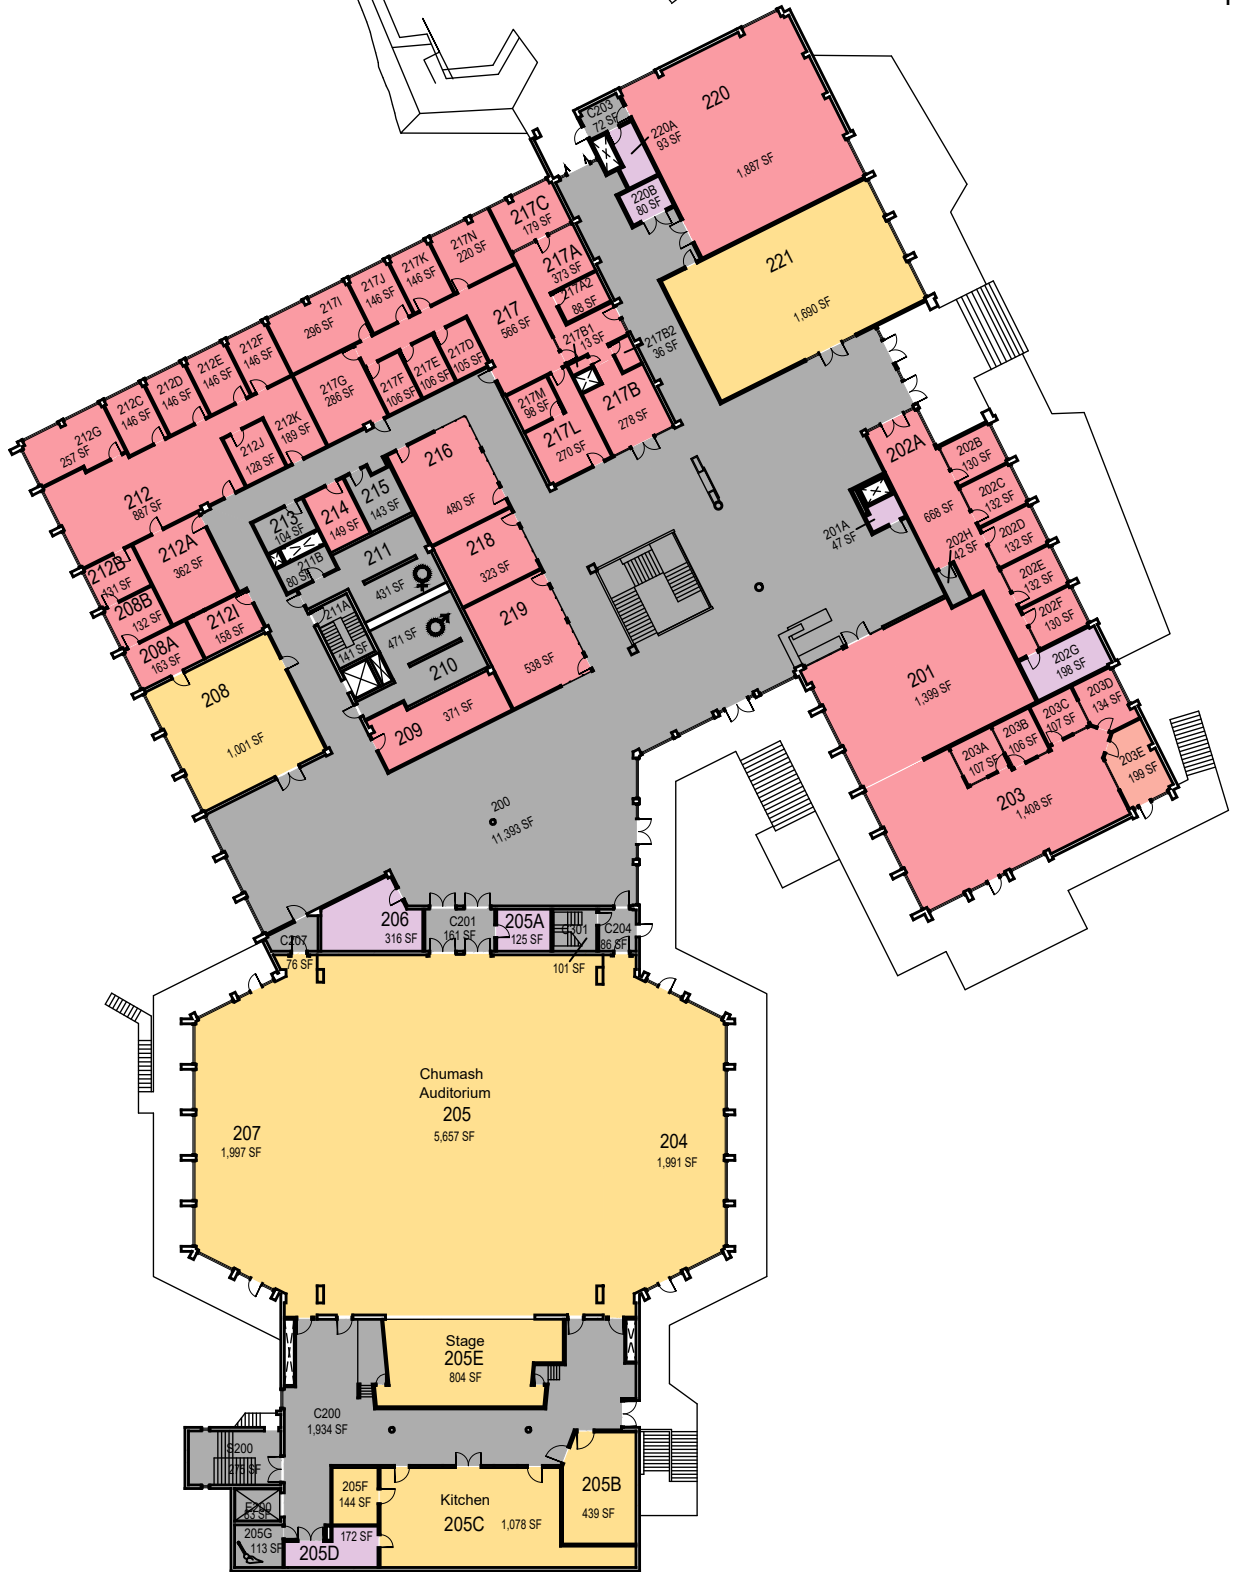

Room Use

October 2020

1"=45'

CAL POLY

Julian A. McPhee University
Union

Floor 1
Space Data http://afd.calpoly.edu/facilities/spacefacility/space_data.asp

FACILITIES MANAGEMENT AND DEVELOPMENT

000 UNASSIGN	400 STUDY	800 HEALTH
100 CLASS	500 SPECIAL	900 RESIDENTIAL
200 LAB	600 GENERAL	
300 OFFICE	700 SUPPORT	

October 2020

1"=45'

Room Use

CAL POLY

Julian A. McPhee University
Union

Book Store Mezzanine

Space Data http://afd.calpoly.edu/facilities/spacefacility/space_data.asp

FACILITIES MANAGEMENT AND DEVELOPMENT

000 UNASSIGN	400 STUDY	800 HEALTH
100 CLASS	500 SPECIAL	900 RESIDENTIAL
200 LAB	600 GENERAL	
300 OFFICE	700 SUPPORT	

Room Use

October 2020

1"=45'

CAL POLY

Julian A. McPhee University
Union

Floor 2
Space Data http://afd.calpoly.edu/facilities/spacefacility/space_data.asp

Room Use

October 2020

1"=45'