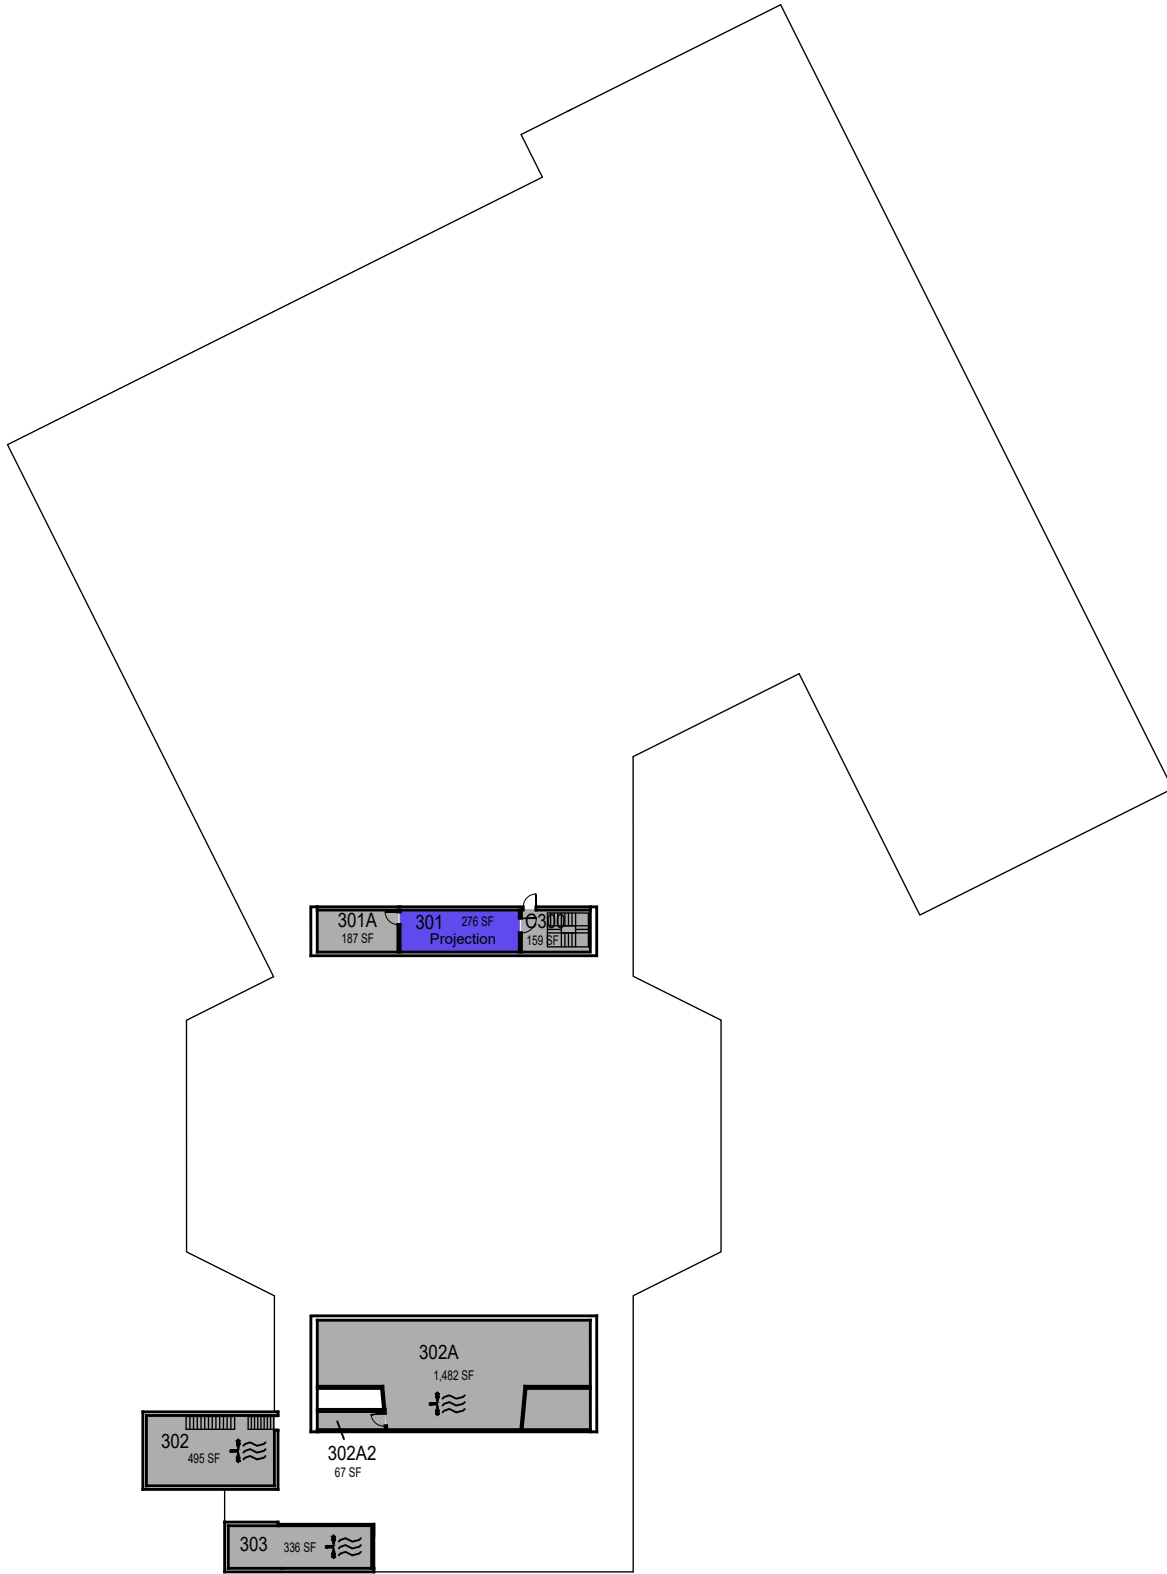

October 2020

1"=45'

CAL POLY

Julian A. McPhee University
Union

Floor 2
Space Data http://afd.calpoly.edu/facilities/spacefacility/space_data.asp

FACILITIES MANAGEMENT AND DEVELOPMENT

00000 UNASSIGN	107500 OCOB	120000 ACAD AFRS	137500 UNIV DEV
102500 CAFES	110000 CLA	120400 ITS	140000 STUD AFRS
105000 CAED	112500 CENG	121300 DIV/INCL	145000 PRESIDENT
	117500 CSM	125000 AFD	150000 UNIV SUP

October 2020

1"=45'

College/Division

CAL POLY

Julian A. McPhee University
Union

Upper Mezzanine

Space Data http://afd.calpoly.edu/facilities/spacefacility/space_data.asp

FACILITIES MANAGEMENT AND DEVELOPMENT