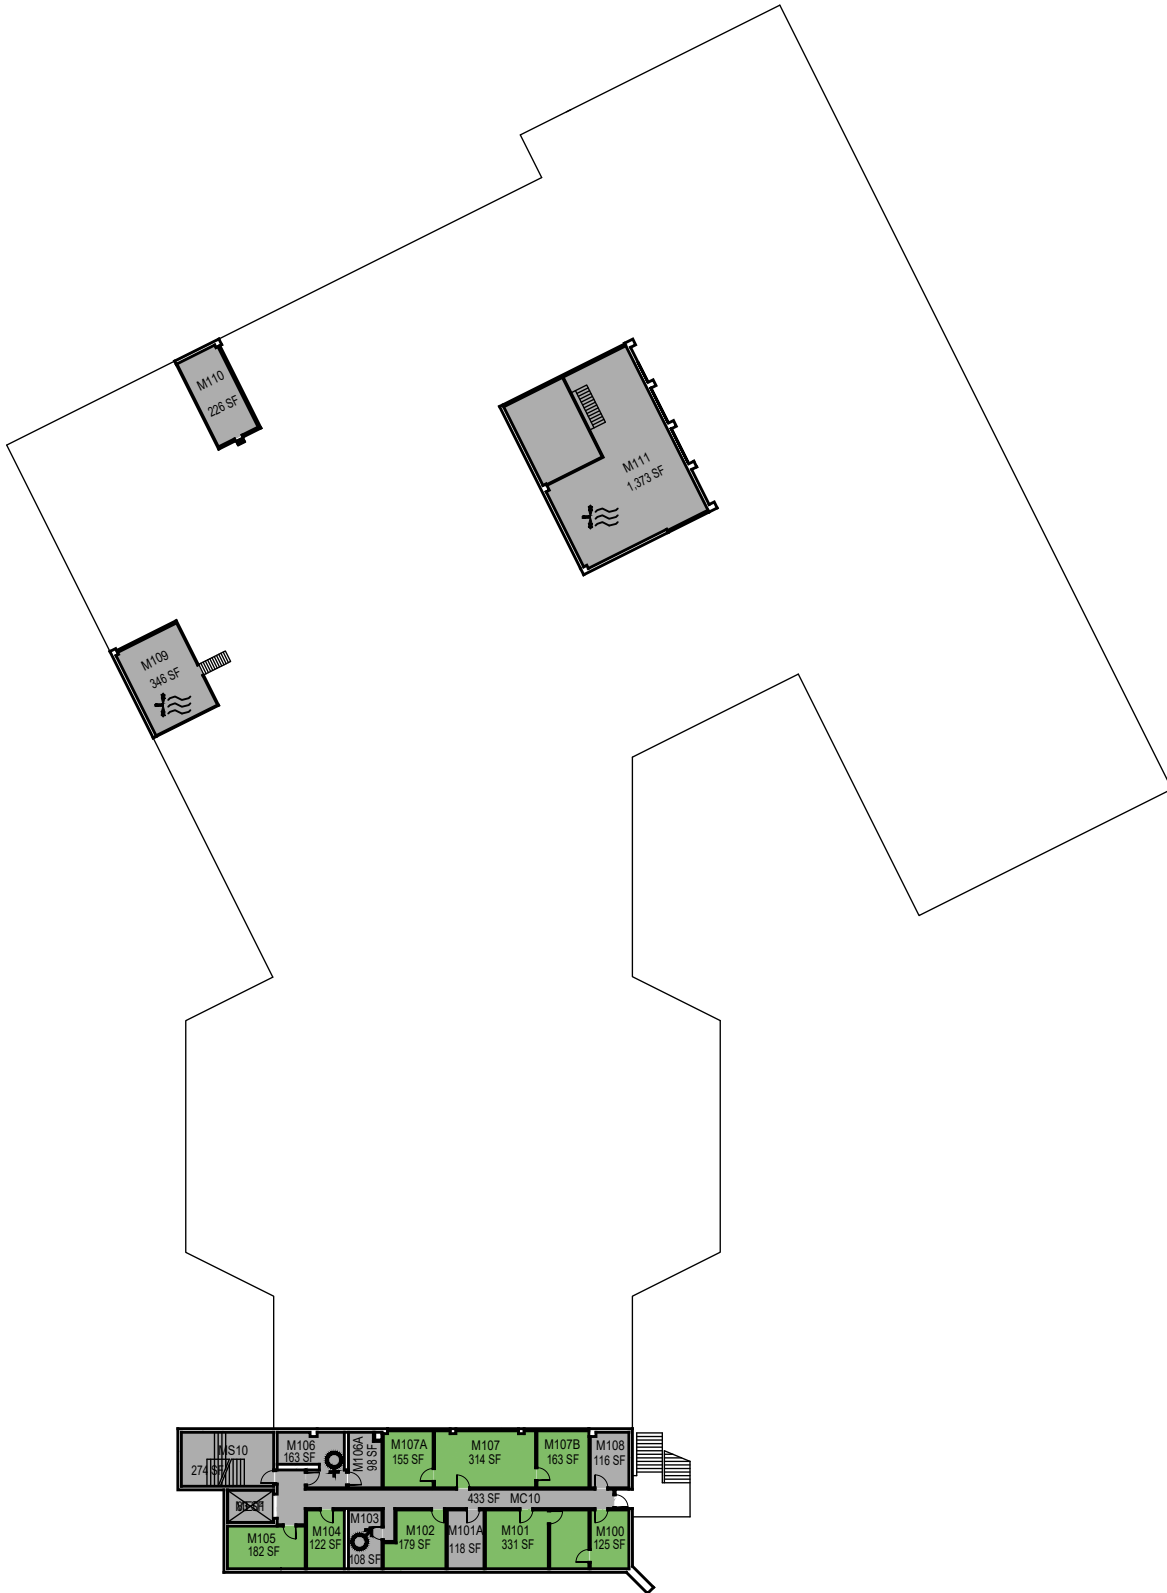

College/Division

October 2020

1"=45'

CAL POLY

Julian A. McPhee University
Union

Floor 1
Space Data http://afd.calpoly.edu/facilities/spacefacility/space_data.asp

FACILITIES MANAGEMENT AND DEVELOPMENT

00000 UNASSIGN	107500 OCOB	120000 ACAD AFRS	137500 UNIV DEV
102500 CAFES	110000 CLA	120400 ITS	140000 STUD AFRS
105000 CAED	112500 CENG	121300 DIV/INCL	145000 PRESIDENT
117500 CSM	125000 AFD	150000 UNIV SUP	

College/Division

October 2020

1"=45'

CAL POLY

Julian A. McPhee University
Union

Book Store Mezzanine

Space Data http://afd.calpoly.edu/facilities/spacefacility/space_data.asp

00000 UNASSIGN	107500 OCOB	120000 ACAD AFRS	137500 UNIV DEV
102500 CAFES	110000 CLA	120400 ITS	140000 STUD AFRS
105000 CAED	112500 CENG	121300 DIV/INCL	145000 PRESIDENT
117500 CSM	125000 AFD	150000 UNIV SUP	