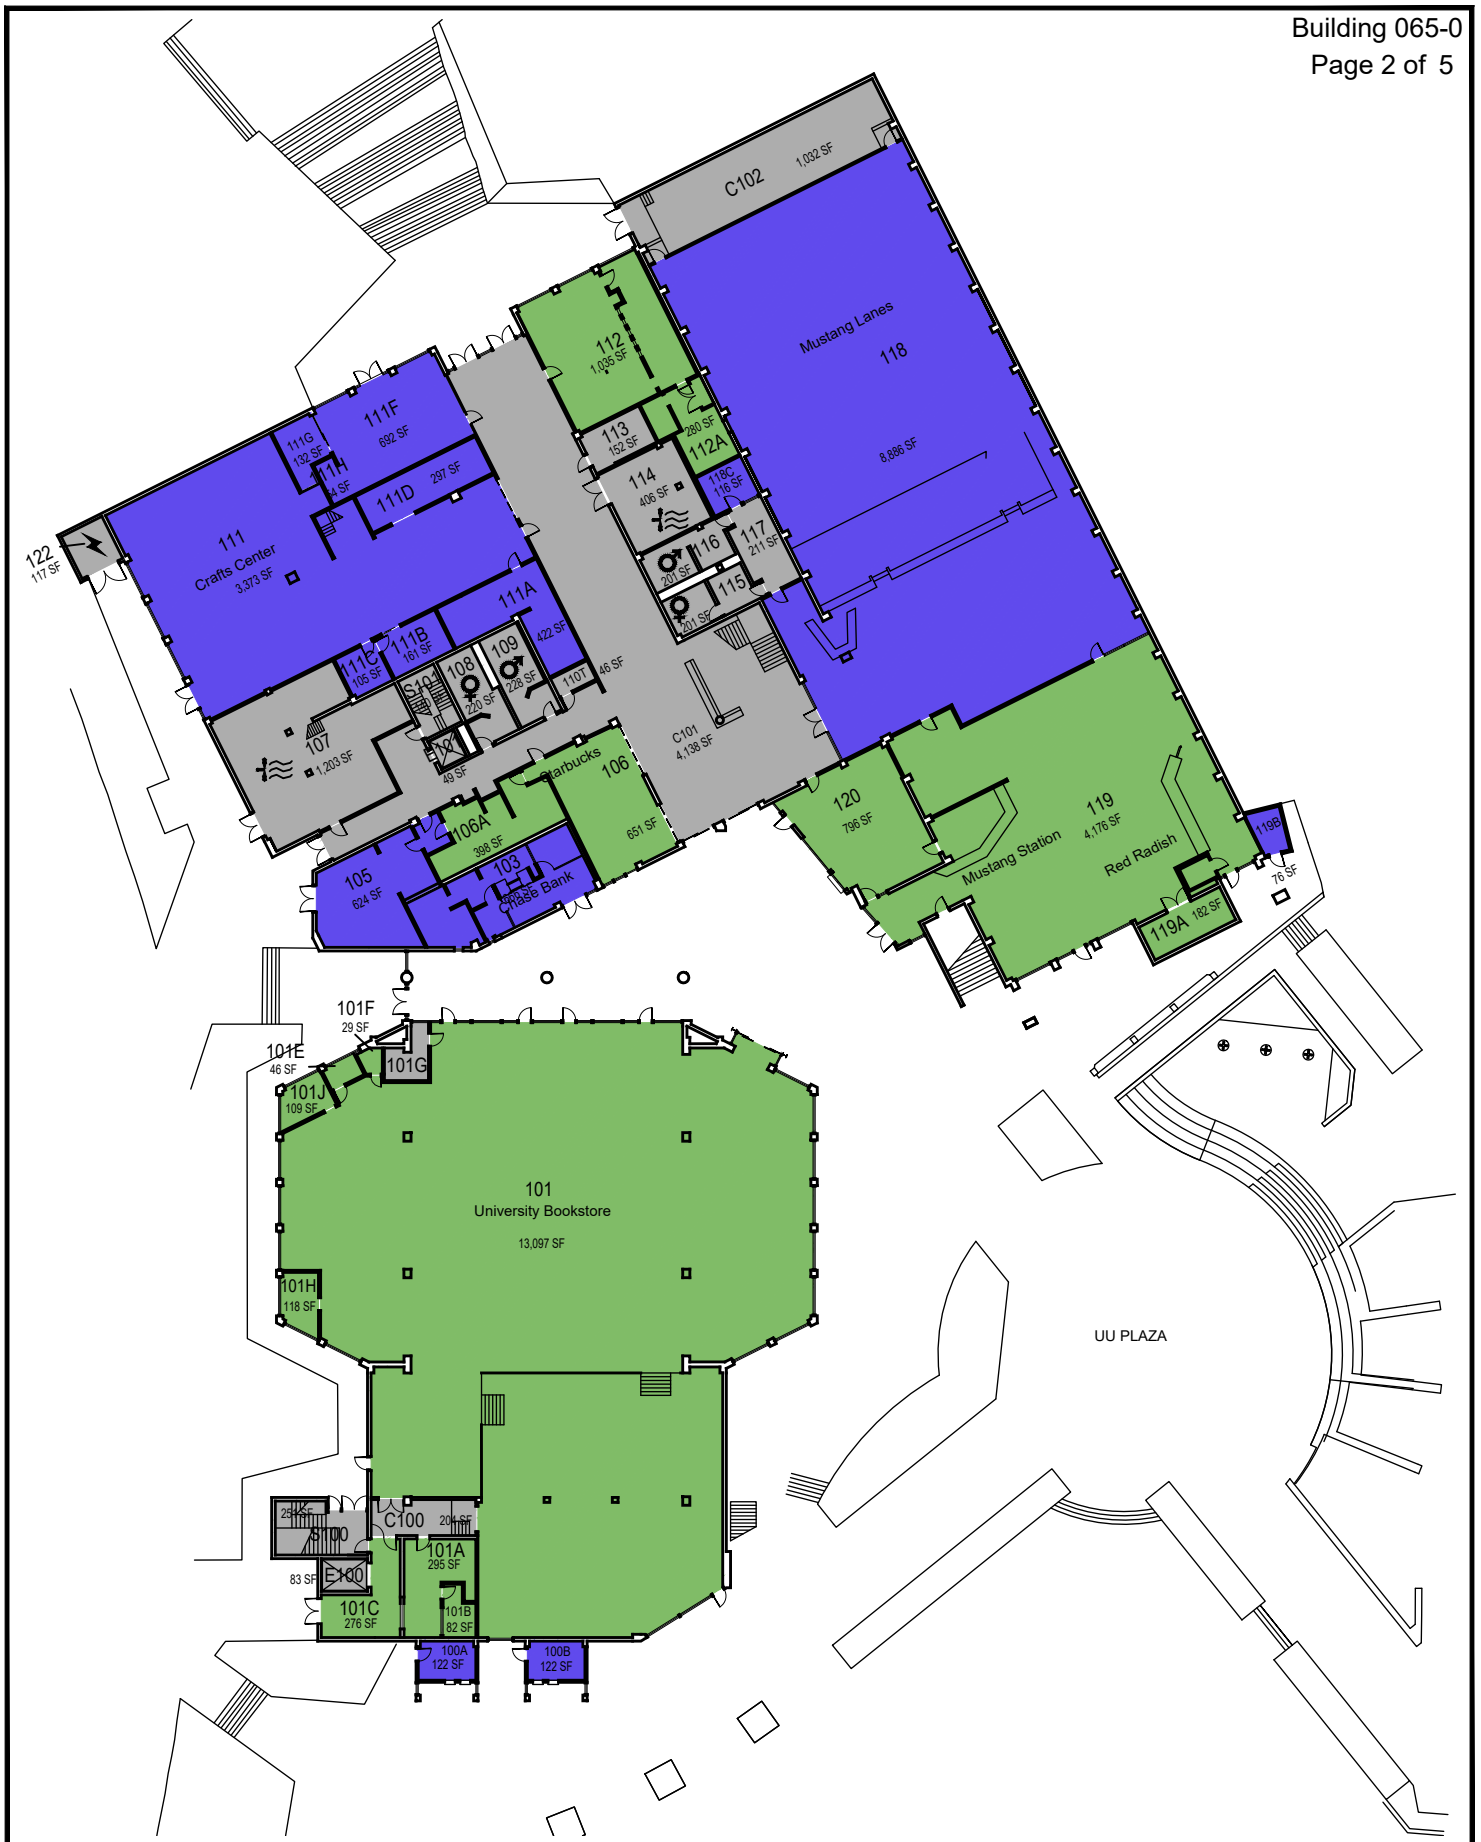

CAL POLY

Julian A. McPhee University
Union

Basement

Space Data http://afd.calpoly.edu/facilities/spacefacility/space_data.asp

FACILITIES MANAGEMENT AND DEVELOPMENT

00000 UNASSIGN	107500 OCOB	120000 ACAD AFRS	137500 UNIV DEV
102500 CAFES	110000 CLA	120400 ITS	140000 STUD AFRS
105000 CAED	112500 CENG	121300 DIV/INCL	145000 PRESIDENT
117500 CSM	125000 AFD	150000 UNIV SUP	

College/Division

October 2020

1"=45'

CAL POLY

Julian A. McPhee University
Union

Floor 1
Space Data http://afd.calpoly.edu/facilities/spacefacility/space_data.asp

FACILITIES MANAGEMENT AND DEVELOPMENT

00000 UNASSIGN	107500 OCOB	120000 ACAD AFRS	137500 UNIV DEV
102500 CAFES	110000 CLA	120400 ITS	140000 STUD AFRS
105000 CAED	112500 CENG	121300 DIV/INCL	145000 PRESIDENT
117500 CSM	125000 AFD	150000 UNIV SUP	