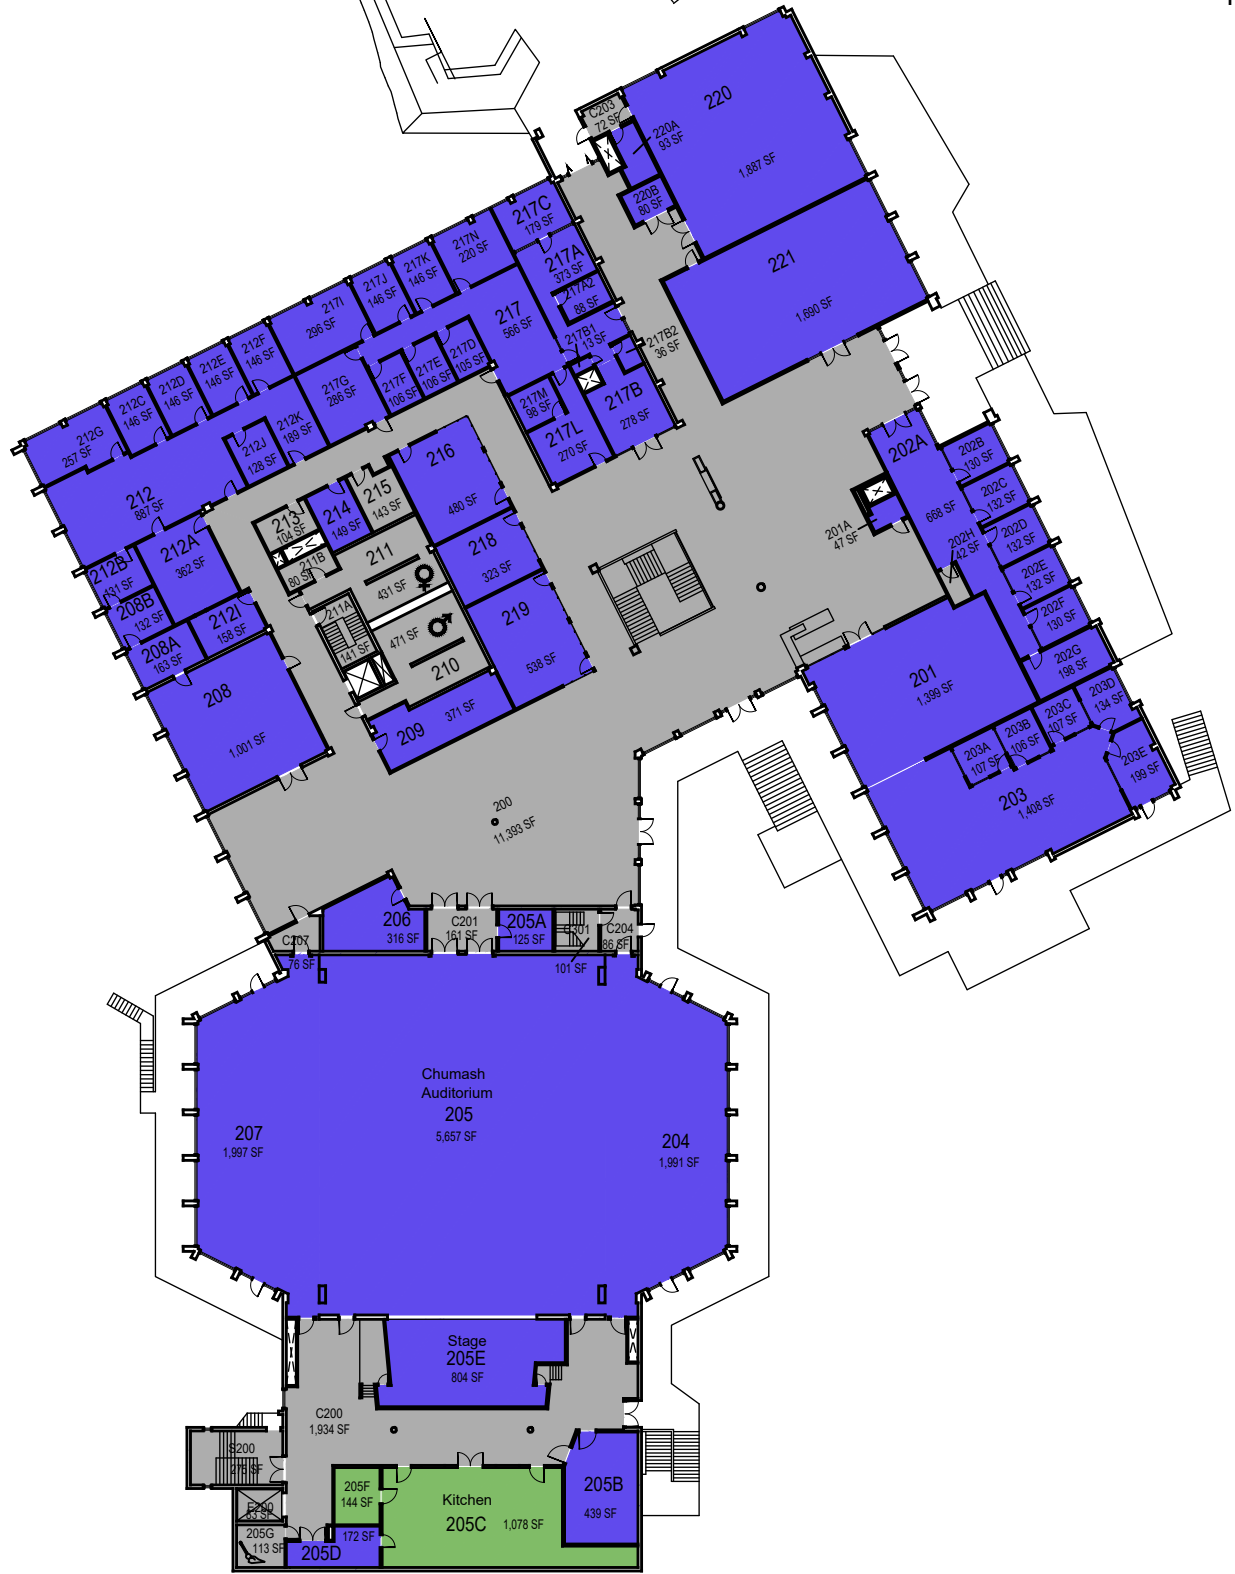

College/Division

October 2020

1"=45'

CAL POLY

Julian A. McPhee University
Union

Floor 1
Space Data http://afd.calpoly.edu/facilities/spacefacility/space_data.asp

FACILITIES MANAGEMENT AND DEVELOPMENT

00000 UNASSIGN	107500 OCOB	120000 ACAD AFRS	137500 UNIV DEV
102500 CAFES	110000 CLA	120400 ITS	140000 STUD AFRS
105000 CAED	112500 CENG	121300 DIV/INCL	145000 PRESIDENT
117500 CSM	125000 AFD	150000 UNIV SUP	

College/Division

October 2020

1"=45'

CAL POLY

Julian A. McPhee University
Union

Book Store Mezzanine

Space Data http://afd.calpoly.edu/facilities/spacefacility/space_data.asp

00000 UNASSIGN	107500 OCOB	120000 ACAD AFRS	137500 UNIV DEV
102500 CAFES	110000 CLA	120400 ITS	140000 STUD AFRS
105000 CAED	112500 CENG	121300 DIV/INCL	145000 PRESIDENT
117500 CSM	125000 AFD	150000 UNIV SUP	

October 2020

1"=45'

CAL POLY

Julian A. McPhee University
Union

Floor 2
Space Data http://afd.calpoly.edu/facilities/spacefacility/space_data.asp

FACILITIES MANAGEMENT AND DEVELOPMENT

00000 UNASSIGN	107500 OCOB	120000 ACAD AFRS	137500 UNIV DEV
102500 CAFES	110000 CLA	120400 ITS	140000 STUD AFRS
105000 CAED	112500 CENG	121300 DIV/INCL	145000 PRESIDENT
	117500 CSM	125000 AFD	150000 UNIV SUP