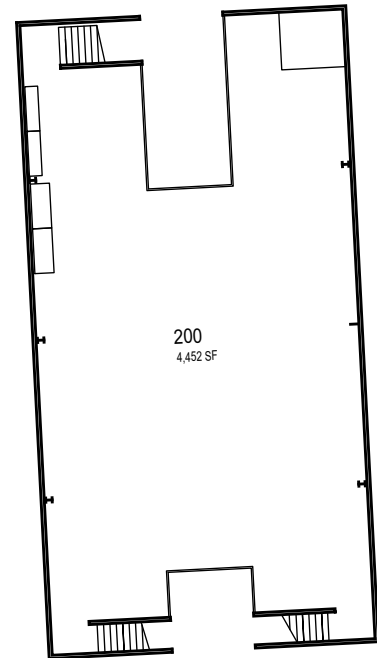

CAL POLY

Facilities

Floor 1
Space Data http://afd.calpoly.edu/facilities/spacefacility/space_data.asp

FACILITIES MANAGEMENT AND DEVELOPMENT

October 2020

1"=30'

CAL POLY

Facilities

Floor 2
Space Data http://afd.calpoly.edu/facilities/spacefacility/space_data.asp

FACILITIES MANAGEMENT AND DEVELOPMENT

October 2020

1"=30'

1st Floor

2nd Floor

3rd Floor

070-B

Electric Shop

1st Floor

Mezzanine

070-A

Facilities Warehouse

CAL POLY

Facilities

70A and 70B
Space Data http://afd.calpoly.edu/facilities/spacefacility/space_data.asp

FACILITIES MANAGEMENT AND DEVELOPMENT

October 2020

1"=30'

1st Floor

2nd Floor

070-C Grounds Shop

070-F Plumbing Shop

070-G Facility PCB Storage