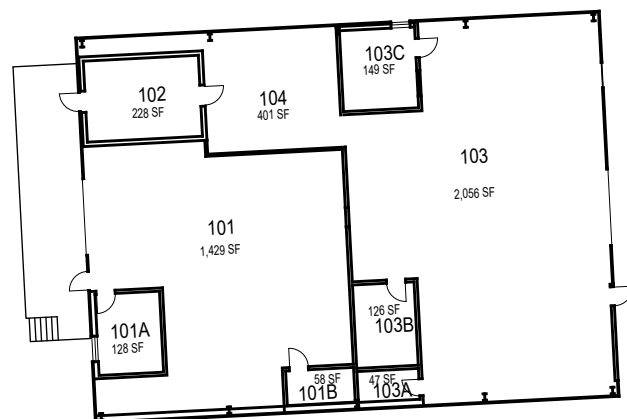

070-E Paint Shop

CAL POLY

Facilities

70D C- F
Space Data <http://afd.calpoly.edu/facilities/spacefacility/space_data.asp>

FACILITIES MANAGEMENT AND DEVELOPMENT

October 2020

1"=30'