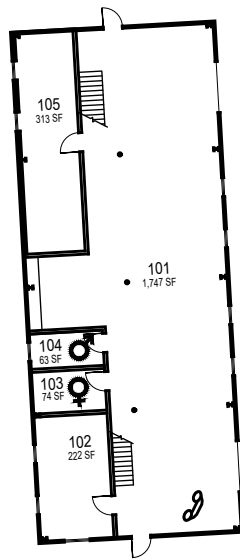

CAL POLY

Facilities

Floor 1
Space Data http://afd.calpoly.edu/facilities/spacefacility/space_data.asp

FACILITIES MANAGEMENT AND DEVELOPMENT

October 2020

1"=30'

CAL POLY

Facilities

Floor 2
Space Data http://afd.calpoly.edu/facilities/spacefacility/space_data.asp

FACILITIES MANAGEMENT AND DEVELOPMENT

October 2020

1"=30'

1st Floor

2nd Floor

3rd Floor

070-B

Electric Shop

1st Floor

Mezzanine

070-A

Facilities Warehouse

CAL POLY

Facilities

70A and 70B
Space Data http://afd.calpoly.edu/facilities/spacefacility/space_data.asp

FACILITIES MANAGEMENT AND DEVELOPMENT

October 2020

1"=30'

1st Floor

2nd Floor

070-C Grounds Shop

070-F Plumbing Shop

070-G Facility PCB Storage