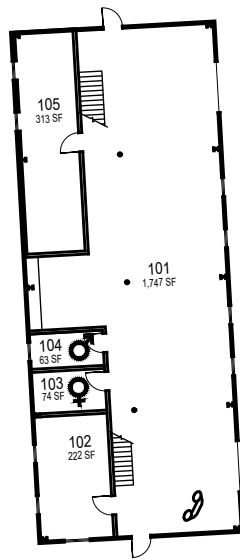

Space Data http://afd.calpoly.edu/facilities/spacefacility/space_data.asp

March 2022

1"=30'

1st Floor

2nd Floor

3rd Floor

070-B

Electric Shop

1st Floor

Mezzanine

070-A

Facilities Warehouse

March 2022

Facilities

70A and 70B

FACILITIES MANAGEMENT AND DEVELOPMENT

Space Data http://afd.calpoly.edu/facilities/spacefacility/space_data.asp

1"=30'

1st Floor

2nd Floor

070-C Grounds Shop

070-F Plumbing Shop

070-G Facility PCB Storage

070-D Welding Shop