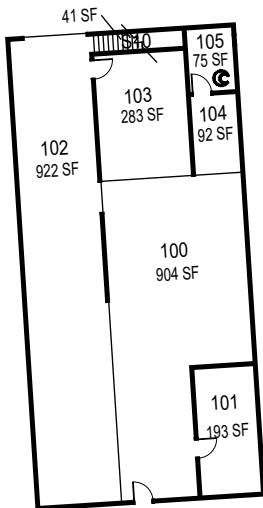

Space Data http://afd.calpoly.edu/facilities/spacefacility/space_data.asp

March 2022

1"=30'

1st Floor

2nd Floor

3rd Floor

070-B

Electric Shop

Space Data http://afd.calpoly.edu/facilities/spacefacility/space_data.asp

1"=30'

1st Floor

2nd Floor

070-C Grounds Shop

070-F Plumbing Shop

070-G Facility PCB Storage

070-D Welding Shop