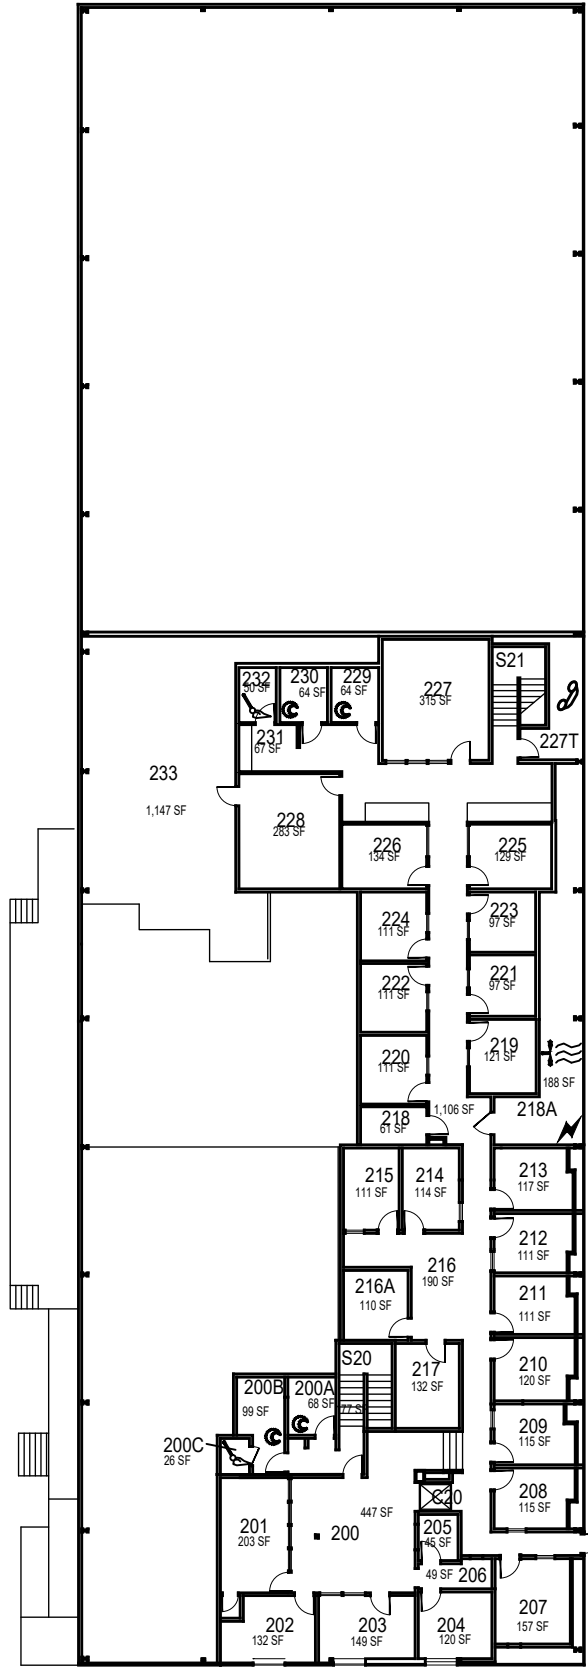

Facilities

Floor 2

FACILITIES MANAGEMENT AND DEVELOPMENT

Space Data <http://afd.calpoly.edu/facilities/spacefacility/space_data.asp>

March 2022

1"=30'