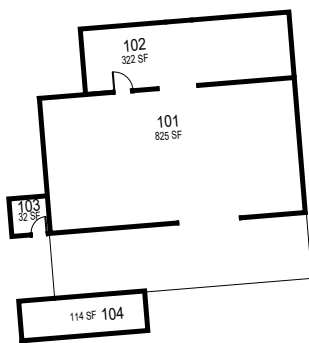

Space Data http://afd.calpoly.edu/facilities/spacefacility/space_data.asp

March 2022

1"=30'

1st Floor

2nd Floor

3rd Floor

070-B

Electric Shop

1st Floor

Mezzanine

070-A

Facilities Warehouse

March 2022

Facilities

70A and 70B

FACILITIES MANAGEMENT AND DEVELOPMENT

Space Data http://afd.calpoly.edu/facilities/spacefacility/space_data.asp

1"=30'

1st Floor

2nd Floor

070-C Grounds Shop

070-F Plumbing Shop

070-G Facility PCB Storage

070-D Welding Shop