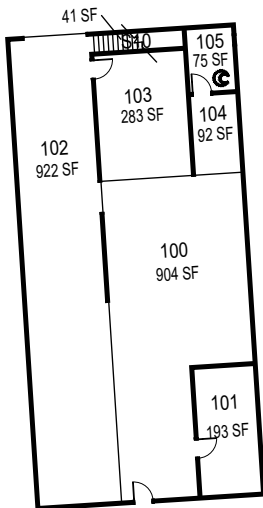

CAL POLY

Facilities

Floor 1
Space Data http://afd.calpoly.edu/facilities/spacefacility/space_data.asp

FACILITIES MANAGEMENT AND DEVELOPMENT

October 2020

1"=30'

CAL POLY

Facilities

Floor 2
Space Data http://afd.calpoly.edu/facilities/spacefacility/space_data.asp

FACILITIES MANAGEMENT AND DEVELOPMENT

October 2020

1"=30'

1st Floor

2nd Floor

3rd Floor

070-B

Electric Shop

1st Floor

Mezzanine

070-A

Facilities Warehouse

CAL POLY

Facilities

70A and 70B
Space Data http://afd.calpoly.edu/facilities/spacefacility/space_data.asp

FACILITIES MANAGEMENT AND DEVELOPMENT

October 2020

1"=30'

1st Floor

2nd Floor

070-C Grounds Shop

070-F Plumbing Shop

070-G Facility PCB Storage