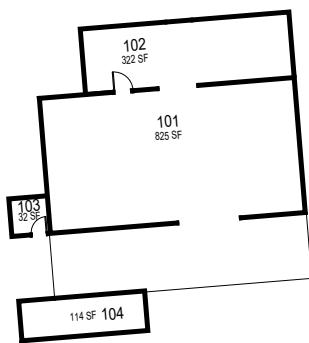

Floor 2
Space Data http://afd.calpoly.edu/facilities/spacefacility/space_data.asp

FACILITIES MANAGEMENT AND DEVELOPMENT

October 2020

1"=30'

1st Floor

2nd Floor

3rd Floor

070-B

Electric Shop

1st Floor

Mezzanine

070-A

Facilities Warehouse

CAL POLY

Facilities

70A and 70B
Space Data http://afd.calpoly.edu/facilities/spacefacility/space_data.asp

FACILITIES MANAGEMENT AND DEVELOPMENT

October 2020

1"=30'

1st Floor

2nd Floor

070-C Grounds Shop

070-F Plumbing Shop

070-G Facility PCB Storage