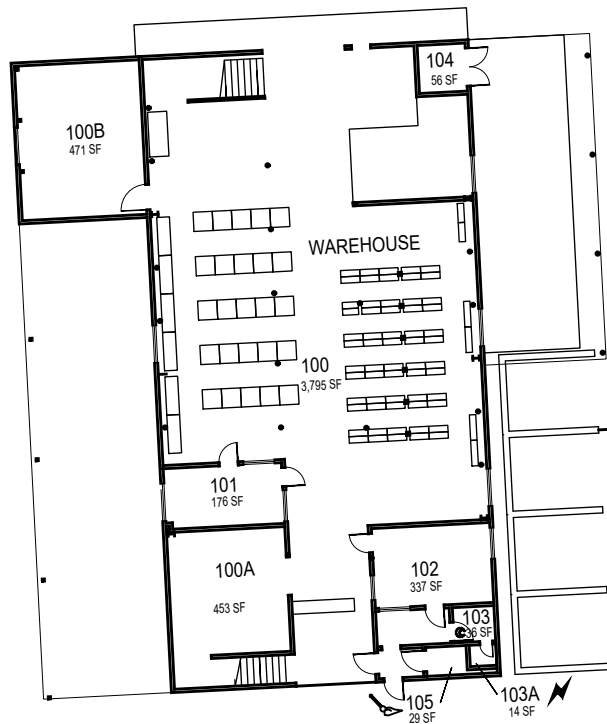

CAL POLY

Facilities

Floor 1
Space Data http://afd.calpoly.edu/facilities/spacefacility/space_data.asp

FACILITIES MANAGEMENT AND DEVELOPMENT

October 2020

1"=30'

CAL POLY

Facilities

Floor 2
Space Data http://afd.calpoly.edu/facilities/spacefacility/space_data.asp

FACILITIES MANAGEMENT AND DEVELOPMENT

October 2020

1"=30'

1st Floor

2nd Floor

3rd Floor

070-B

Electric Shop

1st Floor

Mezzanine

070-A

Facilities Warehouse

CAL POLY

Facilities

70A and 70B
Space Data http://afd.calpoly.edu/facilities/spacefacility/space_data.asp

FACILITIES MANAGEMENT AND DEVELOPMENT

October 2020

1"=30'

1st Floor

2nd Floor

070-C Grounds Shop

070-F Plumbing Shop

070-G Facility PCB Storage