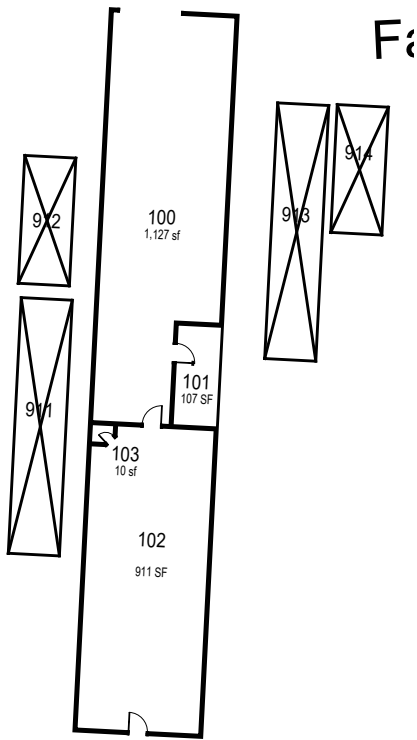

Floor 2
Space Data http://afd.calpoly.edu/facilities/spacefacility/space_data.asp

FACILITIES MANAGEMENT AND DEVELOPMENT

October 2020

1"=30'

1st Floor

2nd Floor

3rd Floor

070-B

Electric Shop

1st Floor

Mezzanine

070-A

Facilities Warehouse

CAL POLY

Facilities

70A and 70B
Space Data http://afd.calpoly.edu/facilities/spacefacility/space_data.asp

FACILITIES MANAGEMENT AND DEVELOPMENT

October 2020

1"=30'

1st Floor

2nd Floor

070-C Grounds Shop

070-F Plumbing Shop

070-G Facility PCB Storage