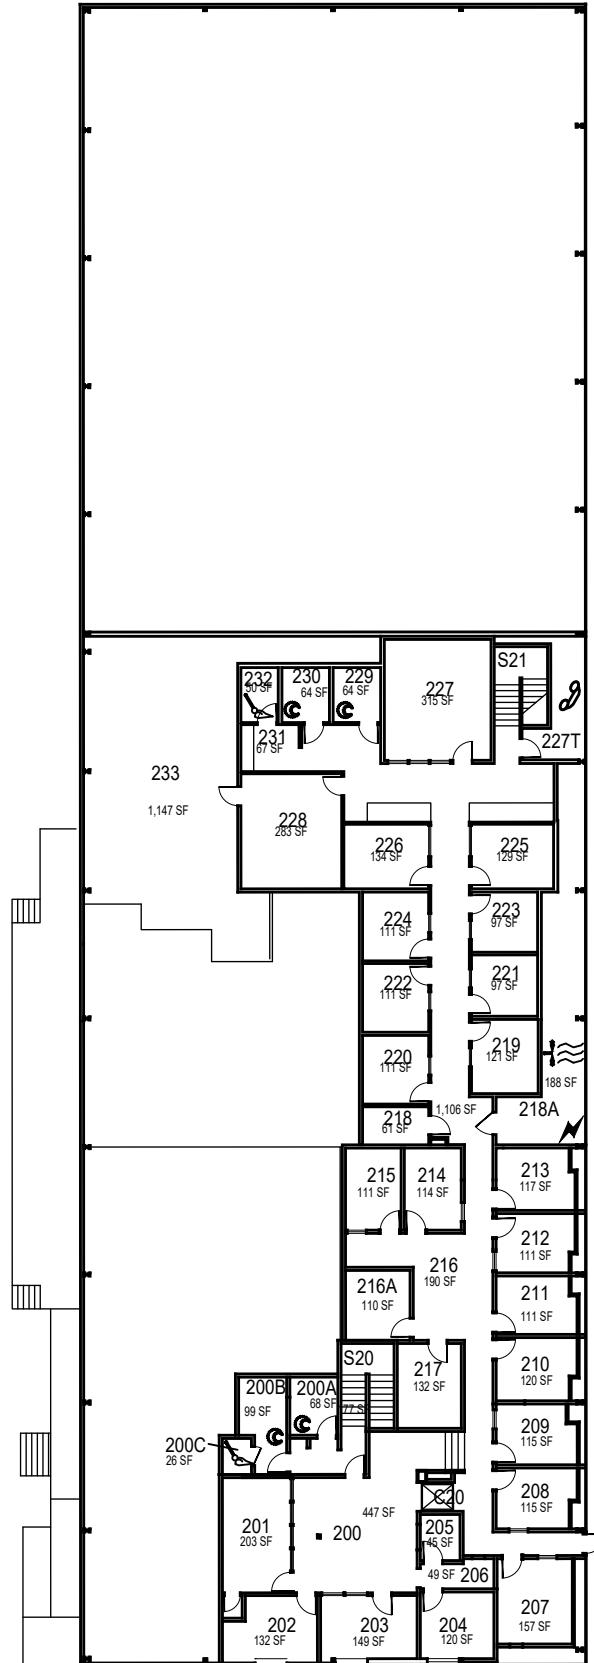

CAL POLY

Facilities

Floor 1
Space Data http://afd.calpoly.edu/facilities/spacefacility/space_data.asp

FACILITIES MANAGEMENT AND DEVELOPMENT

October 2020

1"=30'

CAL POLY

Facilities

Floor 2
Space Data http://afd.calpoly.edu/facilities/spacefacility/space_data.asp

FACILITIES MANAGEMENT AND DEVELOPMENT

October 2020

1"=30'

1st Floor

2nd Floor

3rd Floor

070-B