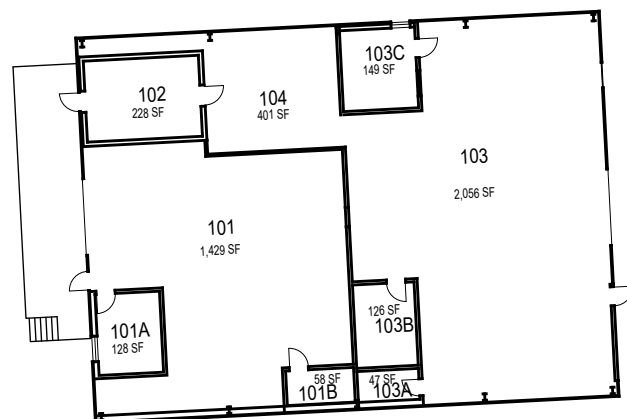

Space Data http://afd.calpoly.edu/facilities/spacefacility/space_data.asp

March 2022

1"=30'

1st Floor

2nd Floor

3rd Floor

070-B

Electric Shop

1st Floor

Mezzanine

070-A

Facilities Warehouse

March 2022

Facilities

70A and 70B

FACILITIES MANAGEMENT AND DEVELOPMENT

Space Data http://afd.calpoly.edu/facilities/spacefacility/space_data.asp

1"=30'

1st Floor

2nd Floor

070-C Grounds Shop

070-F Plumbing Shop

070-G Facility PCB Storage

070-D Welding Shop