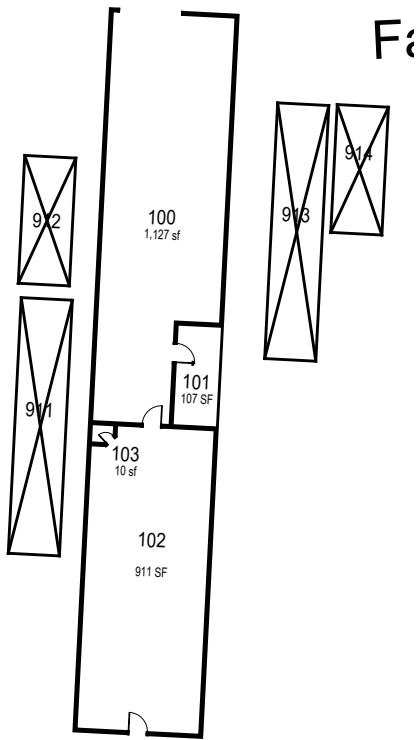

Space Data http://afd.calpoly.edu/facilities/spacefacility/space_data.asp

March 2022

1"=30'

1st Floor

2nd Floor

3rd Floor

070-B

Electric Shop

1st Floor

Mezzanine

070-A

Facilities Warehouse

March 2022

Facilities

70A and 70B

FACILITIES MANAGEMENT AND DEVELOPMENT

Space Data http://afd.calpoly.edu/facilities/spacefacility/space_data.asp

1"=30'

1st Floor

2nd Floor

070-C Grounds Shop

070-F Plumbing Shop

070-G Facility PCB Storage

070-D Welding Shop