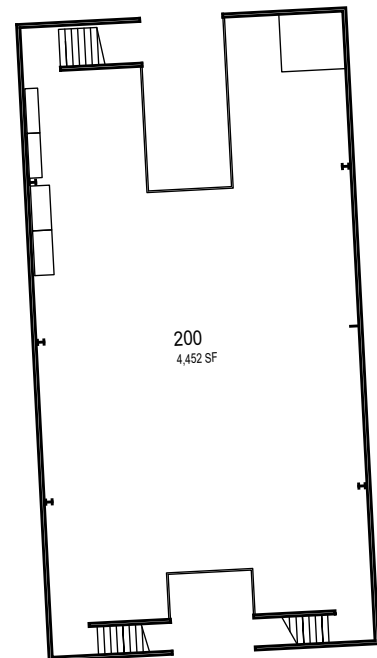

Space Data http://afd.calpoly.edu/facilities/spacefacility/space_data.asp

March 2022

1"=30'

1st Floor

2nd Floor

3rd Floor

070-B

Electric Shop

1st Floor

Mezzanine

070-A

Facilities Warehouse

March 2022

Facilities

70A and 70B

FACILITIES MANAGEMENT AND DEVELOPMENT

Space Data http://afd.calpoly.edu/facilities/spacefacility/space_data.asp

1"=30'

1st Floor

2nd Floor

070-C Grounds Shop

070-F Plumbing Shop

070-G Facility PCB Storage

070-D Welding Shop