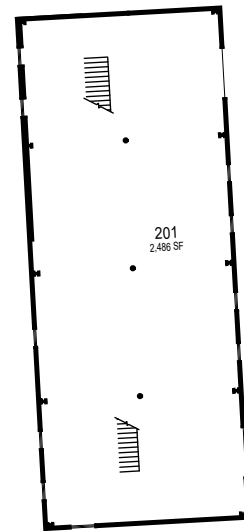

CAL POLY

Facilities

Floor 1
Space Data http://afd.calpoly.edu/facilities/spacefacility/space_data.asp

FACILITIES MANAGEMENT AND DEVELOPMENT

October 2020

1"=30'

CAL POLY

Facilities

Floor 2
Space Data http://afd.calpoly.edu/facilities/spacefacility/space_data.asp

FACILITIES MANAGEMENT AND DEVELOPMENT

October 2020

1"=30'

1st Floor

2nd Floor

3rd Floor

070-B

Electric Shop

1st Floor

Mezzanine

070-A

Facilities Warehouse

CAL POLY

Facilities

70A and 70B
Space Data http://afd.calpoly.edu/facilities/spacefacility/space_data.asp

FACILITIES MANAGEMENT AND DEVELOPMENT

October 2020

1"=30'

1st Floor

2nd Floor

070-C Grounds Shop

070-F Plumbing Shop

070-G Facility PCB Storage