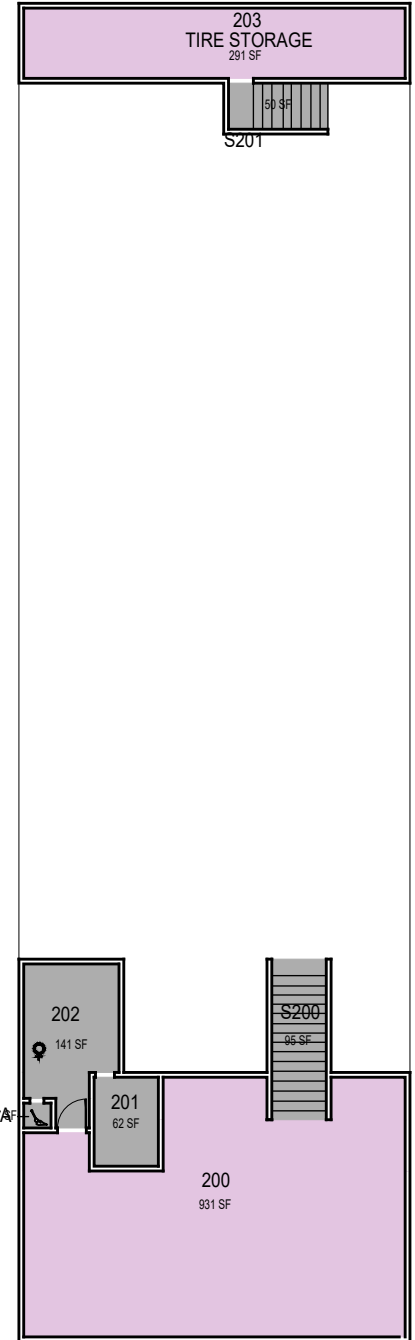

071-A Floor 1 Fleet Services Paint Booth

**071-0 Floor 1
Fleet Services**

**071-0 Floor 2
Fleet Services**

Fleet Services

Multiple

FACILITIES MANAGEMENT AND DEVELOPMENT

Space Data http://afd.calpoly.edu/facilities/spacefacility/space_data.asp

000 UNASSIGN	400 STUDY	800 HEALTH
100 CLASS	500 SPECIAL	900 RESIDENTIAL
200 LAB	600 GENERAL	
300 OFFICE	700 SUPPORT	

Room Use

March 2022

1"=20'