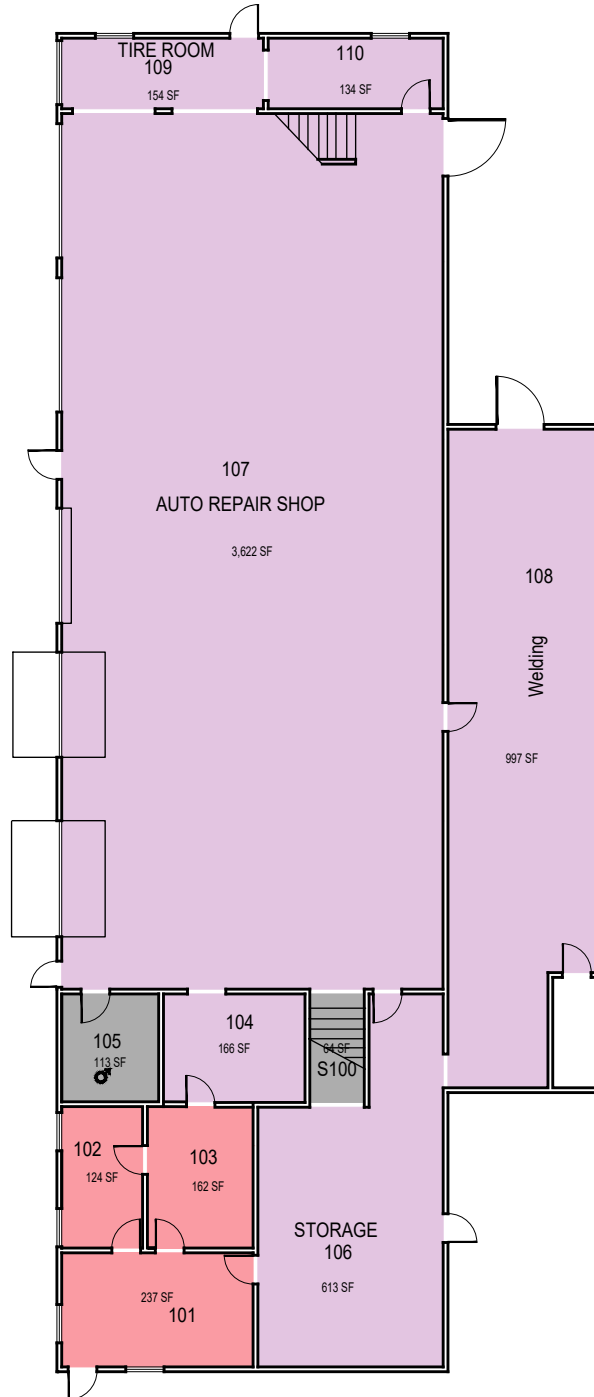

071-A Floor 1 Fleet Services Paint Booth

**071-0 Floor 1
Fleet Services**

**071-0 Floor 2
Fleet Services**

Fleet Services

Multiple

FACILITIES MANAGEMENT AND DEVELOPMENT

Space Data http://afd.calpoly.edu/facilities/spacefacility/space_data.asp

000 UNASSIGN	400 STUDY	800 HEALTH
100 CLASS	500 SPECIAL	900 RESIDENTIAL
200 LAB	600 GENERAL	
300 OFFICE	700 SUPPORT	

Room Use

March 2022

1"=20'