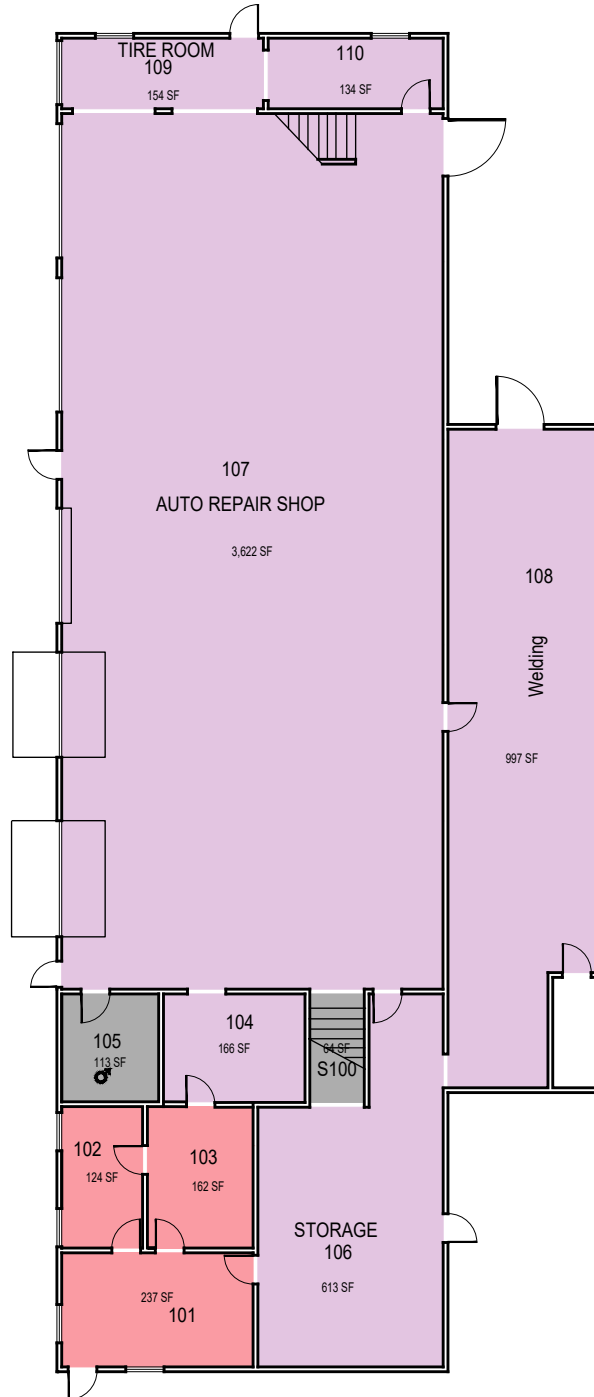

071-A Floor 1 Transportation Services Paint Booth

**071-0 Floor 1
Transportation Services**

**071-0 Floor 2
Transportation Services**

CAL POLY

Transportation Services

Multiple Space Data http://afd.calpoly.edu/facilities/spacefacility/space_data.asp

FACILITIES MANAGEMENT AND DEVELOPMENT

000 UNASSIGN	400 STUDY	800 HEALTH
100 CLASS	500 SPECIAL	900 RESIDENTIAL
200 LAB	600 GENERAL	
300 OFFICE	700 SUPPORT	

Room Use

October 2020

1"=20'