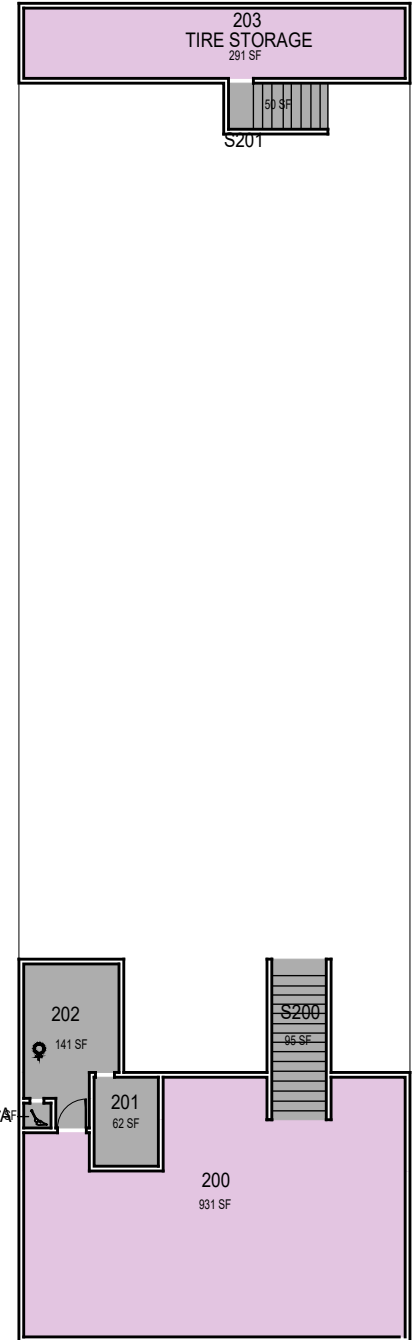

071-A Floor 1 Transportation Services Paint Booth

**071-0 Floor 1
Transportation Services**

**071-0 Floor 2
Transportation Services**

CAL POLY

Transportation Services

Multiple Space Data http://afd.calpoly.edu/facilities/spacefacility/space_data.asp

FACILITIES MANAGEMENT AND DEVELOPMENT

000 UNASSIGN	400 STUDY	800 HEALTH
100 CLASS	500 SPECIAL	900 RESIDENTIAL
200 LAB	600 GENERAL	
300 OFFICE	700 SUPPORT	

Room Use

October 2020

1"=20'