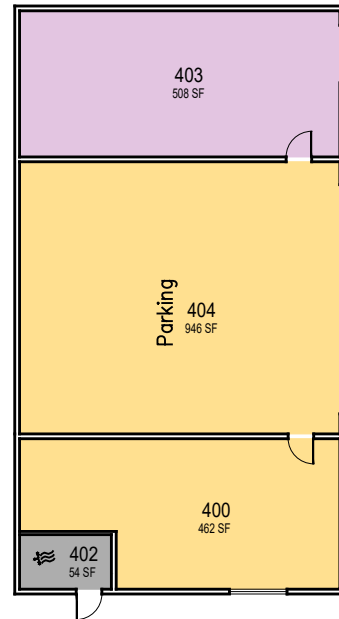

074-D Floor 2  
Emergency Operations Center

074-A  
Storage

074-D Floor 1  
Emergency Operations Center

074-B  
Hazardous Material

**CAL POLY**

University Police

Multiple Space Data [http://afd.calpoly.edu/facilities/spacefacility/space\\_data.asp](http://afd.calpoly.edu/facilities/spacefacility/space_data.asp)