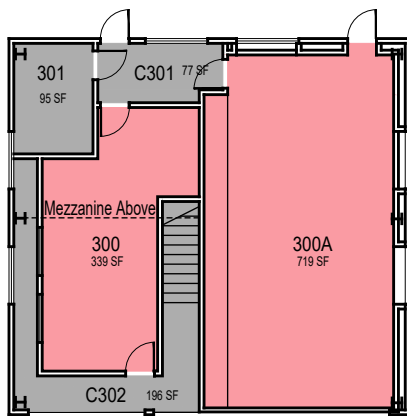

074-D Floor 2  
Emergency Operations Center

074-A  
Storage

074-D Floor 1  
Emergency Operations Center

074-B  
Hazardous Material

**CAL POLY**

University Police

Multiple Space Data [http://afd.calpoly.edu/facilities/spacefacility/space\\_data.asp](http://afd.calpoly.edu/facilities/spacefacility/space_data.asp)