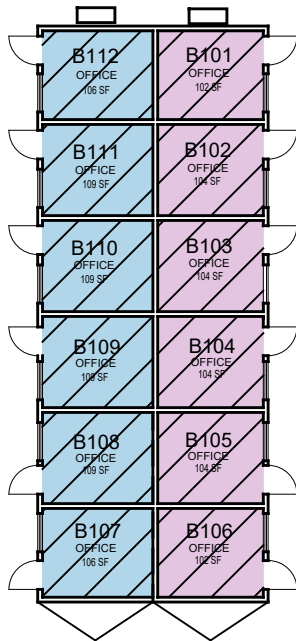

**074-M
Modular A**

**074-M
Modular B**

Building 74 Modular

CAL POLY

Modulars

Multiple Space Data http://afd.calpoly.edu/facilities/spacefacility/space_data.asp

FACILITIES MANAGEMENT AND DEVELOPMENT

00000 UNASSIGN	107500 OCOB	120000 ACAD AFRS	137500 UNIV DEV
102500 CAFES	110000 CLA	120400 ITS	140000 STUD AFRS
105000 CAED	112500 CENG	121300 DIV/INCL	145000 PRESIDENT
117500 CSM	125000 AFD	150000 UNIV SUP	

October 2020

1"=20'

College/Division