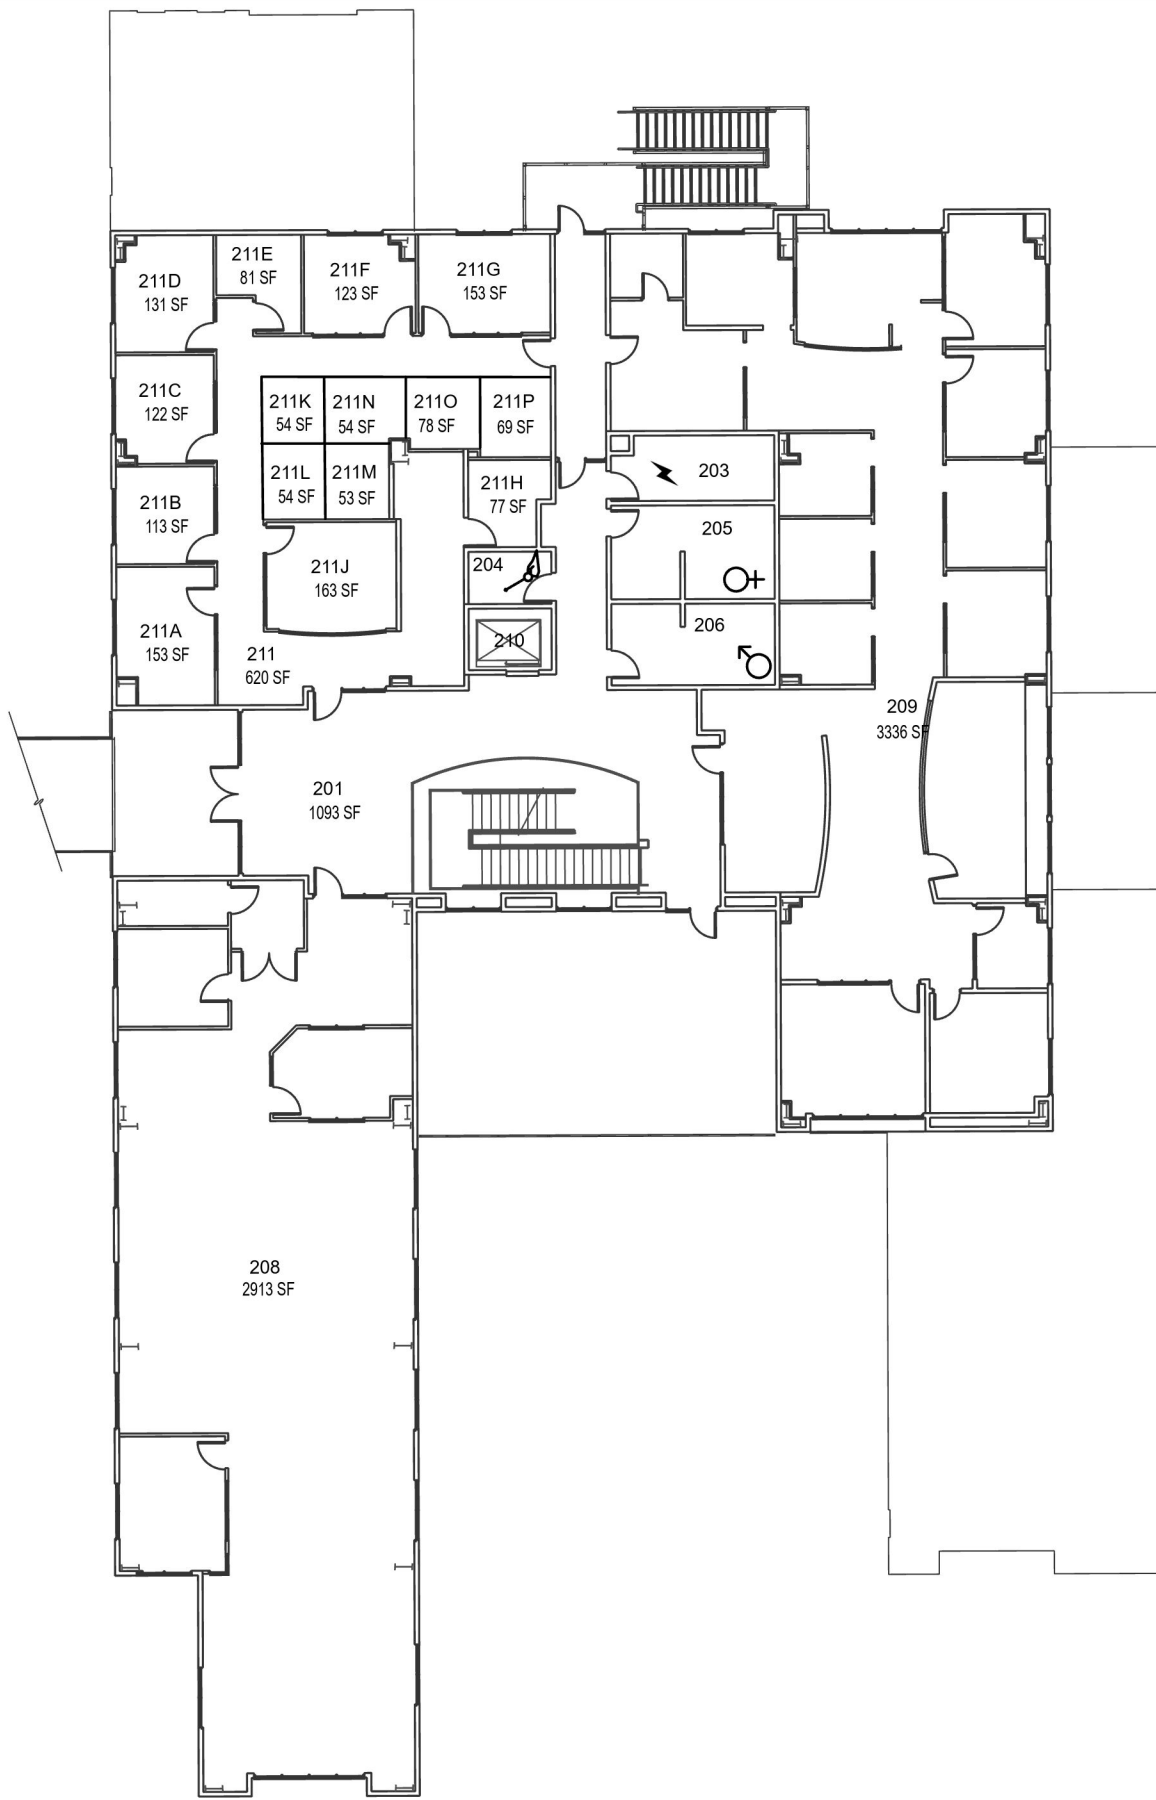

The room numbers above are of the undivided spaces and are from the original construction drawings. The California Central Coast Research Partnership manages, divides, renumbers & leases the spaces. Those changes will not be tracked here. Contact <http://www.c3rp.org>

Technology Park

Floor 1

1" = 25'

CAL POLY

Technology Park

Floor 2