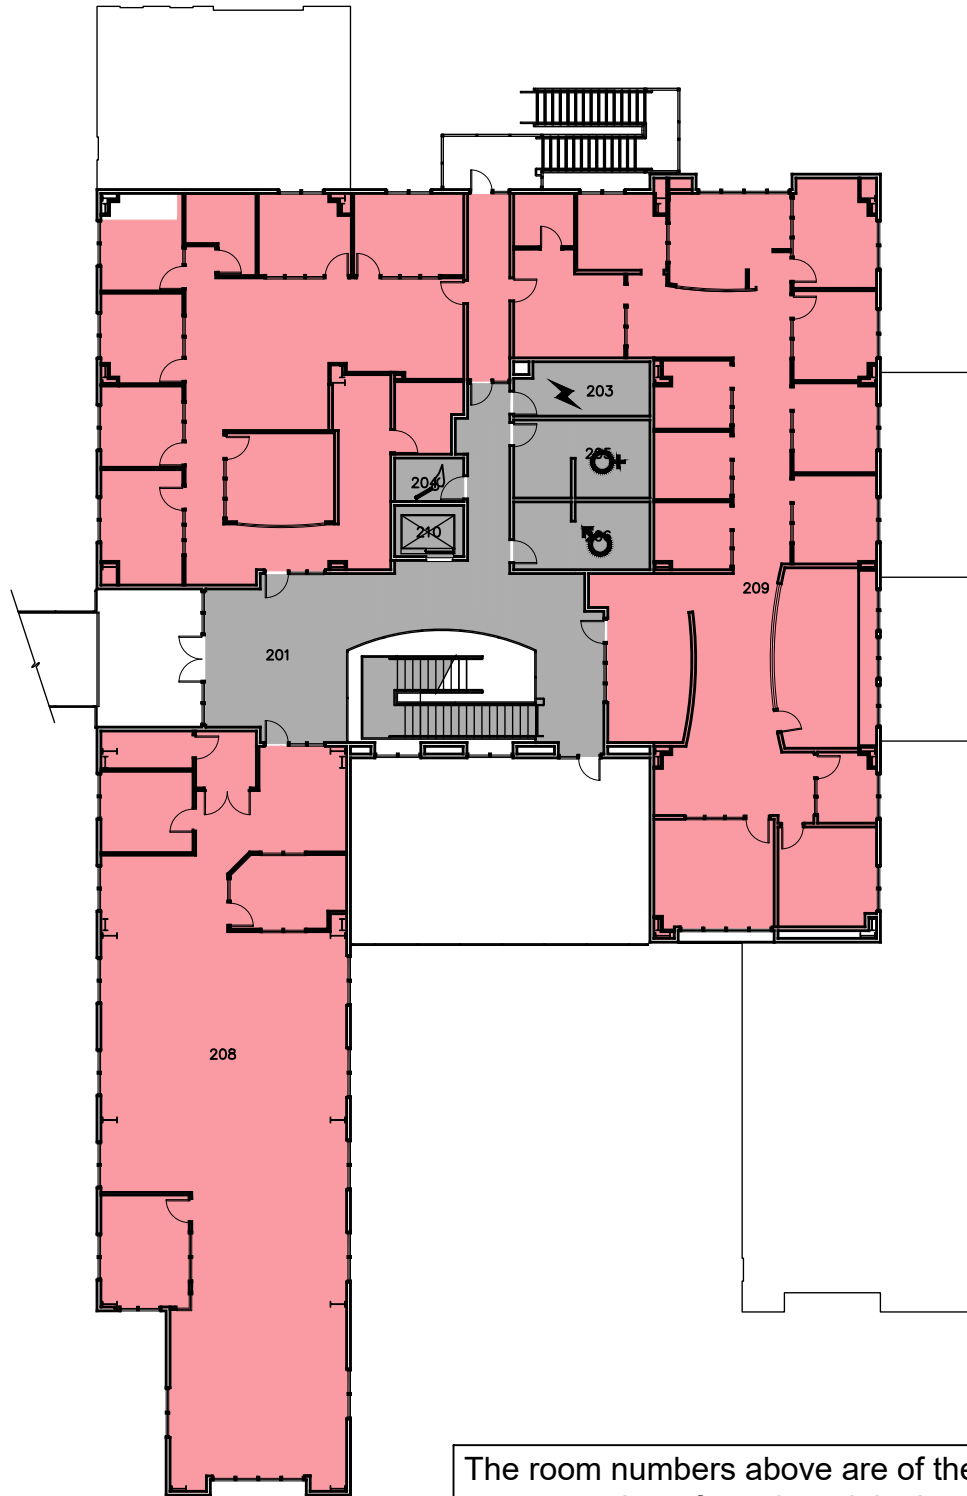

CAL POLY

Technology Park

Floor 1
Space Data http://afd.calpoly.edu/facilities/spacefacility/space_data.asp

FACILITIES MANAGEMENT AND DEVELOPMENT

000 UNASSIGN	400 STUDY	800 HEALTH
100 CLASS	500 SPECIAL	900 RESIDENTIAL
200 LAB	600 GENERAL	
300 OFFICE	700 SUPPORT	

October 2020

1" = 25'

Room Use

The room numbers above are of the undivided spaces and are from the original construction drawings. The California Central Coast Research Partnership manages, divides, renumbers & leases the spaces. Those changes will not be tracked here. Contact <http://www.c3rp.org>

Room Use

October 2020

1" = 25'