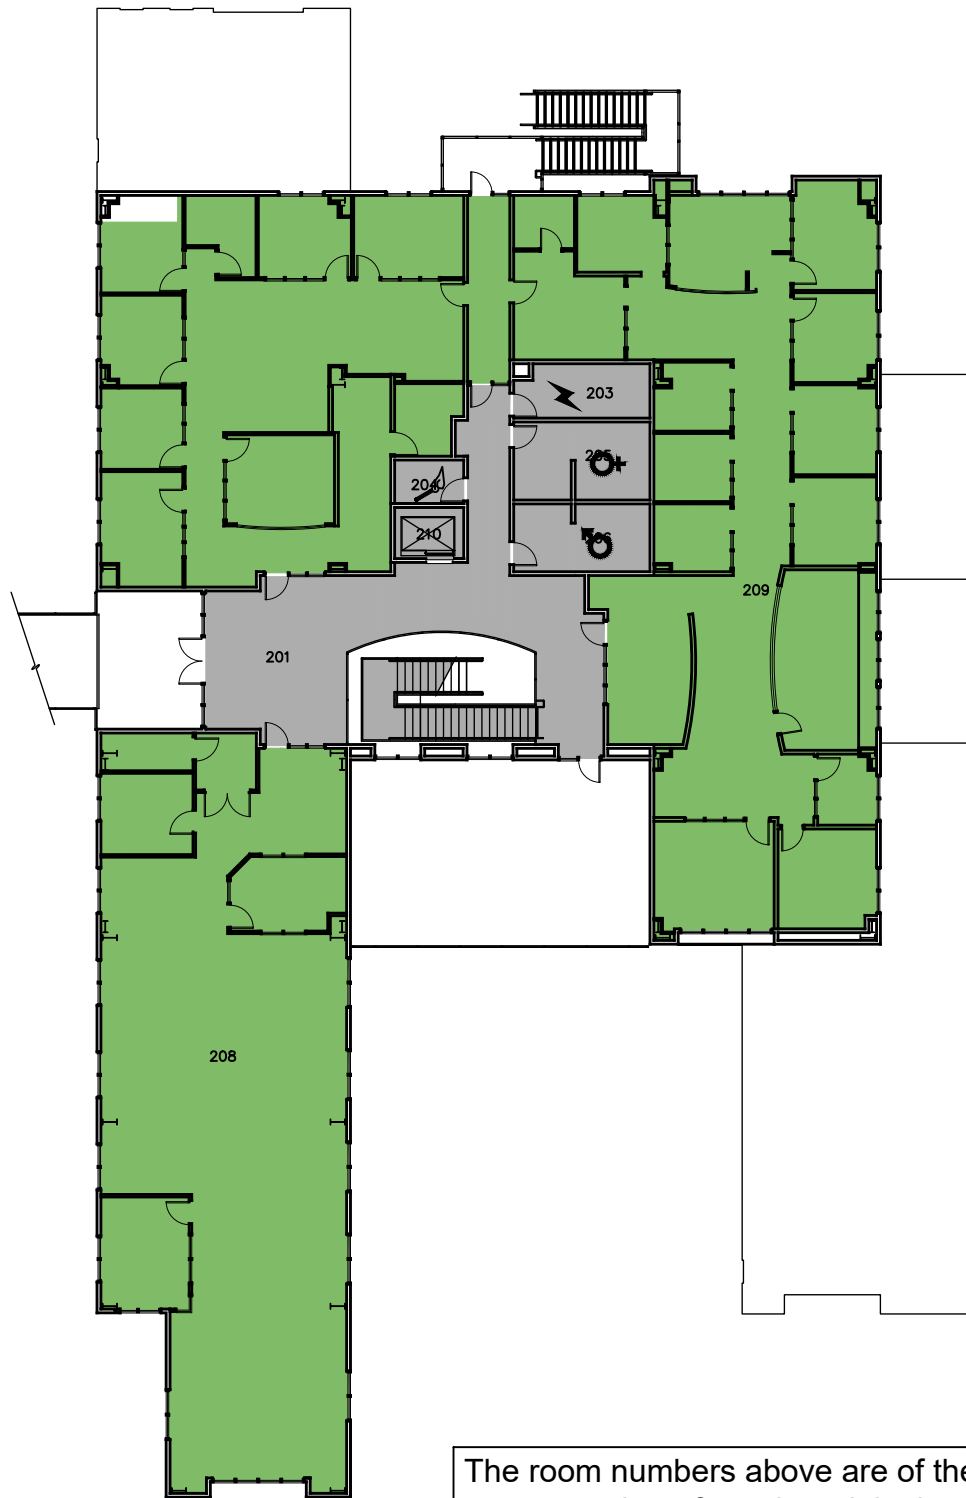

Technology Park

Floor 1

FACILITIES MANAGEMENT AND DEVELOPMENT

000000 UNASSIGN	107500 OCOB	120000 ACAD AFRS	137500 UNIV DEV	120600 RESEARCH
102500 CAFES	110000 CLA	120400 ITS	140000 STUD AFRS	120800 ENROLL
105000 CAED	112500 CENG	121300 DIV/INCL	145000 PRESIDENT	130000 PERSON
117500 CSM	125000 AFD	150000 UNIV SUP	160000 COM&MARK	

March 2022

1" = 25'

The room numbers above are of the undivided spaces and are from the original construction drawings. The California Central Coast Research Partnership manages, divides, renumbers & leases the spaces. Those changes will not be tracked here. Contact <http://www.c3rp.org>