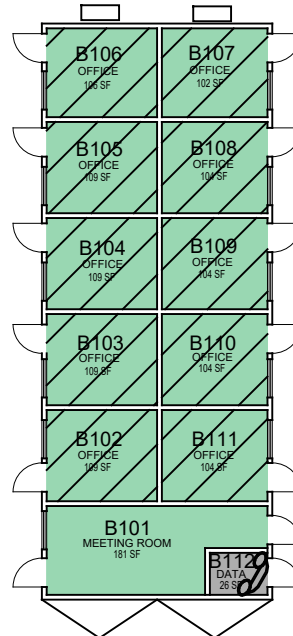

**092-M
Modular A**

**092-M
Modular B**

**092-M
Modular C**

CAL POLY

Poly Grove Trailer Park

Floor 1
Space Data http://afd.calpoly.edu/facilities/spacefacility/space_data.asp

FACILITIES MANAGEMENT AND DEVELOPMENT

October 2020

1"=20'

College/Division