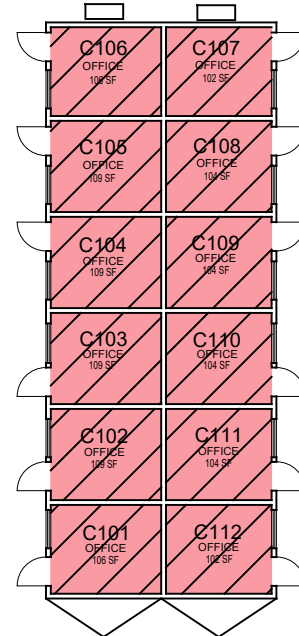

**092-M
Modular A**

**092-M
Modular B**

**092-M
Modular C**

CAL POLY

Poly Grove Trailer Park

Floor 1
Space Data http://afd.calpoly.edu/facilities/spacefacility/space_data.asp

FACILITIES MANAGEMENT AND DEVELOPMENT

October 2020

1"=20'

College/Division