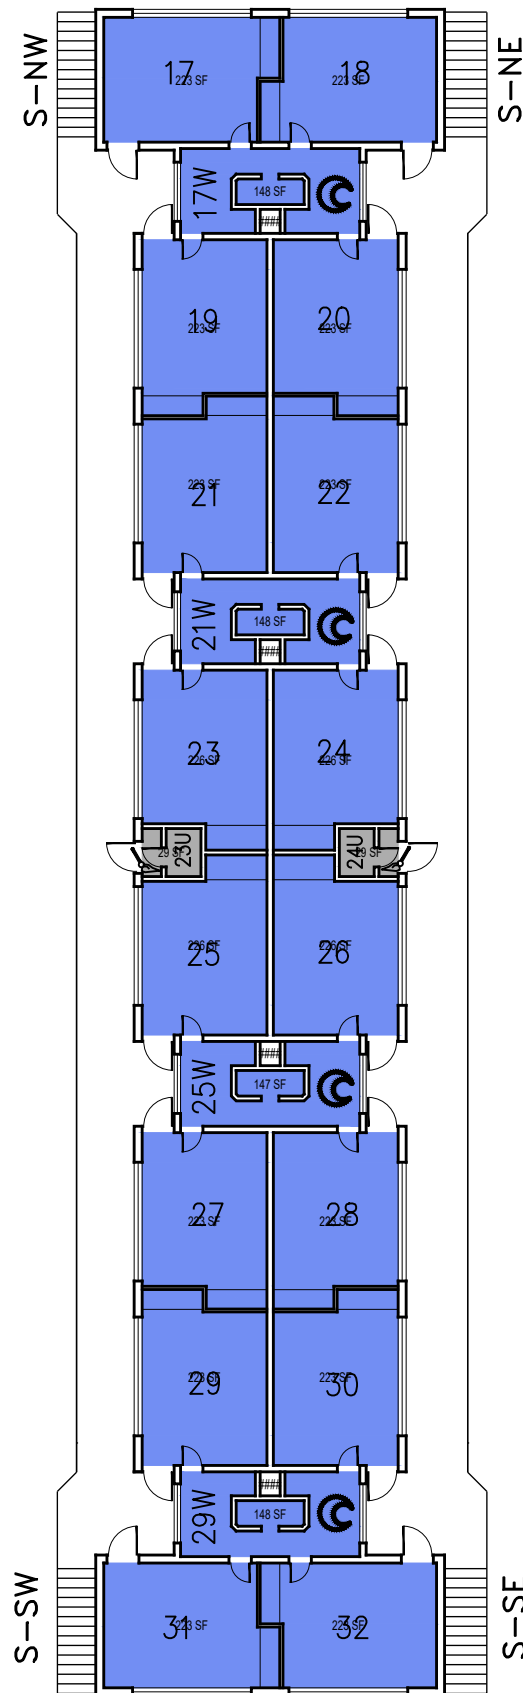

BASEMENT

Diablo Hall

Basement & Floor 1

FACILITIES MANAGEMENT AND DEVELOPMENT

Space Data http://afd.calpoly.edu/facilities/spacefacility/space_data.asp

000 UNASSIGN	400 STUDY	800 HEALTH
100 CLASS	500 SPECIAL	900 RESIDENTIAL
200 LAB	600 GENERAL	
300 OFFICE	700 SUPPORT	

Room Use

March 2022

1:20

Diablo Hall

Floor 3

FACILITIES MANAGEMENT AND DEVELOPMENT

Space Data http://afd.calpoly.edu/facilities/spacefacility/space_data.asp

000 UNASSIGN	400 STUDY	800 HEALTH
100 CLASS	500 SPECIAL	900 RESIDENTIAL
200 LAB	600 GENERAL	
300 OFFICE	700 SUPPORT	

Room Use

March 2022

1:20