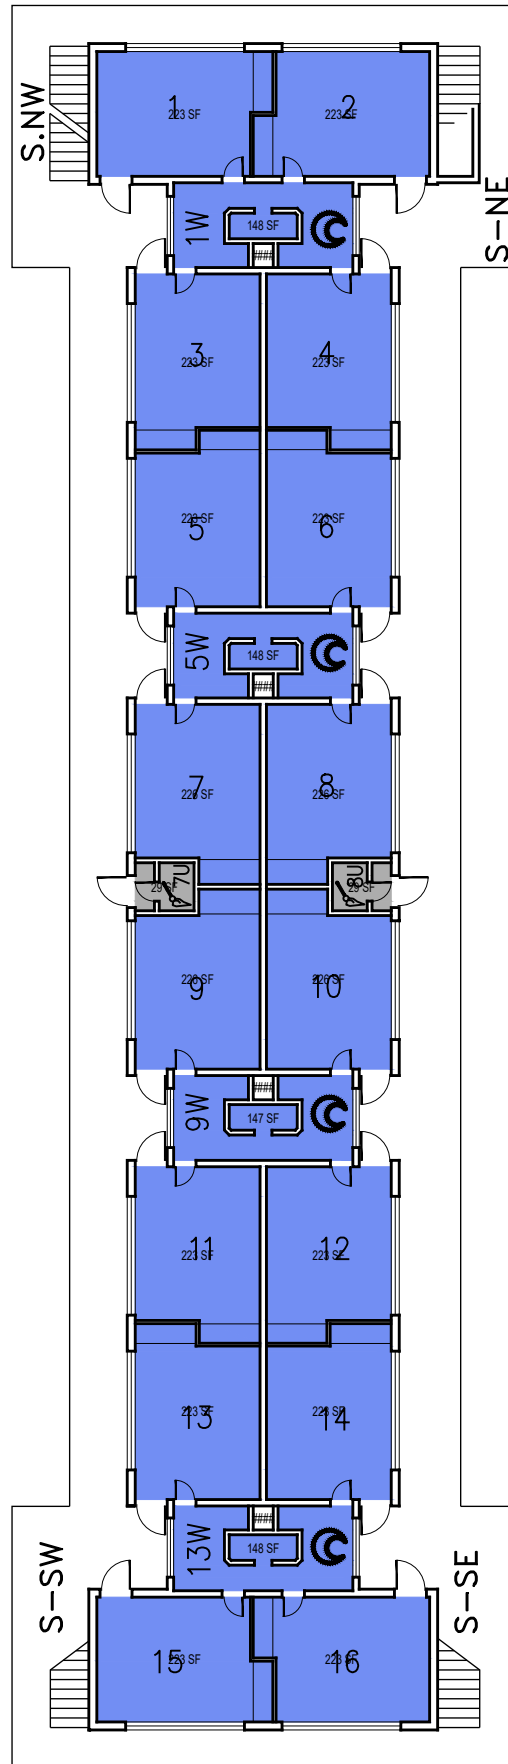

BASEMENT

Diablo Hall

Basement & Floor 1

FACILITIES MANAGEMENT AND DEVELOPMENT

Space Data http://afd.calpoly.edu/facilities/spacefacility/space_data.asp

000 UNASSIGN	400 STUDY	800 HEALTH
100 CLASS	500 SPECIAL	900 RESIDENTIAL
200 LAB	600 GENERAL	
300 OFFICE	700 SUPPORT	

Room Use

March 2022

1:20

Diablo Hall

Floor 3

FACILITIES MANAGEMENT AND DEVELOPMENT

Space Data http://afd.calpoly.edu/facilities/spacefacility/space_data.asp

000 UNASSIGN	400 STUDY	800 HEALTH
100 CLASS	500 SPECIAL	900 RESIDENTIAL
200 LAB	600 GENERAL	
300 OFFICE	700 SUPPORT	

Room Use

March 2022

1:20