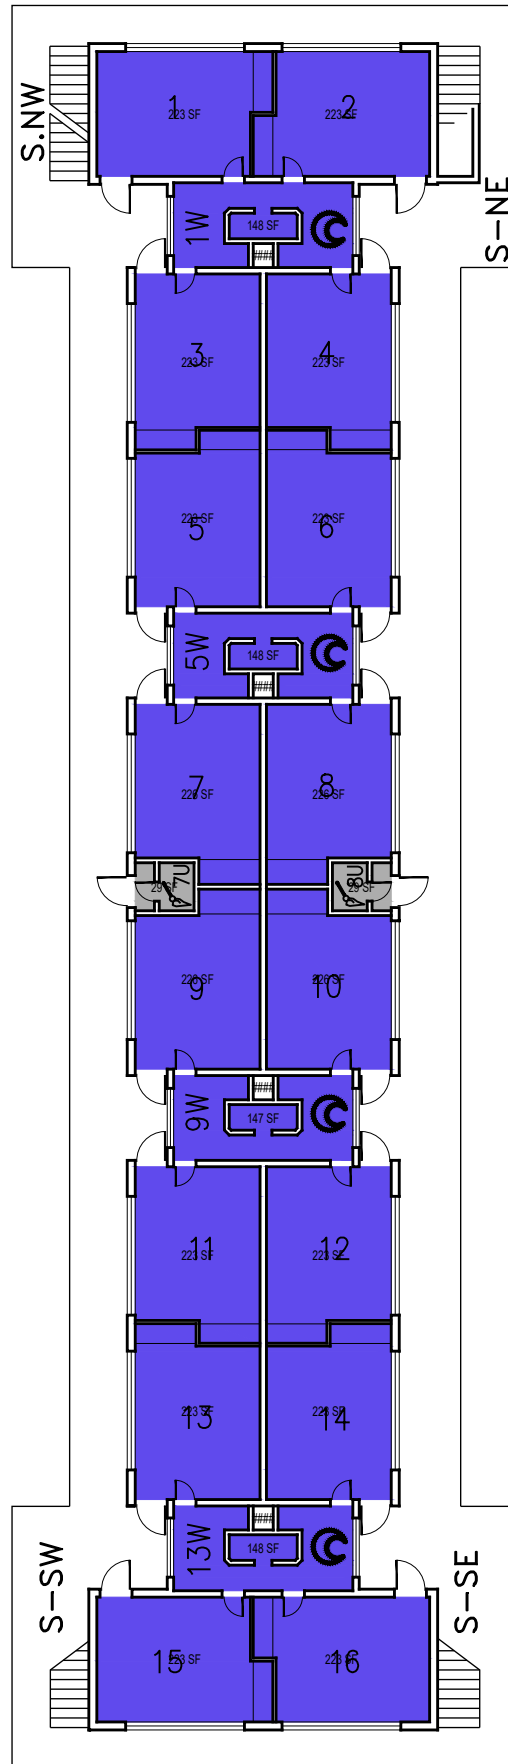

BASEMENT

CAL POLY

Diablo Hall

Basement & Floor 1

Space Data http://afd.calpoly.edu/facilities/spacefacility/space_data.asp

FACILITIES MANAGEMENT AND DEVELOPMENT

00000 UNASSIGN	107500 OCOB	120000 ACAD AFRS	137500 UNIV DEV
102500 CAFES	110000 CLA	120400 ITS	140000 STUD AFRS
105000 CAED	112500 CENG	121300 DIV/INCL	145000 PRESIDENT
117500 CSM	125000 AFD	150000 UNIV SUP	

October 2020

1:20

College/Division

Diablo Hall

Floor 3
Space Data http://afd.calpoly.edu/facilities/spacefacility/space_data.asp

FACILITIES MANAGEMENT AND DEVELOPMENT

00000 UNASSIGN	107500 OCOB	120000 ACAD AFRS	137500 UNIV DEV
102500 CAFES	110000 CLA	120400 ITS	140000 STUD AFRS
105000 CAED	112500 CENG	121300 DIV/INCL	145000 PRESIDENT
117500 CSM	125000 AFD	150000 UNIV SUP	