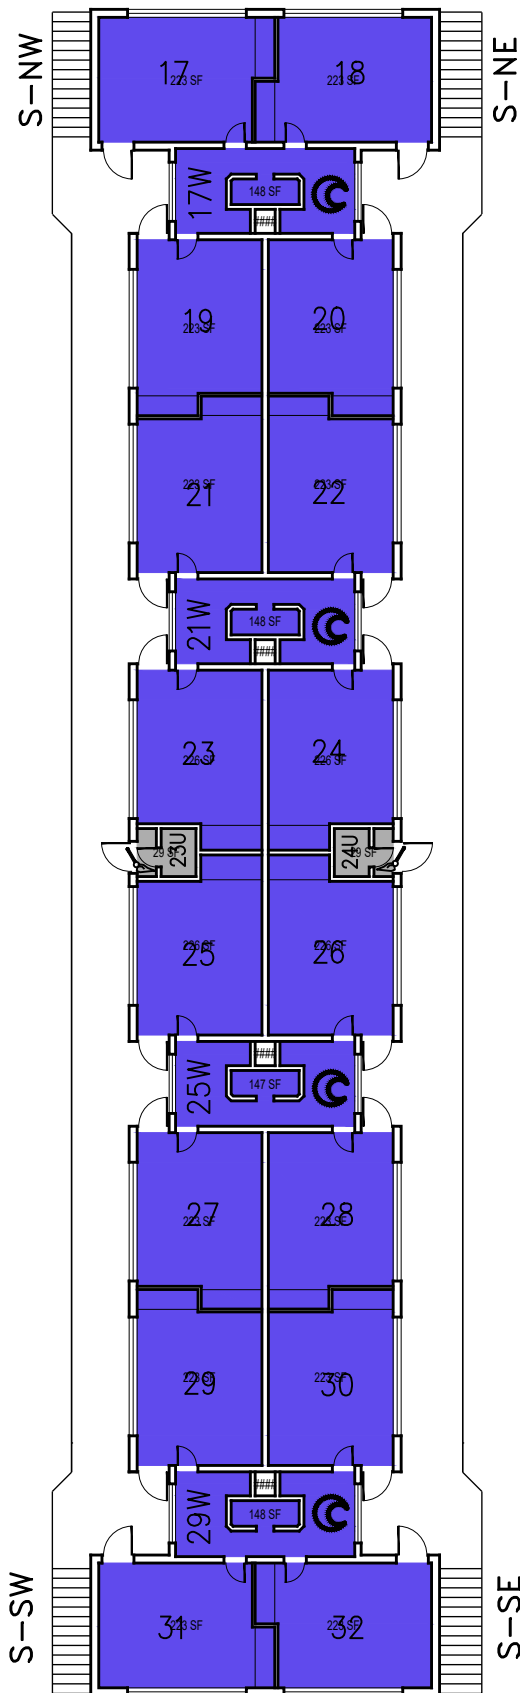

BASEMENT

CAL POLY

Diablo Hall

Basement & Floor 1

Space Data http://afd.calpoly.edu/facilities/spacefacility/space_data.asp

FACILITIES MANAGEMENT AND DEVELOPMENT

00000 UNASSIGN	107500 OCOB	120000 ACAD AFRS	137500 UNIV DEV
102500 CAFES	110000 CLA	120400 ITS	140000 STUD AFRS
105000 CAED	112500 CENG	121300 DIV/INCL	145000 PRESIDENT
117500 CSM	125000 AFD	150000 UNIV SUP	

October 2020

1:20

College/Division

Diablo Hall

Floor 3
Space Data http://afd.calpoly.edu/facilities/spacefacility/space_data.asp

FACILITIES MANAGEMENT AND DEVELOPMENT

00000 UNASSIGN	107500 OCOB	120000 ACAD AFRS	137500 UNIV DEV
102500 CAFES	110000 CLA	120400 ITS	140000 STUD AFRS
105000 CAED	112500 CENG	121300 DIV/INCL	145000 PRESIDENT
117500 CSM	125000 AFD	150000 UNIV SUP	