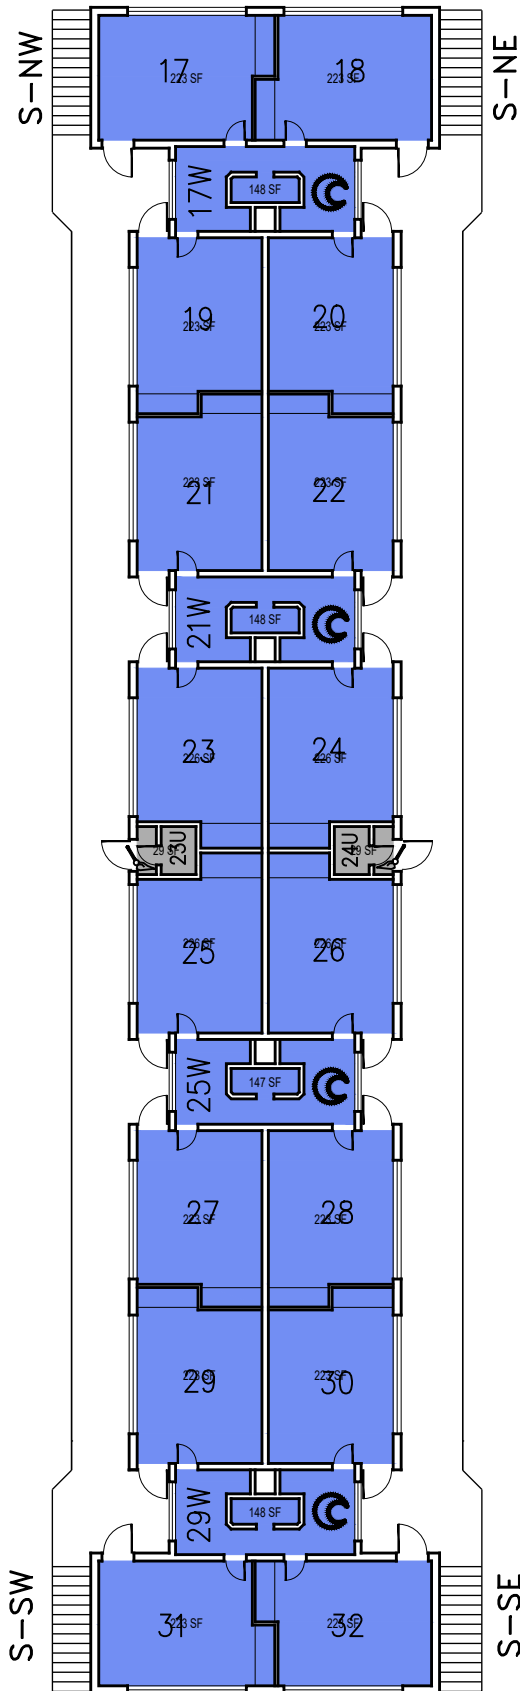

BASEMENT

CAL POLY

Palomar Hall

Basement & Floor 1

Space Data http://afd.calpoly.edu/facilities/spacefacility/space_data.asp

FACILITIES MANAGEMENT AND DEVELOPMENT

000 UNASSIGN	400 STUDY	800 HEALTH
100 CLASS	500 SPECIAL	900 RESIDENTIAL
200 LAB	600 GENERAL	
300 OFFICE	700 SUPPORT	

October 2020

1:20

Room Use

CAL POLY

Palomar Hall

Floor 2

Space Data http://afd.calpoly.edu/facilities/spacefacility/space_data.asp

FACILITIES MANAGEMENT AND DEVELOPMENT