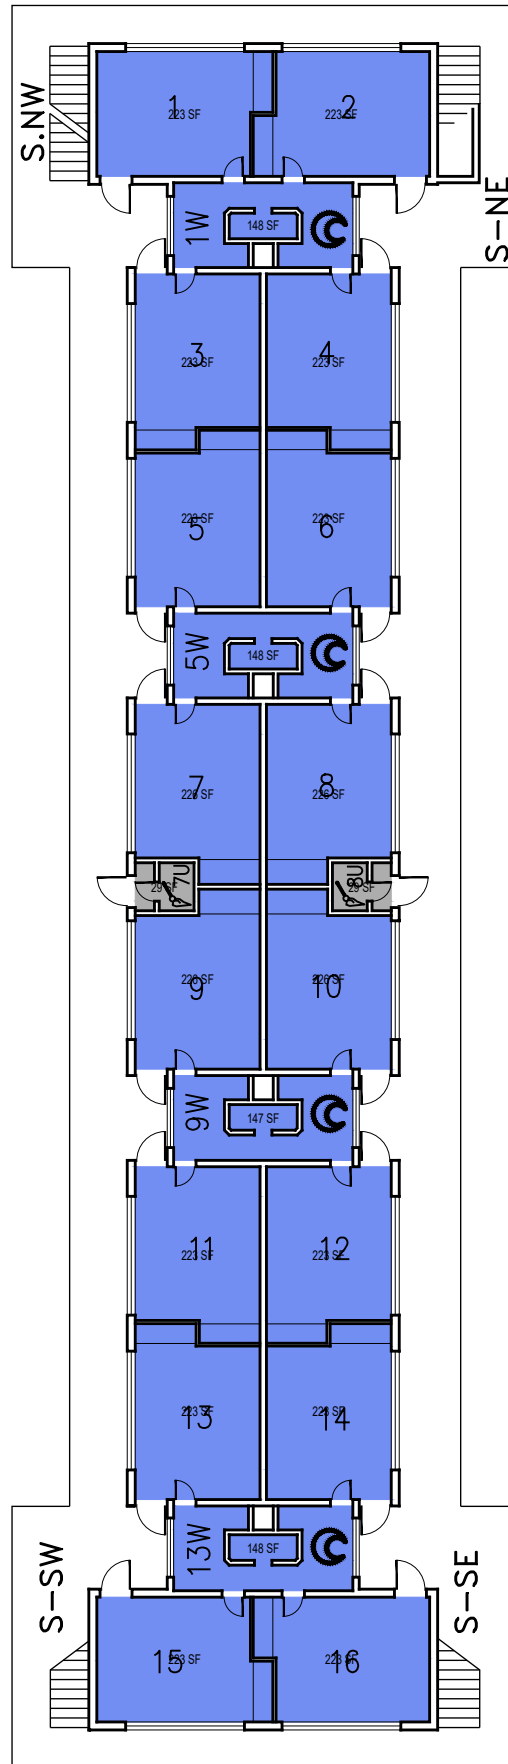

BASEMENT

CAL POLY

Palomar Hall

Basement & Floor 1

Space Data http://afd.calpoly.edu/facilities/spacefacility/space_data.asp

FACILITIES MANAGEMENT AND DEVELOPMENT

000 UNASSIGN	400 STUDY	800 HEALTH
100 CLASS	500 SPECIAL	900 RESIDENTIAL
200 LAB	600 GENERAL	
300 OFFICE	700 SUPPORT	

October 2020

1:20

Room Use

CAL POLY

Palomar Hall

Floor 2

Space Data http://afd.calpoly.edu/facilities/spacefacility/space_data.asp

FACILITIES MANAGEMENT AND DEVELOPMENT