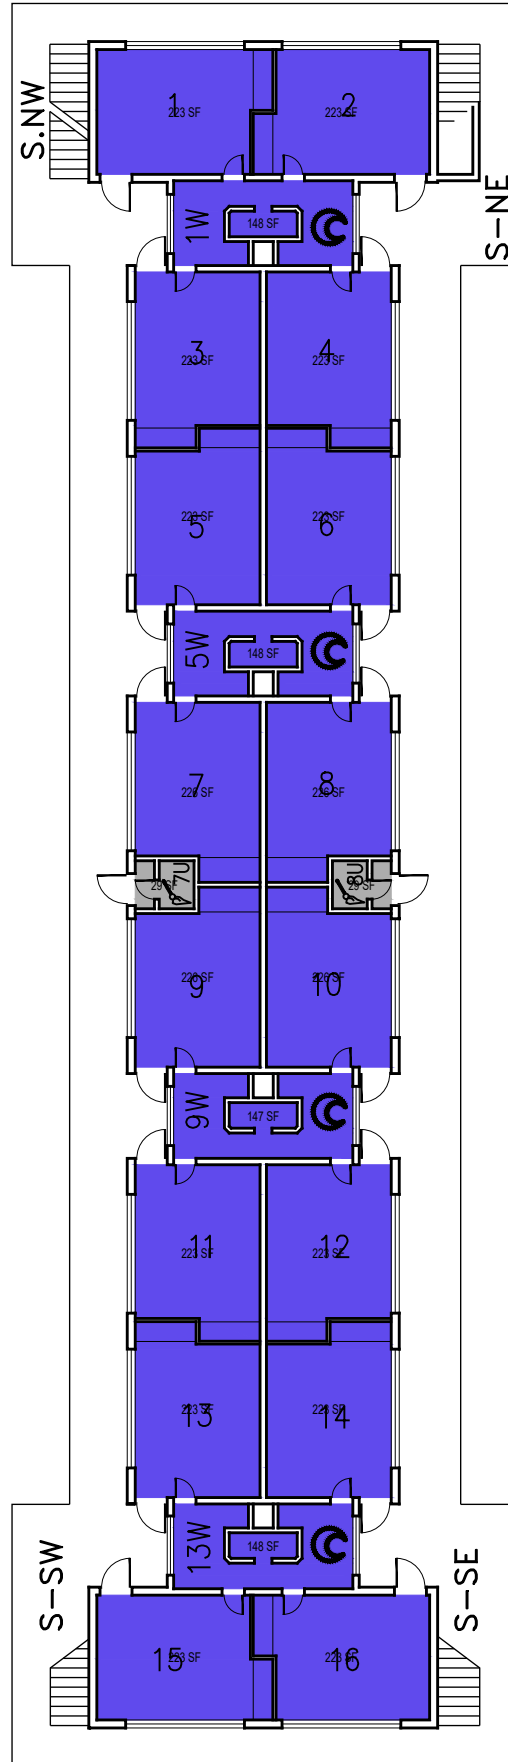

BASEMENT

CAL POLY

Palomar Hall

Basement & Floor 1

Space Data http://afd.calpoly.edu/facilities/spacefacility/space_data.asp

FACILITIES MANAGEMENT AND DEVELOPMENT

00000 UNASSIGN	107500 OCOB	120000 ACAD AFRS	137500 UNIV DEV
102500 CAFES	110000 CLA	120400 ITS	140000 STUD AFRS
105000 CAED	112500 CENG	121300 DIV/INCL	145000 PRESIDENT
117500 CSM	125000 AFD	150000 UNIV SUP	

October 2020

1:20

College/Division

Palomar Hall

CAL POLY

Floor 2

Space Data http://afd.calpoly.edu/facilities/spacefacility/space_data.asp

FACILITIES MANAGEMENT AND DEVELOPMENT