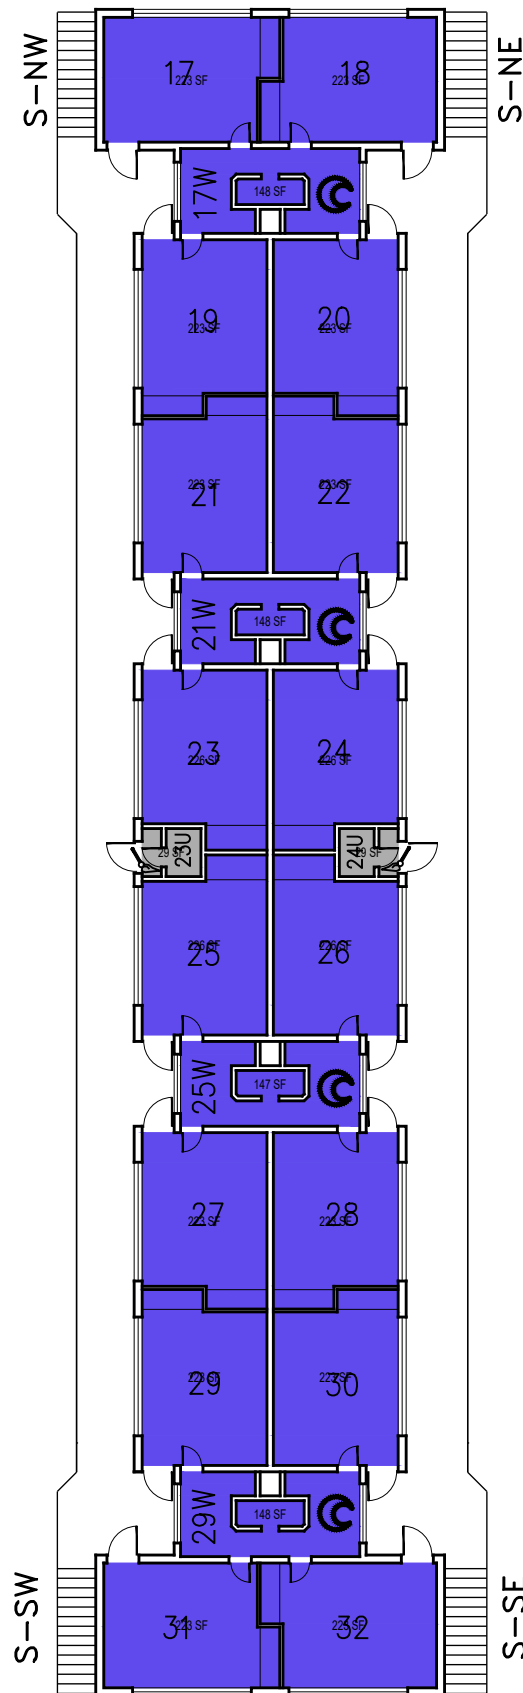

BASEMENT

CAL POLY

Palomar Hall

Basement & Floor 1

Space Data http://afd.calpoly.edu/facilities/spacefacility/space_data.asp

FACILITIES MANAGEMENT AND DEVELOPMENT

00000 UNASSIGN	107500 OCOB	120000 ACAD AFRS	137500 UNIV DEV
102500 CAFES	110000 CLA	120400 ITS	140000 STUD AFRS
105000 CAED	112500 CENG	121300 DIV/INCL	145000 PRESIDENT
117500 CSM	125000 AFD	150000 UNIV SUP	

October 2020

1:20

College/Division

Palomar Hall

CAL POLY

Floor 2

Space Data http://afd.calpoly.edu/facilities/spacefacility/space_data.asp

FACILITIES MANAGEMENT AND DEVELOPMENT