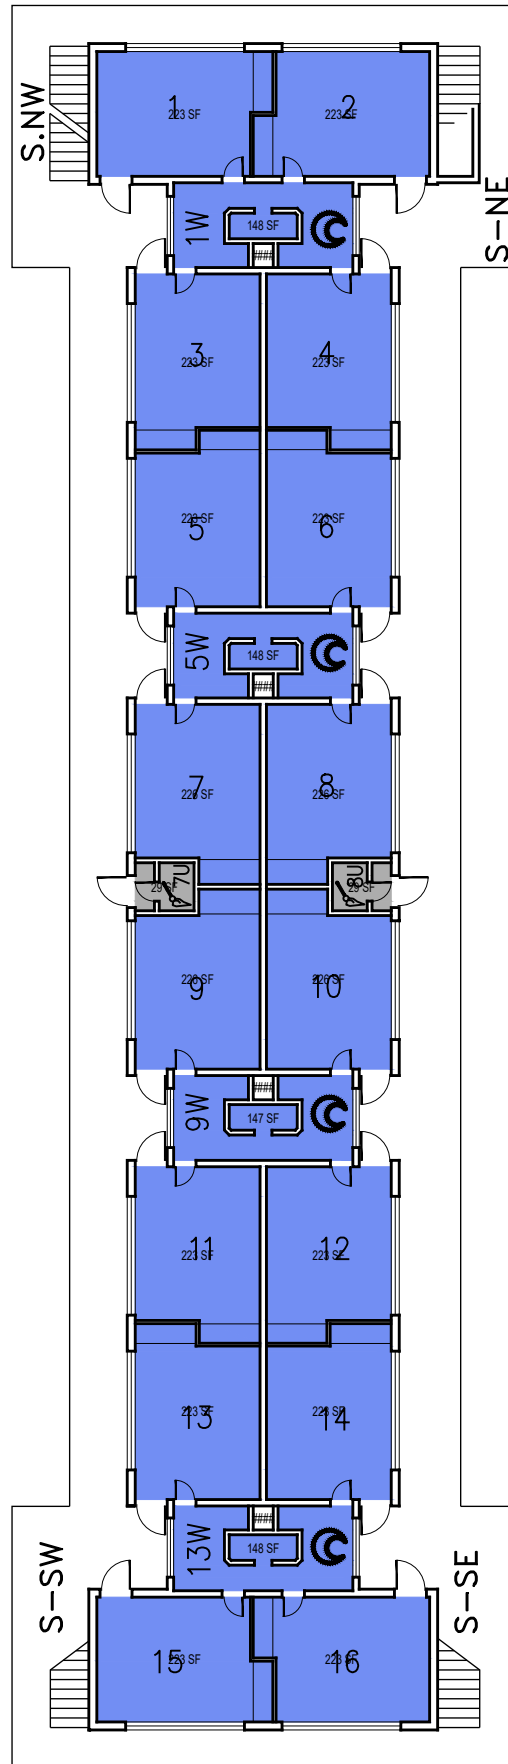

BASEMENT

CAL POLY

Whitney Hall

Basement & Floor 1

Space Data http://afd.calpoly.edu/facilities/spacefacility/space_data.asp

FACILITIES MANAGEMENT AND DEVELOPMENT

000 UNASSIGN	400 STUDY	800 HEALTH
100 CLASS	500 SPECIAL	900 RESIDENTIAL
200 LAB	600 GENERAL	
300 OFFICE	700 SUPPORT	

October 2020

1:20

Room Use

CAL POLY

Whitney Hall

Floor 2

Space Data http://afd.calpoly.edu/facilities/spacefacility/space_data.asp

FACILITIES MANAGEMENT AND DEVELOPMENT