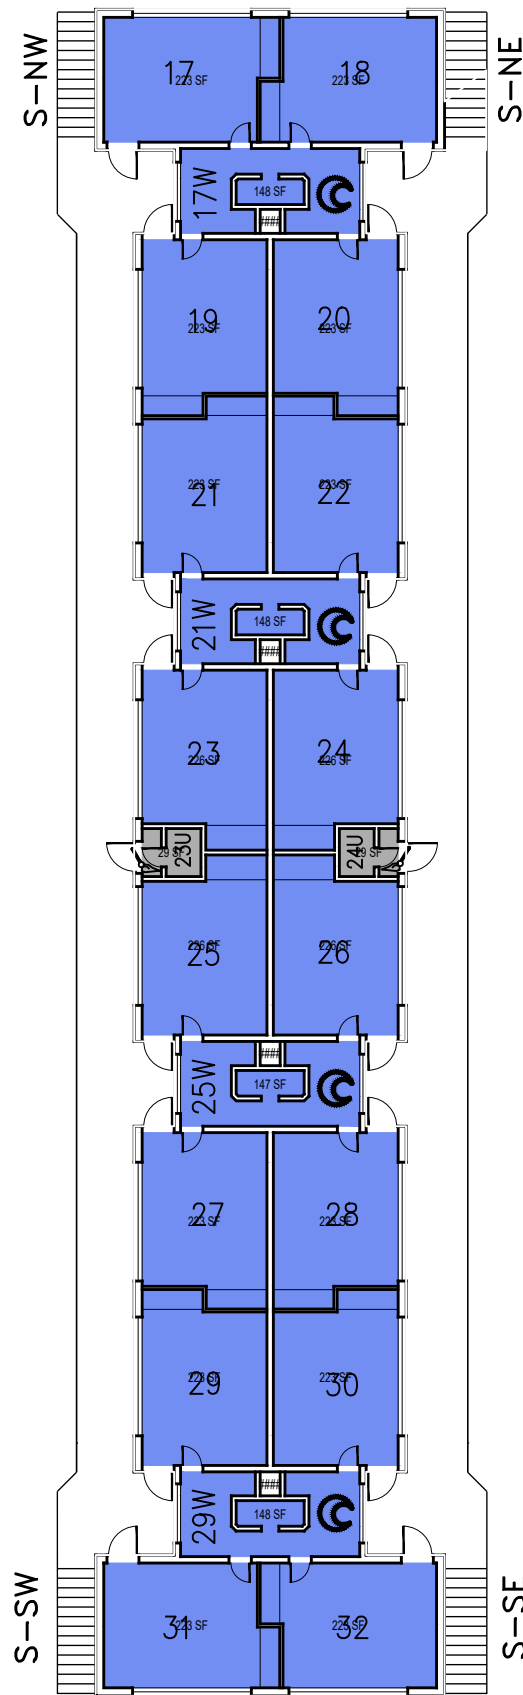

BASEMENT

CAL POLY

Whitney Hall

Basement & Floor 1

Space Data http://afd.calpoly.edu/facilities/spacefacility/space_data.asp

FACILITIES MANAGEMENT AND DEVELOPMENT

000 UNASSIGN	400 STUDY	800 HEALTH
100 CLASS	500 SPECIAL	900 RESIDENTIAL
200 LAB	600 GENERAL	
300 OFFICE	700 SUPPORT	

October 2020

1:20

Room Use

CAL POLY

Whitney Hall

Floor 2

Space Data http://afd.calpoly.edu/facilities/spacefacility/space_data.asp

FACILITIES MANAGEMENT AND DEVELOPMENT