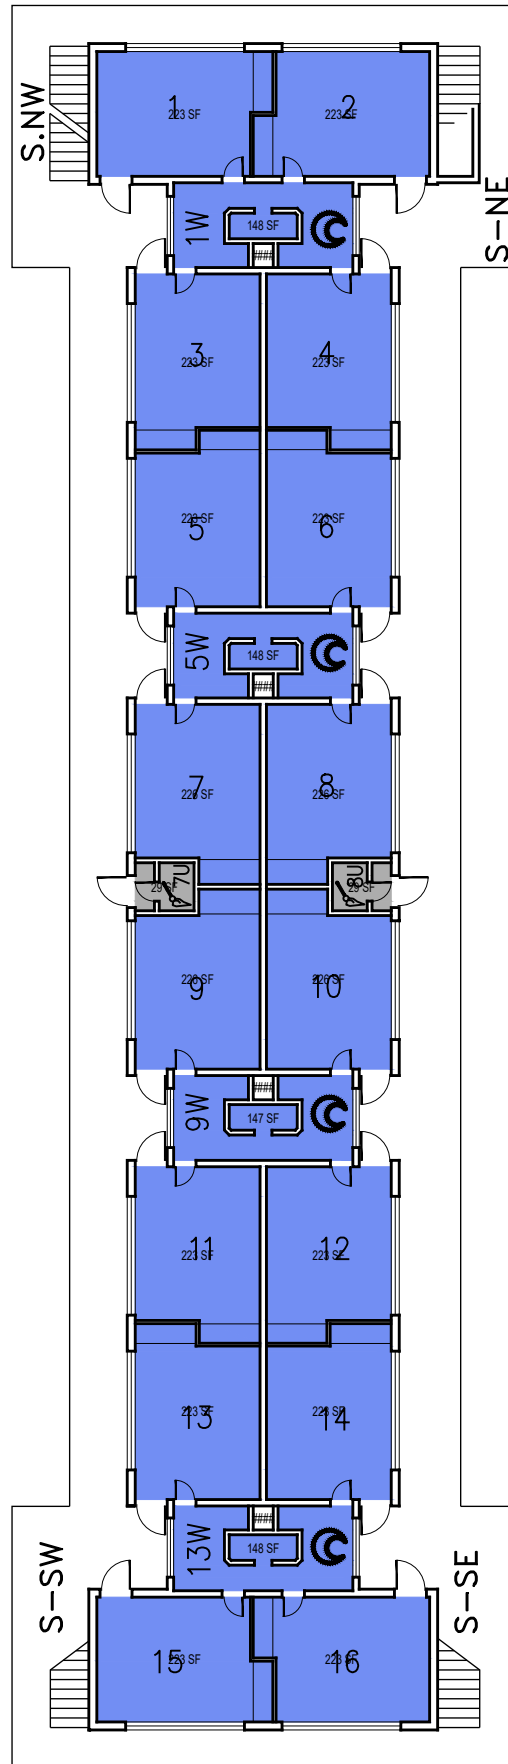

BASEMENT

Lassen Hall

CAL POLY

Basement & Floor 1

Space Data http://afd.calpoly.edu/facilities/spacefacility/space_data.asp

FACILITIES MANAGEMENT AND DEVELOPMENT

000 UNASSIGN	400 STUDY	800 HEALTH
100 CLASS	500 SPECIAL	900 RESIDENTIAL
200 LAB	600 GENERAL	
300 OFFICE	700 SUPPORT	

October 2020

1:20

Room Use

Lassen Hall

Floor 2
Space Data http://afd.calpoly.edu/facilities/spacefacility/space_data.asp

FACILITIES MANAGEMENT AND DEVELOPMENT

000 UNASSIGN	400 STUDY	800 HEALTH
100 CLASS	500 SPECIAL	900 RESIDENTIAL
200 LAB	600 GENERAL	
300 OFFICE	700 SUPPORT	

Room Use

October 2020

1:20