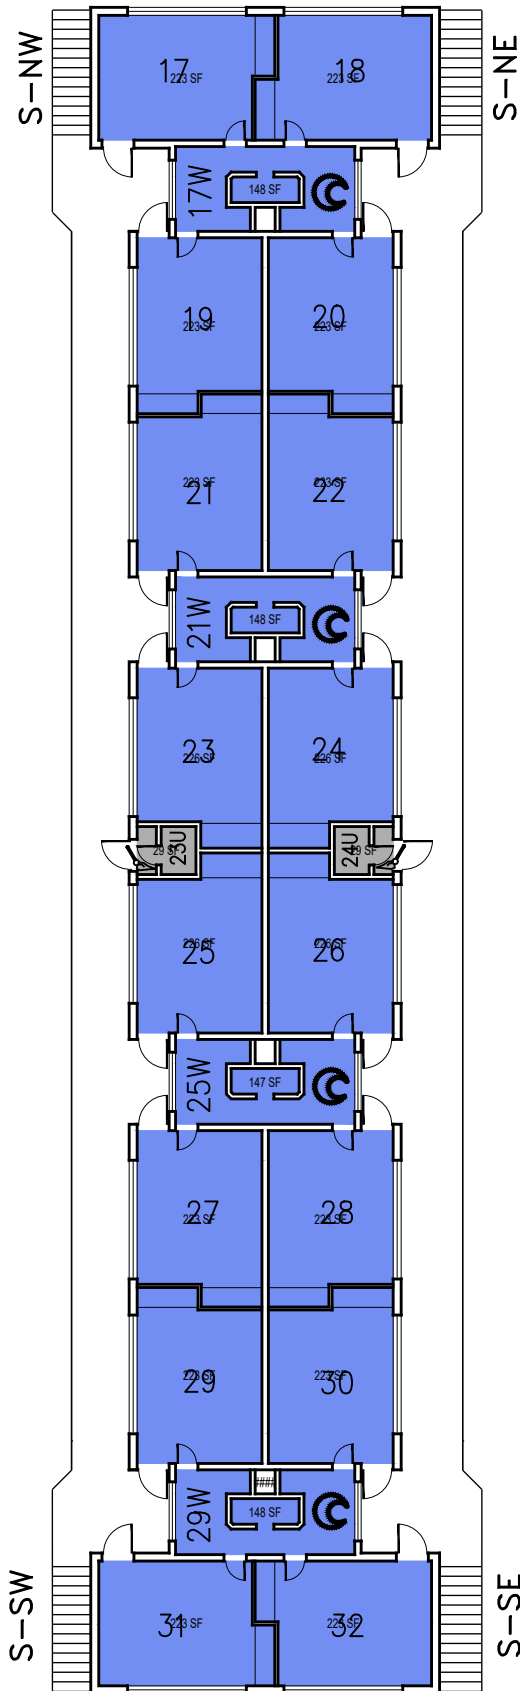

BASEMENT

Lassen Hall

CAL POLY

Basement & Floor 1

Space Data http://afd.calpoly.edu/facilities/spacefacility/space_data.asp

FACILITIES MANAGEMENT AND DEVELOPMENT

000 UNASSIGN	400 STUDY	800 HEALTH
100 CLASS	500 SPECIAL	900 RESIDENTIAL
200 LAB	600 GENERAL	
300 OFFICE	700 SUPPORT	

October 2020

1:20

Room Use

Lassen Hall

Floor 2
Space Data http://afd.calpoly.edu/facilities/spacefacility/space_data.asp

FACILITIES MANAGEMENT AND DEVELOPMENT

000 UNASSIGN	400 STUDY	800 HEALTH
100 CLASS	500 SPECIAL	900 RESIDENTIAL
200 LAB	600 GENERAL	
300 OFFICE	700 SUPPORT	

Room Use

October 2020

1:20