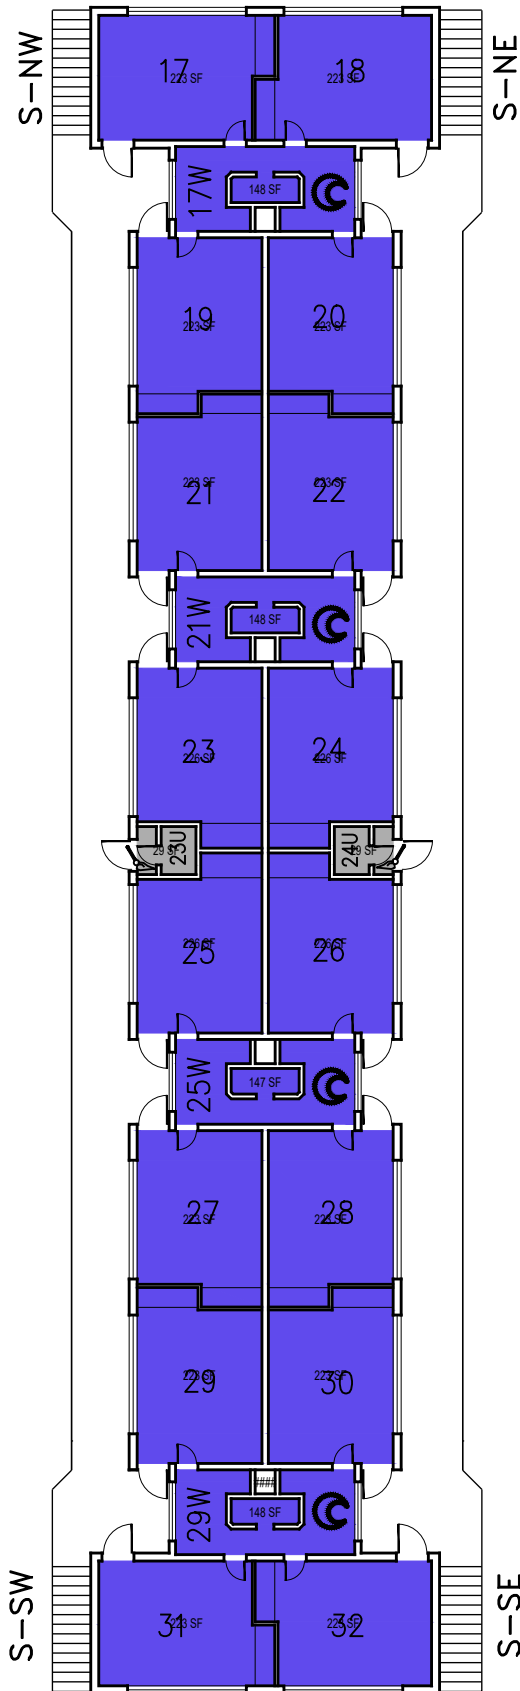

BASEMENT

CAL POLY

Lassen Hall

Basement & Floor 1

Space Data http://afd.calpoly.edu/facilities/spacefacility/space_data.asp

FACILITIES MANAGEMENT AND DEVELOPMENT

00000 UNASSIGN	107500 OCOB	120000 ACAD AFRS	137500 UNIV DEV
102500 CAFES	110000 CLA	120400 ITS	140000 STUD AFRS
105000 CAED	112500 CENG	121300 DIV/INCL	145000 PRESIDENT
117500 CSM	125000 AFD	150000 UNIV SUP	

October 2020

1:20

College/Division

Lassen Hall

CAL POLY

Floor 2

Space Data http://afd.calpoly.edu/facilities/spacefacility/space_data.asp

FACILITIES MANAGEMENT AND DEVELOPMENT