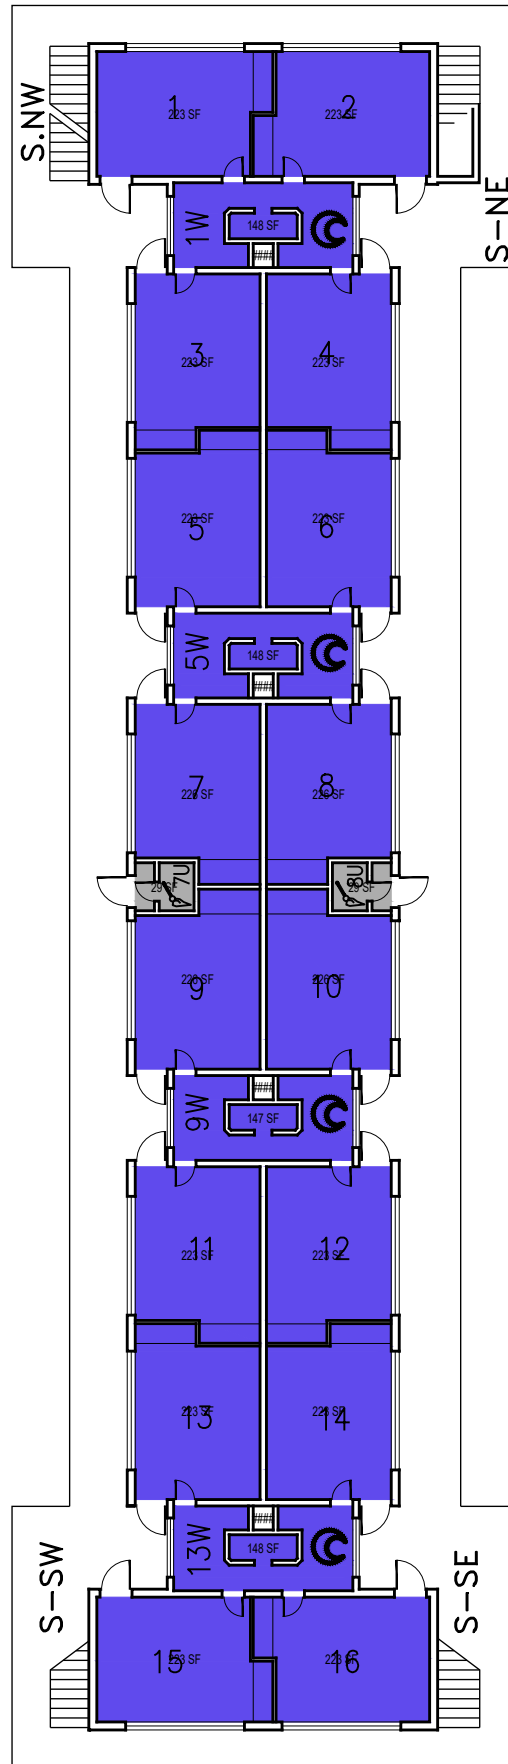

BASEMENT

CAL POLY

Lassen Hall

Basement & Floor 1

Space Data http://afd.calpoly.edu/facilities/spacefacility/space_data.asp

FACILITIES MANAGEMENT AND DEVELOPMENT

00000 UNASSIGN	107500 OCOB	120000 ACAD AFRS	137500 UNIV DEV
102500 CAFES	110000 CLA	120400 ITS	140000 STUD AFRS
105000 CAED	112500 CENG	121300 DIV/INCL	145000 PRESIDENT
117500 CSM	125000 AFD	150000 UNIV SUP	

October 2020

1:20

College/Division

Lassen Hall

CAL POLY

Floor 2

Space Data http://afd.calpoly.edu/facilities/spacefacility/space_data.asp

FACILITIES MANAGEMENT AND DEVELOPMENT