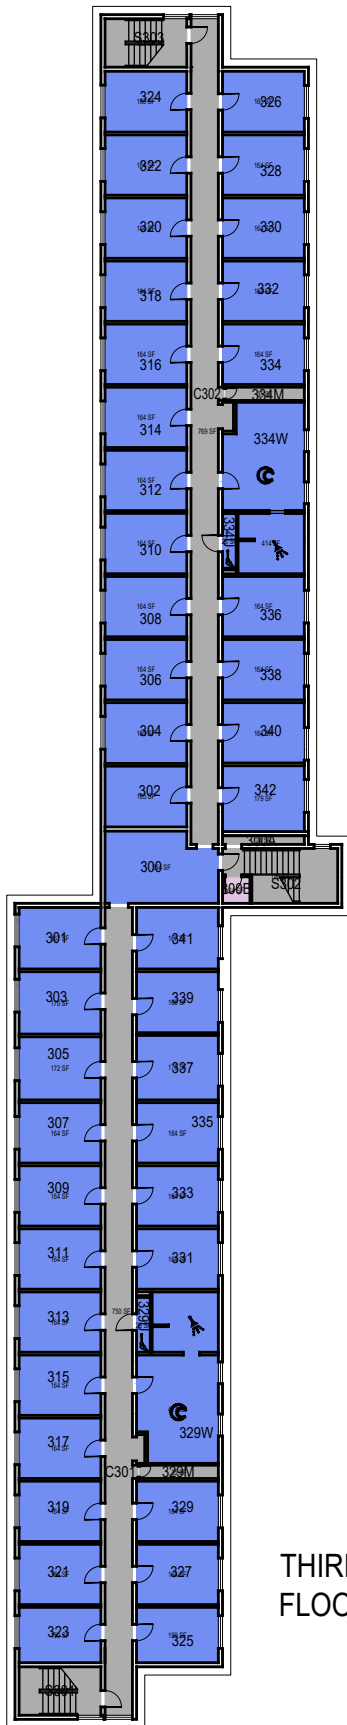

Trinity Hall

CAL POLY

Floor 1
Space Data http://afd.calpoly.edu/facilities/spacefacility/space_data.asp

FACILITIES MANAGEMENT AND DEVELOPMENT

000 UNASSIGN	400 STUDY	800 HEALTH
100 CLASS	500 SPECIAL	900 RESIDENTIAL
200 LAB	600 GENERAL	
300 OFFICE	700 SUPPORT	

October 2020

1"=35'

Room Use

THIRD FLOOR

SECOND FLOOR

CAL POLY

Trinity Hall

Floors 2 and 3

October 2020

1"=35'

Room Use