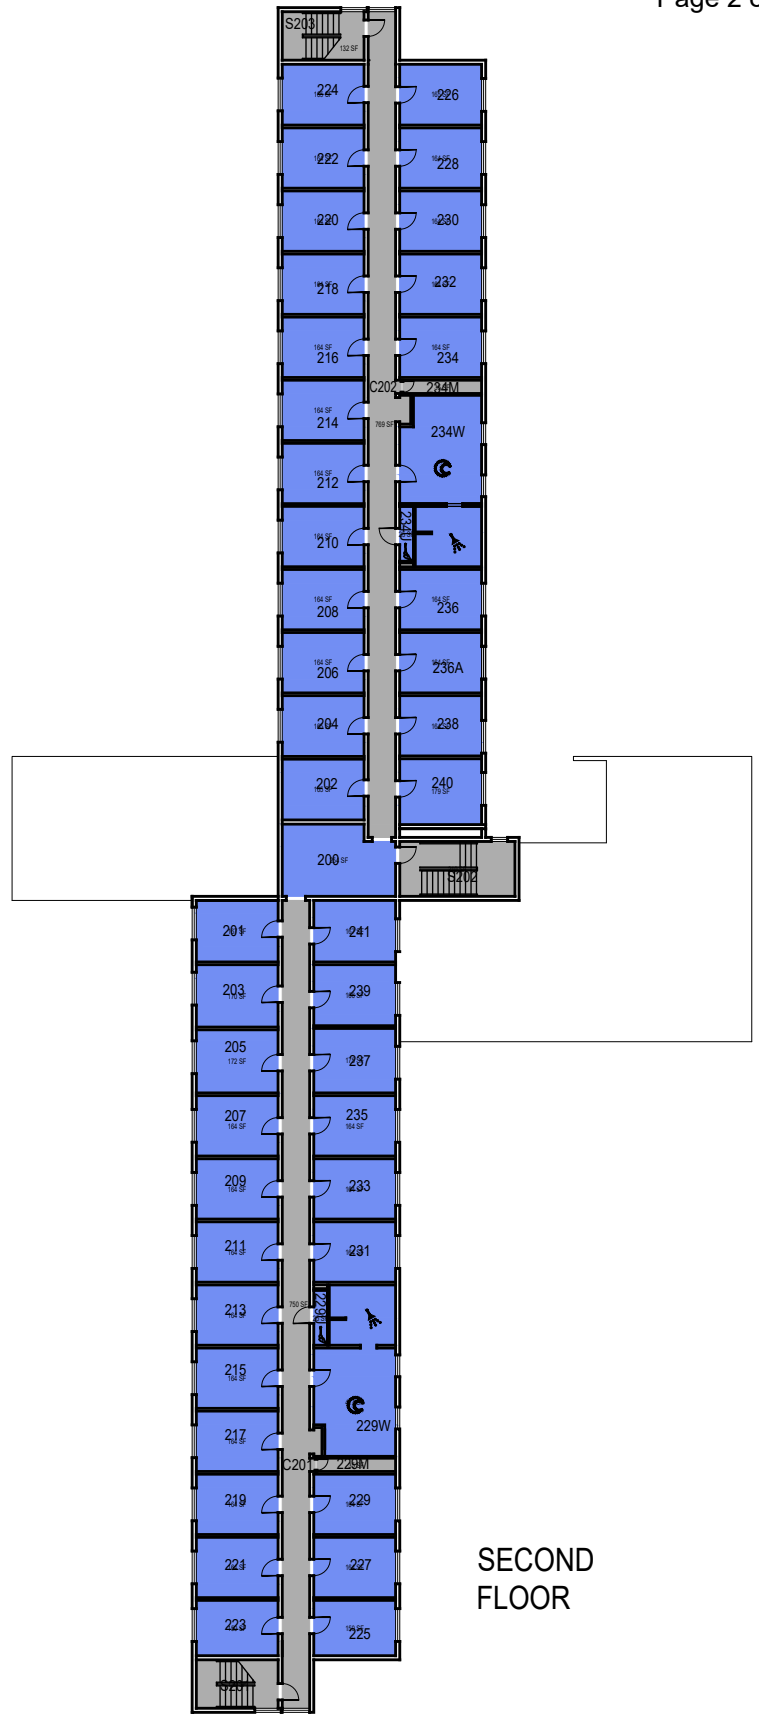

Trinity Hall

CAL POLY

Floor 1
Space Data http://afd.calpoly.edu/facilities/spacefacility/space_data.asp

FACILITIES MANAGEMENT AND DEVELOPMENT

000 UNASSIGN	400 STUDY	800 HEALTH
100 CLASS	500 SPECIAL	900 RESIDENTIAL
200 LAB	600 GENERAL	
300 OFFICE	700 SUPPORT	

October 2020

1"=35'

Room Use

THIRD FLOOR

SECOND FLOOR

CAL POLY

Trinity Hall

Floors 2 and 3

October 2020

1"=35'

Room Use