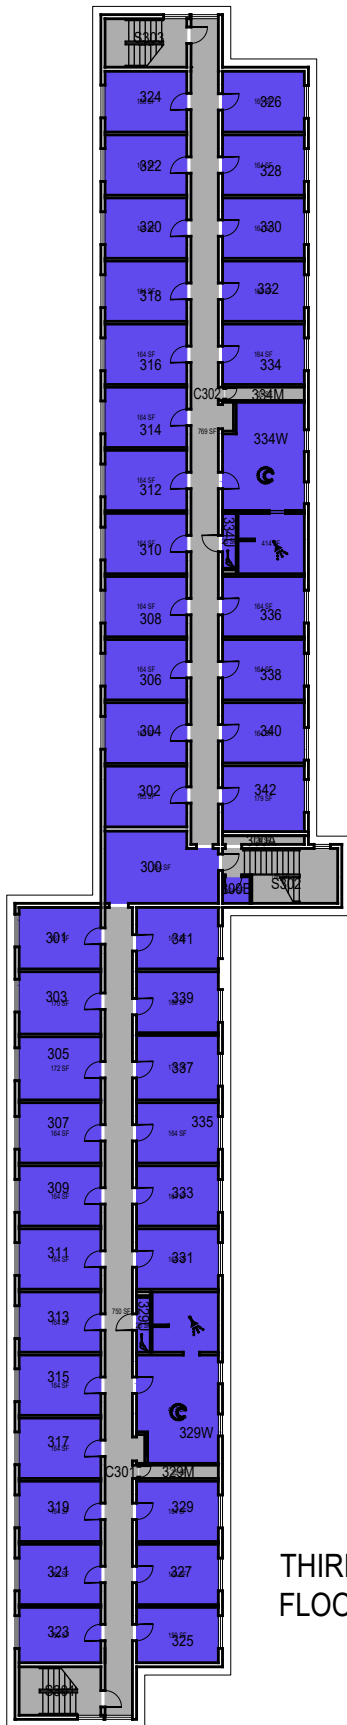

Trinity Hall

Floor 1

FACILITIES MANAGEMENT AND DEVELOPMENT

Space Data http://afd.calpoly.edu/facilities/spacefacility/space_data.asp

00000 UNASSIGN	107500 OCOB	120000 ACAD AFRS	137500 UNIV DEV	120600 RESEARCH
102500 CAFES	110000 CLA	120400 ITS	140000 STUD AFRS	120800 ENROLL
105000 CAED	112500 CENG	121300 DIV/INCL	145000 PRESIDENT	130000 PERSON
117500 CSM	125000 AFD	150000 UNIV SUP	160000 COM&MARK	

March 2022

1"=35'

College/Division

THIRD FLOOR

SECOND FLOOR

Trinity Hall

Floors 2 and 3

FACILITIES MANAGEMENT AND DEVELOPMENT

March 2022

1"=35'