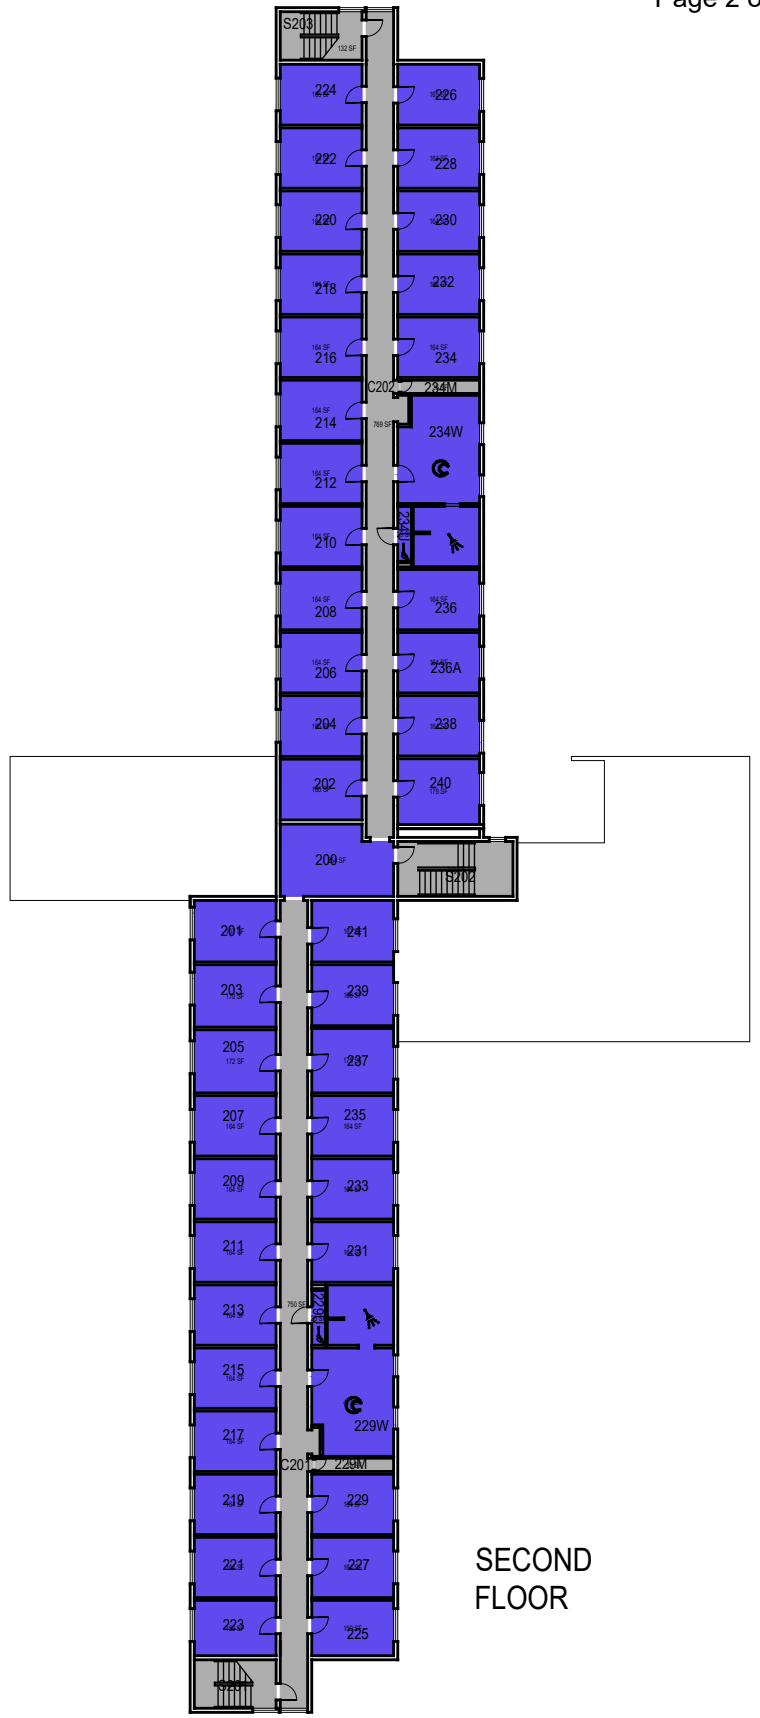

CAL POLY

Trinity Hall

Floor 1
Space Data http://afd.calpoly.edu/facilities/spacefacility/space_data.asp

FACILITIES MANAGEMENT AND DEVELOPMENT

00000 UNASSIGN	107500 OCOB	120000 ACAD AFRS	137500 UNIV DEV
102500 CAFES	110000 CLA	120400 ITS	140000 STUD AFRS
105000 CAED	112500 CENG	121300 DIV/INCL	145000 PRESIDENT
	117500 CSM	125000 AFD	150000 UNIV SUP

October 2020

1"=35'

College/Division

THIRD FLOOR

SECOND FLOOR

CAL POLY

Trinity Hall

Floors 2 and 3

College/Division

October 2020

1"=35'