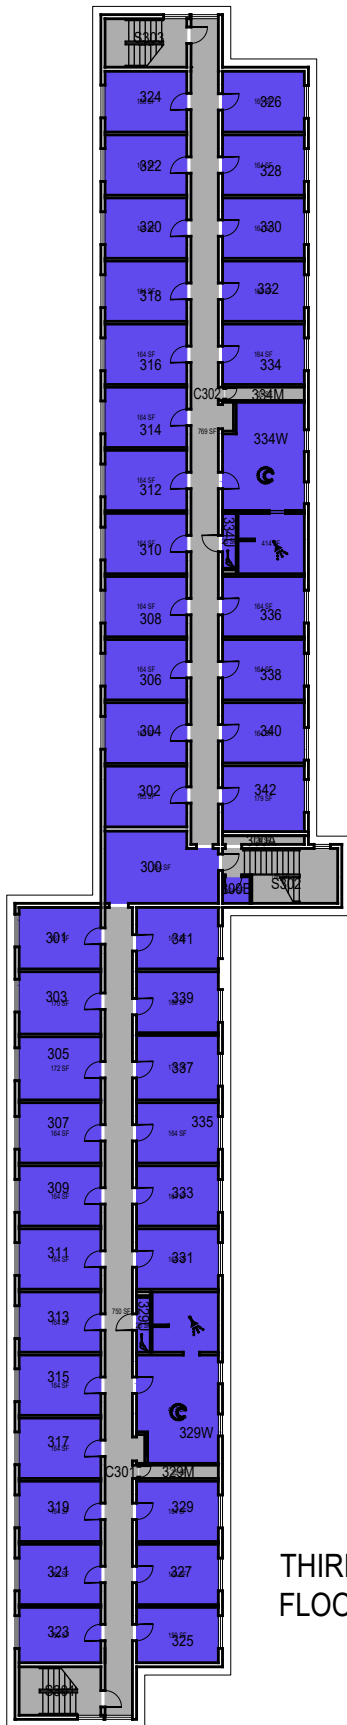

CAL POLY

Trinity Hall

Floor 1
Space Data http://afd.calpoly.edu/facilities/spacefacility/space_data.asp

FACILITIES MANAGEMENT AND DEVELOPMENT

00000 UNASSIGN	107500 OCOB	120000 ACAD AFRS	137500 UNIV DEV
102500 CAFES	110000 CLA	120400 ITS	140000 STUD AFRS
105000 CAED	112500 CENG	121300 DIV/INCL	145000 PRESIDENT
	117500 CSM	125000 AFD	150000 UNIV SUP

October 2020

1"=35'

College/Division

THIRD FLOOR

SECOND FLOOR

CAL POLY

Trinity Hall

Floors 2 and 3

College/Division

October 2020

1"=35'