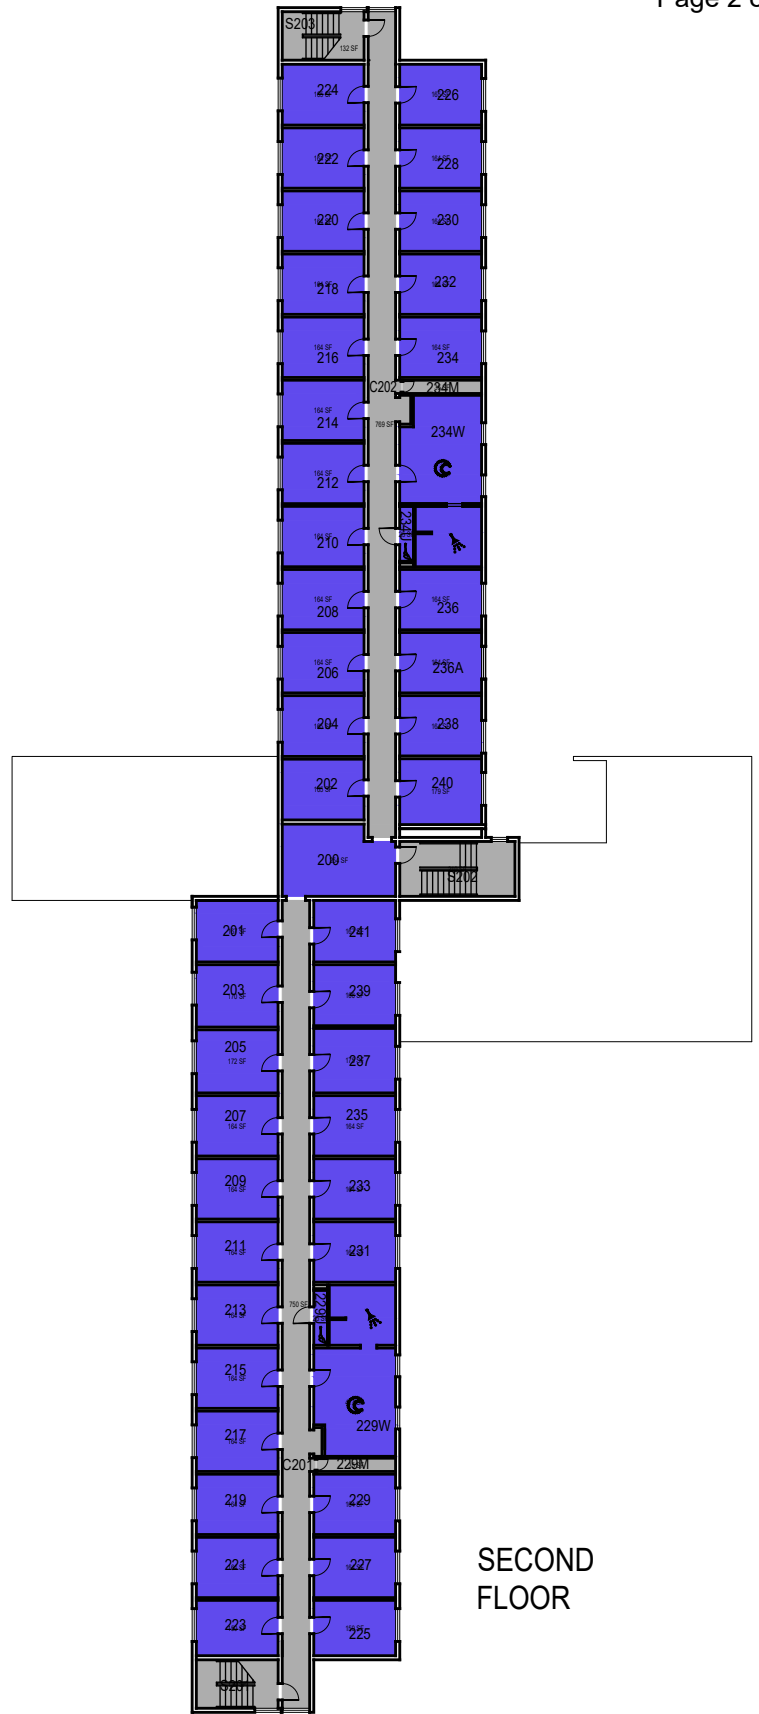

Trinity Hall

Floor 1

FACILITIES MANAGEMENT AND DEVELOPMENT

Space Data http://afd.calpoly.edu/facilities/spacefacility/space_data.asp

00000 UNASSIGN	107500 OCOB	120000 ACAD AFRS	137500 UNIV DEV	120600 RESEARCH
102500 CAFES	110000 CLA	120400 ITS	140000 STUD AFRS	120800 ENROLL
105000 CAED	112500 CENG	121300 DIV/INCL	145000 PRESIDENT	130000 PERSON
117500 CSM	125000 AFD	150000 UNIV SUP	160000 COM&MARK	

March 2022

1"=35'

College/Division

THIRD FLOOR

SECOND FLOOR

Trinity Hall

Floors 2 and 3

FACILITIES MANAGEMENT AND DEVELOPMENT

March 2022

1"=35'