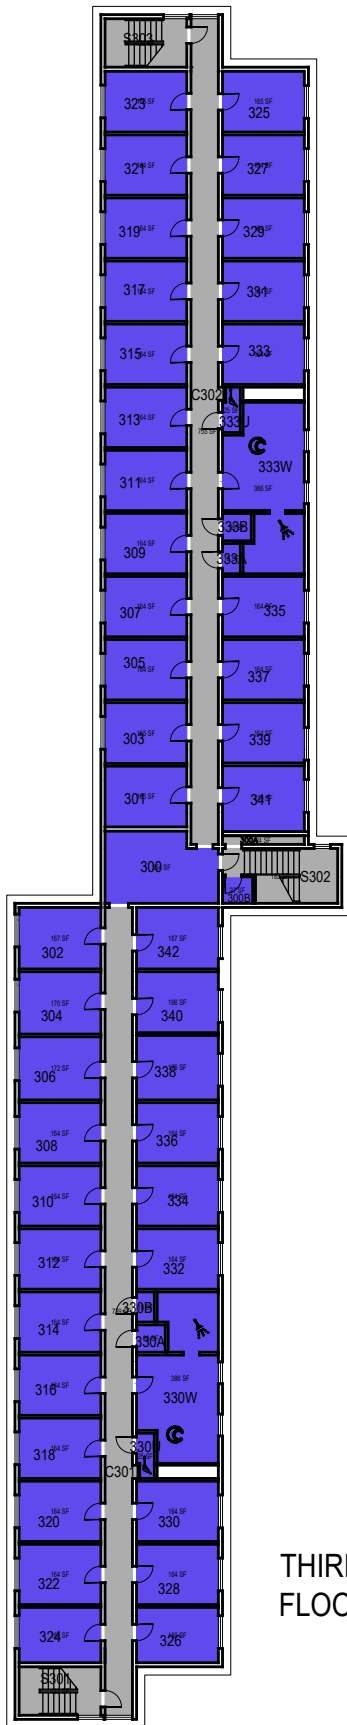

Muir Hall

Floor 1
Space Data http://afd.calpoly.edu/facilities/spacefacility/space_data.asp

FACILITIES MANAGEMENT AND DEVELOPMENT

00000 UNASSIGN	107500 OCOB	120000 ACAD AFRS	137500 UNIV DEV
102500 CAFES	110000 CLA	120400 ITS	140000 STUD AFRS
105000 CAED	112500 CENG	121300 DIV/INCL	145000 PRESIDENT
117500 CSM	125000 AFD	150000 UNIV SUP	

College/Division

October 2020

1"=35'

THIRD FLOOR

SECOND FLOOR

CAL POLY

Muir Hall

Floors 2 and 3

College/Division

October 2020

1"=35'