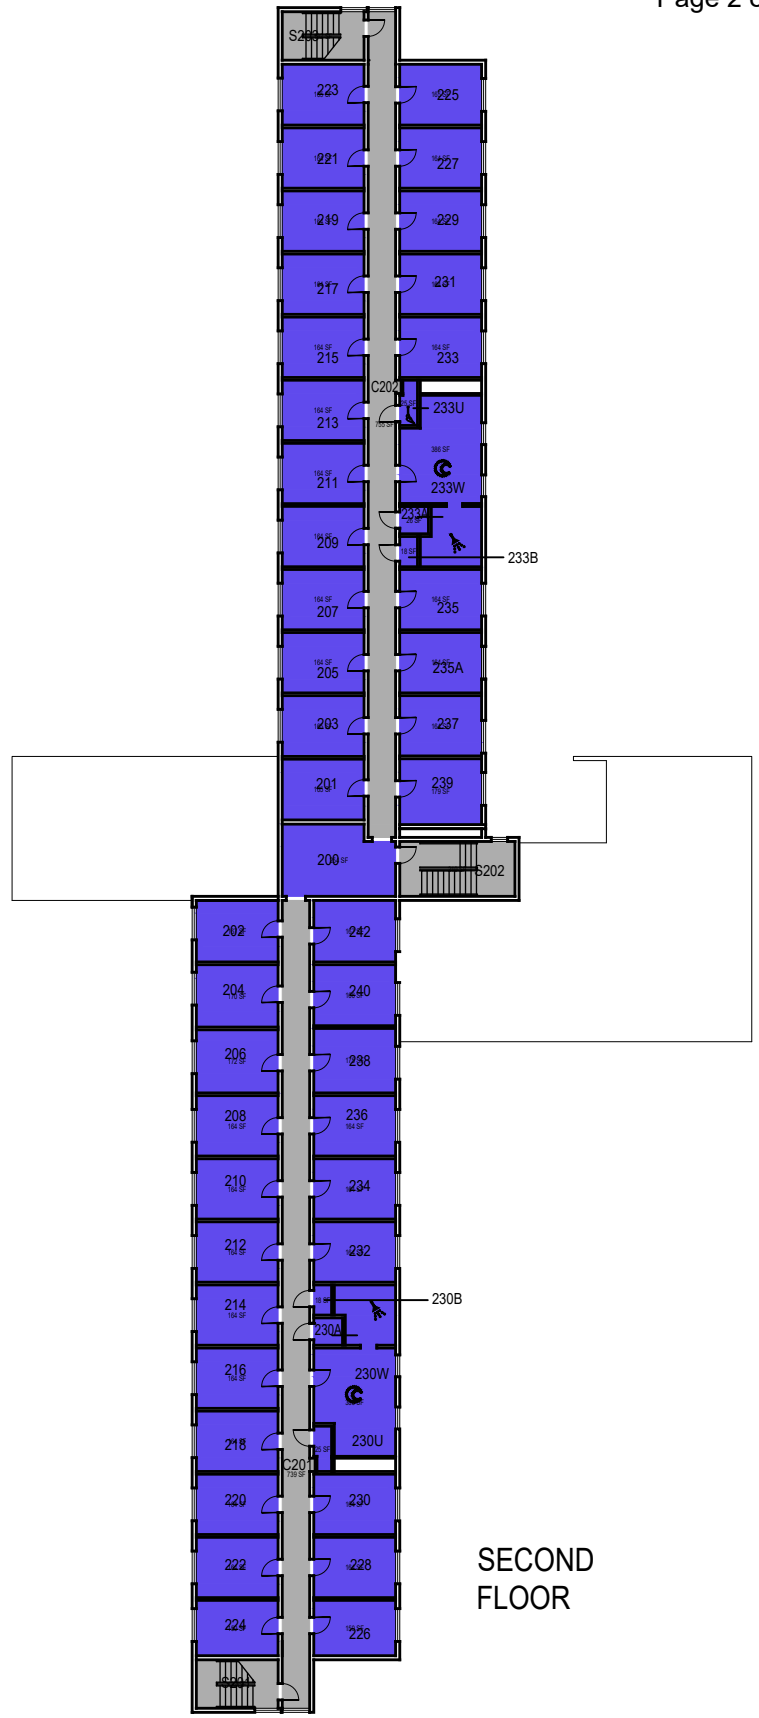

College/Division

October 2020

1"=35'

THIRD FLOOR

SECOND FLOOR

CAL POLY

Muir Hall

Floors 2 and 3

College/Division

October 2020

1"=35'