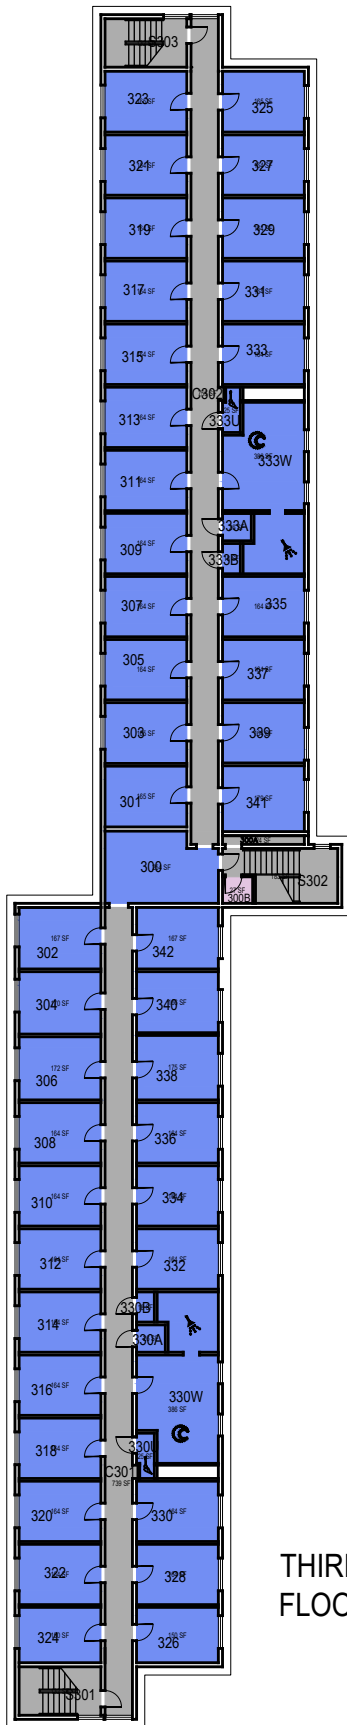

CAL POLY

Sequoia Hall

Floor 1
Space Data http://afd.calpoly.edu/facilities/spacefacility/space_data.asp

FACILITIES MANAGEMENT AND DEVELOPMENT

000 UNASSIGN	400 STUDY	800 HEALTH
100 CLASS	500 SPECIAL	900 RESIDENTIAL
200 LAB	600 GENERAL	
300 OFFICE	700 SUPPORT	

October 2020

1"=35'

Room Use

THIRD FLOOR

SECOND FLOOR

CAL POLY

Sequoia Hall

Floors 2 and 3

October 2020

1"=35'

Room Use