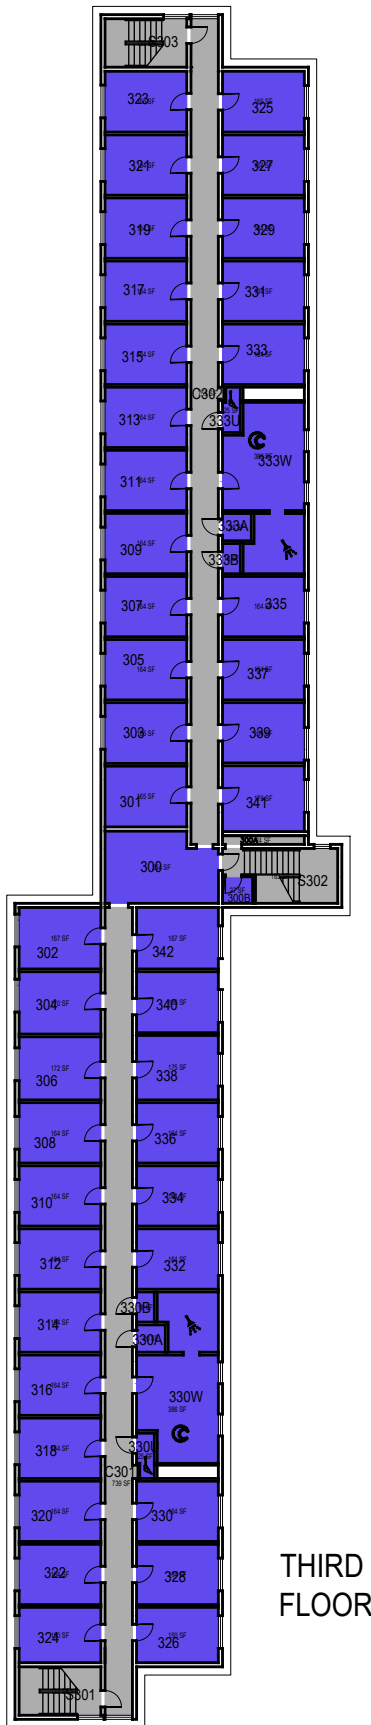

# Sequoia Hall

**CAL POLY**

Floor 1  
Space Data [http://afd.calpoly.edu/facilities/spacefacility/space\\_data.asp](http://afd.calpoly.edu/facilities/spacefacility/space_data.asp)

FACILITIES MANAGEMENT AND DEVELOPMENT

00000 UNASSIGN	107500 OCOB	120000 ACAD AFRS	137500 UNIV DEV
102500 CAFES	110000 CLA	120400 ITS	140000 STUD AFRS
105000 CAED	112500 CENG	121300 DIV/INCL	145000 PRESIDENT
117500 CSM	125000 AFD	150000 UNIV SUP	

College/Division

October 2020

1"=35'

THIRD FLOOR

SECOND FLOOR

**CAL POLY**

Sequoia Hall

Floors 2 and 3

October 2020

1"=35'

College/Division