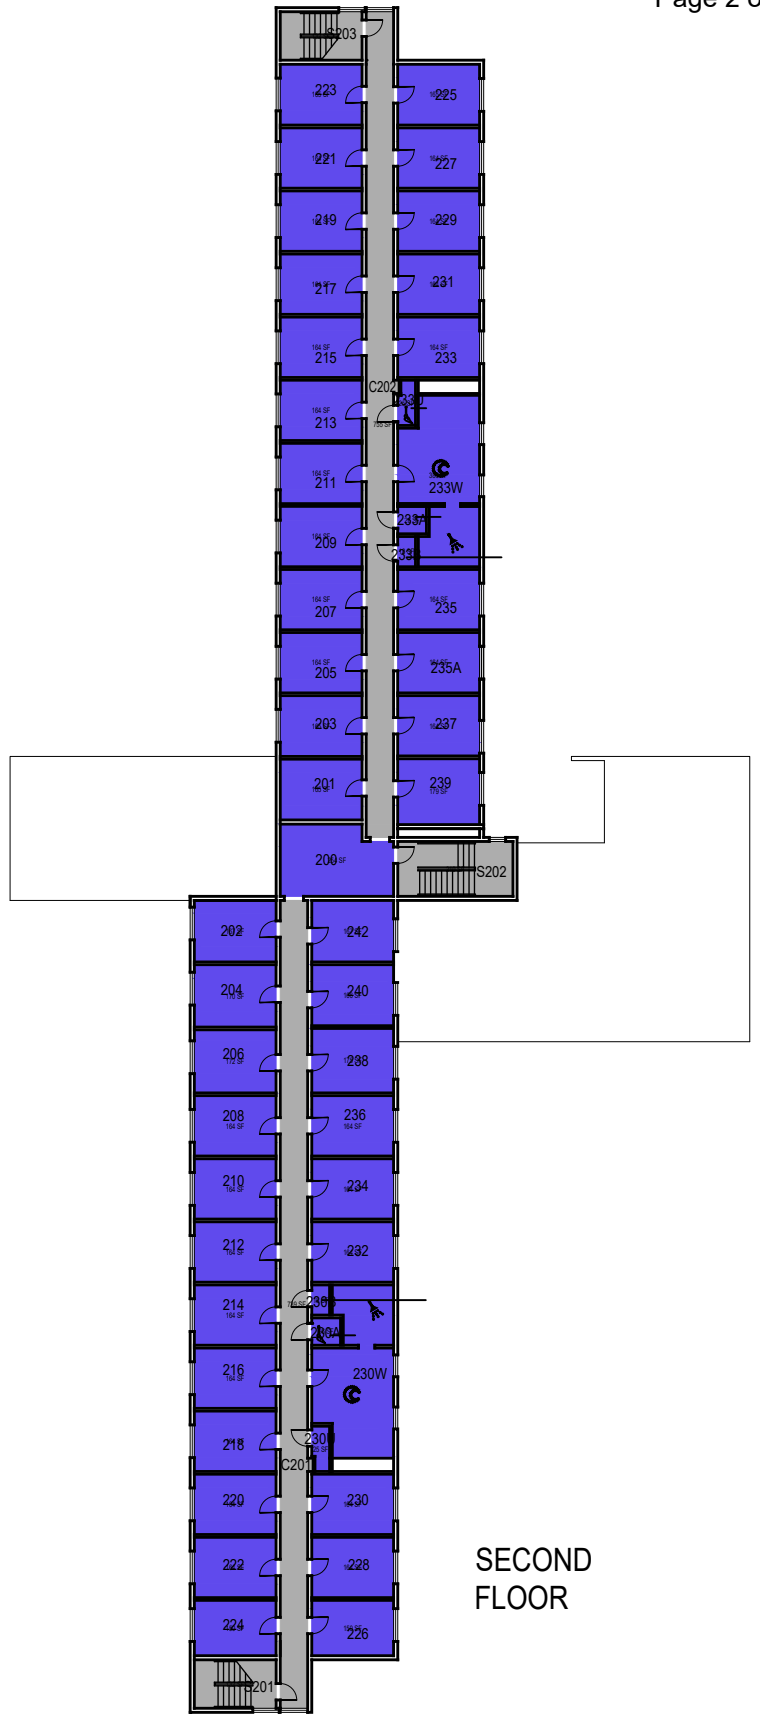

Fremont Hall

CAL POLY

Floor 1
Space Data http://afd.calpoly.edu/facilities/spacefacility/space_data.asp

FACILITIES MANAGEMENT AND DEVELOPMENT

00000 UNASSIGN	107500 OCOB	120000 ACAD AFRS	137500 UNIV DEV
102500 CAFES	110000 CLA	120400 ITS	140000 STUD AFRS
105000 CAED	112500 CENG	121300 DIV/INCL	145000 PRESIDENT
117500 CSM	125000 AFD	150000 UNIV SUP	

College/Division

October 2020

1"=35'

THIRD FLOOR

SECOND FLOOR

CAL POLY

Fremont Hall

Floors 2 and 3
Space Data http://afd.calpoly.edu/facilities/spacefacility/space_data.asp

College/Division

October 2020

1"=35'