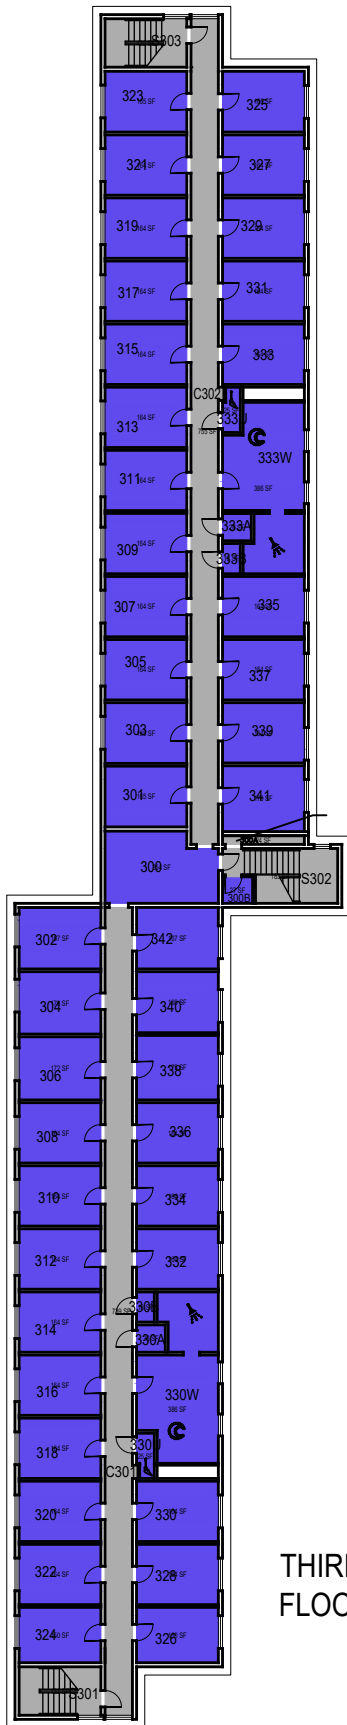

Fremont Hall

CAL POLY

Floor 1
Space Data http://afd.calpoly.edu/facilities/spacefacility/space_data.asp

FACILITIES MANAGEMENT AND DEVELOPMENT

00000 UNASSIGN	107500 OCOB	120000 ACAD AFRS	137500 UNIV DEV
102500 CAFES	110000 CLA	120400 ITS	140000 STUD AFRS
105000 CAED	112500 CENG	121300 DIV/INCL	145000 PRESIDENT
117500 CSM	125000 AFD	150000 UNIV SUP	

College/Division

October 2020

1"=35'

THIRD FLOOR

SECOND FLOOR

CAL POLY

Fremont Hall

Floors 2 and 3
Space Data http://afd.calpoly.edu/facilities/spacefacility/space_data.asp

College/Division

October 2020

1"=35'